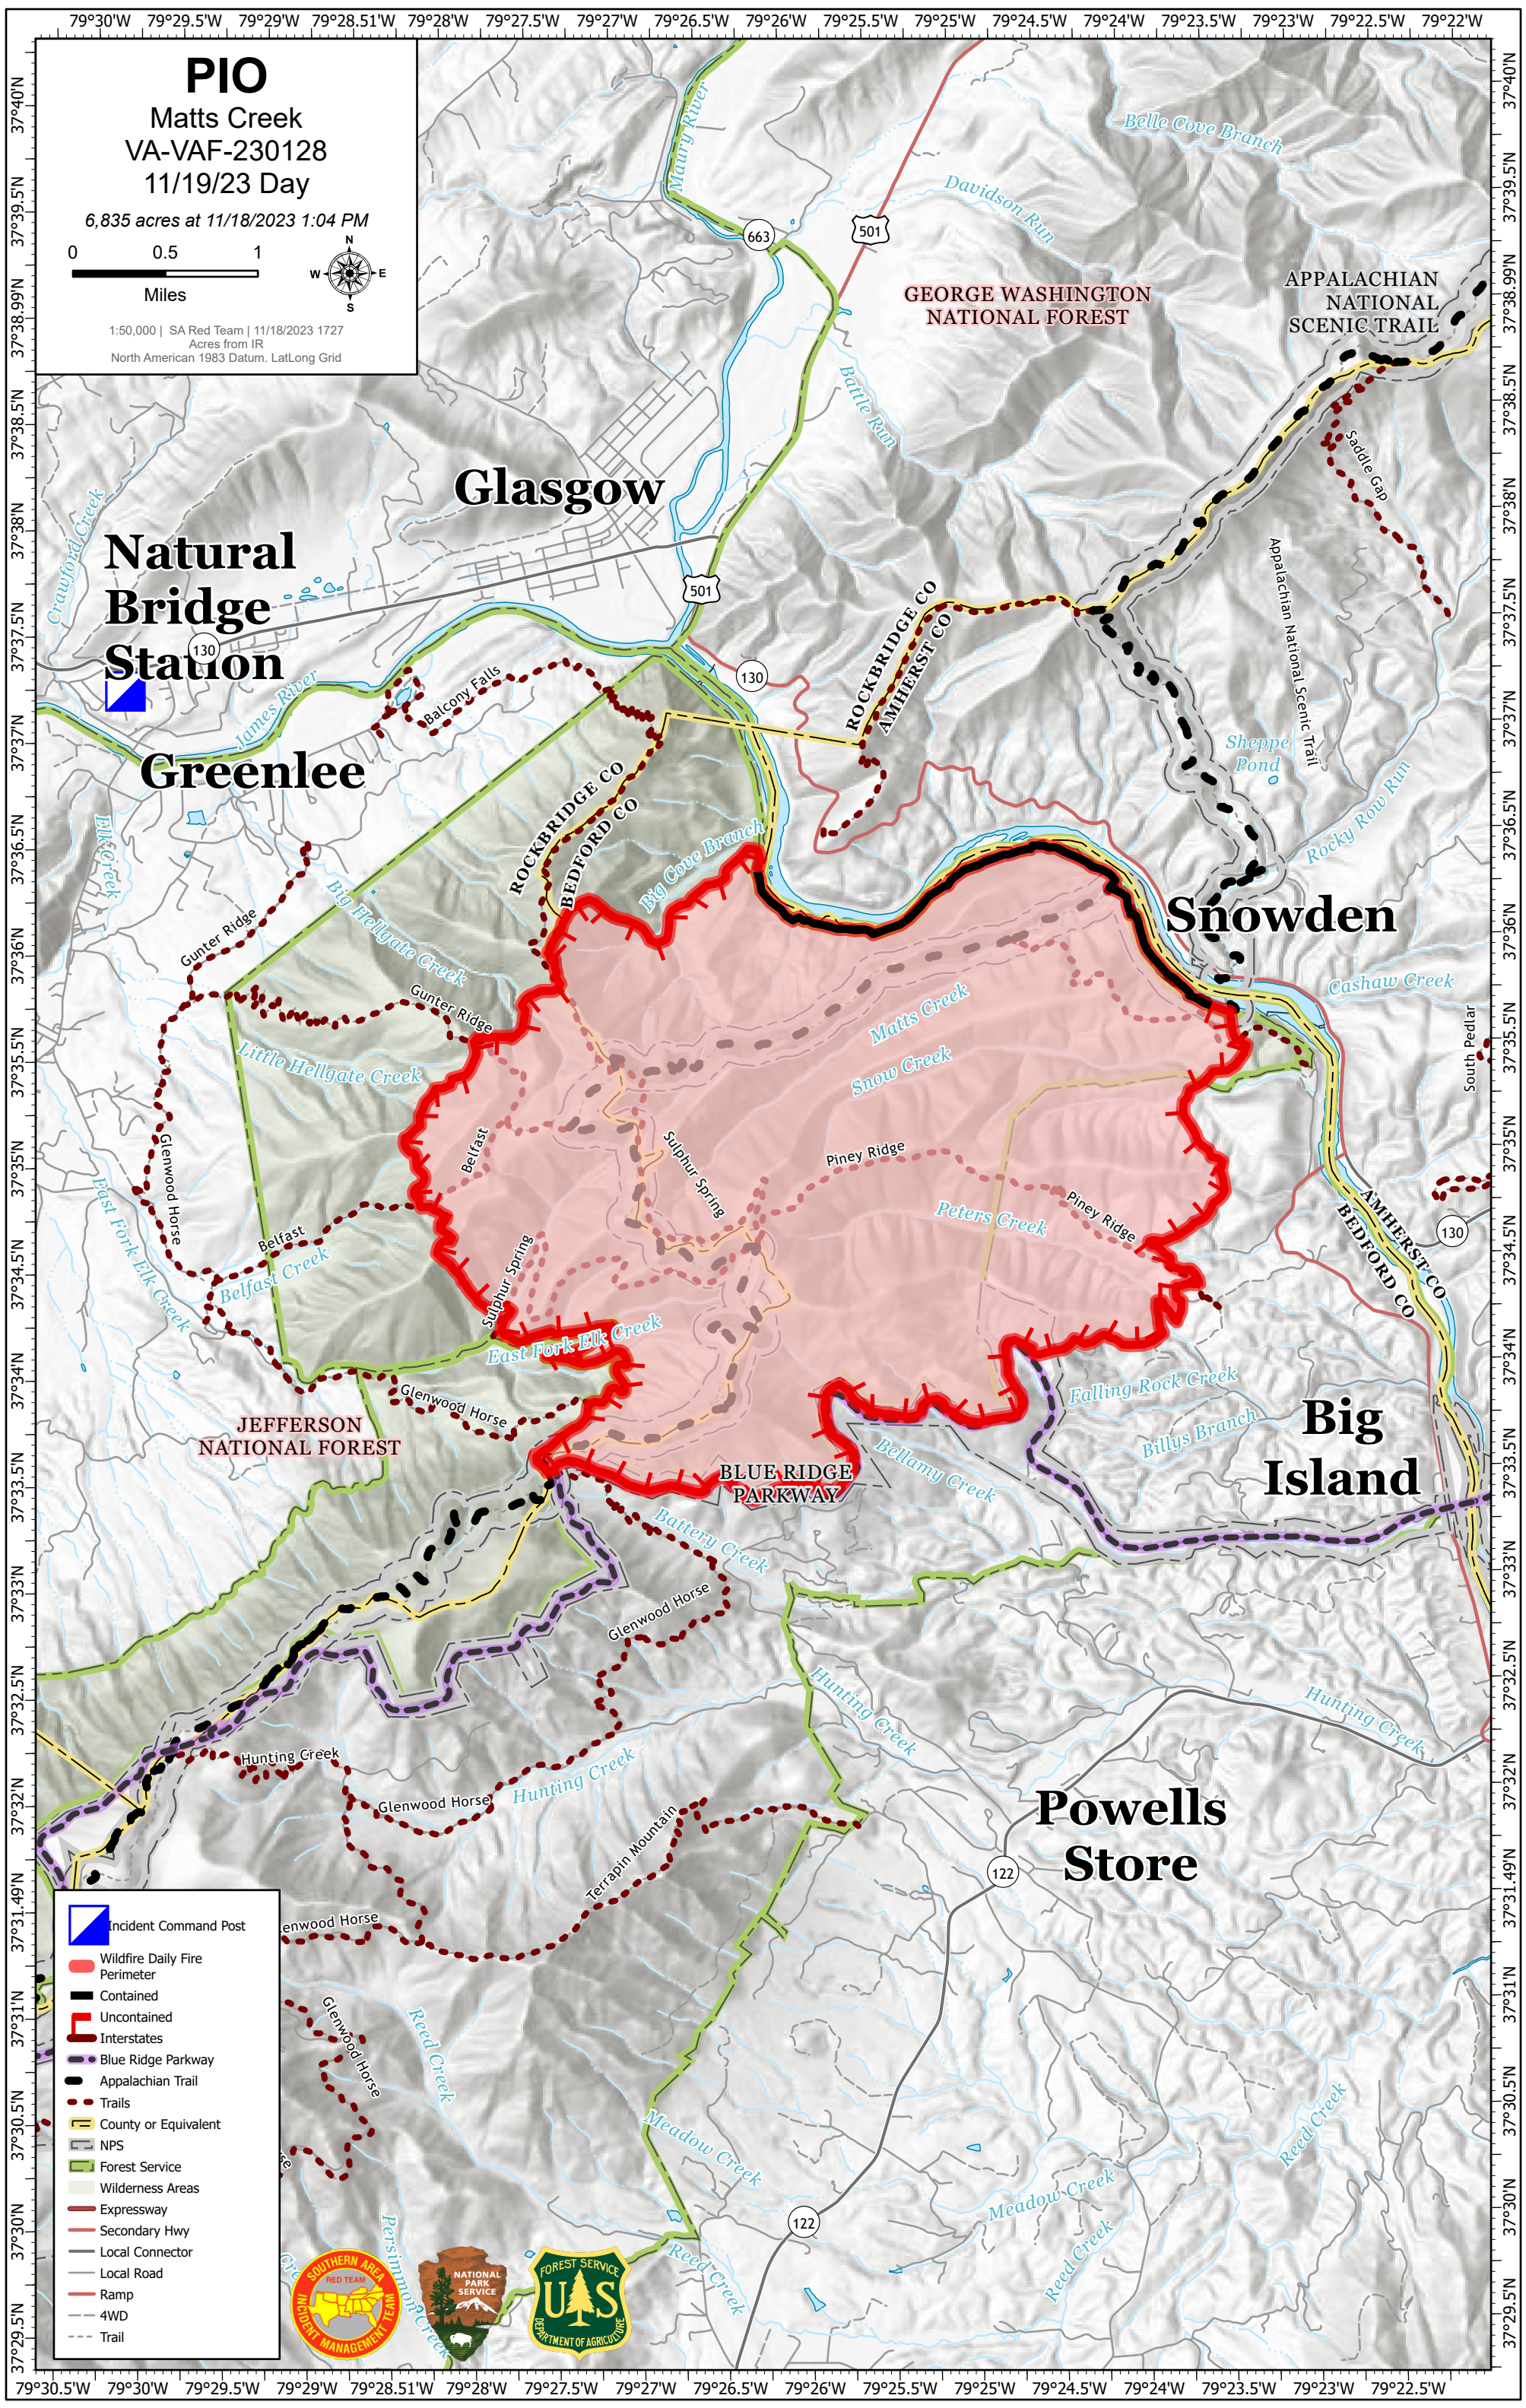

PIO

Matts Creek
VA-VAF-230128
11/19/23 Day

6,835 acres at 11/18/2023 1:04 PM

1:50,000 | SA Red Team | 11/18/2023 1727
Acres from IR
North American 1983 Datum, LatLong Grid

- Incident Command Post
- Wildfire Daily Fire Perimeter
- Contained
- Uncontained
- Interstates
- Blue Ridge Parkway
- Appalachian Trail
- Trails
- County or Equivalent
- NPS
- Forest Service
- Wilderness Areas
- Expressway
- Secondary Hwy
- Local Connector
- Local Road
- Ramp
- 4WD
- Trail