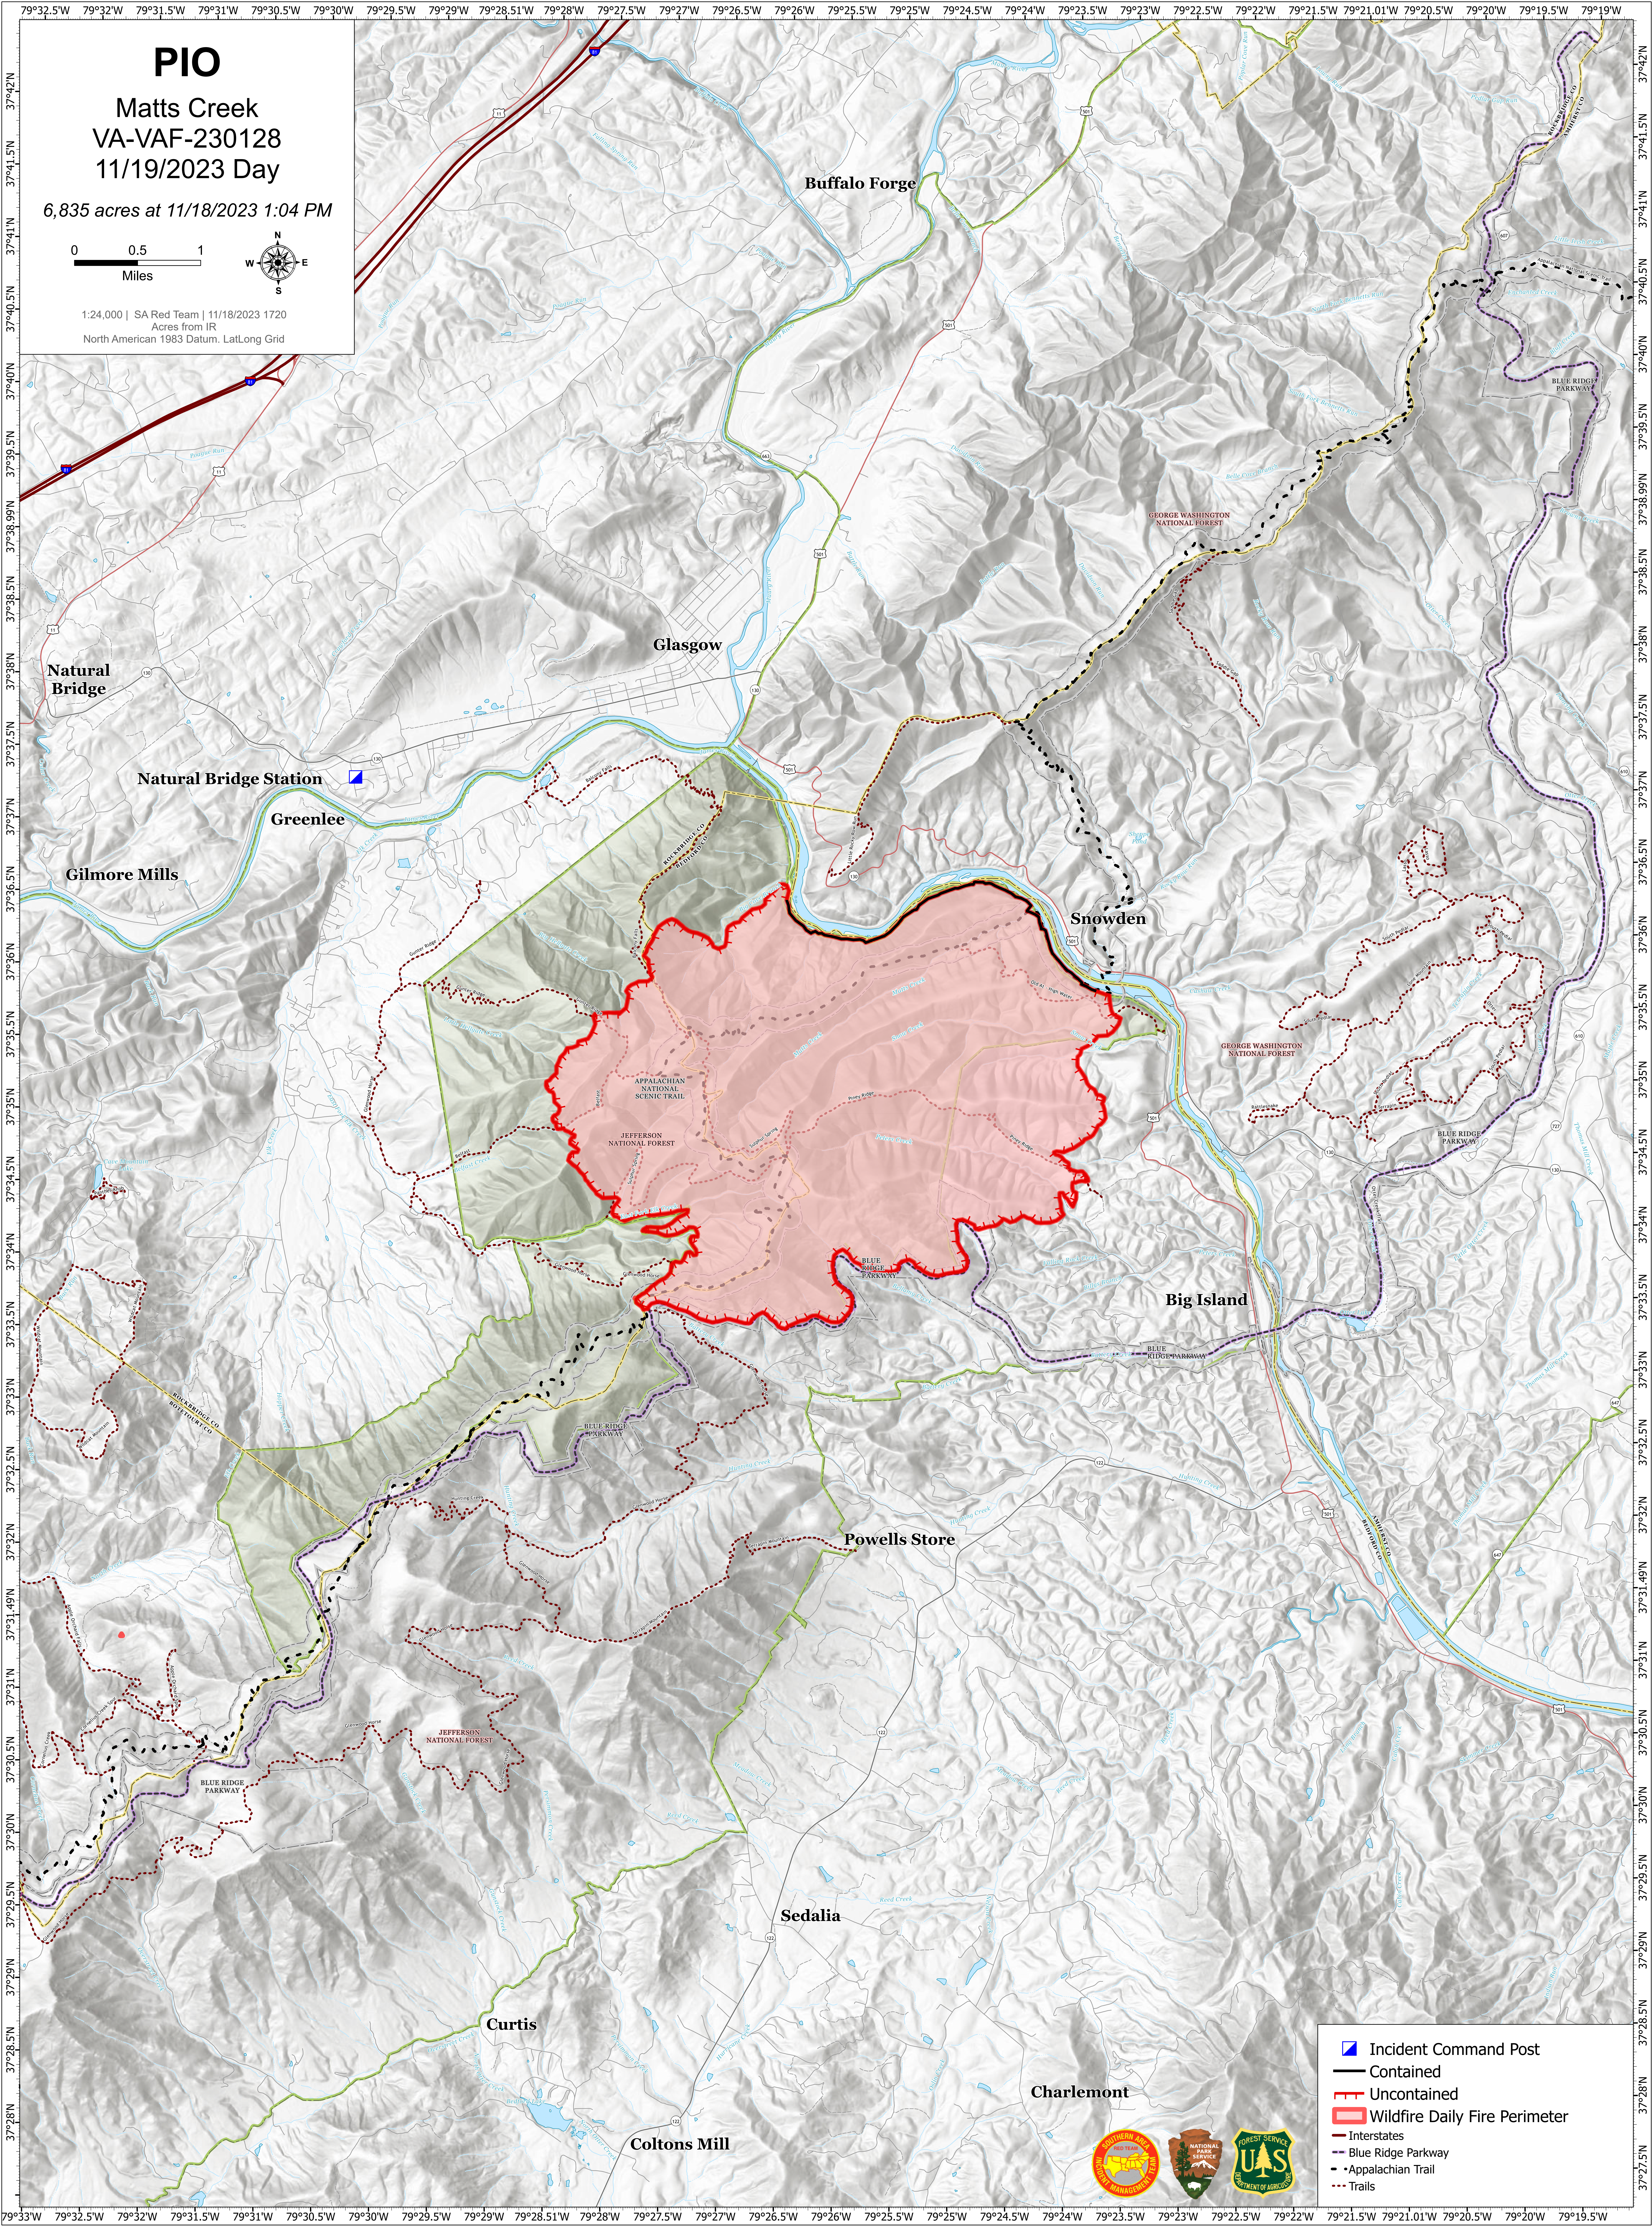

# PIO

Matts Creek  
VA-VAF-230128  
11/19/2023 Day

6,835 acres at 11/18/2023 1:04 PM

1:24,000 | SA Red Team | 11/18/2023 1720  
Acres from IR  
North American 1983 Datum, LatLong Grid

- Incident Command Post
- Contained
- Uncontained
- Wildfire Daily Fire Perimeter
- Interstates
- Blue Ridge Parkway
- Appalachian Trail
- Trails