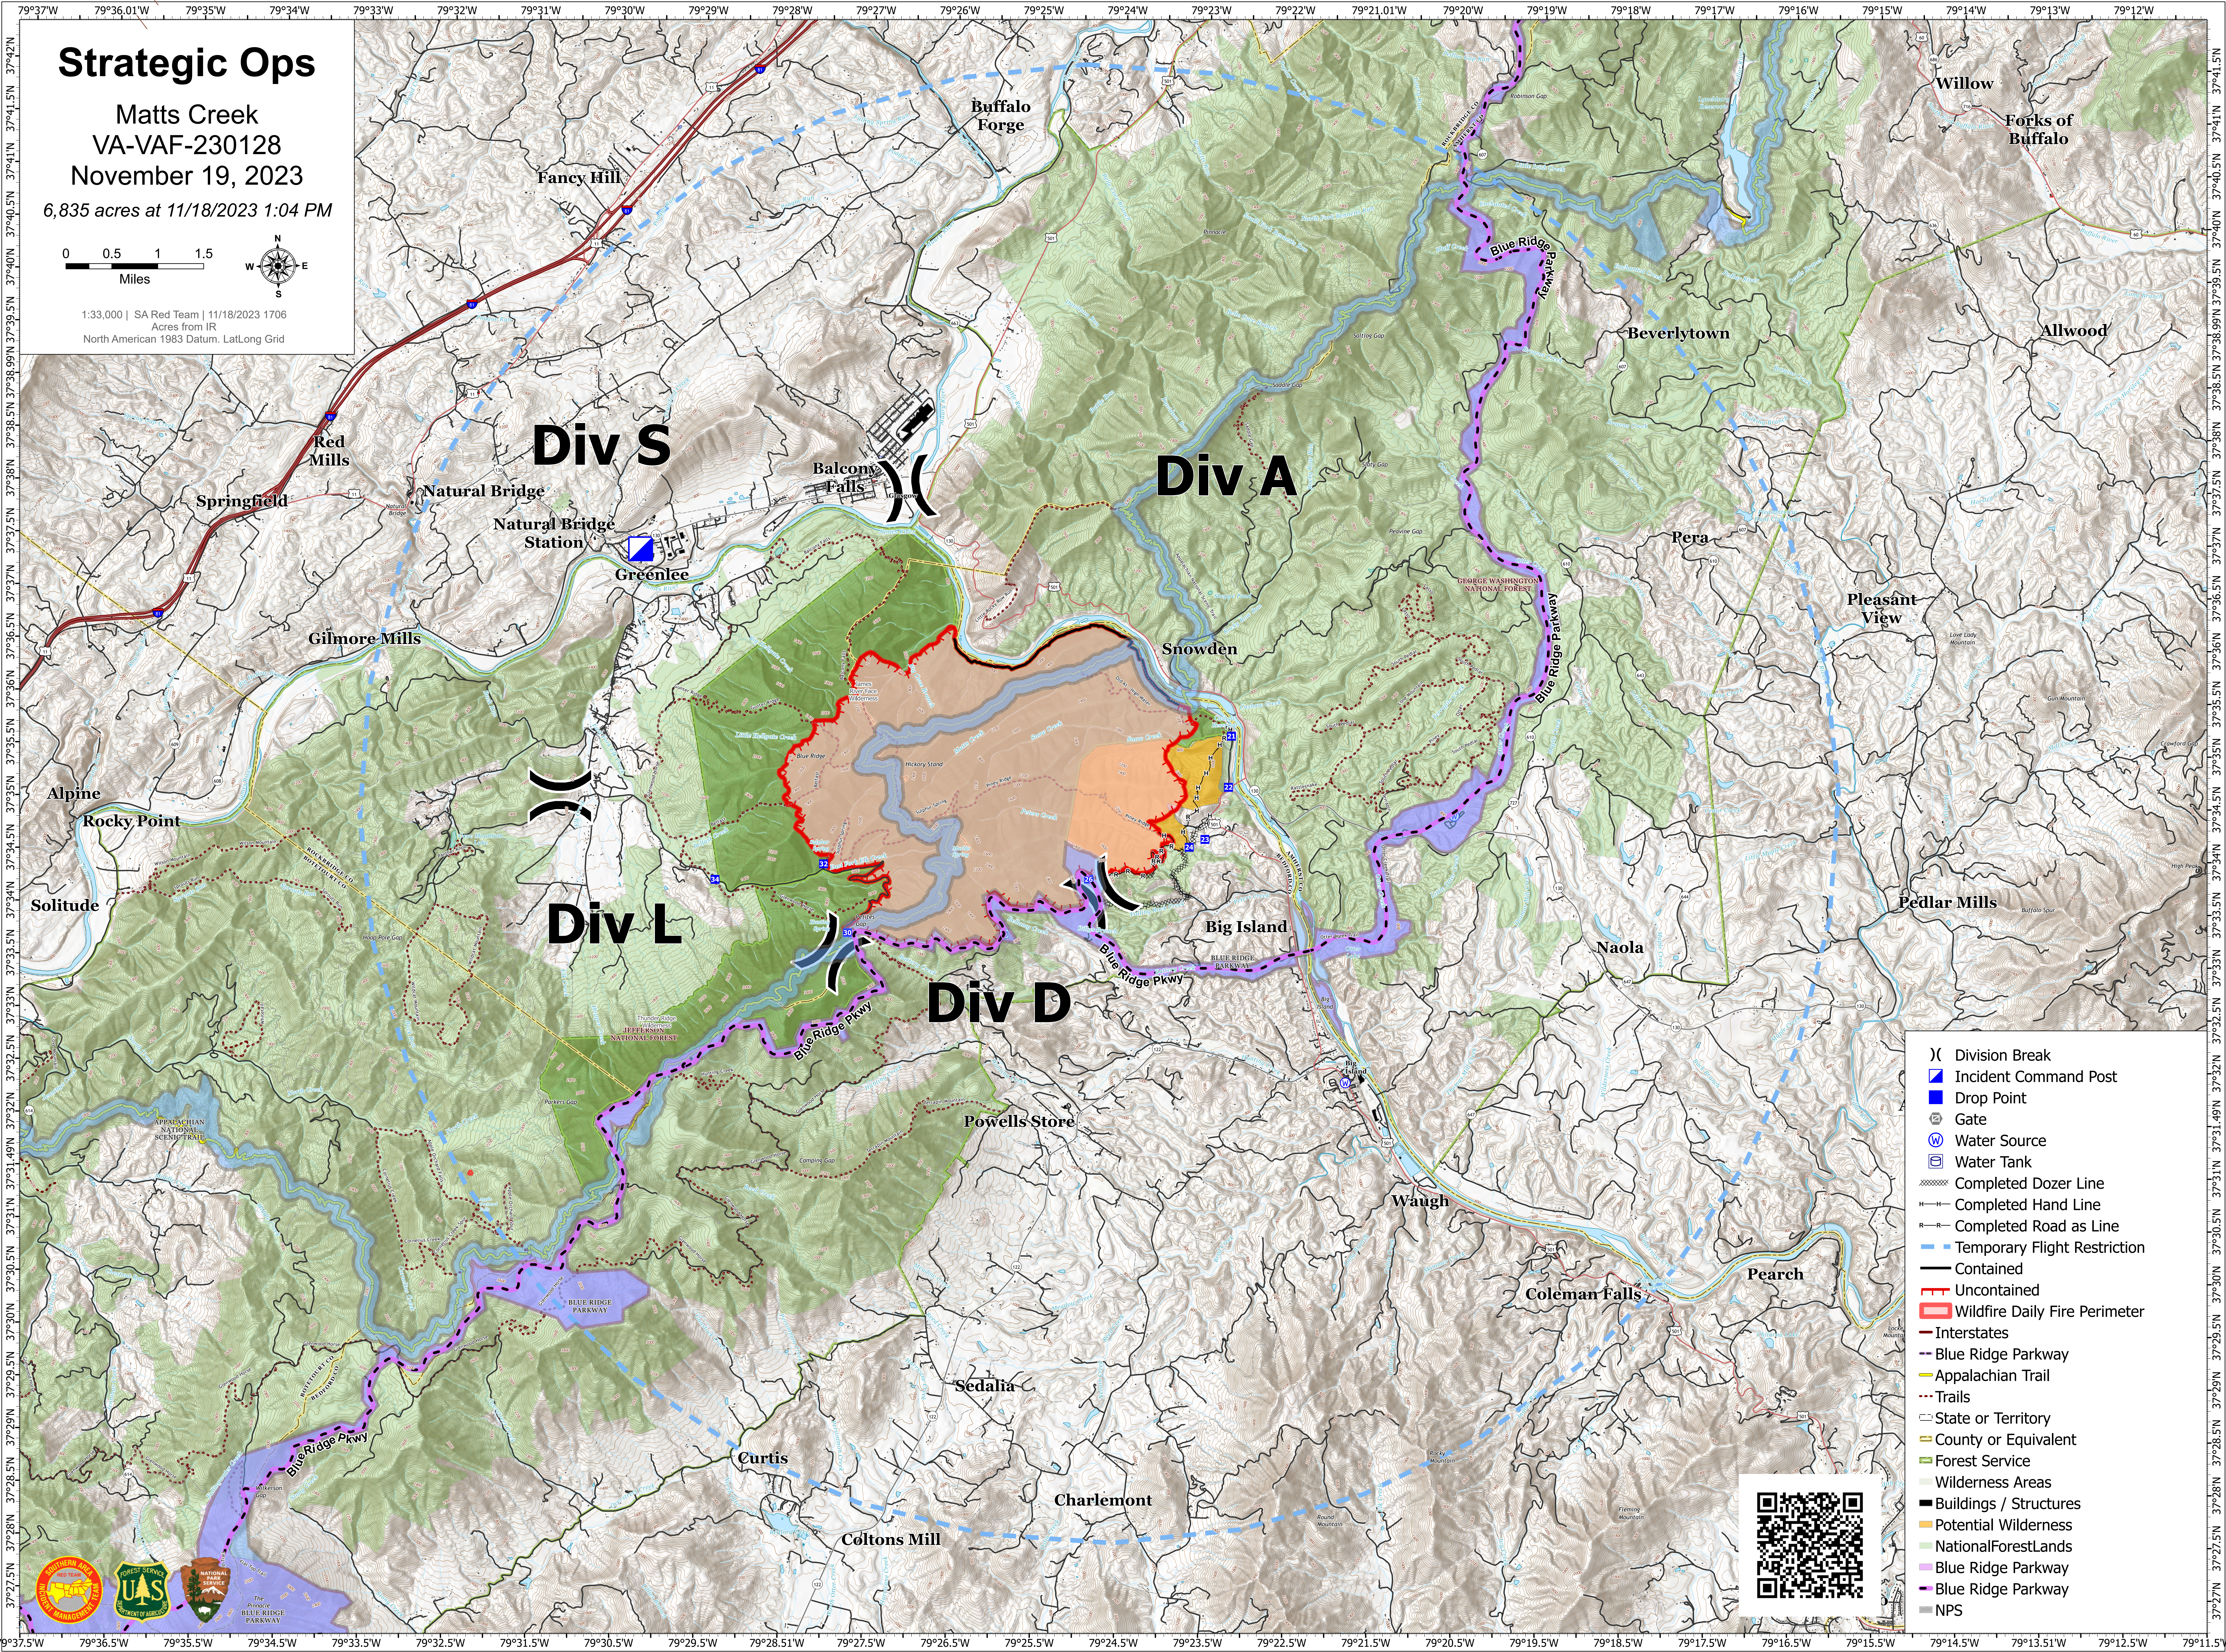

Strategic Ops

Matts Creek
VA-VAF-230128
November 19, 2023
6,835 acres at 11/18/2023 1:04 PM

1:33,000 | SA Red Team | 11/18/2023 1706
Acres from IR
North American 1983 Datum, LatLong Grid

- (X) Division Break
- █ Incident Command Post
- █ Drop Point
- Gate
- Water Source
- Water Tank
- Completed Dozer Line
- Completed Hand Line
- Completed Road as Line
- Temporary Flight Restriction
- Contained
- Uncontained
- █ Wildfire Daily Fire Perimeter
- Interstates
- Blue Ridge Parkway
- Appalachian Trail
- Trails
- State or Territory
- County or Equivalent
- Forest Service
- Wilderness Areas
- █ Buildings / Structures
- █ Potential Wilderness
- █ National Forest Lands
- █ Blue Ridge Parkway
- █ Blue Ridge Parkway
- █ NPS