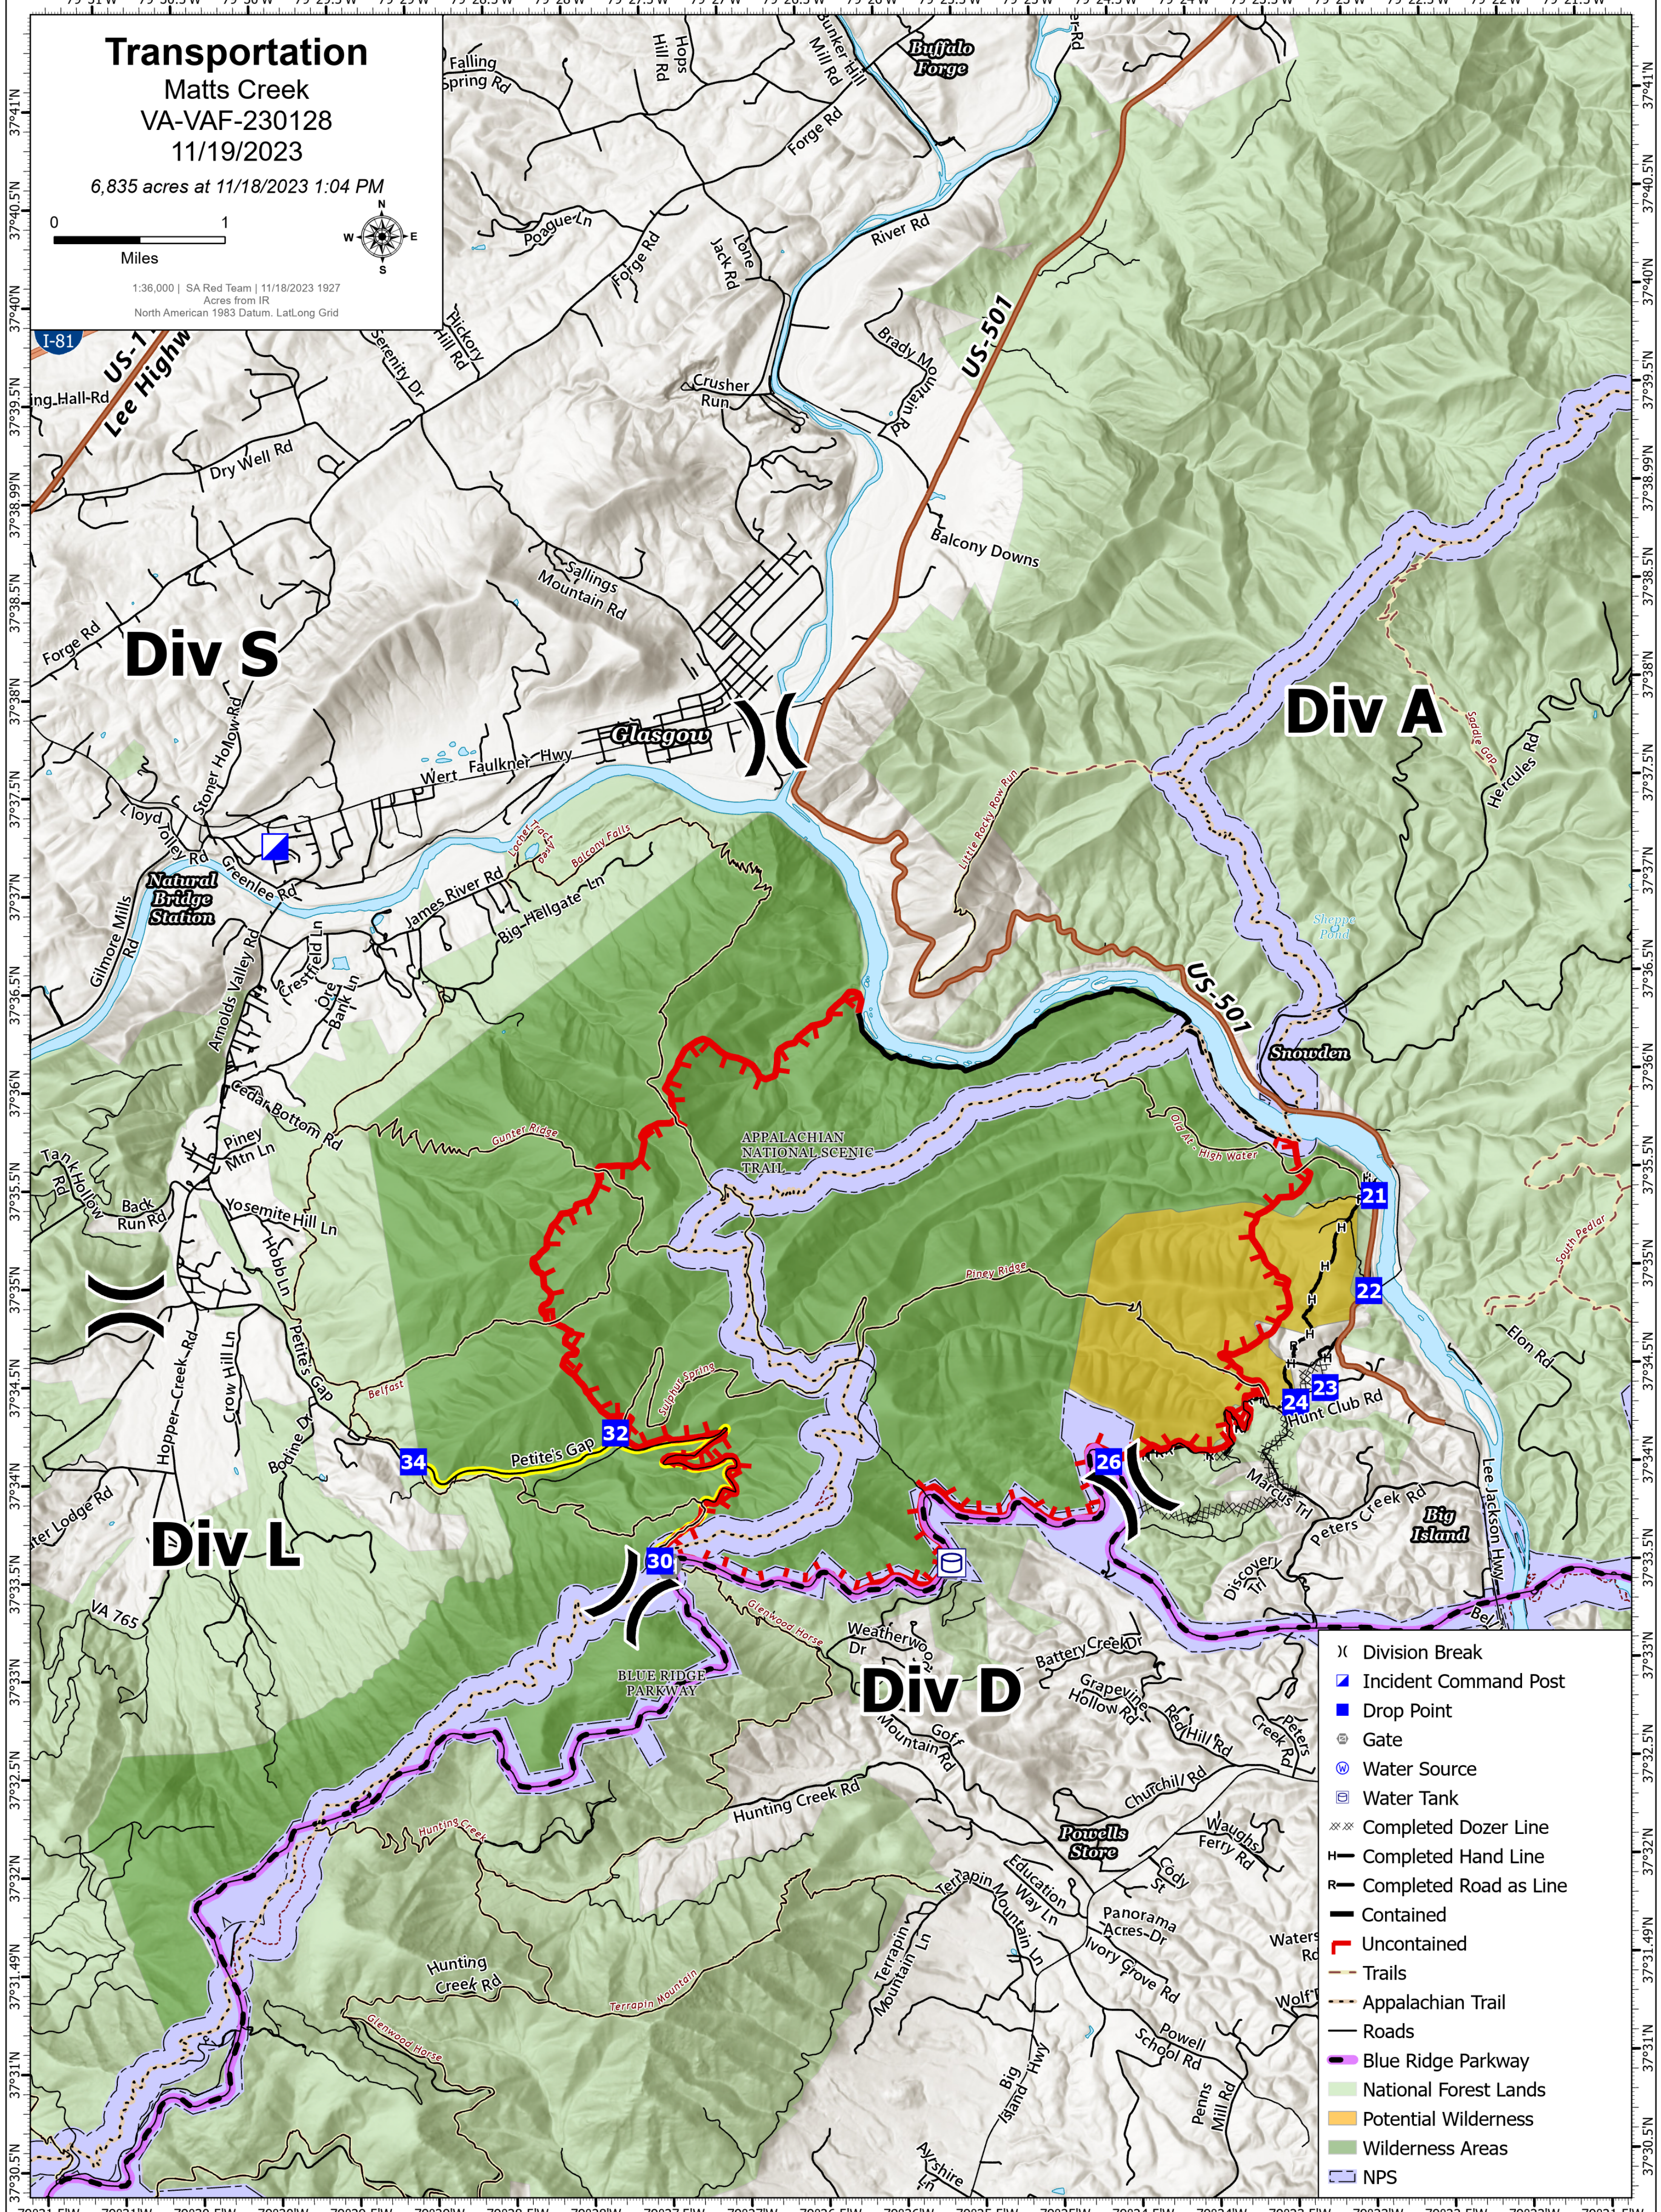

Transportation

Matts Creek
VA-VAF-230128
11/19/2023

6,835 acres at 11/18/2023 1:04 PM

1:36,000 | SA Red Team | 11/18/2023 1927
Acres from IR
North American 1983 Datum, Lat/Long Grid

- (X) Division Break
- Incident Command Post
- Drop Point
- ⊙ Gate
- ⊙ Water Source
- ⊙ Water Tank
- ⊘ Completed Dozer Line
- Completed Hand Line
- Completed Road as Line
- Contained
- Uncontained
- Trails
- Appalachian Trail
- Roads
- Blue Ridge Parkway
- National Forest Lands
- Potential Wilderness
- Wilderness Areas
- NPS