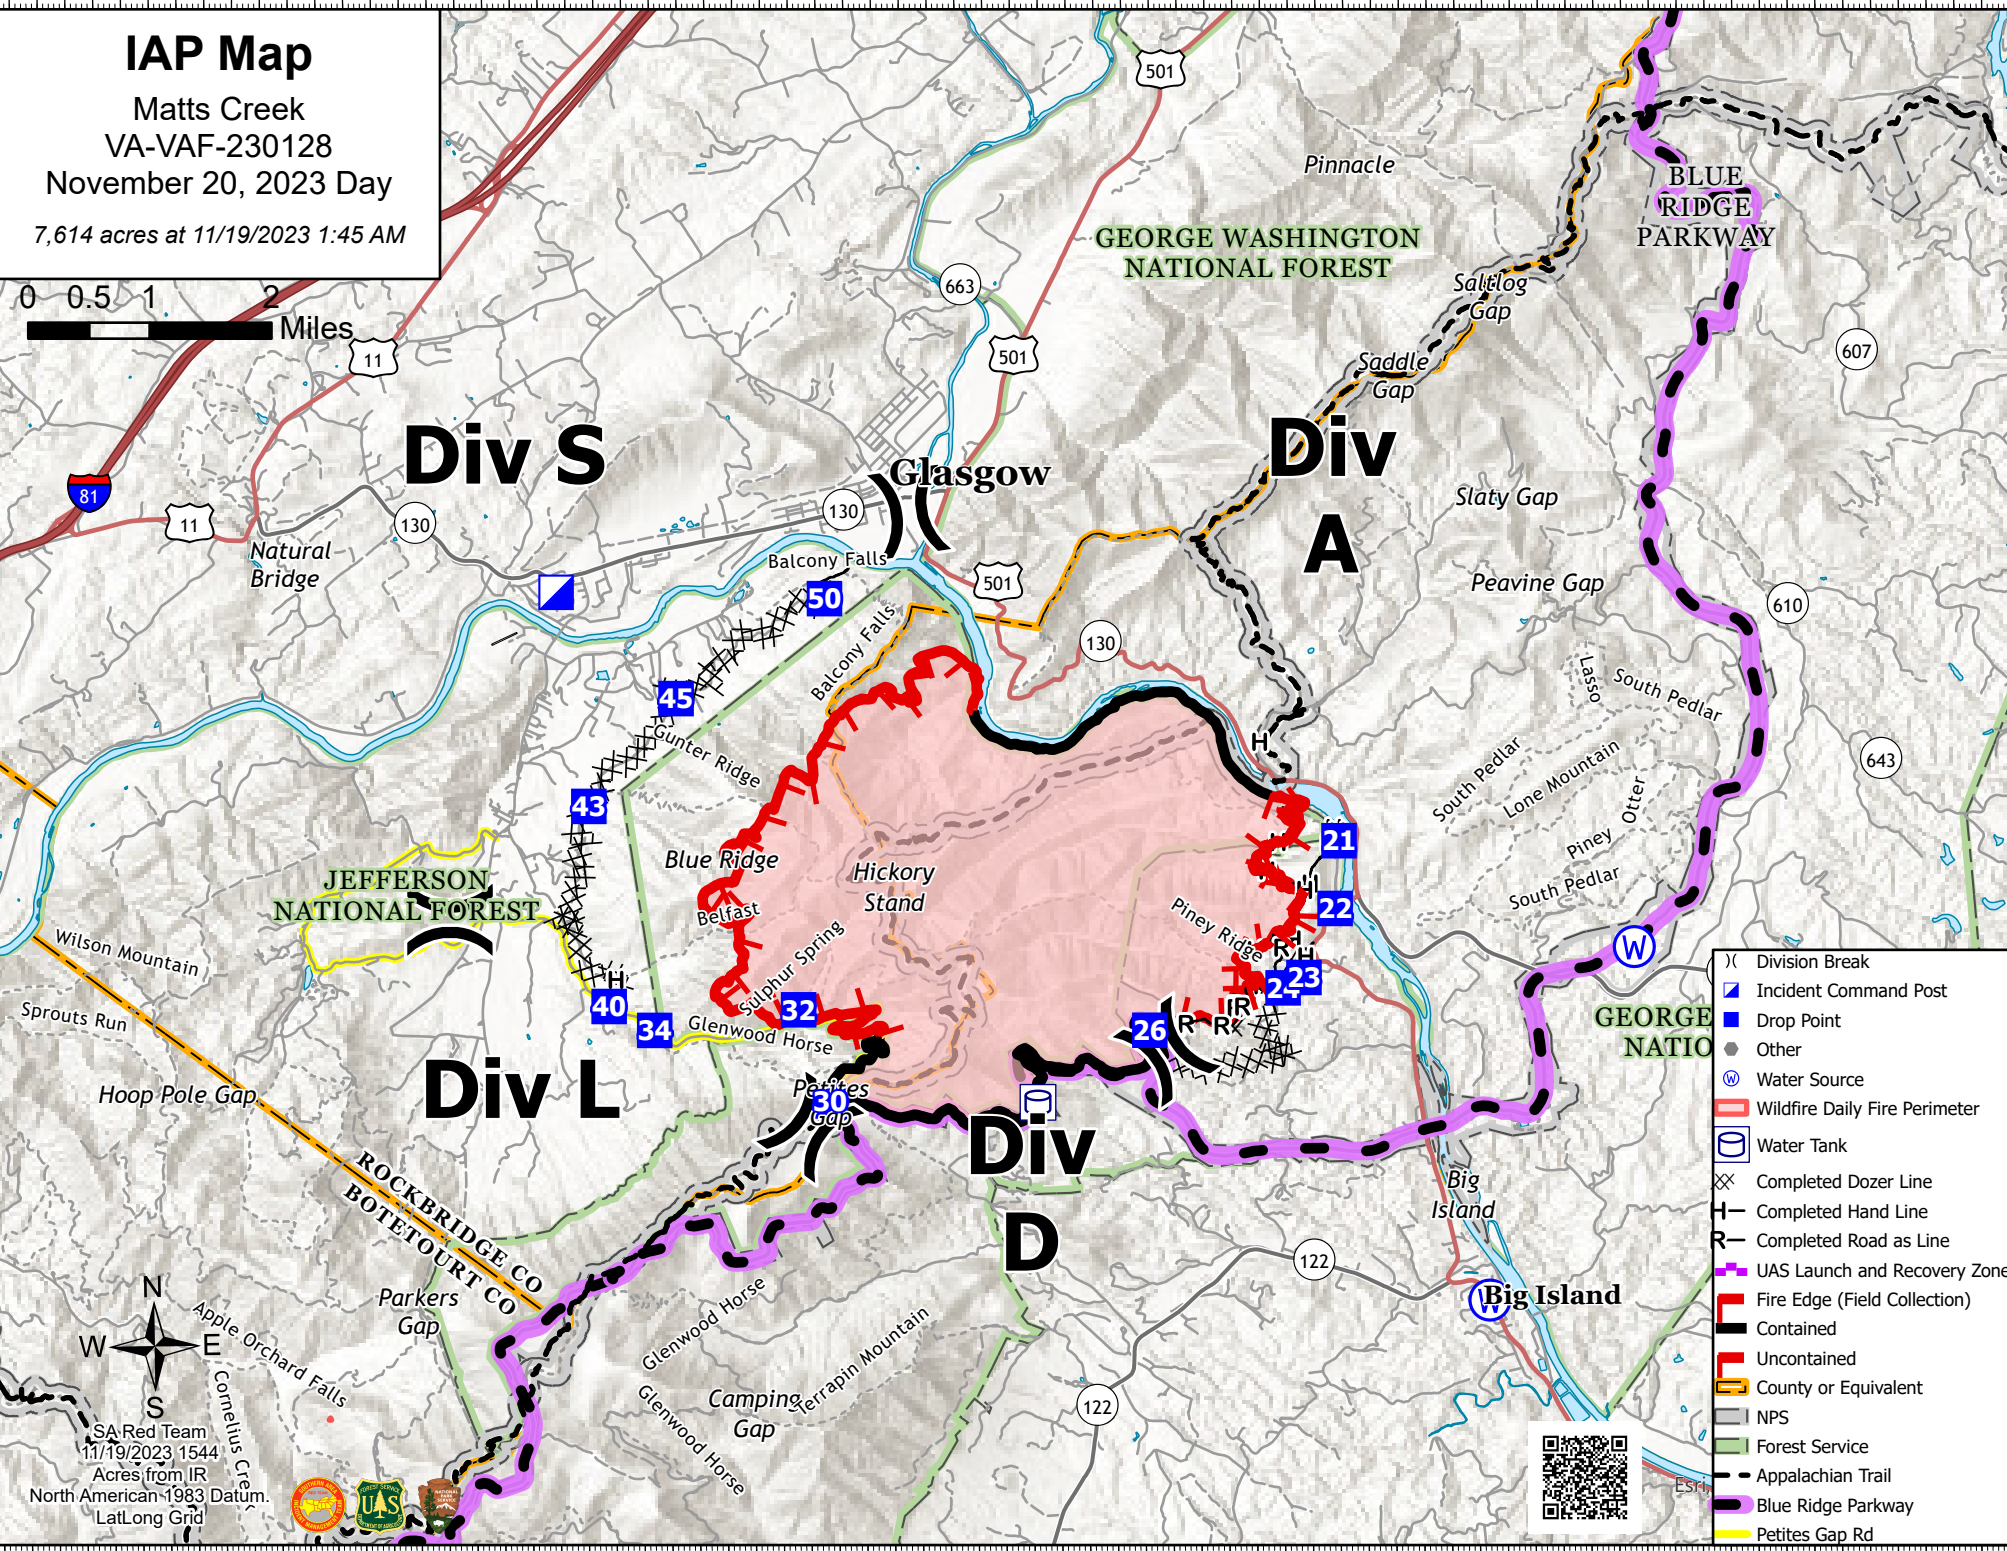

IAP Map
 Matts Creek
 VA-VAF-230128
 November 20, 2023 Day
 7,614 acres at 11/19/2023 1:45 AM

- () Division Break
- ▀ Incident Command Post
- Drop Point
- Other
- ⊙ Water Source
- ▭ Wildfire Daily Fire Perimeter
- ⊕ Water Tank
- ⊗ Completed Dozer Line
- ⊥ Completed Hand Line
- ⊢ Completed Road as Line
- ⊕ UAS Launch and Recovery Zone
- ▭ Fire Edge (Field Collection)
- ▭ Contained
- ▭ Uncontained
- ▭ County or Equivalent
- ▭ NPS
- ▭ Forest Service
- ⊢ Appalachian Trail
- ⊢ Blue Ridge Parkway
- ▭ Petites Gap Rd

SA Red Team
 11/19/2023 1544
 Acres from IR
 North American-1983 Datum
 LatLong Grid