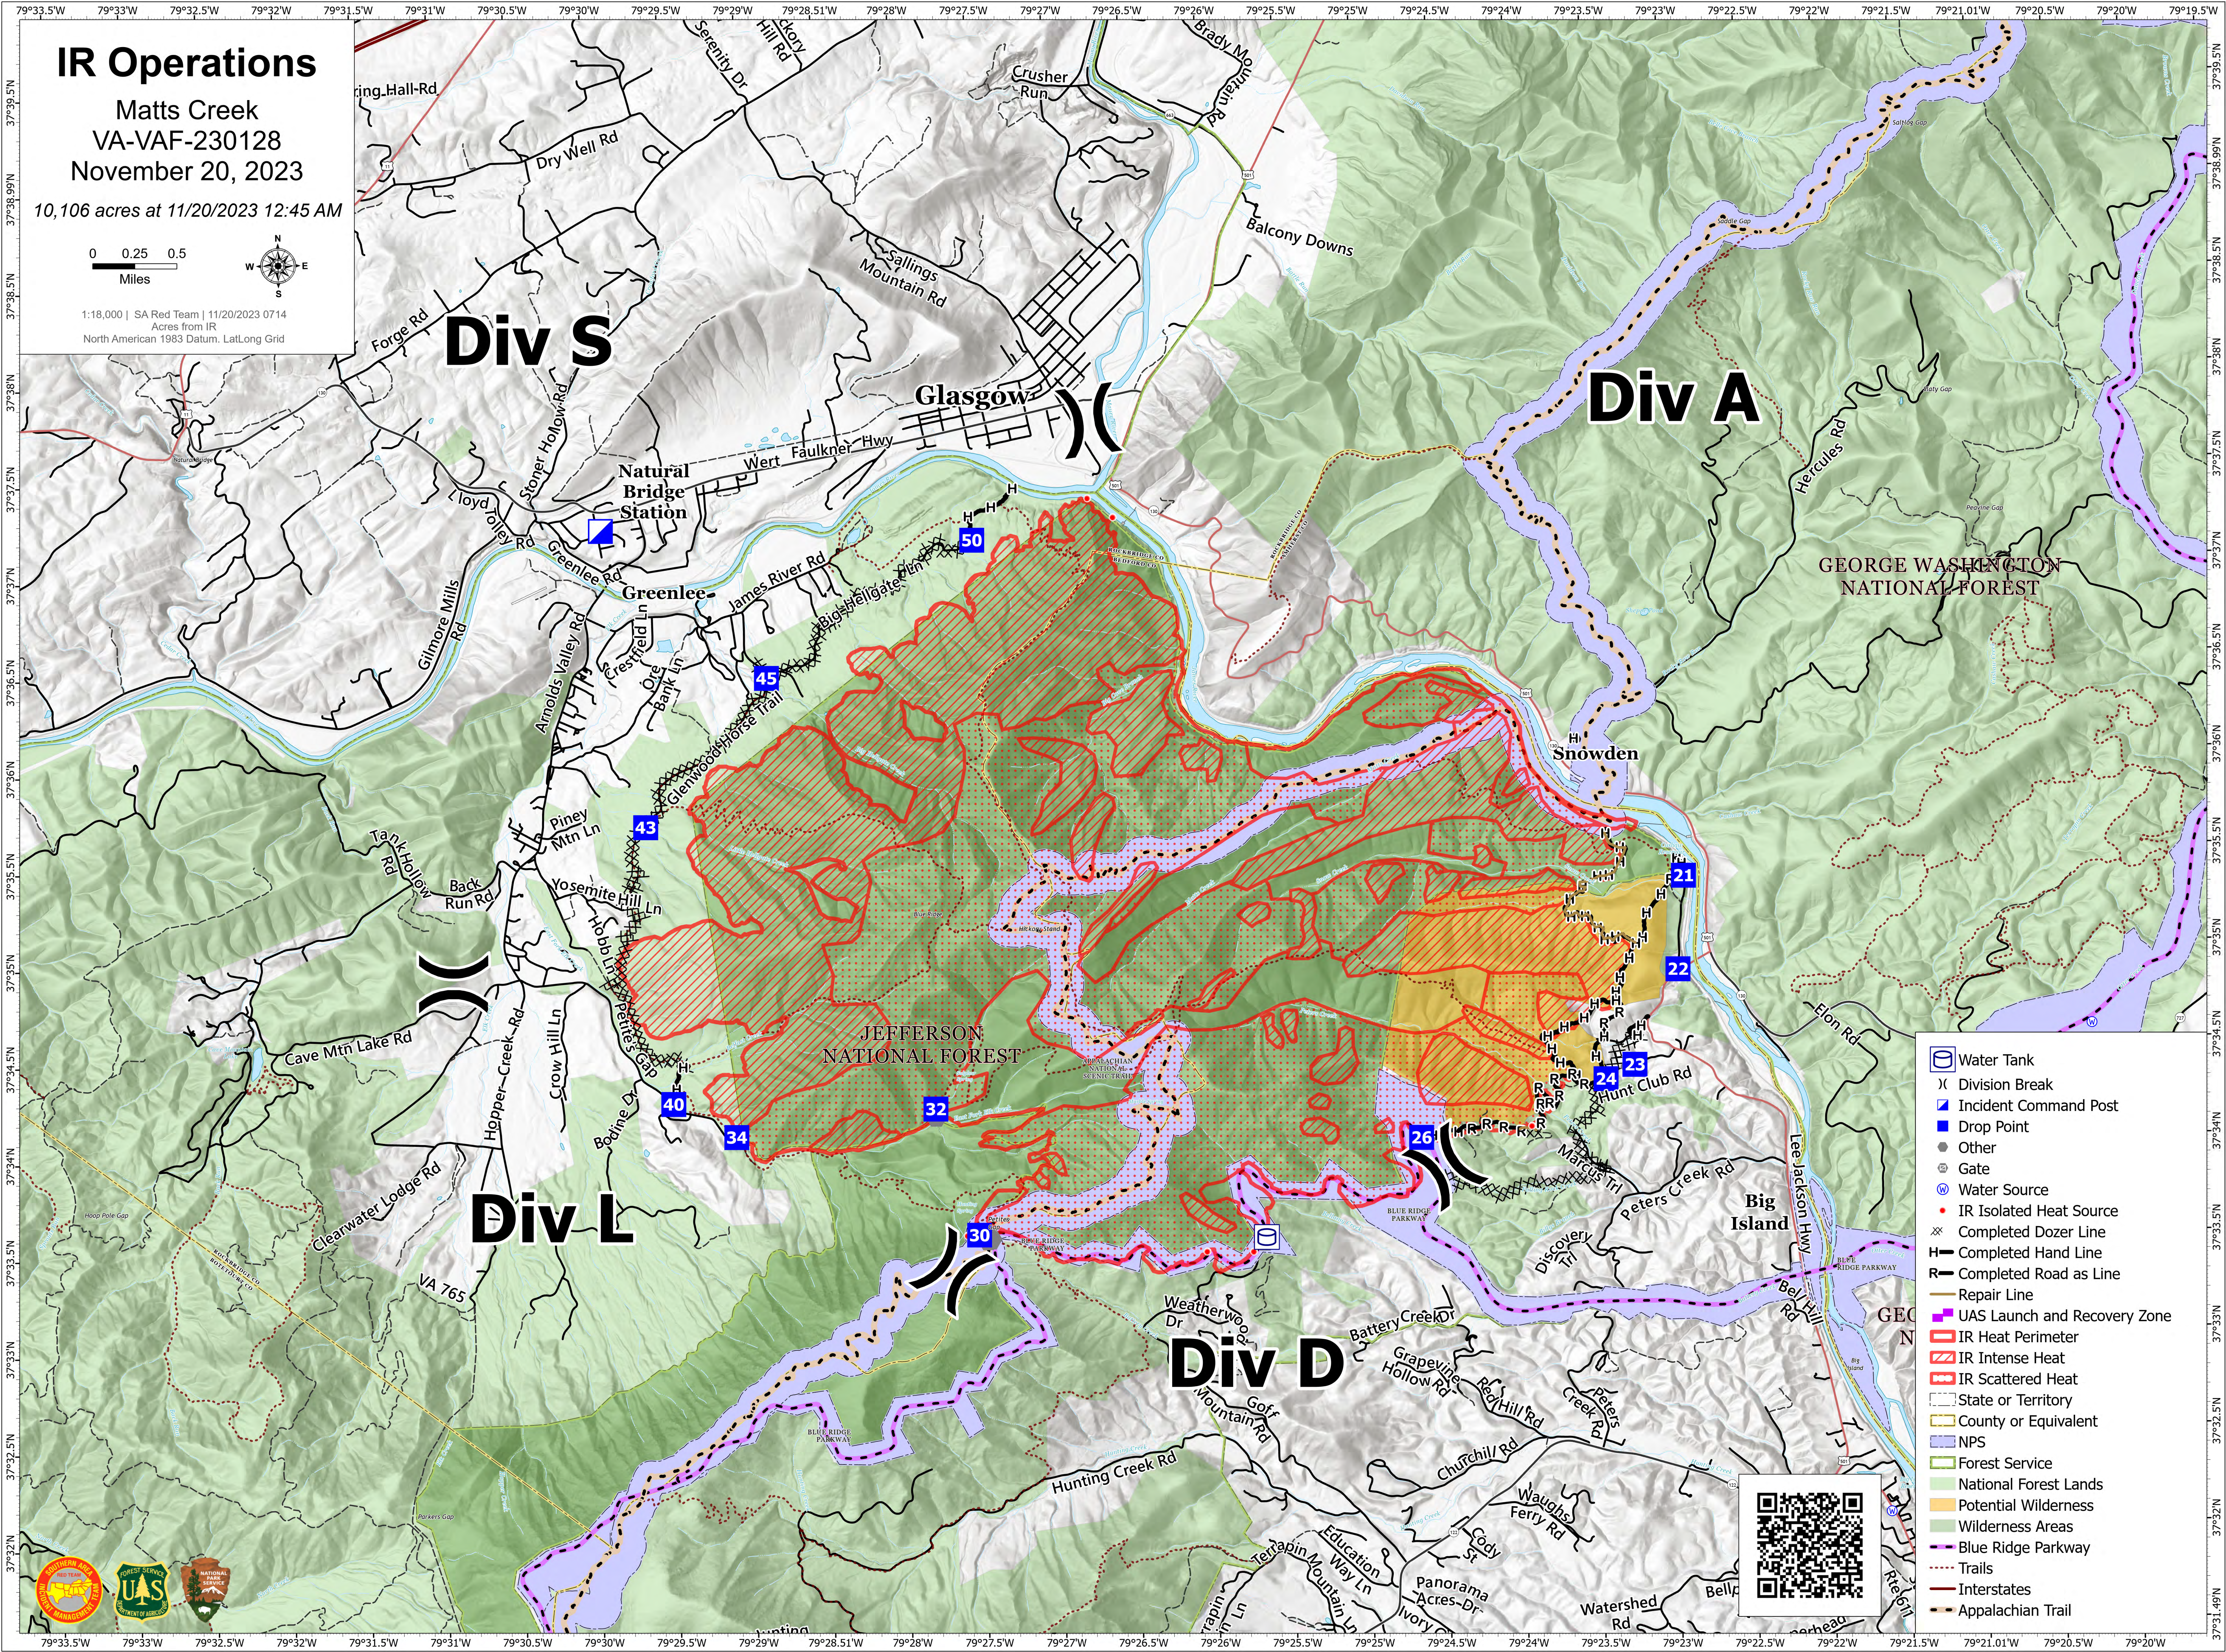

# IR Operations

Matts Creek  
VA-VAF-230128  
November 20, 2023

10,106 acres at 11/20/2023 12:45 AM

0 0.25 0.5  
Miles

1:18,000 | SA Red Team | 11/20/2023 0714  
Acres from IR  
North American 1983 Datum, Lat/Long Grid

- Water Tank
- Division Break
- Incident Command Post
- Drop Point
- Other
- Gate
- Water Source
- IR Isolated Heat Source
- Completed Dozer Line
- Completed Hand Line
- Completed Road as Line
- Repair Line
- UAS Launch and Recovery Zone
- IR Heat Perimeter
- IR Intense Heat
- IR Scattered Heat
- State or Territory
- County or Equivalent
- NPS
- Forest Service
- National Forest Lands
- Potential Wilderness
- Wilderness Areas
- Blue Ridge Parkway
- Trails
- Interstates
- Appalachian Trail