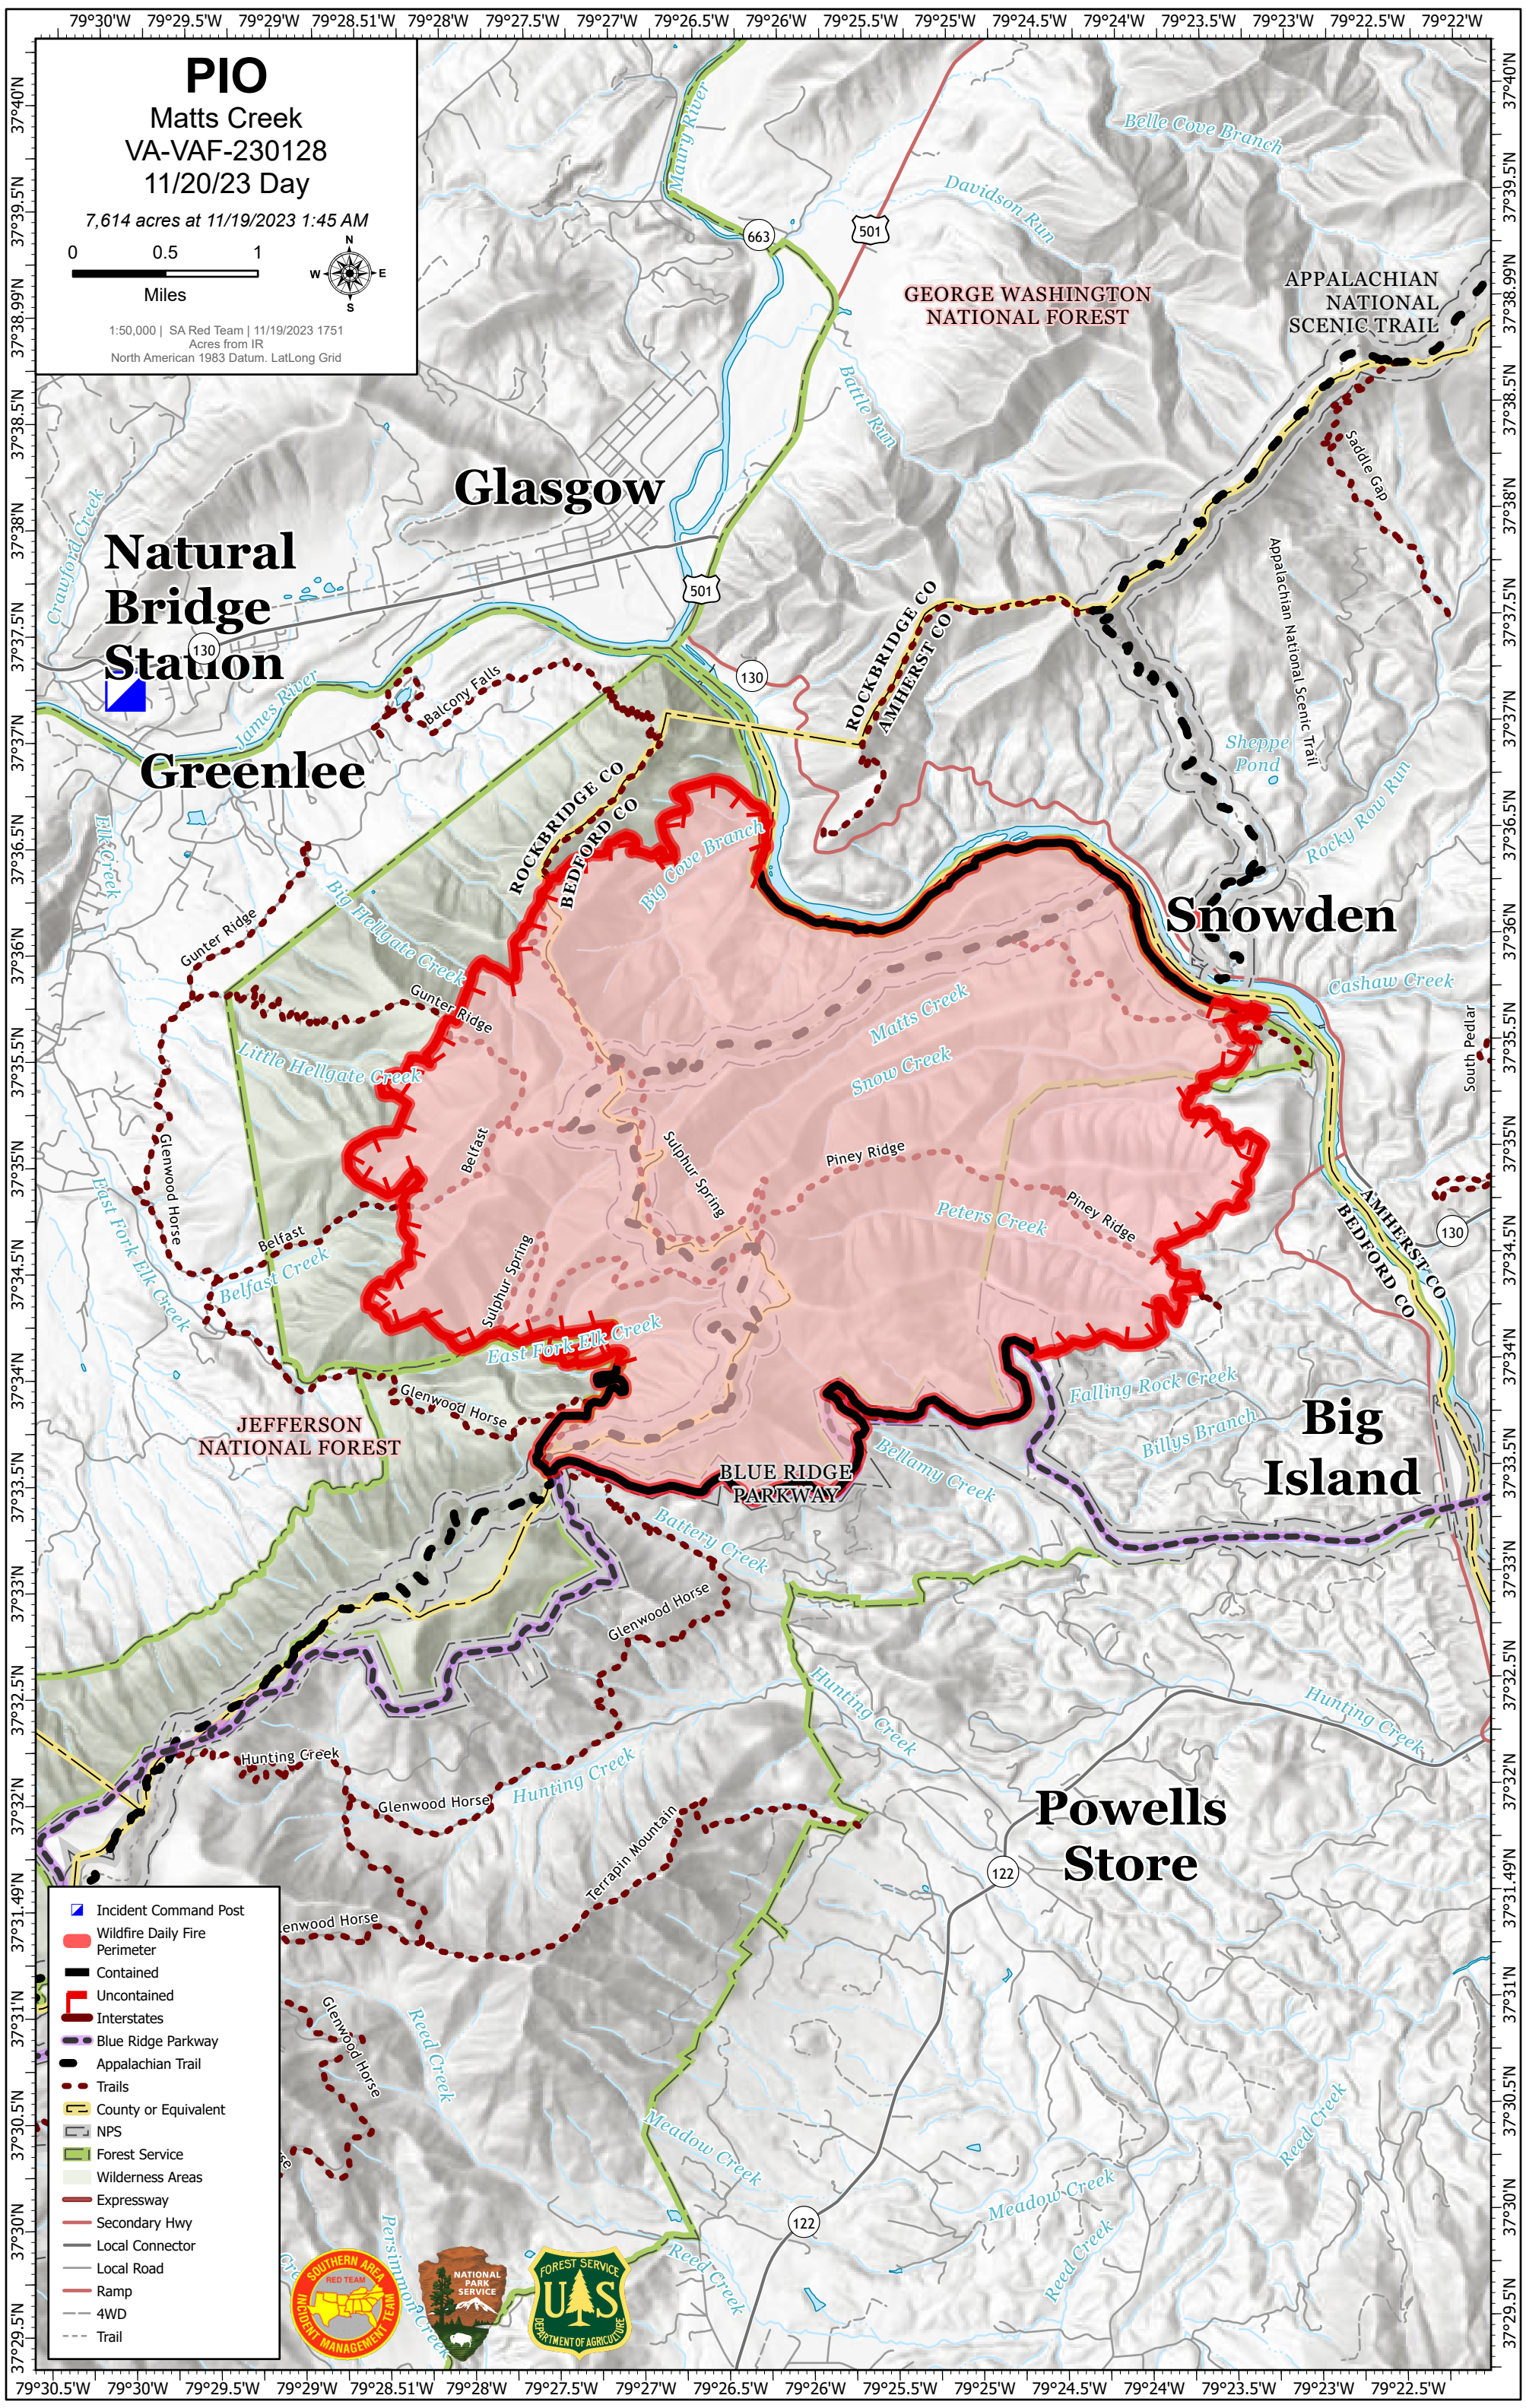

PIO

Matts Creek
VA-VAF-230128
11/20/23 Day

7,614 acres at 11/19/2023 1:45 AM

1:50,000 | SA Red Team | 11/19/2023 1751
Acres from IR
North American 1983 Datum, LatLong Grid

- Incident Command Post
- Wildfire Daily Fire Perimeter
- Contained
- Uncontained
- Interstates
- Blue Ridge Parkway
- Appalachian Trail
- Trails
- County or Equivalent
- NPS
- Forest Service
- Wilderness Areas
- Expressway
- Secondary Hwy
- Local Connector
- Local Road
- Ramp
- 4WD
- Trail