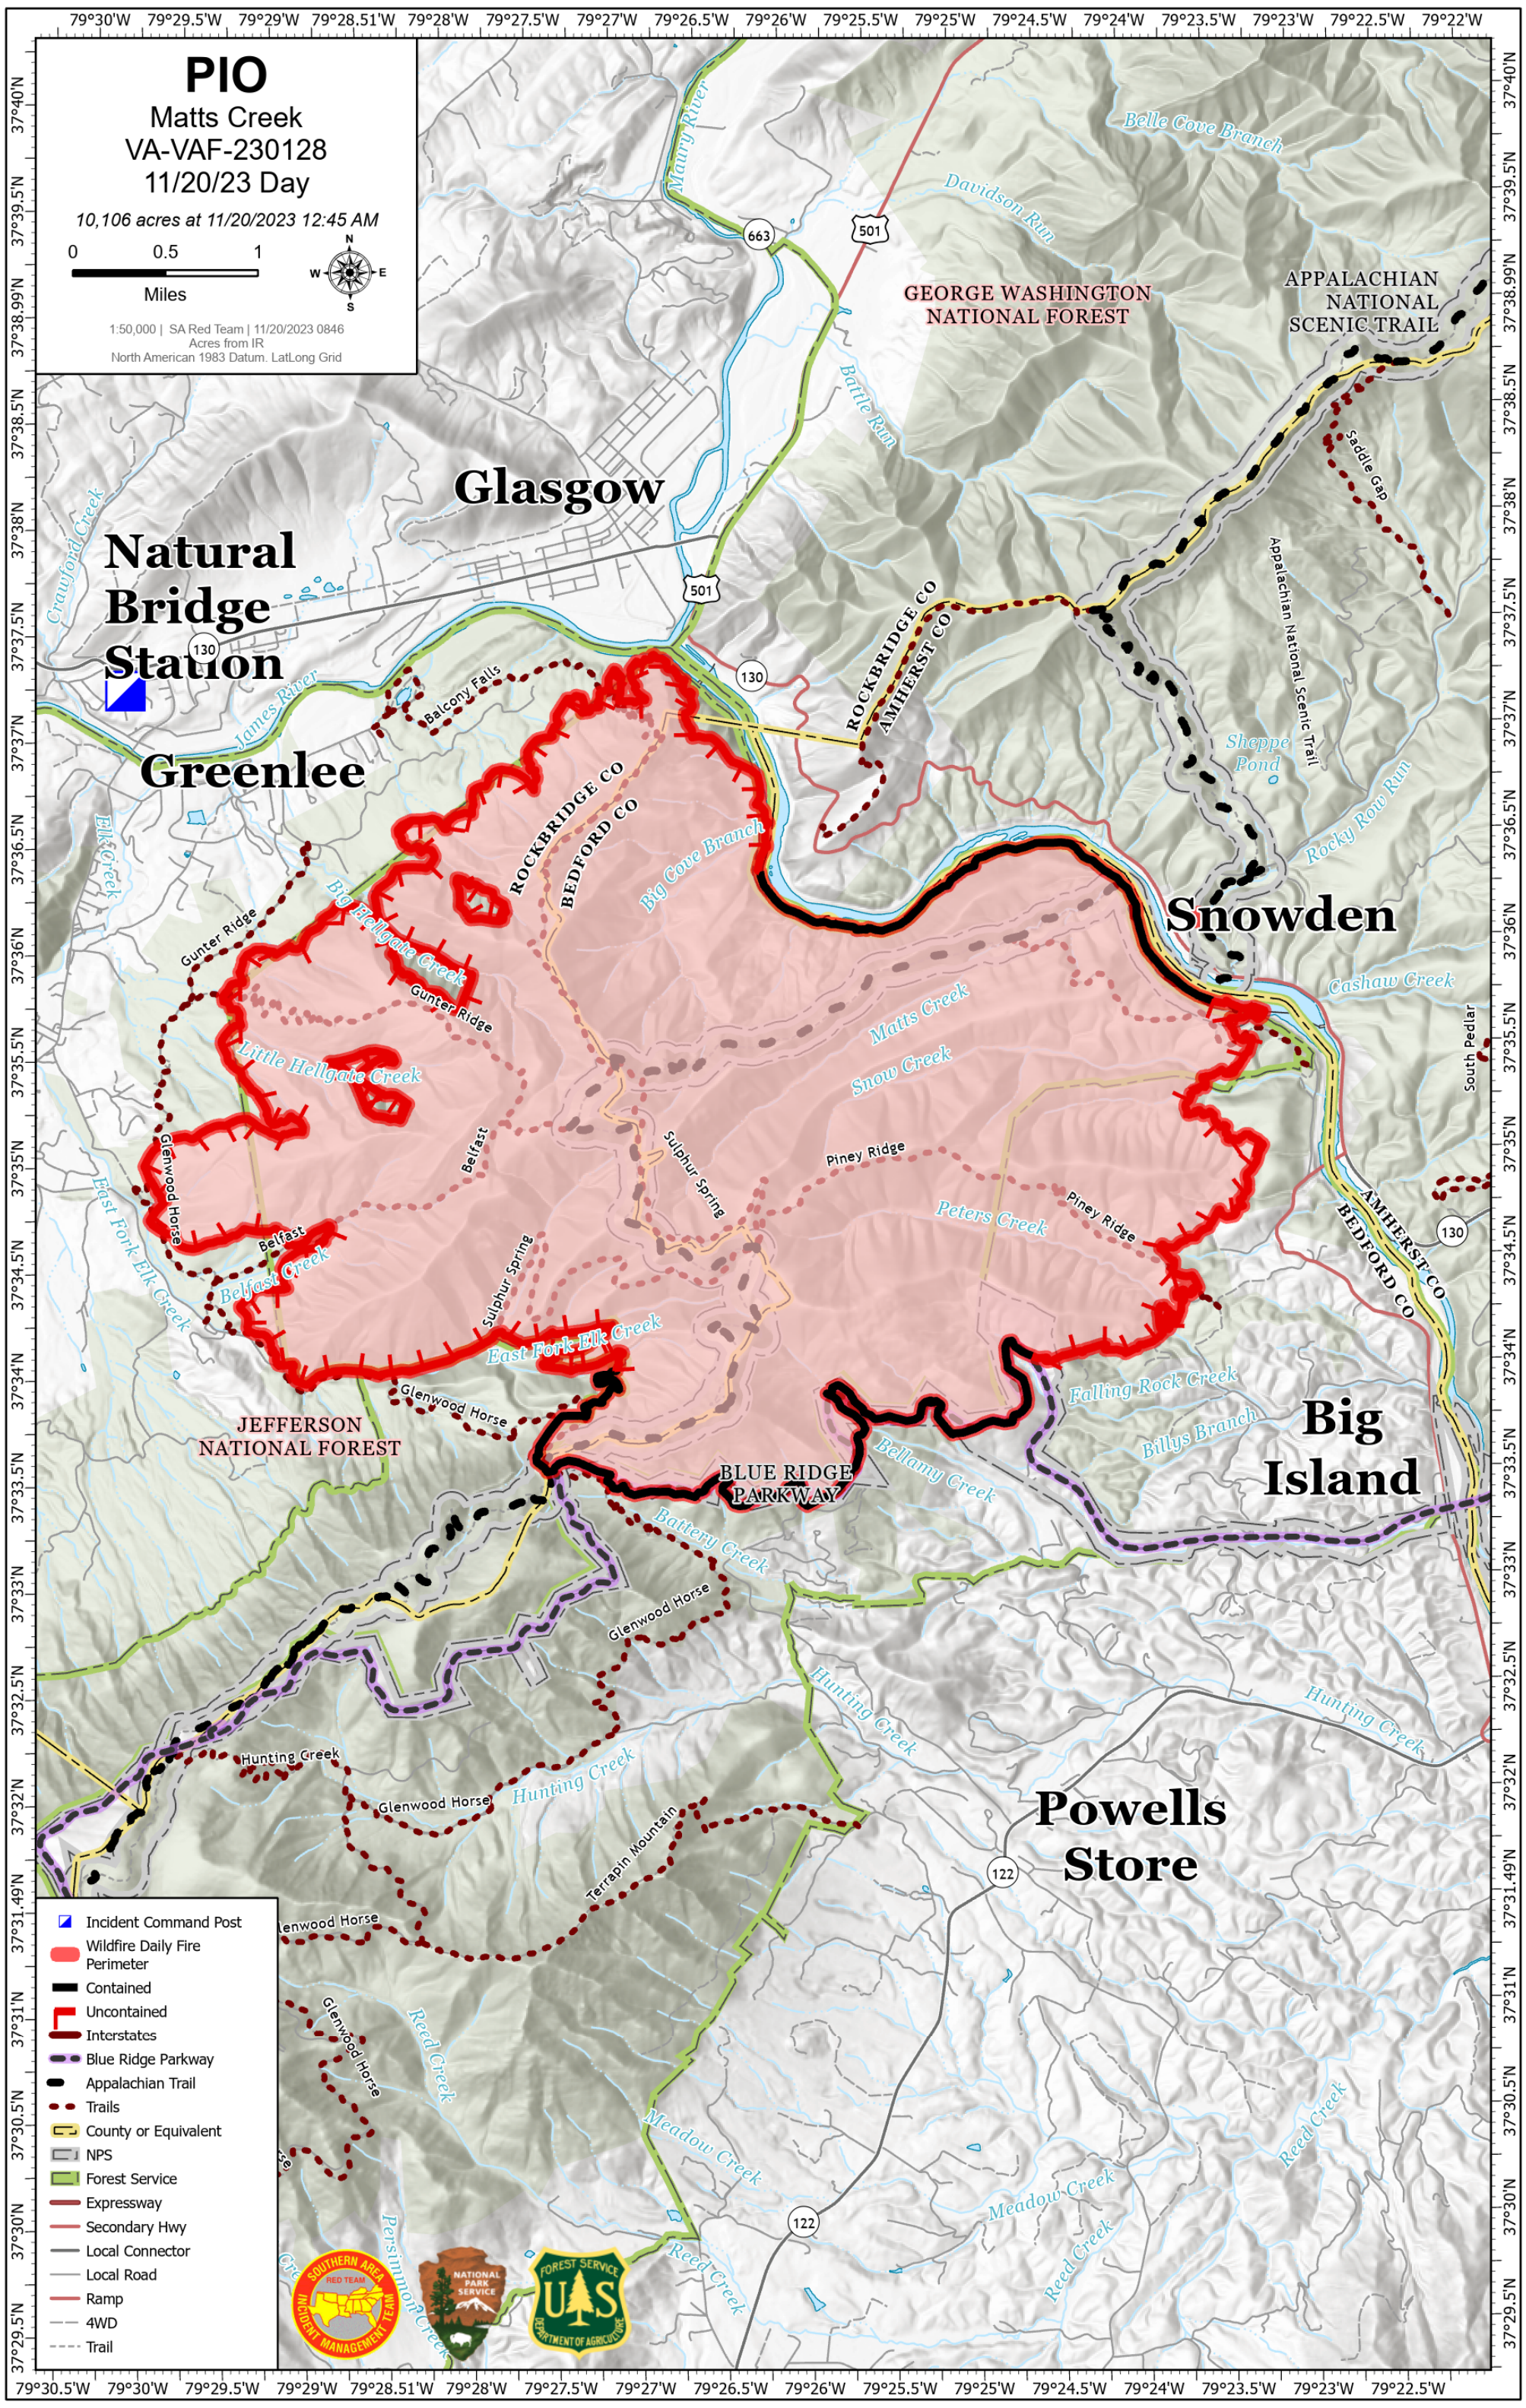

PIO

Matts Creek
VA-VAF-230128
11/20/23 Day

10,106 acres at 11/20/2023 12:45 AM

1:50,000 | SA Red Team | 11/20/2023 0846
Acres from IR
North American 1983 Datum, LatLong Grid

- Incident Command Post
- Wildfire Daily Fire Perimeter
- Contained
- Uncontained
- Interstates
- Blue Ridge Parkway
- Appalachian Trail
- Trails
- County or Equivalent
- NPS
- Forest Service
- Expressway
- Secondary Hwy
- Local Connector
- Local Road
- Ramp
- 4WD
- Trail