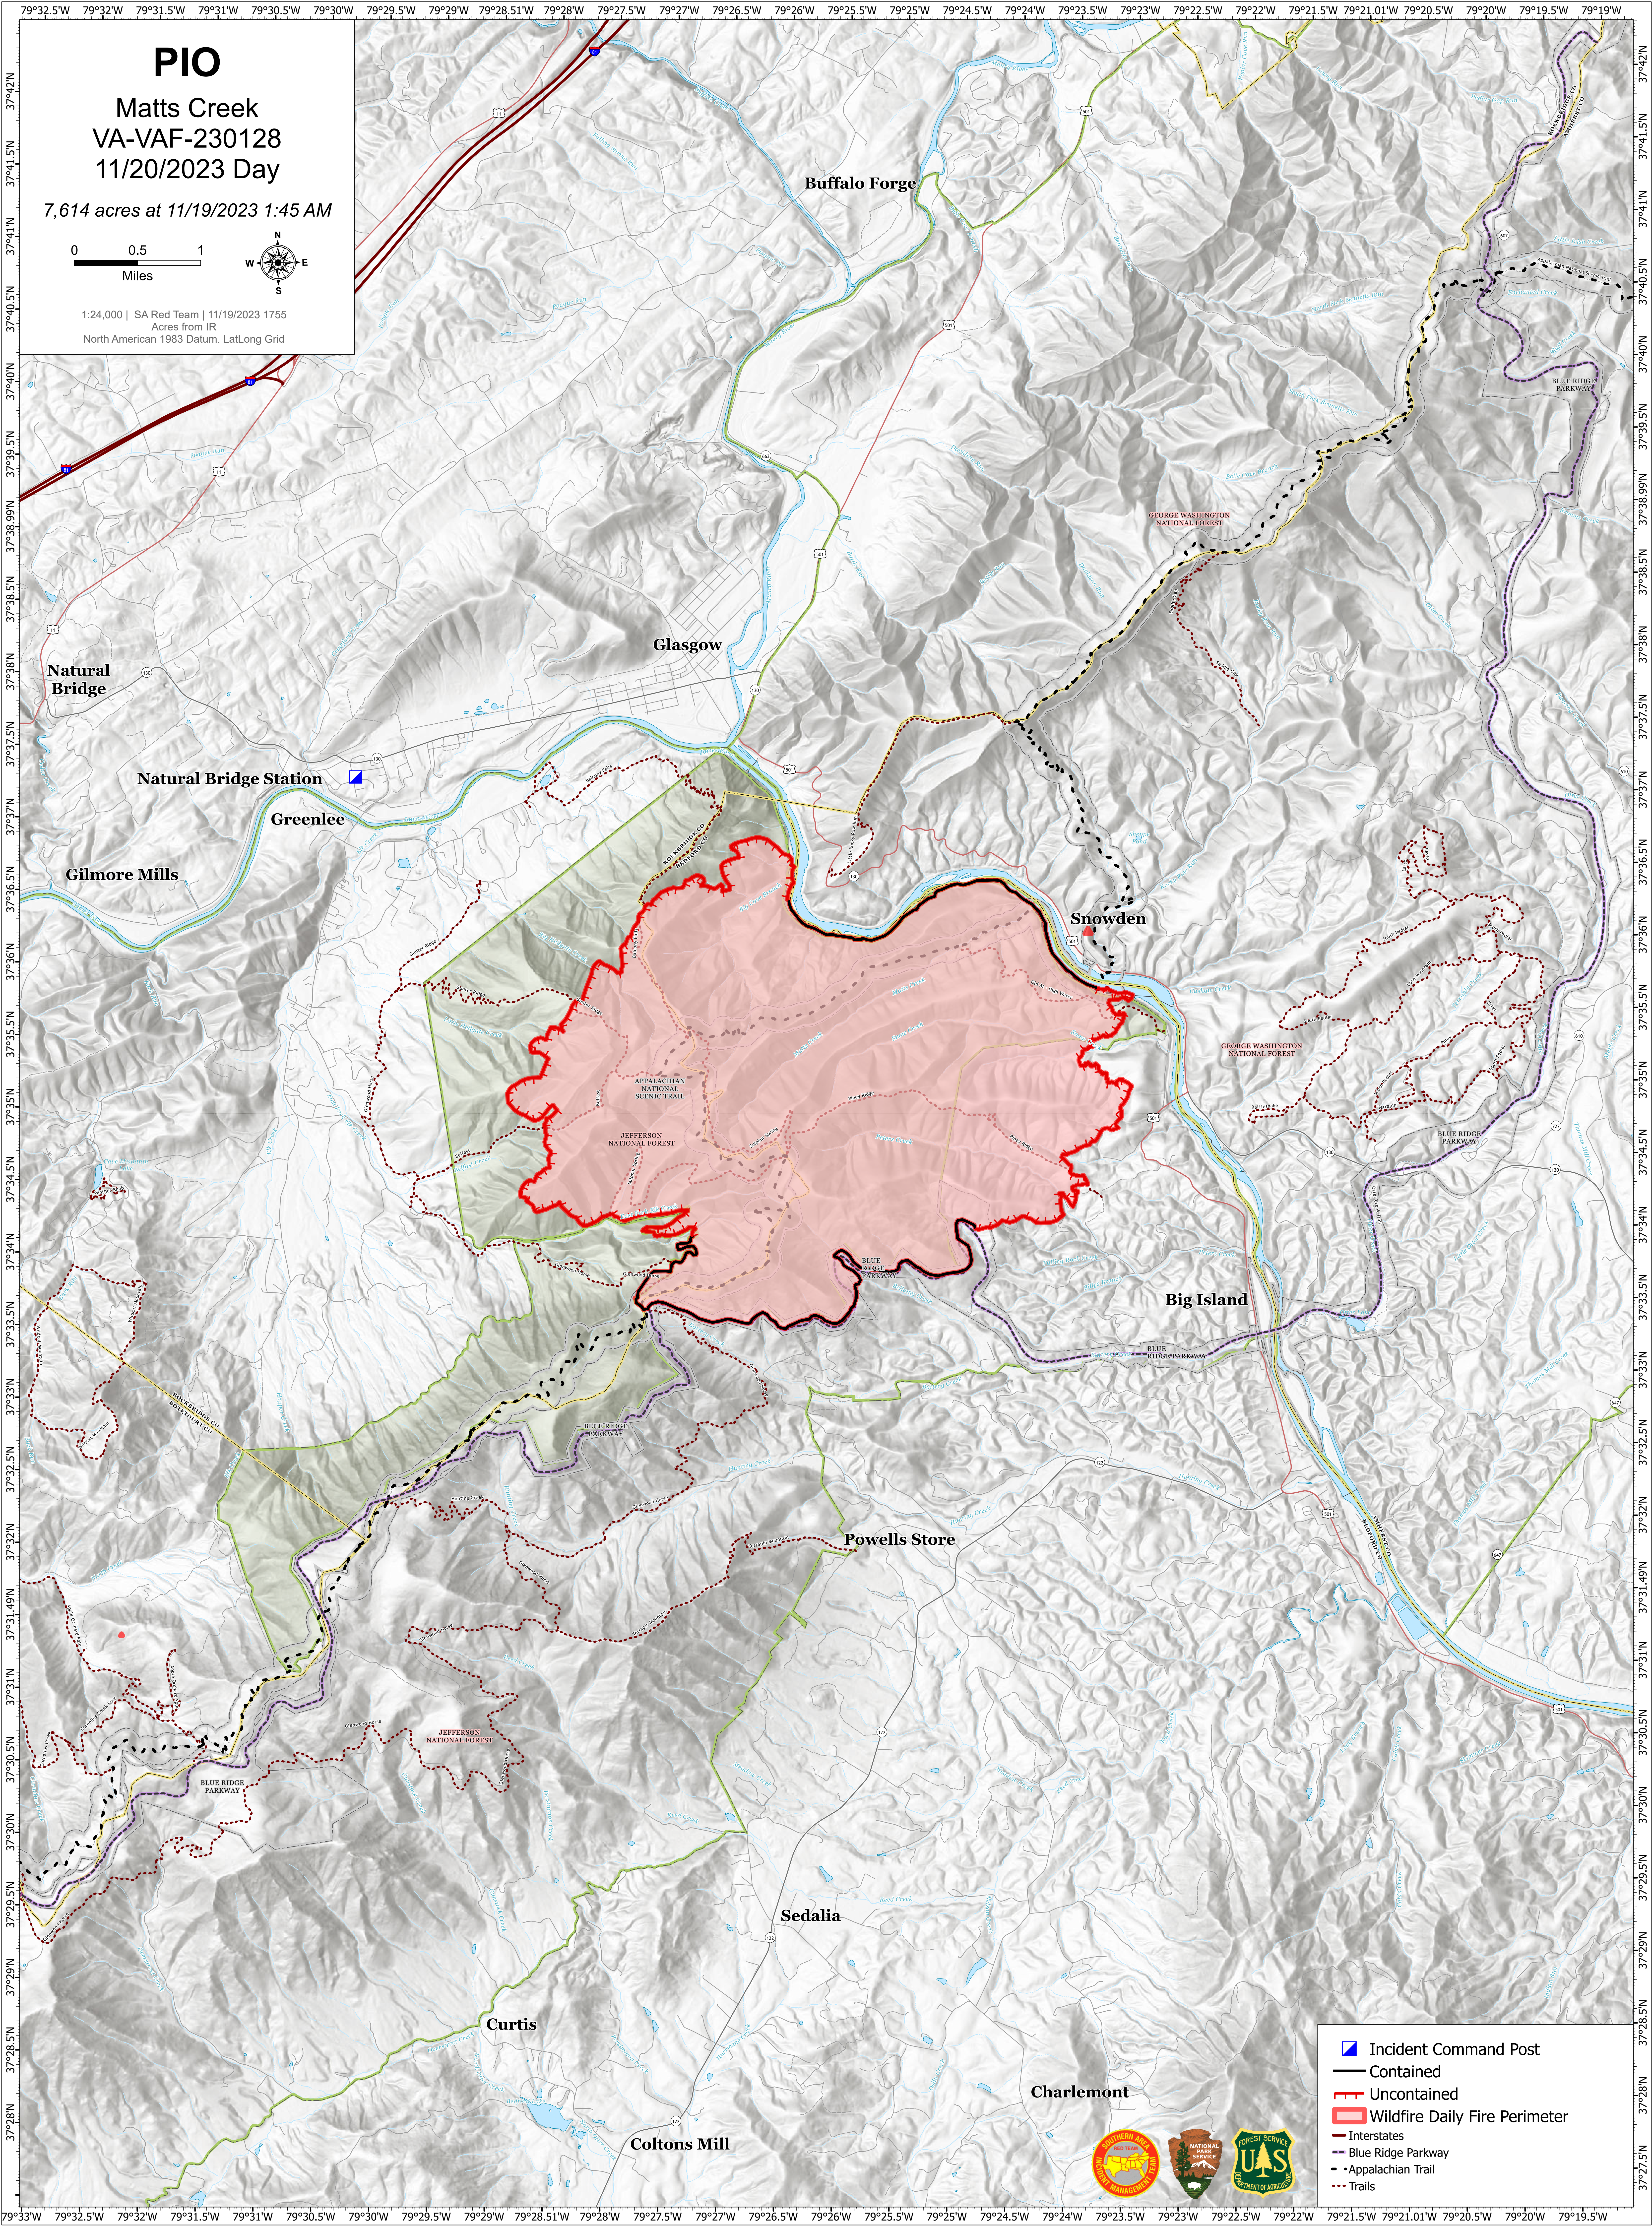

PIO

Matts Creek
VA-VAF-230128
11/20/2023 Day

7,614 acres at 11/19/2023 1:45 AM

1:24,000 | SA Red Team | 11/19/2023 1755
Acres from IR
North American 1983 Datum, Lat/Long Grid

- Incident Command Post
- Contained
- Uncontained
- Wildfire Daily Fire Perimeter
- Interstates
- Blue Ridge Parkway
- Appalachian Trail
- Trails