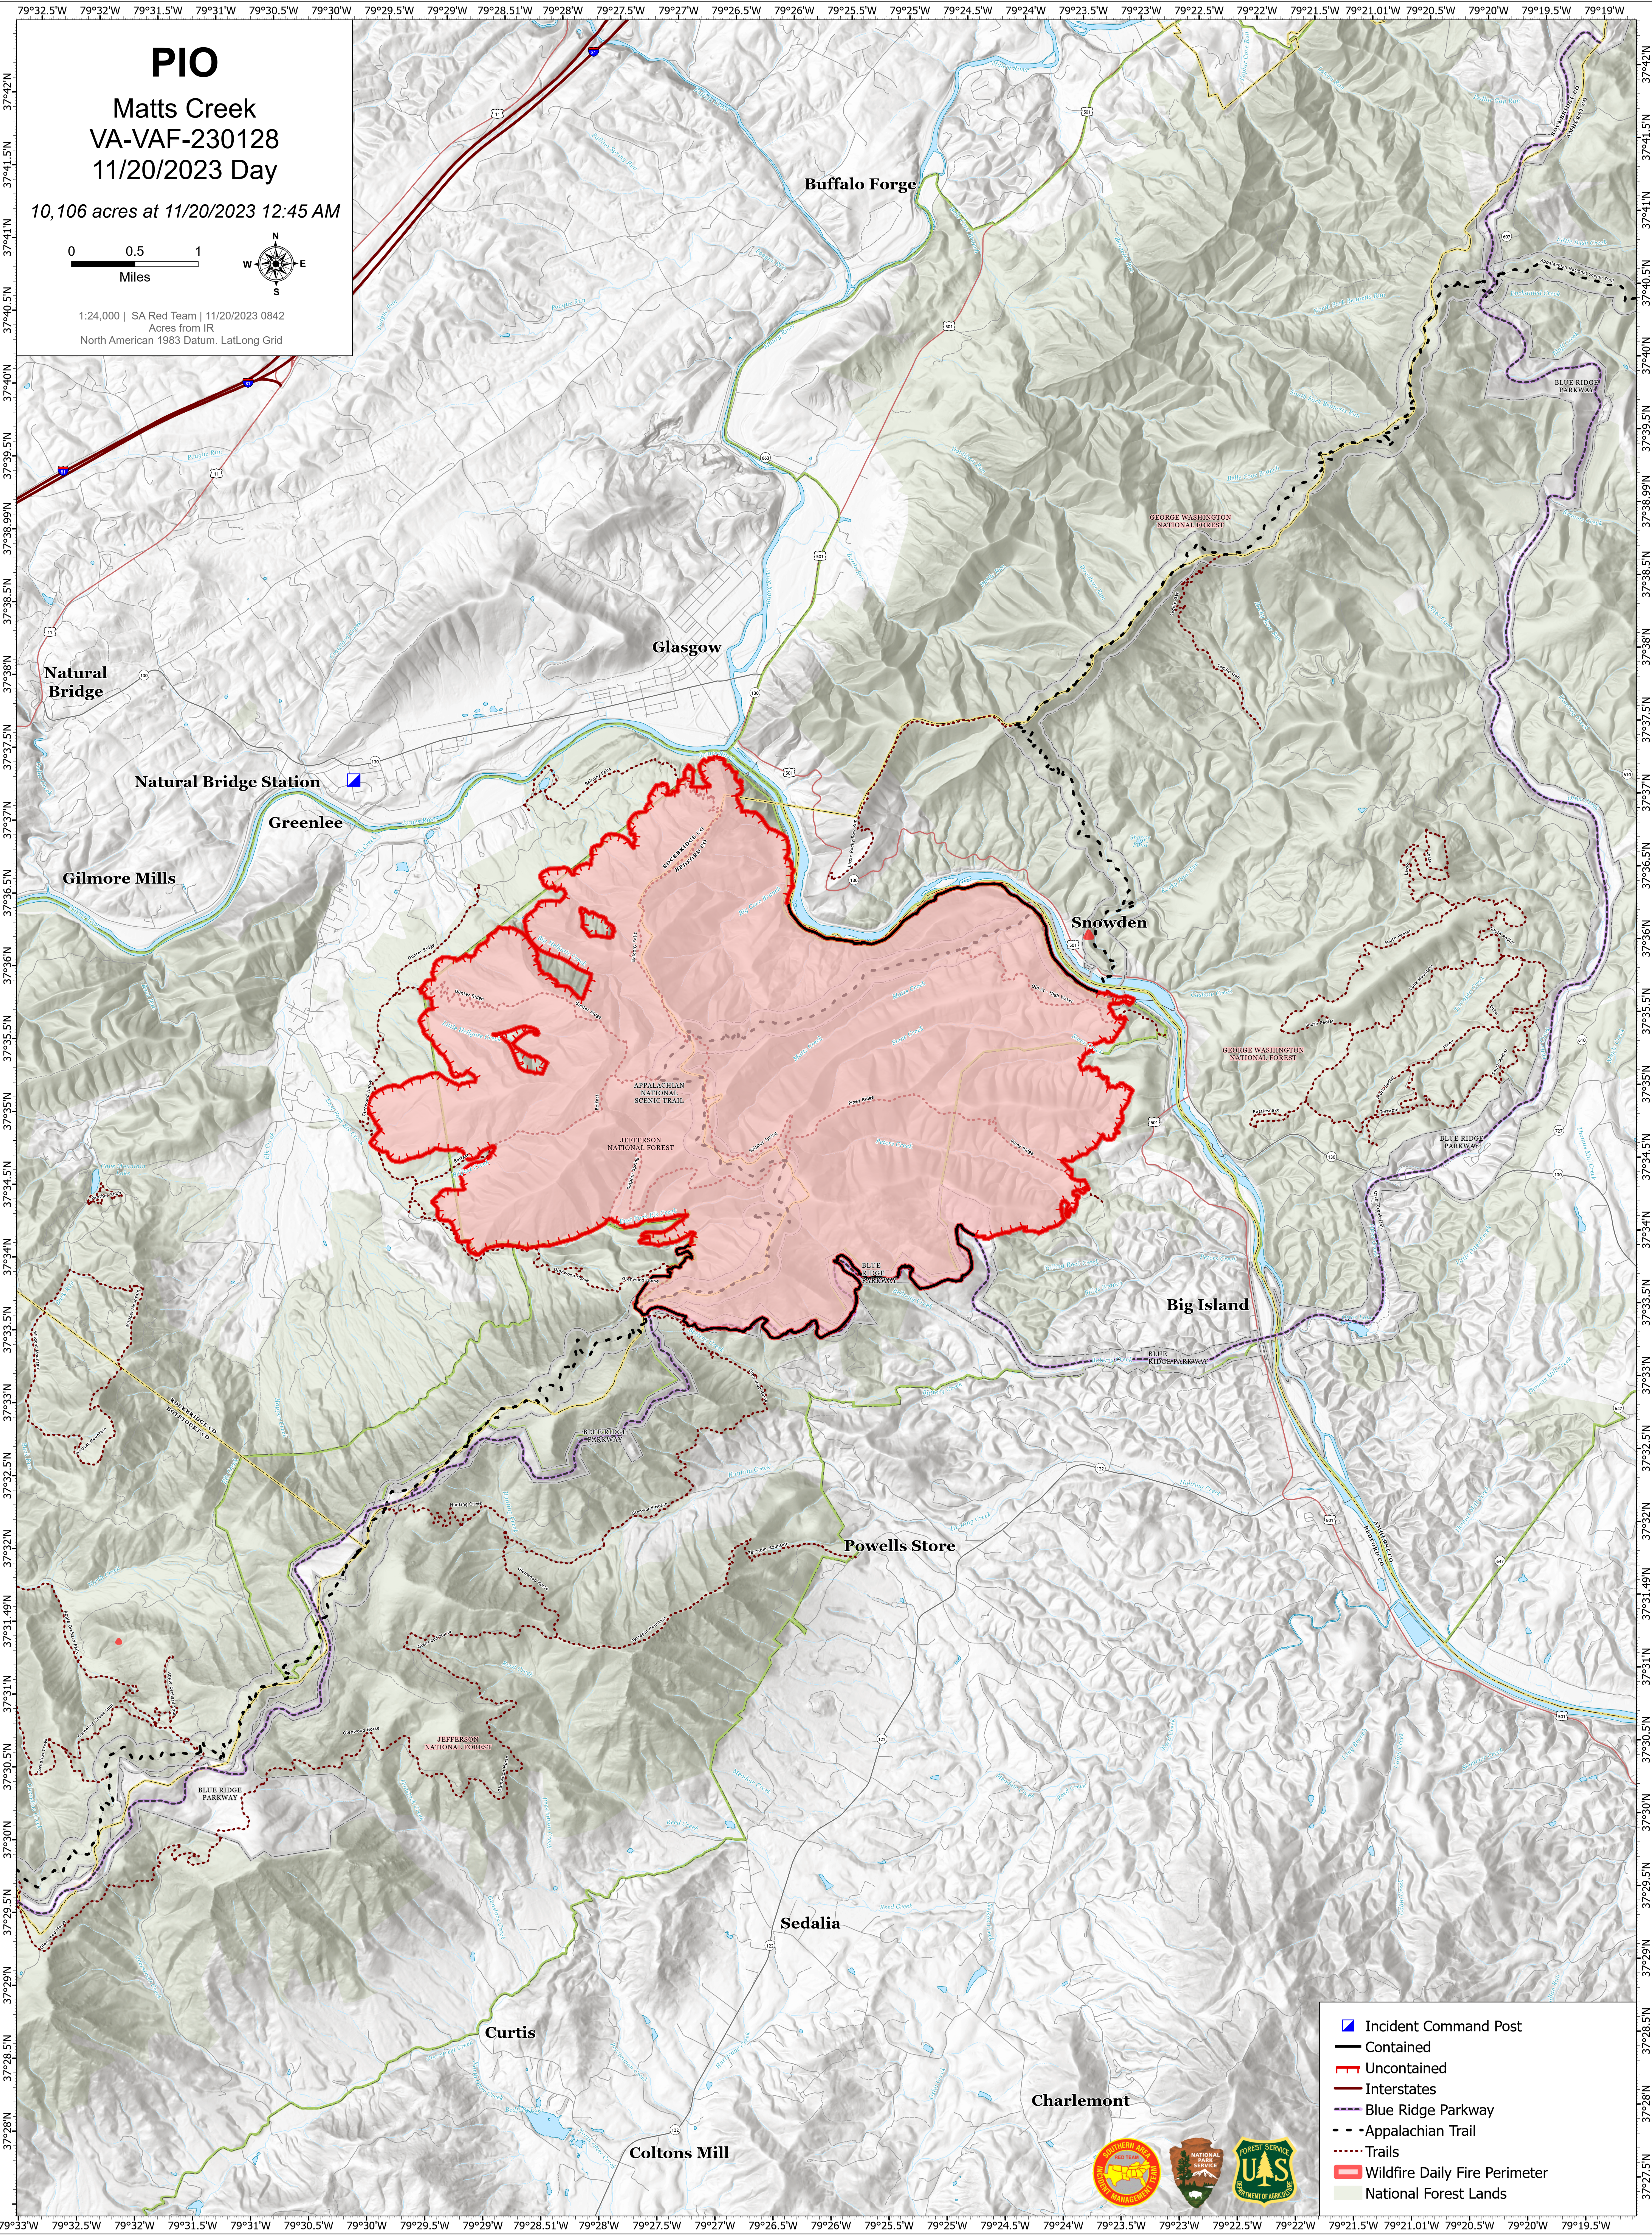

# PIO

Matts Creek  
VA-VAF-230128  
11/20/2023 Day

10,106 acres at 11/20/2023 12:45 AM

1:24,000 | SA Red Team | 11/20/2023 0842  
Acres from IR  
North American 1983 Datum, LatLong Grid

- Incident Command Post
- Contained
- Uncontained
- Interstates
- Blue Ridge Parkway
- Appalachian Trail
- Trails
- Wildfire Daily Fire Perimeter
- National Forest Lands