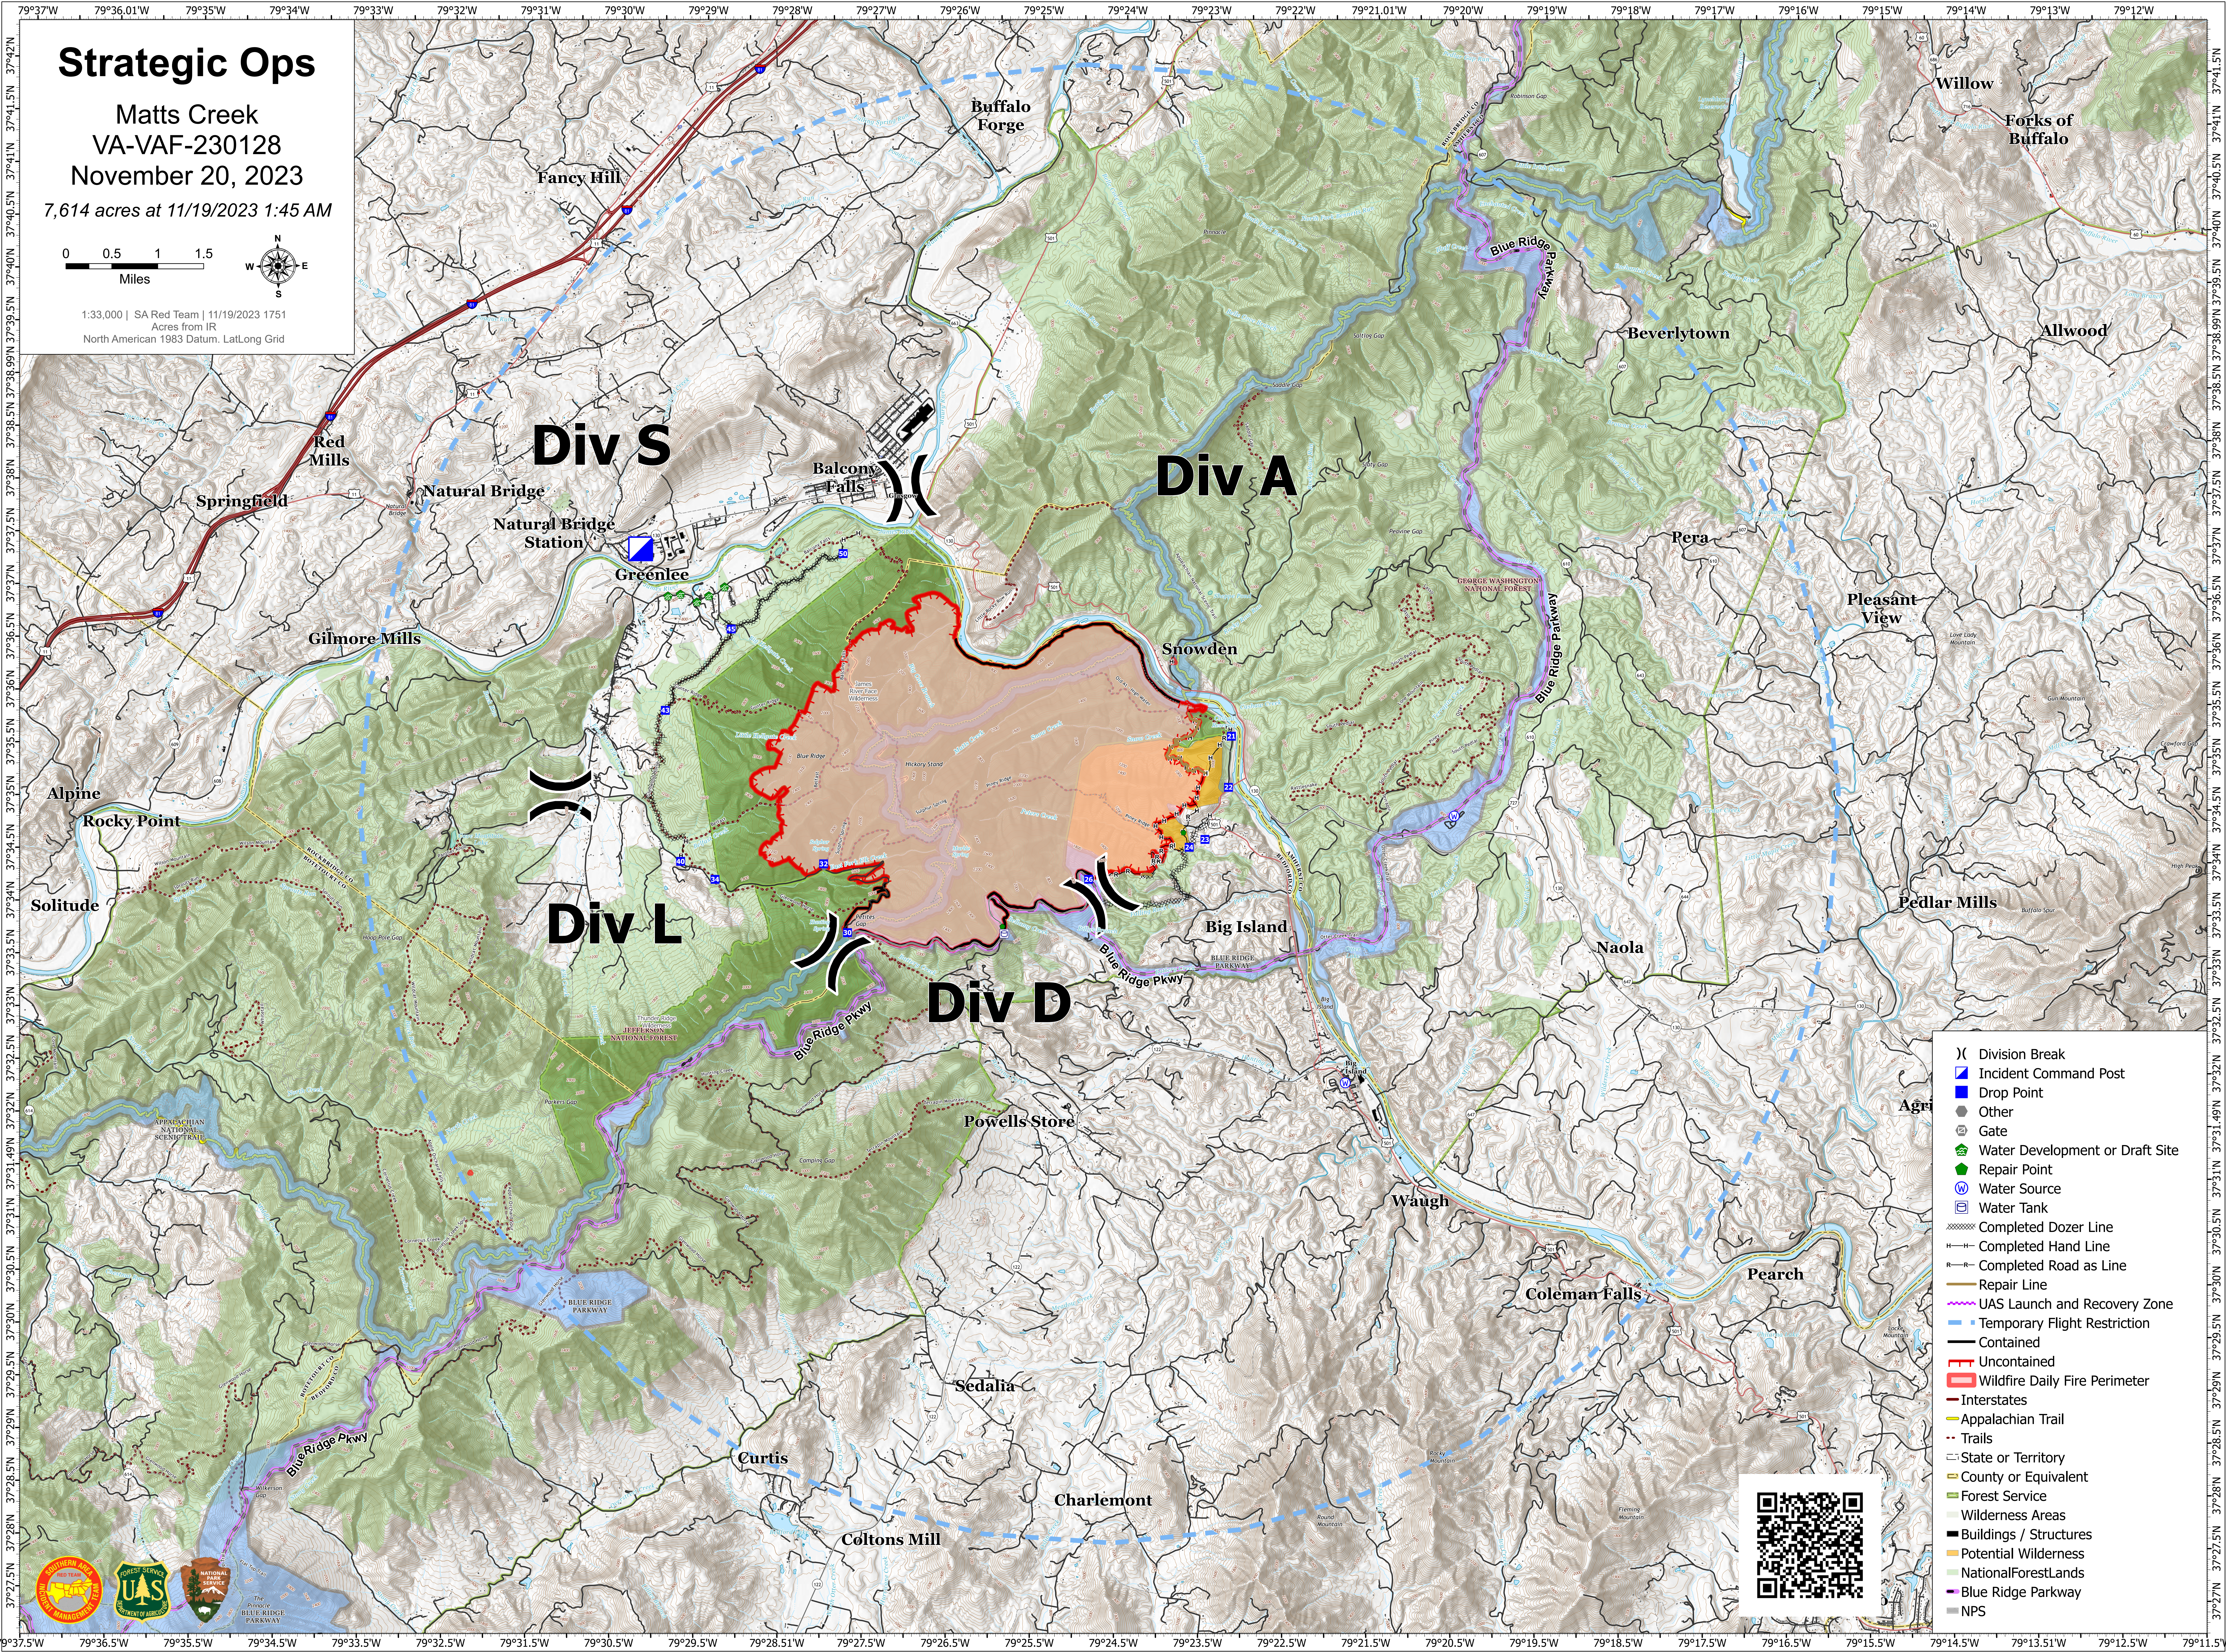

# Strategic Ops

Matts Creek  
VA-VAF-230128  
November 20, 2023  
7,614 acres at 11/19/2023 1:45 AM

1:33,000 | SA Red Team | 11/19/2023 1751  
Acres from IR  
North American 1983 Datum, LatLong Grid

- (X) Division Break
- Incident Command Post
- Drop Point
- Other
- Gate
- Water Development or Draft Site
- Repair Point
- Water Source
- Water Tank
- Completed Dozer Line
- Completed Hand Line
- Completed Road as Line
- Repair Line
- UAS Launch and Recovery Zone
- Temporary Flight Restriction
- Contained
- Uncontained
- Wildfire Daily Fire Perimeter
- Interstates
- Appalachian Trail
- Trails
- State or Territory
- County or Equivalent
- Forest Service
- Wilderness Areas
- Buildings / Structures
- Potential Wilderness
- National Forest Lands
- Blue Ridge Parkway
- NPS