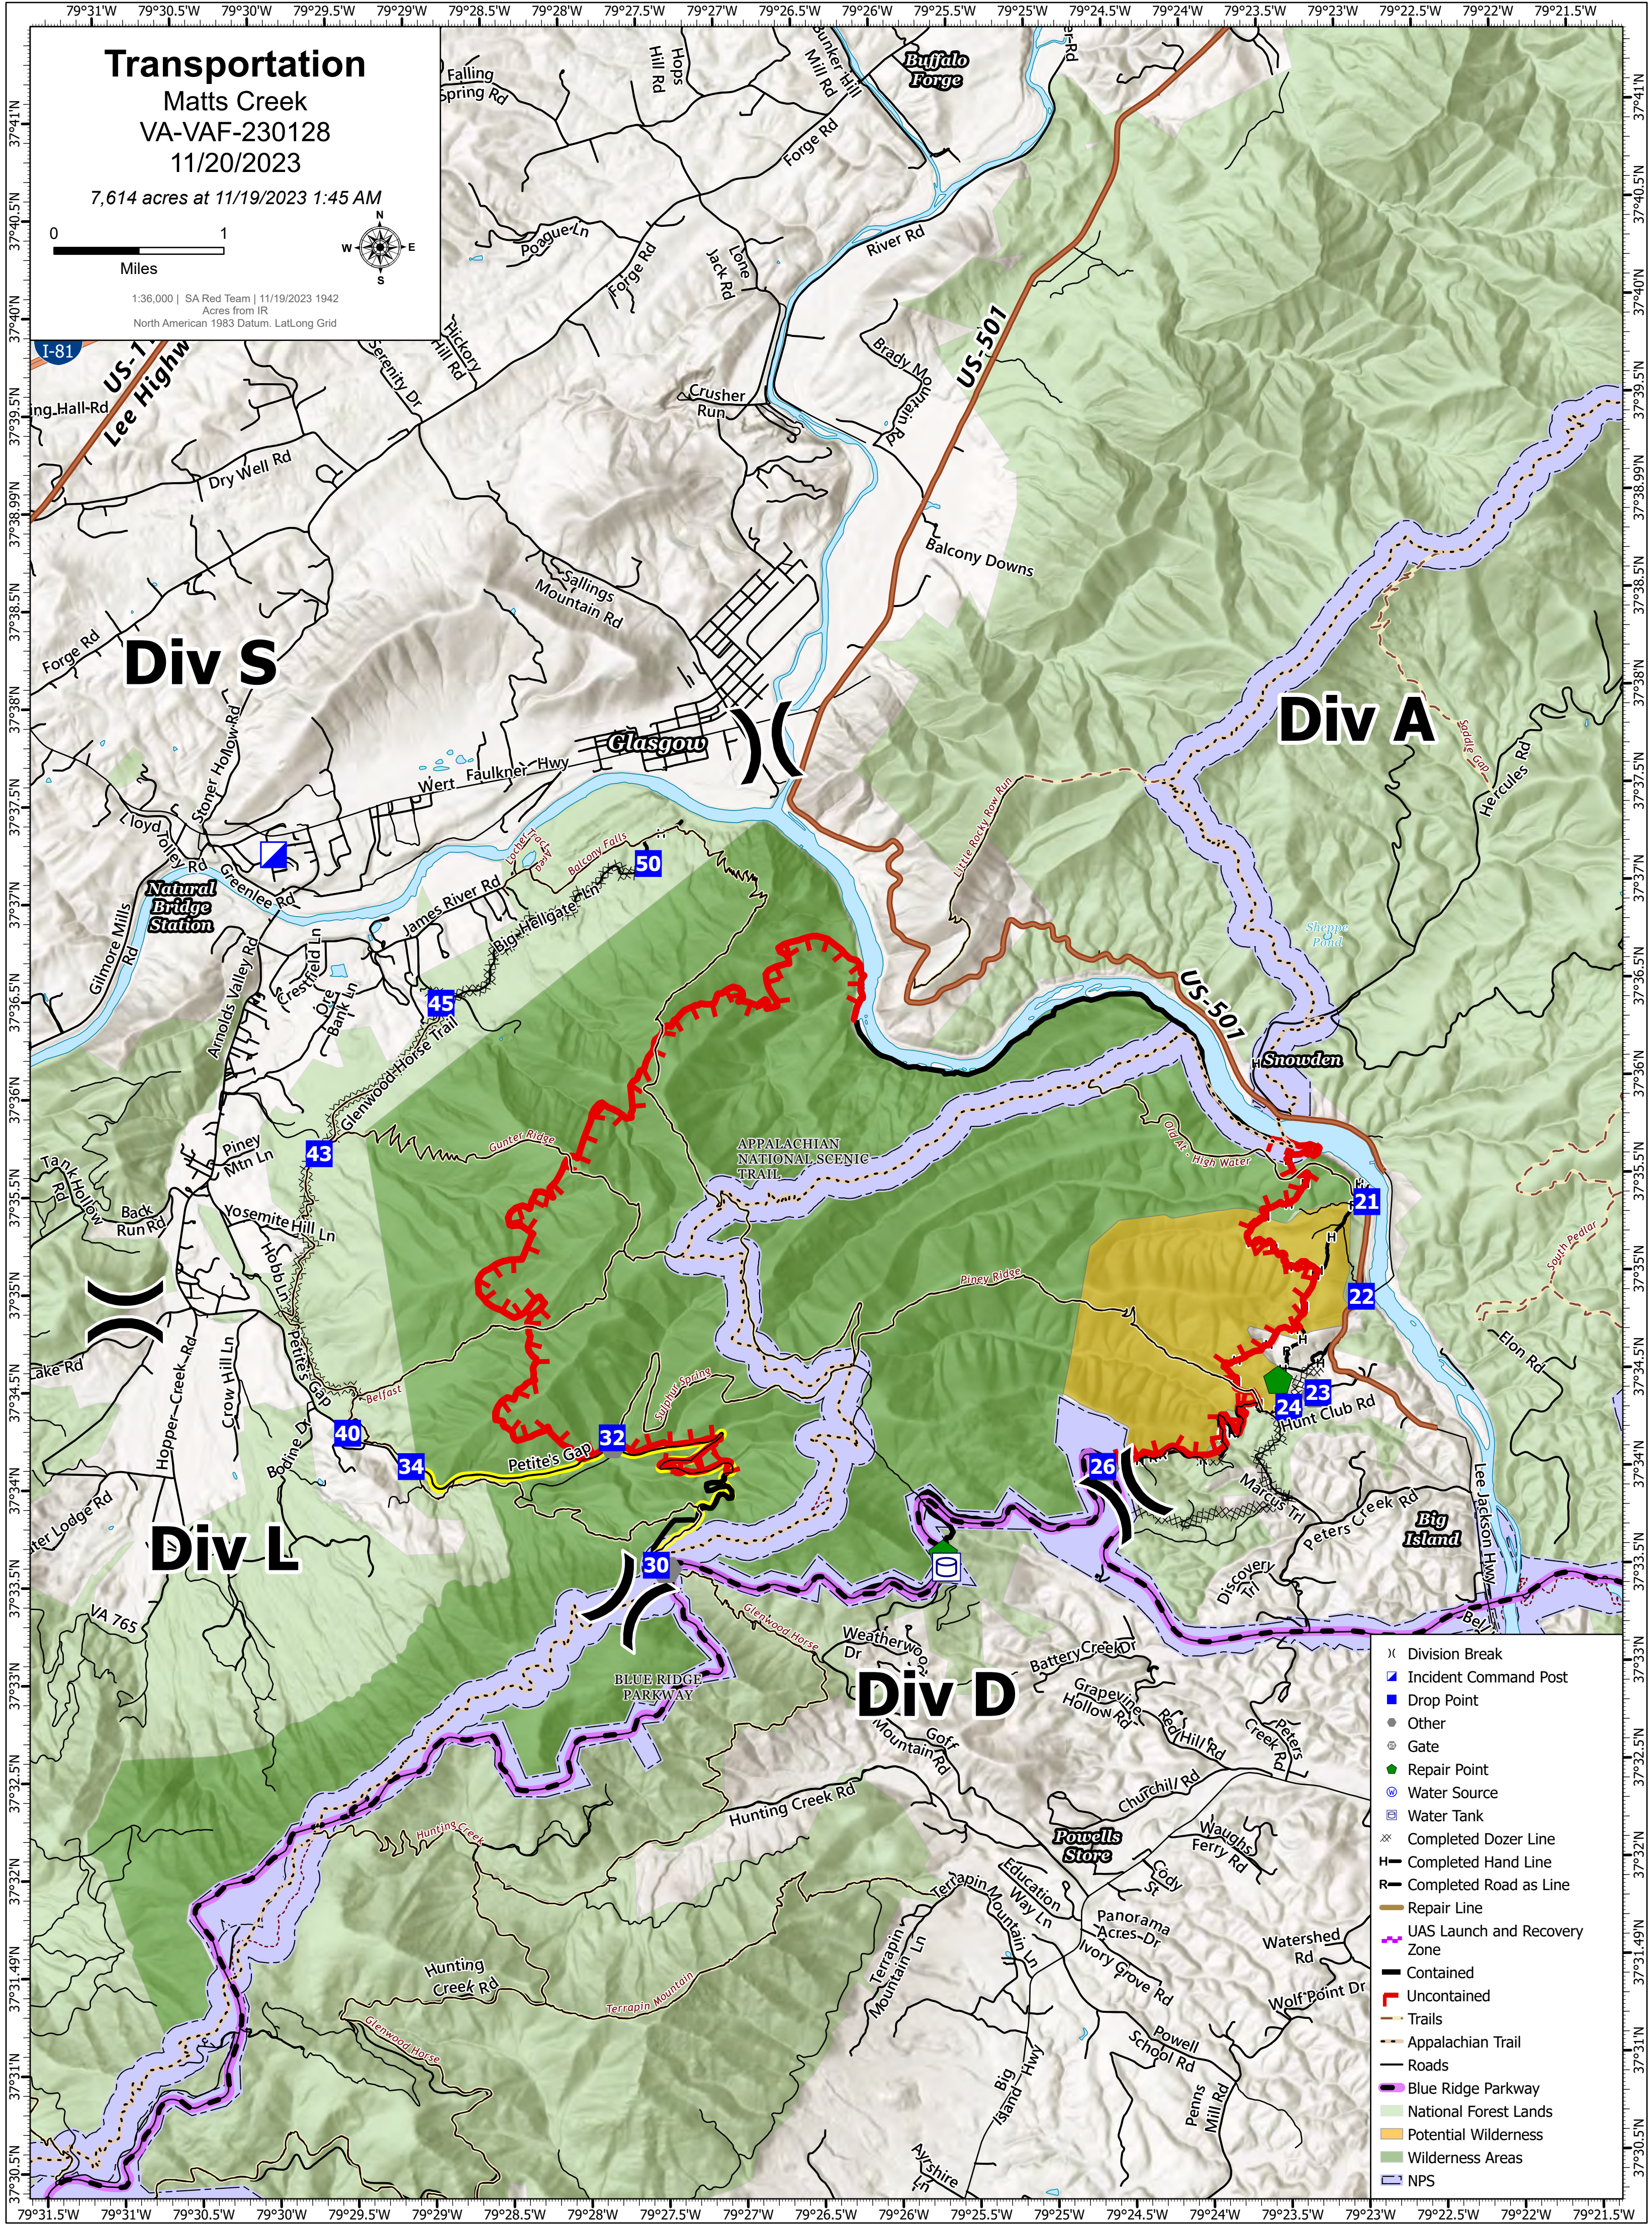

Transportation

Matts Creek
VA-VAF-230128
11/20/2023

7,614 acres at 11/19/2023 1:45 AM

1:36,000 | SA Red Team | 11/19/2023 1942
Acres from IR
North American 1983 Datum, Lat/Long Grid

- (X) Division Break
- Incident Command Post
- Drop Point
- Other
- ⊗ Gate
- Repair Point
- ⊕ Water Source
- ⊕ Water Tank
- ⊗ Completed Dozer Line
- H Completed Hand Line
- R Completed Road as Line
- Repair Line
- UAS Launch and Recovery Zone
- Contained
- Uncontained
- Trails
- Appalachian Trail
- Roads
- Blue Ridge Parkway
- National Forest Lands
- Potential Wilderness
- Wilderness Areas
- NPS