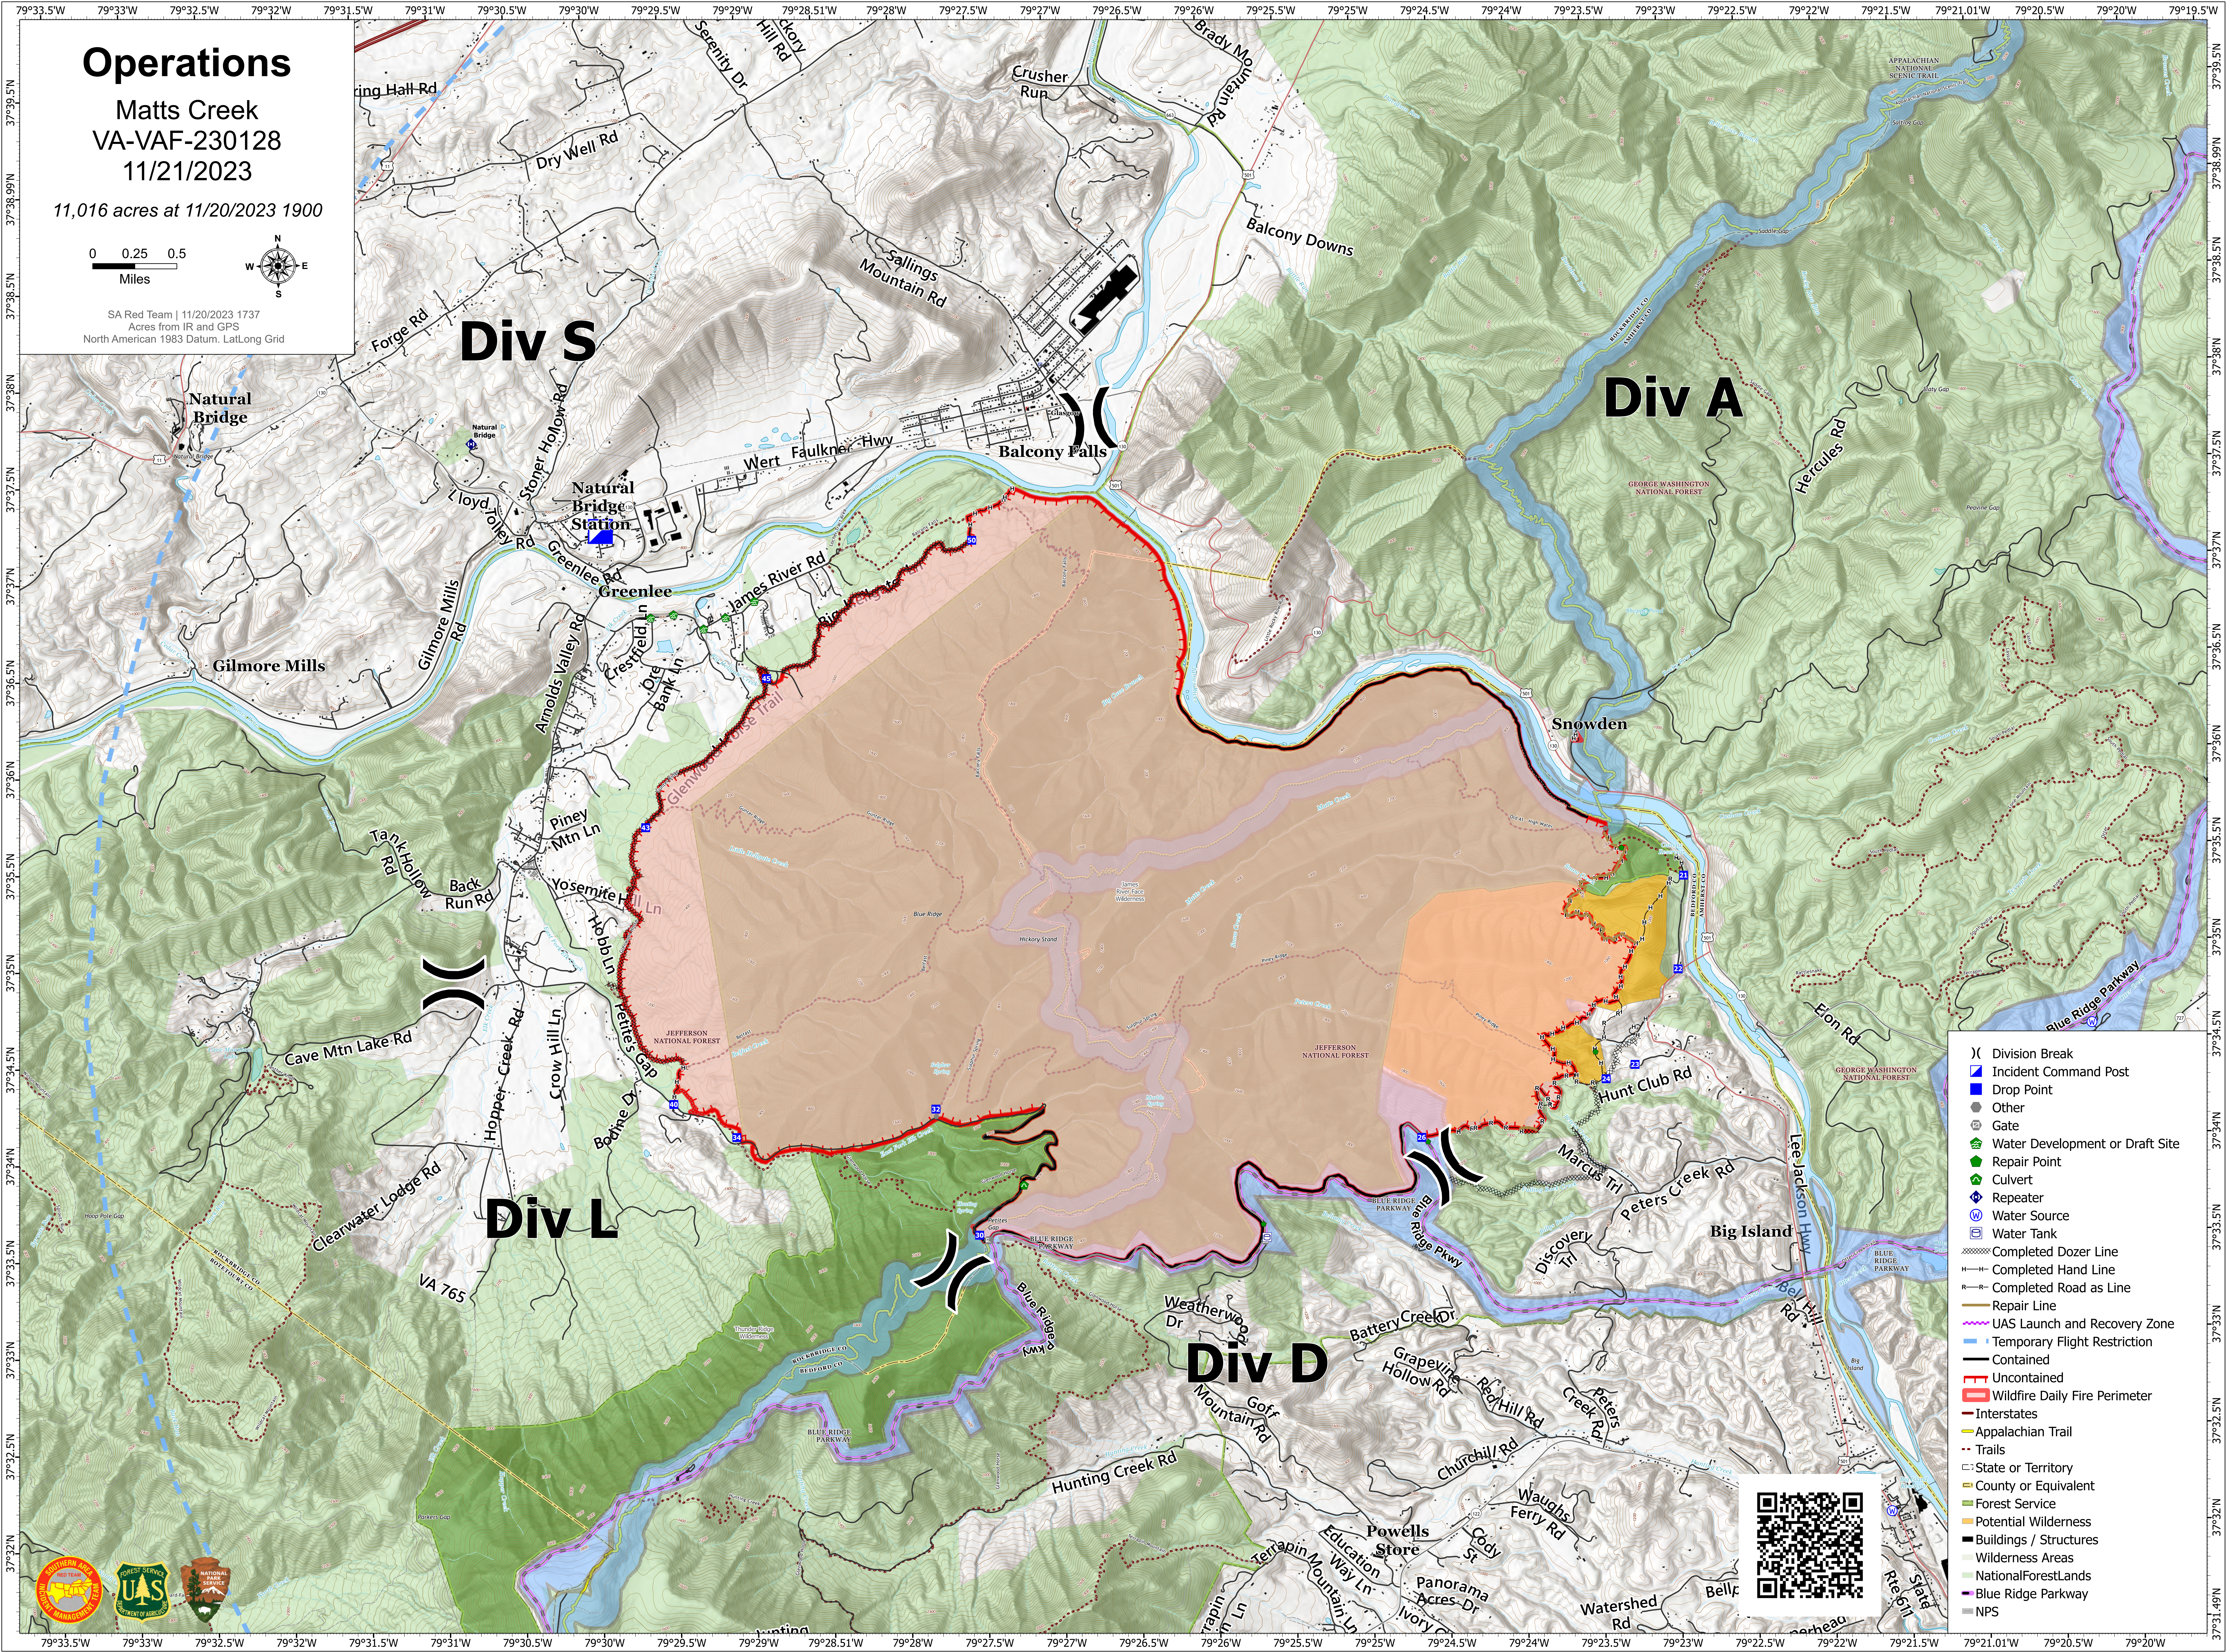

Operations

Matts Creek
VA-VAF-230128
11/21/2023

11,016 acres at 11/20/2023 1900

SA Red Team | 11/20/2023 1737
Acres from IR and GPS
North American 1983 Datum. Lat/Long Grid

Div S

Div A

Div L

Div D

- (X) Division Break
- Incident Command Post
- Drop Point
- Other
- Gate
- Water Development or Draft Site
- Repair Point
- Culvert
- Repeater
- Water Source
- Water Tank
- Completed Dozer Line
- Completed Hand Line
- Completed Road as Line
- Repair Line
- UAS Launch and Recovery Zone
- Temporary Flight Restriction
- Contained
- Uncontained
- Wildfire Daily Fire Perimeter
- Interstates
- Appalachian Trail
- Trails
- State or Territory
- County or Equivalent
- Forest Service
- Potential Wilderness
- Buildings / Structures
- Wilderness Areas
- National Forest/Lands
- Blue Ridge Parkway
- NPS