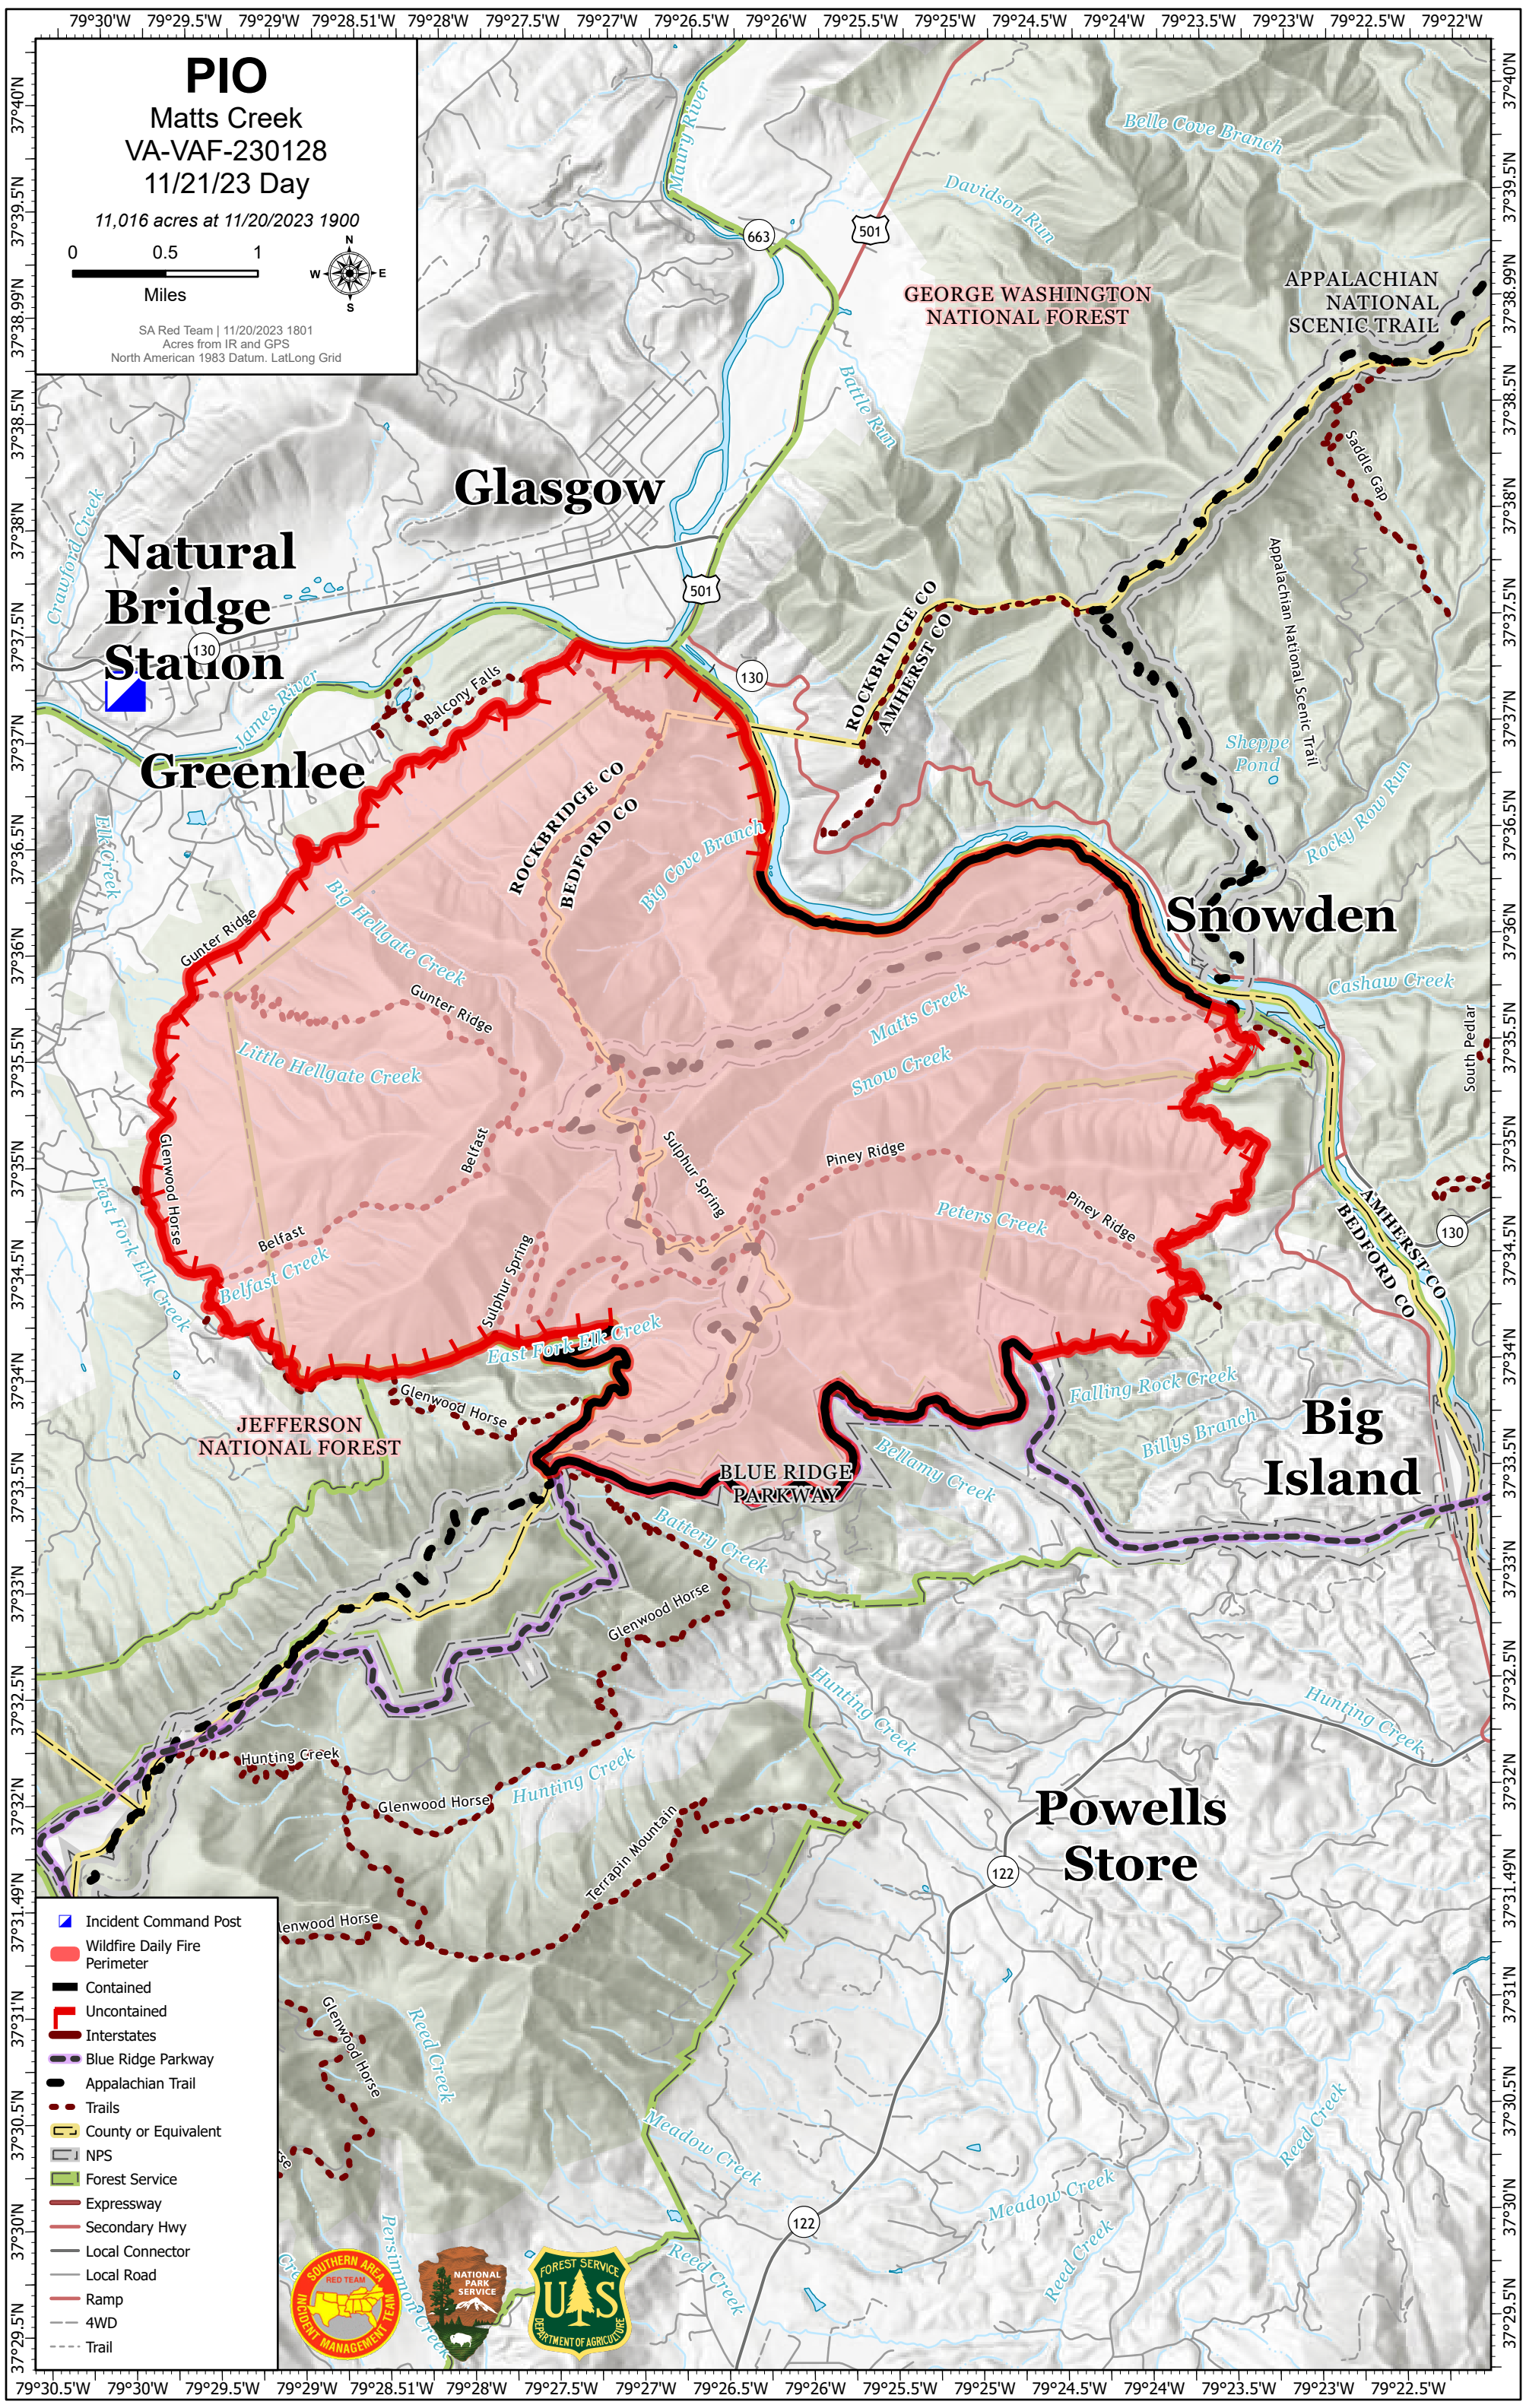

# PIO

Matts Creek  
VA-VAF-230128  
11/21/23 Day

11,016 acres at 11/20/2023 1900

SA Red Team | 11/20/2023 1801  
Acres from IR and GPS  
North American 1983 Datum, LatLong Grid

- Incident Command Post
- Wildfire Daily Fire Perimeter
- Contained
- Uncontained
- Interstates
- Blue Ridge Parkway
- Appalachian Trail
- Trails
- County or Equivalent
- NPS
- Forest Service
- Expressway
- Secondary Hwy
- Local Connector
- Local Road
- Ramp
- 4WD
- Trail