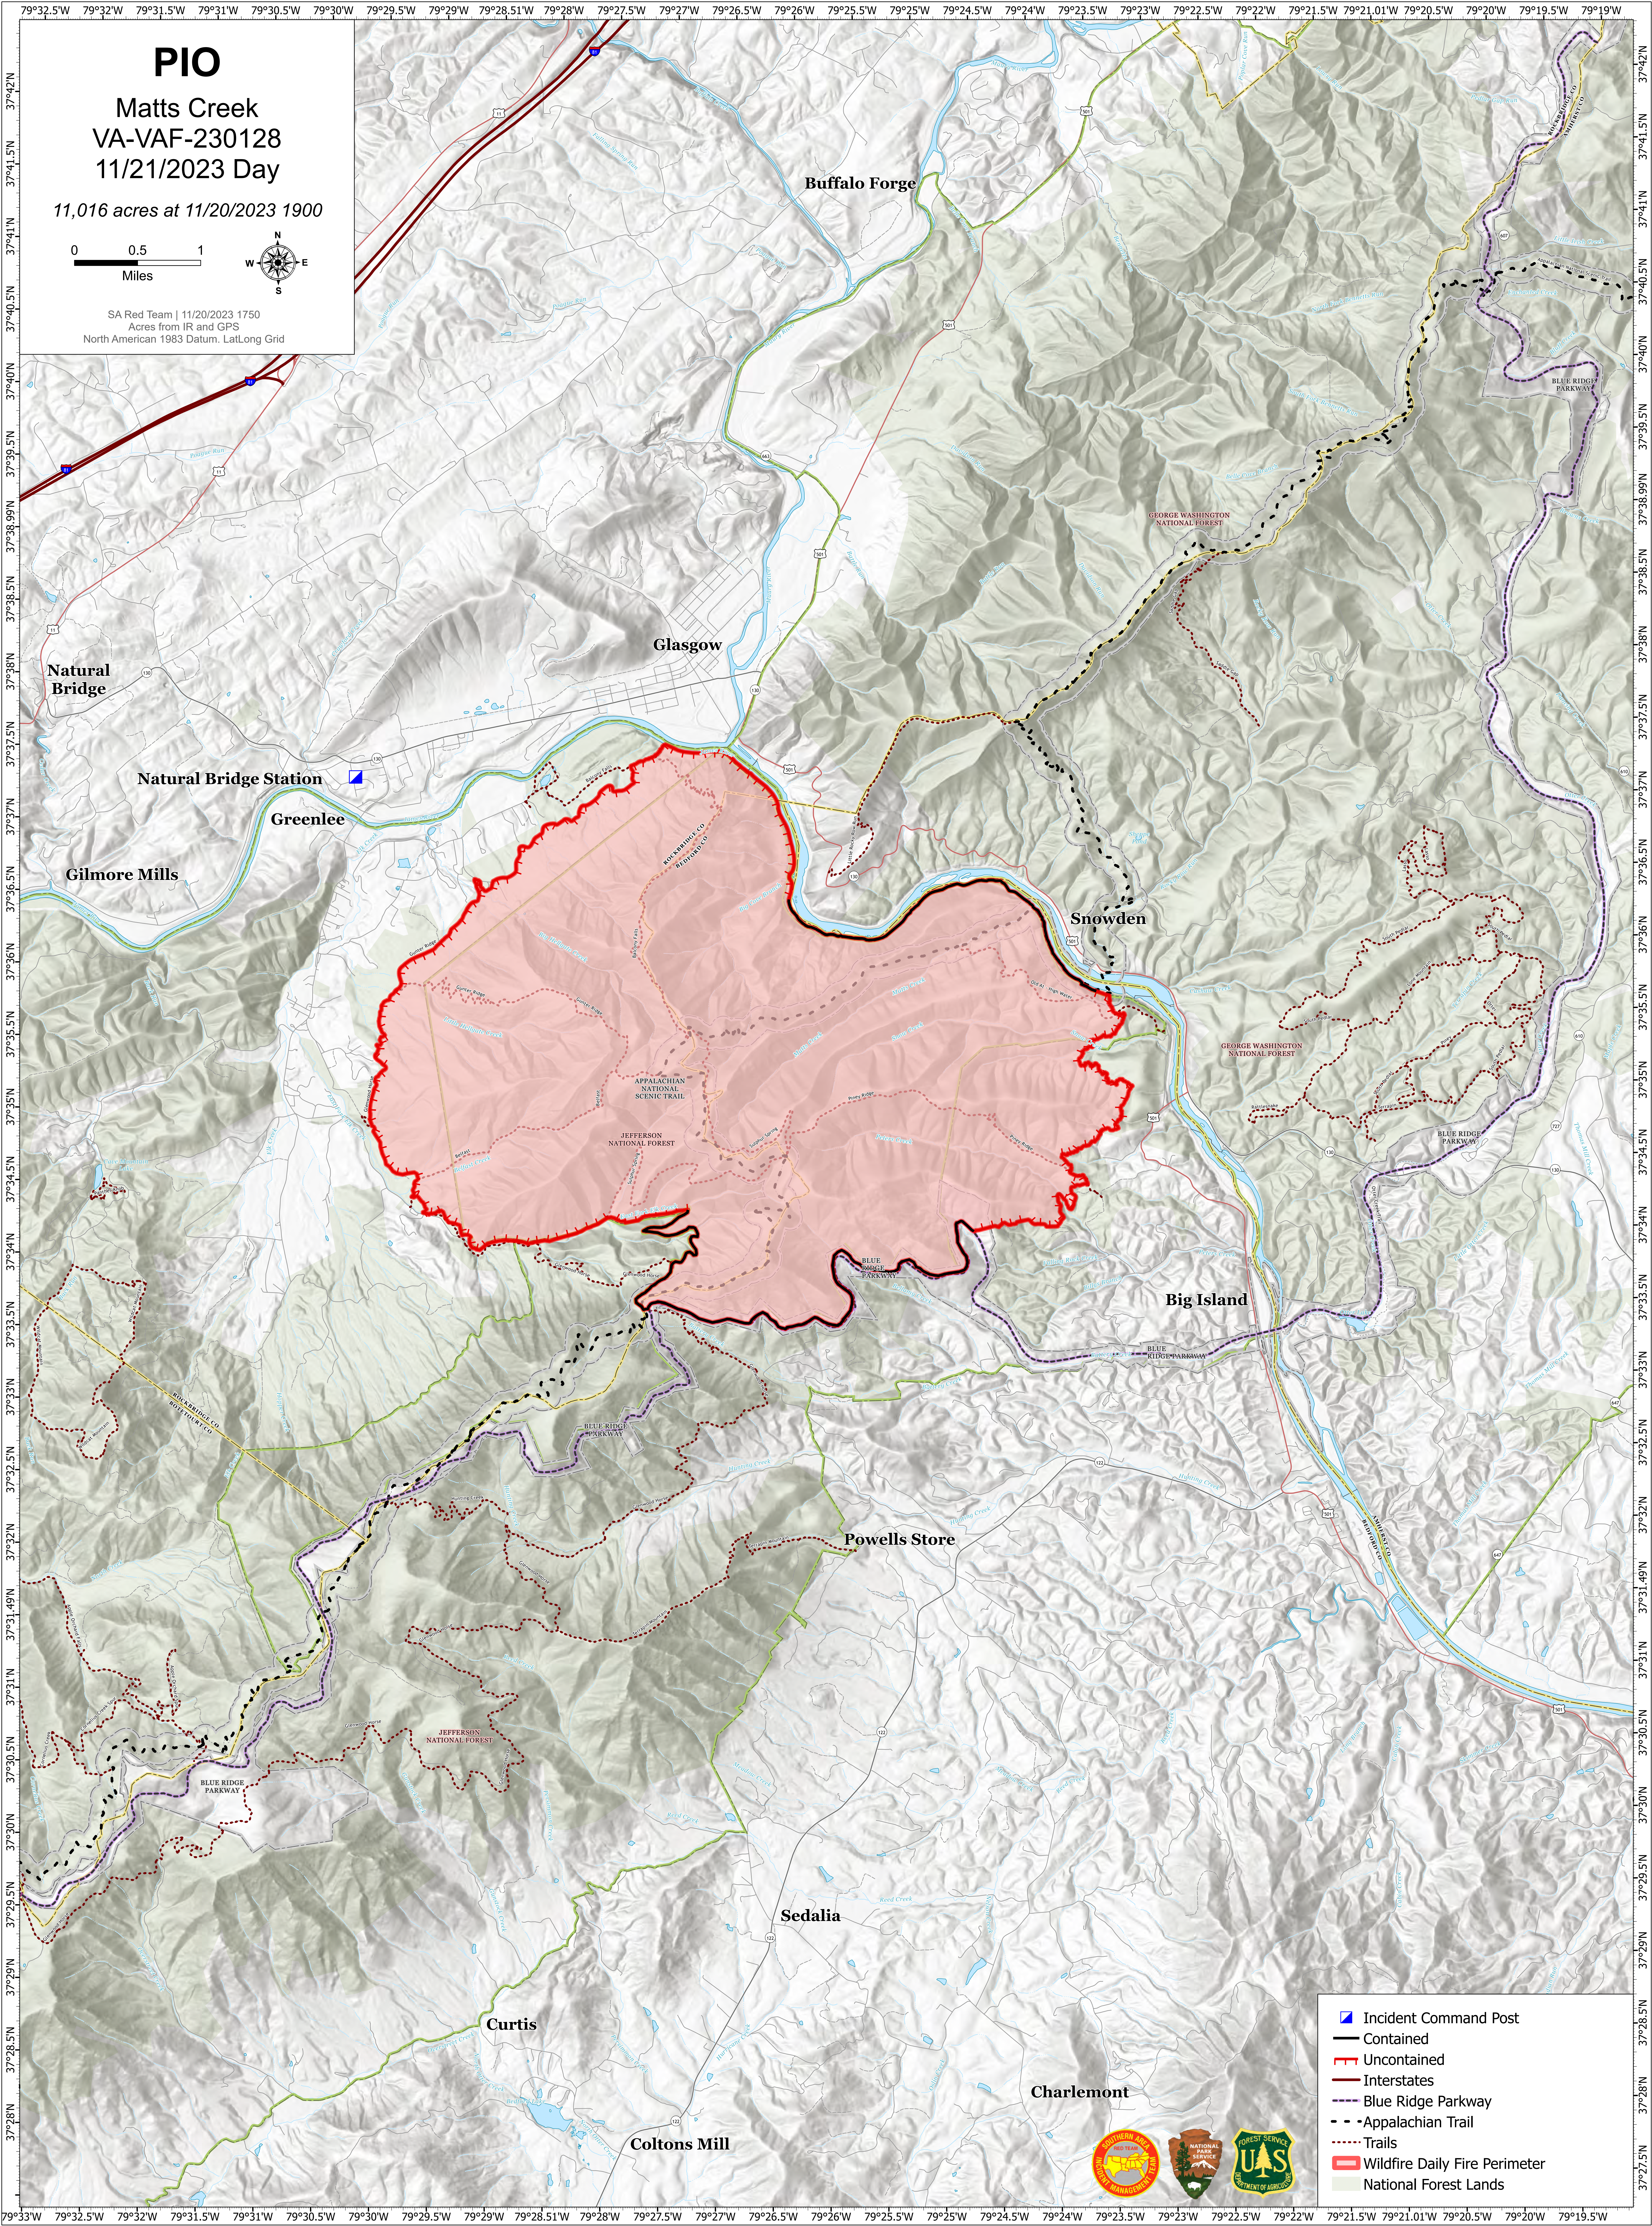

# PIO

Matts Creek  
VA-VAF-230128  
11/21/2023 Day

11,016 acres at 11/20/2023 1900

SA Red Team | 11/20/2023 1750  
Acres from IR and GPS  
North American 1983 Datum, Lat/Long Grid

- Incident Command Post
- Contained
- Uncontained
- Interstates
- Blue Ridge Parkway
- Appalachian Trail
- Trails
- Wildfire Daily Fire Perimeter
- National Forest Lands