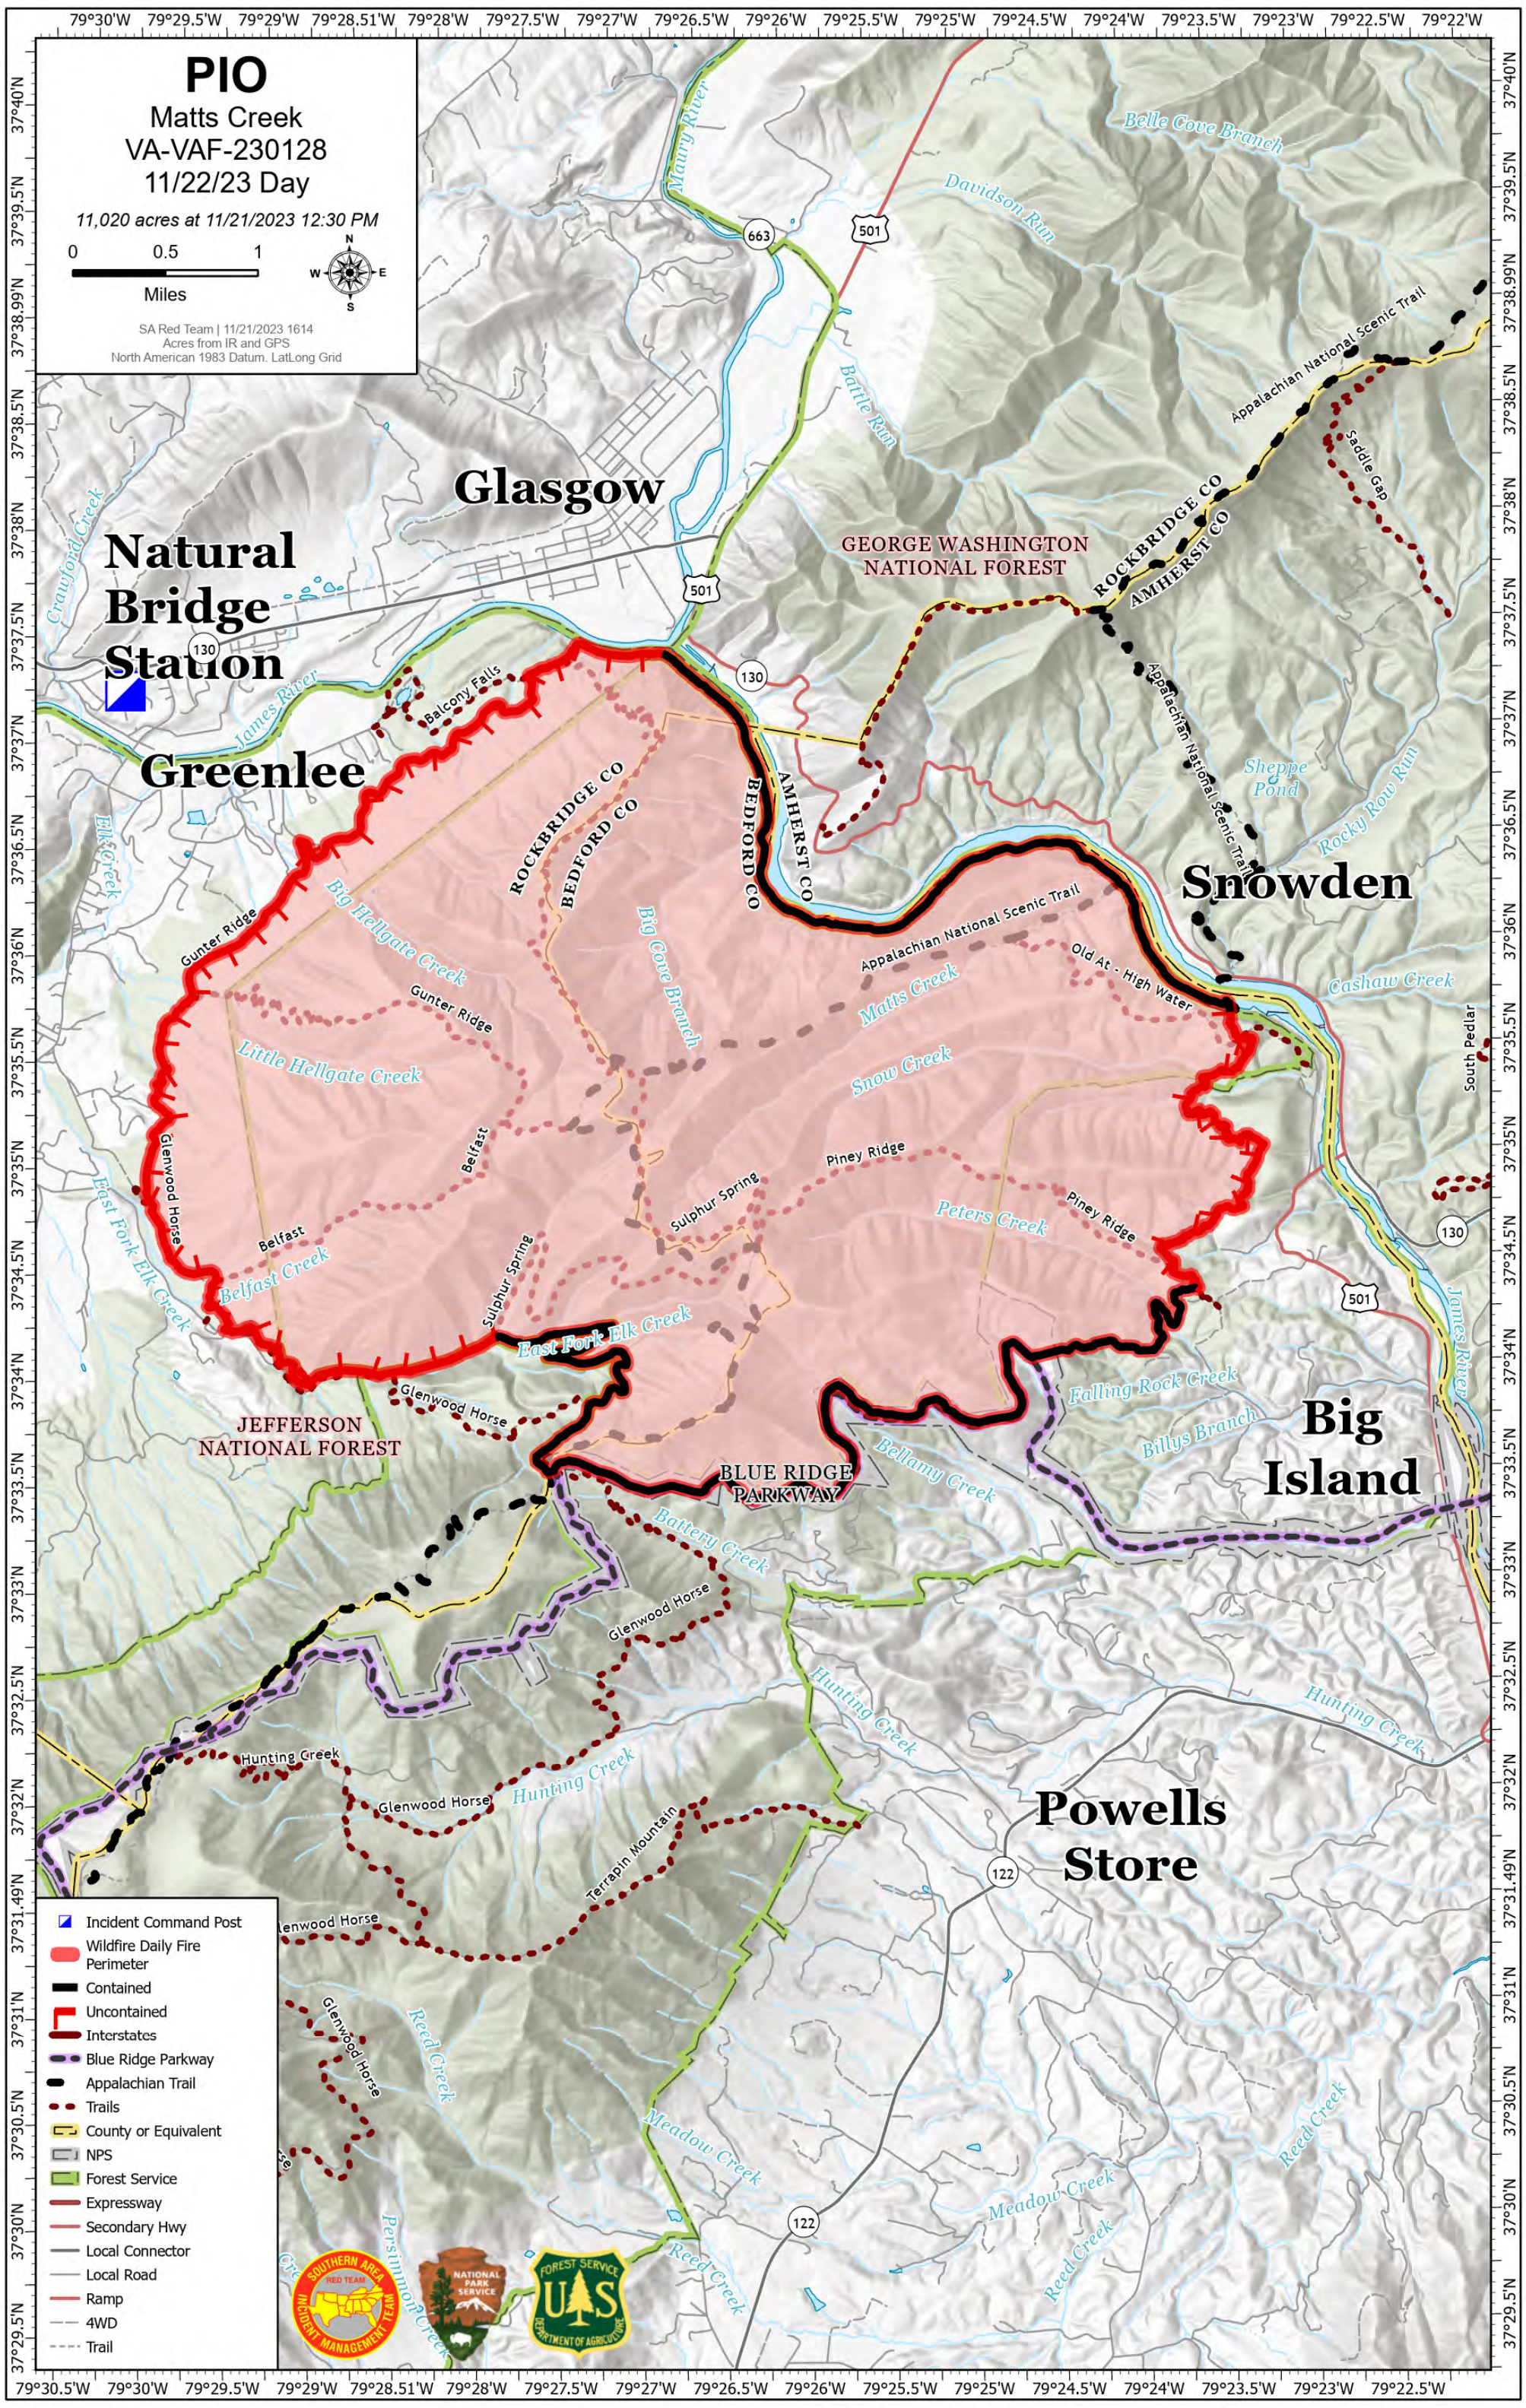

PIO

Matts Creek
VA-VAF-230128
11/22/23 Day

11,020 acres at 11/21/2023 12:30 PM

SA Red Team | 11/21/2023 1614
Acres from IR and GPS
North American 1983 Datum, LatLong Grid

- Incident Command Post
- Wildfire Daily Fire Perimeter
- Contained
- Uncontained
- Interstates
- Blue Ridge Parkway
- Appalachian Trail
- Trails
- County or Equivalent
- NPS
- Forest Service
- Expressway
- Secondary Hwy
- Local Connector
- Local Road
- Ramp
- 4WD
- Trail