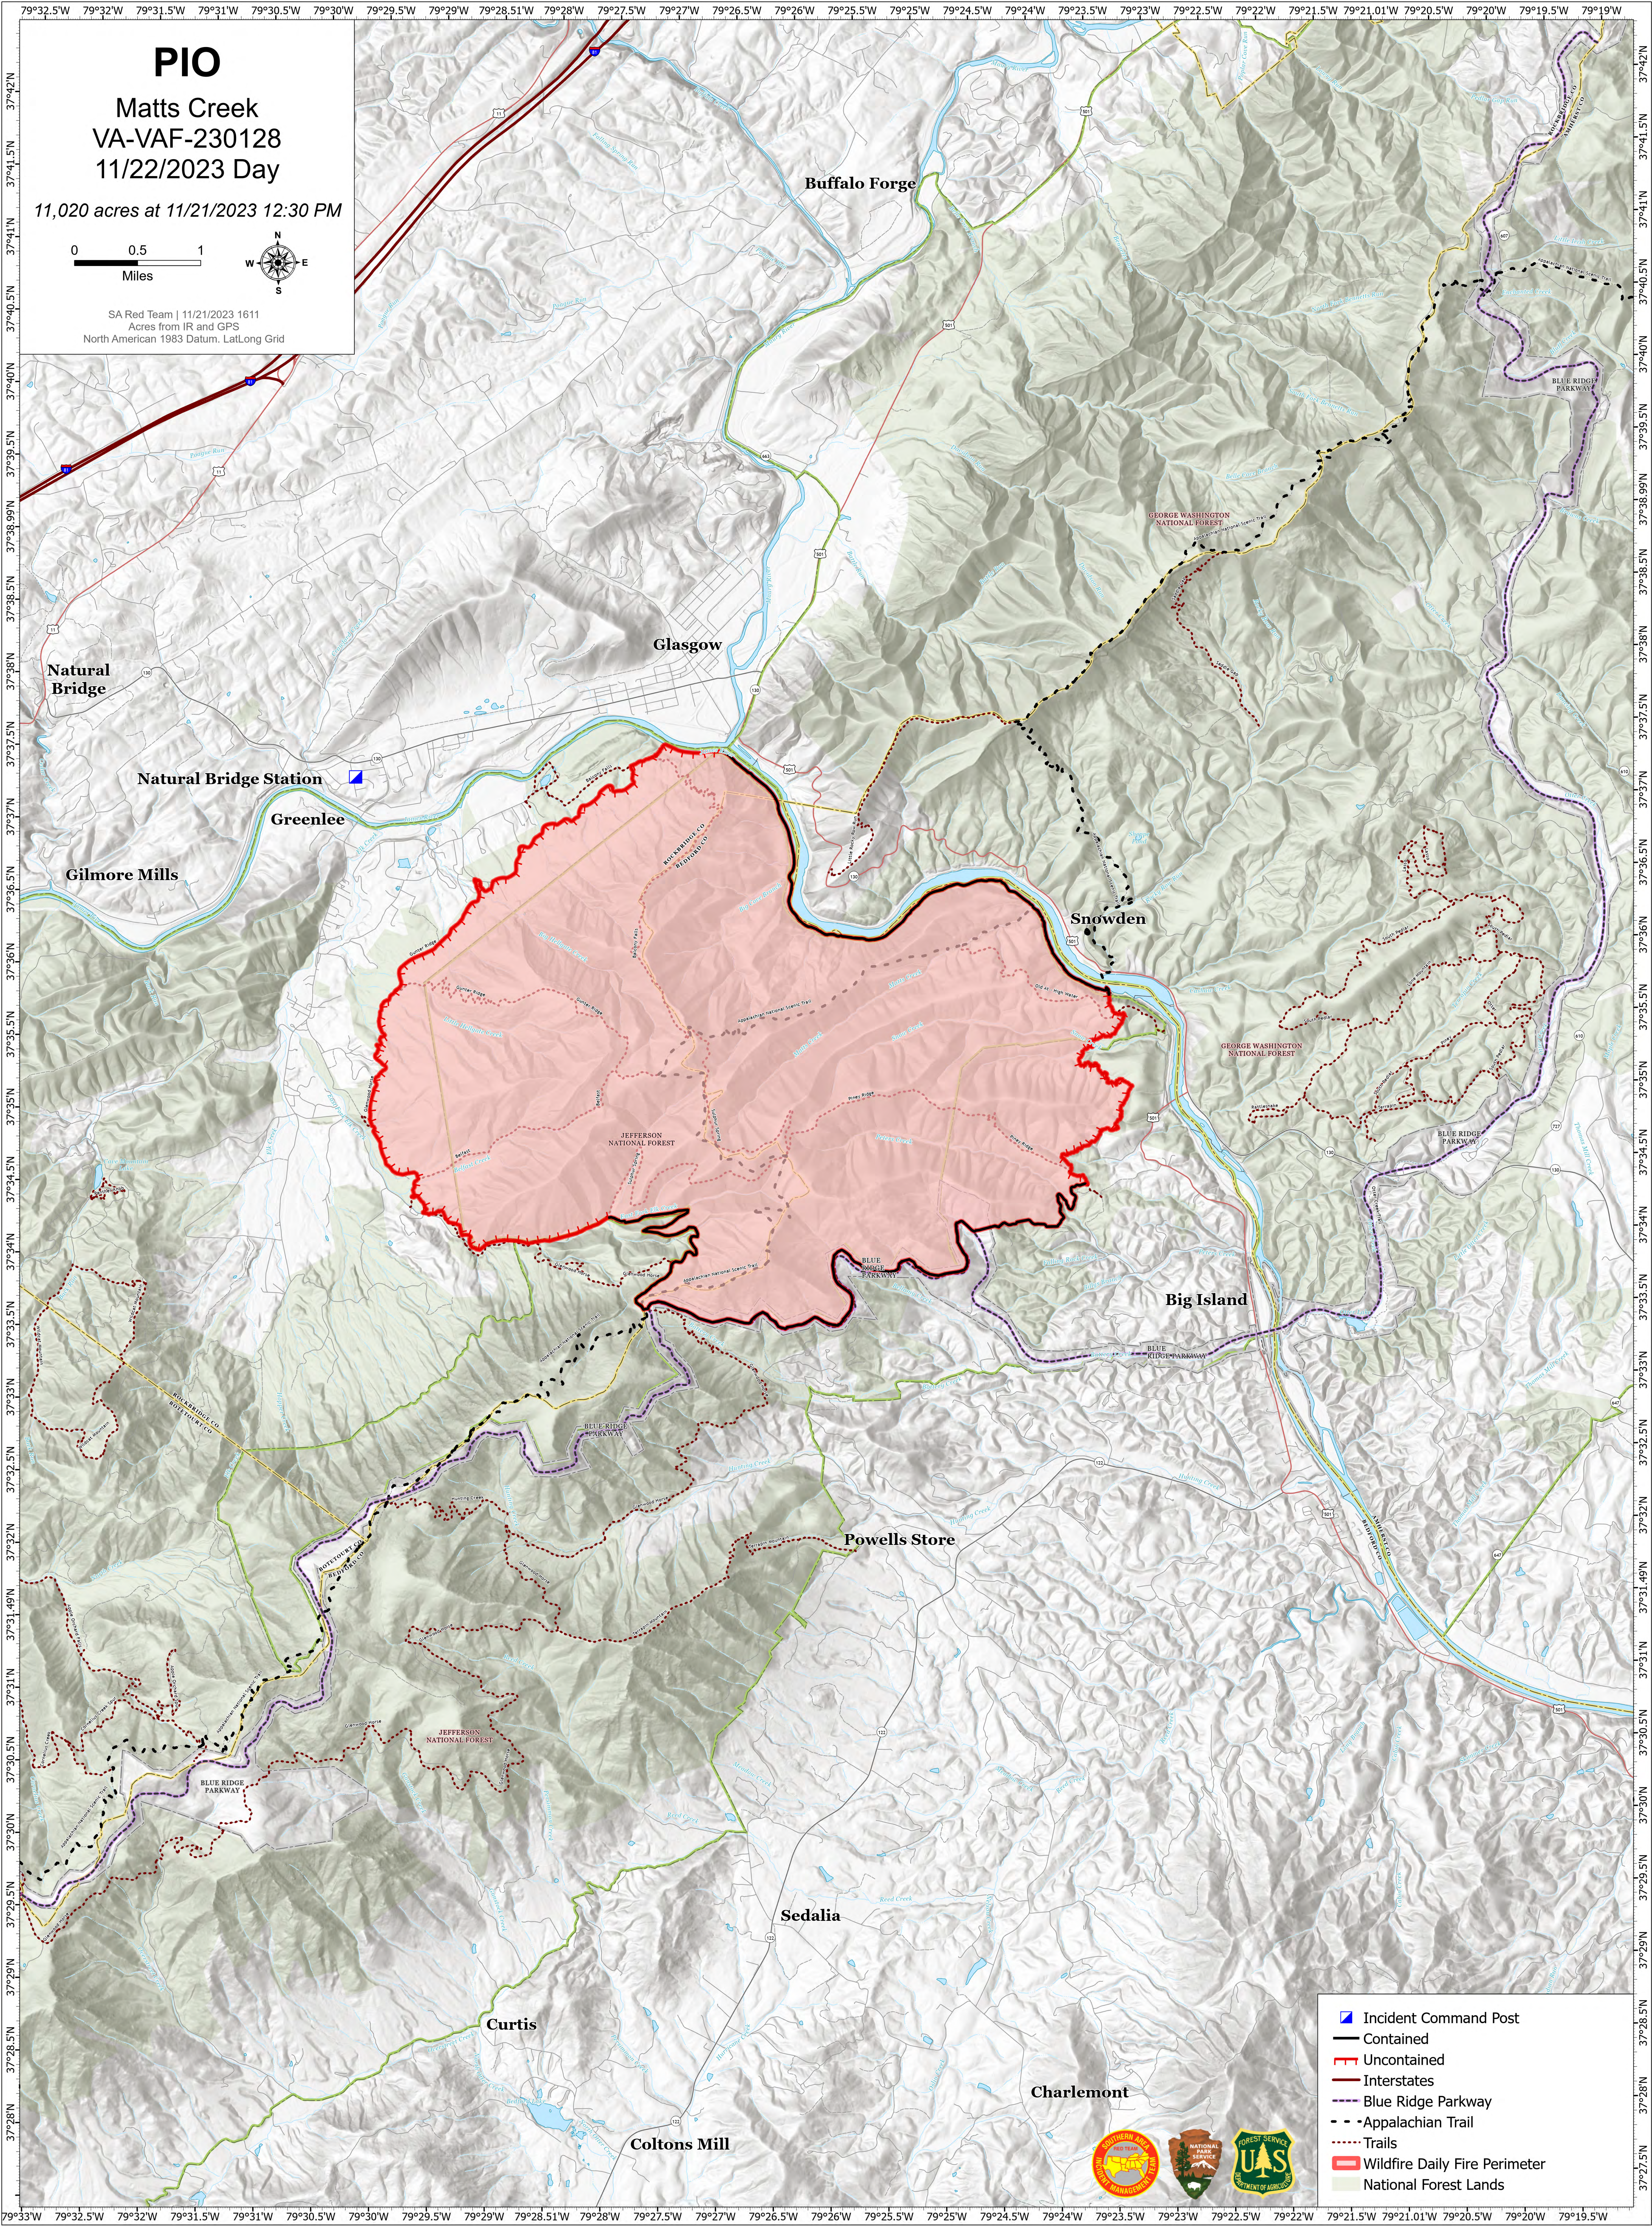

PIO

Matts Creek
VA-VAF-230128
11/22/2023 Day

11,020 acres at 11/21/2023 12:30 PM

SA Red Team | 11/21/2023 1611
Acres from IR and GPS
North American 1983 Datum, Lat/Long Grid

- Incident Command Post
- Contained
- Uncontained
- Interstates
- Blue Ridge Parkway
- Appalachian Trail
- Trails
- Wildfire Daily Fire Perimeter
- National Forest Lands