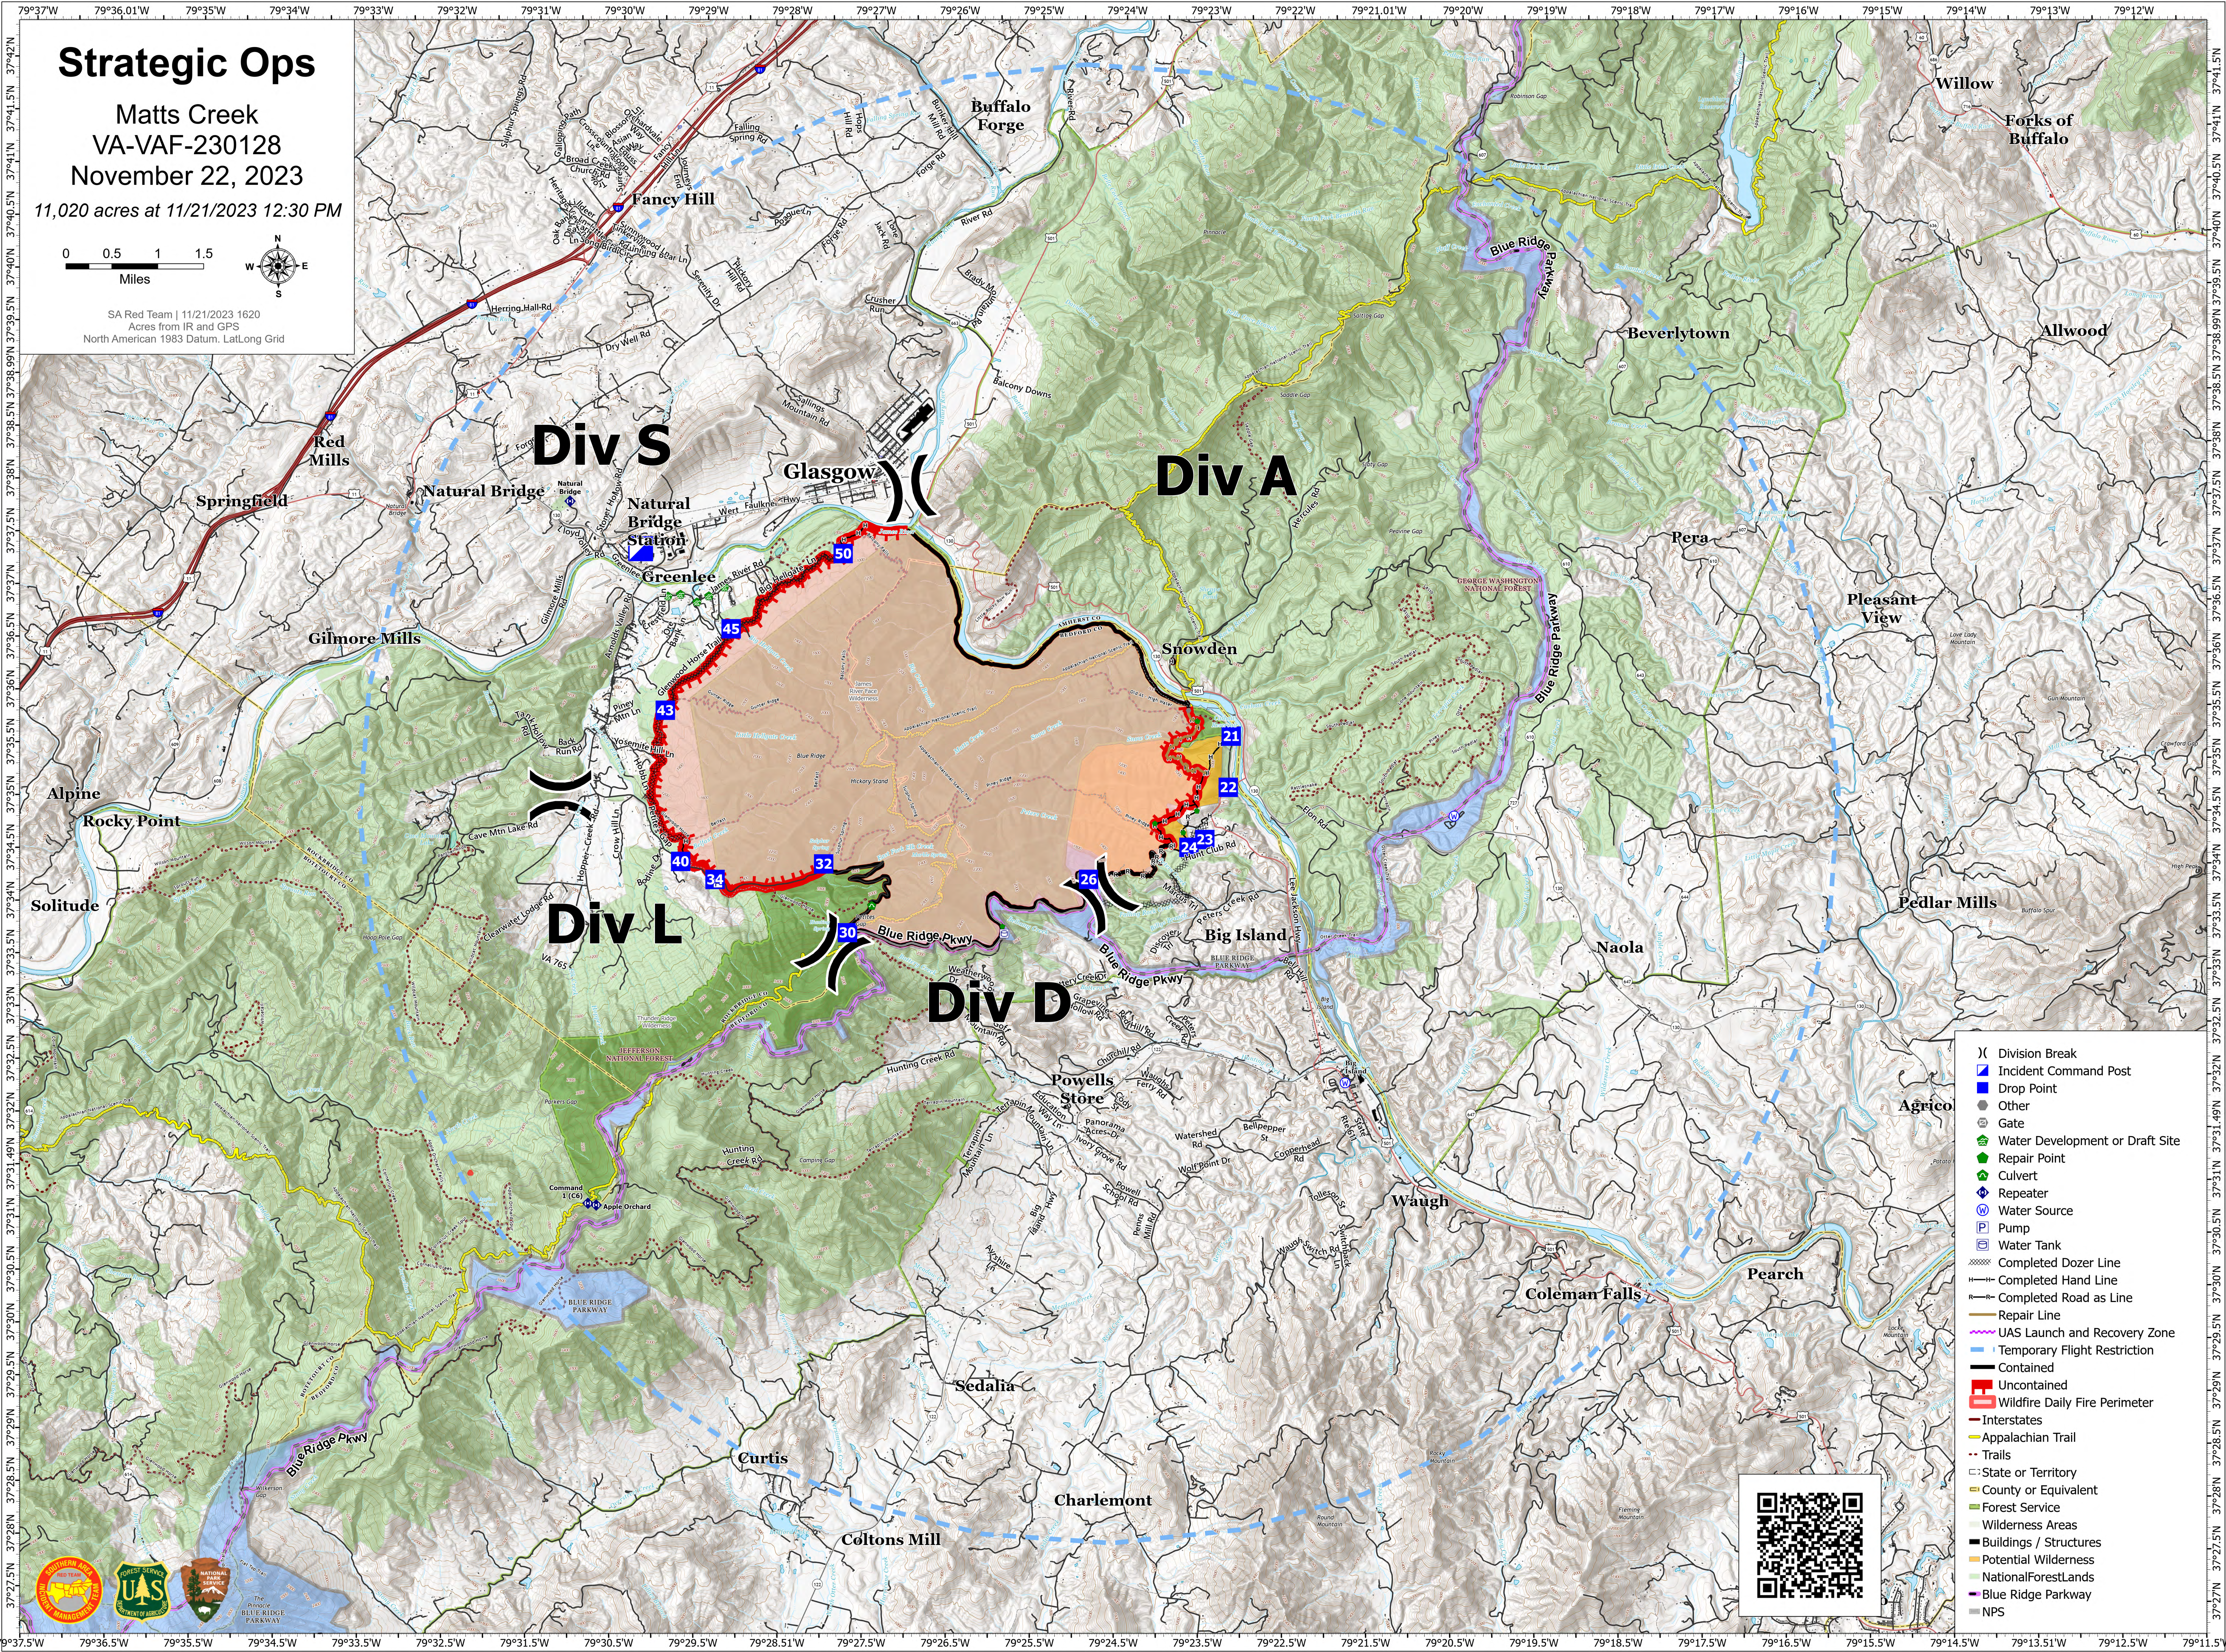

# Strategic Ops

Matts Creek  
VA-VAF-230128  
November 22, 2023

11,020 acres at 11/21/2023 12:30 PM

SA Red Team | 11/21/2023 1620  
Acres from IR and GPS  
North American 1983 Datum, Lat/Long Grid

- (X) Division Break
- Incident Command Post
- Drop Point
- Other
- Gate
- Water Development or Draft Site
- Repair Point
- Culvert
- Repeater
- Water Source
- Pump
- Water Tank
- Completed Dozer Line
- Completed Hand Line
- Completed Road as Line
- Repair Line
- UAS Launch and Recovery Zone
- Temporary Flight Restriction
- Contained
- Uncontained
- Wildfire Daily Fire Perimeter
- Interstates
- Appalachian Trail
- Trails
- State or Territory
- County or Equivalent
- Forest Service
- Wilderness Areas
- Buildings / Structures
- Potential Wilderness
- National Forest/Lands
- Blue Ridge Parkway
- NPS