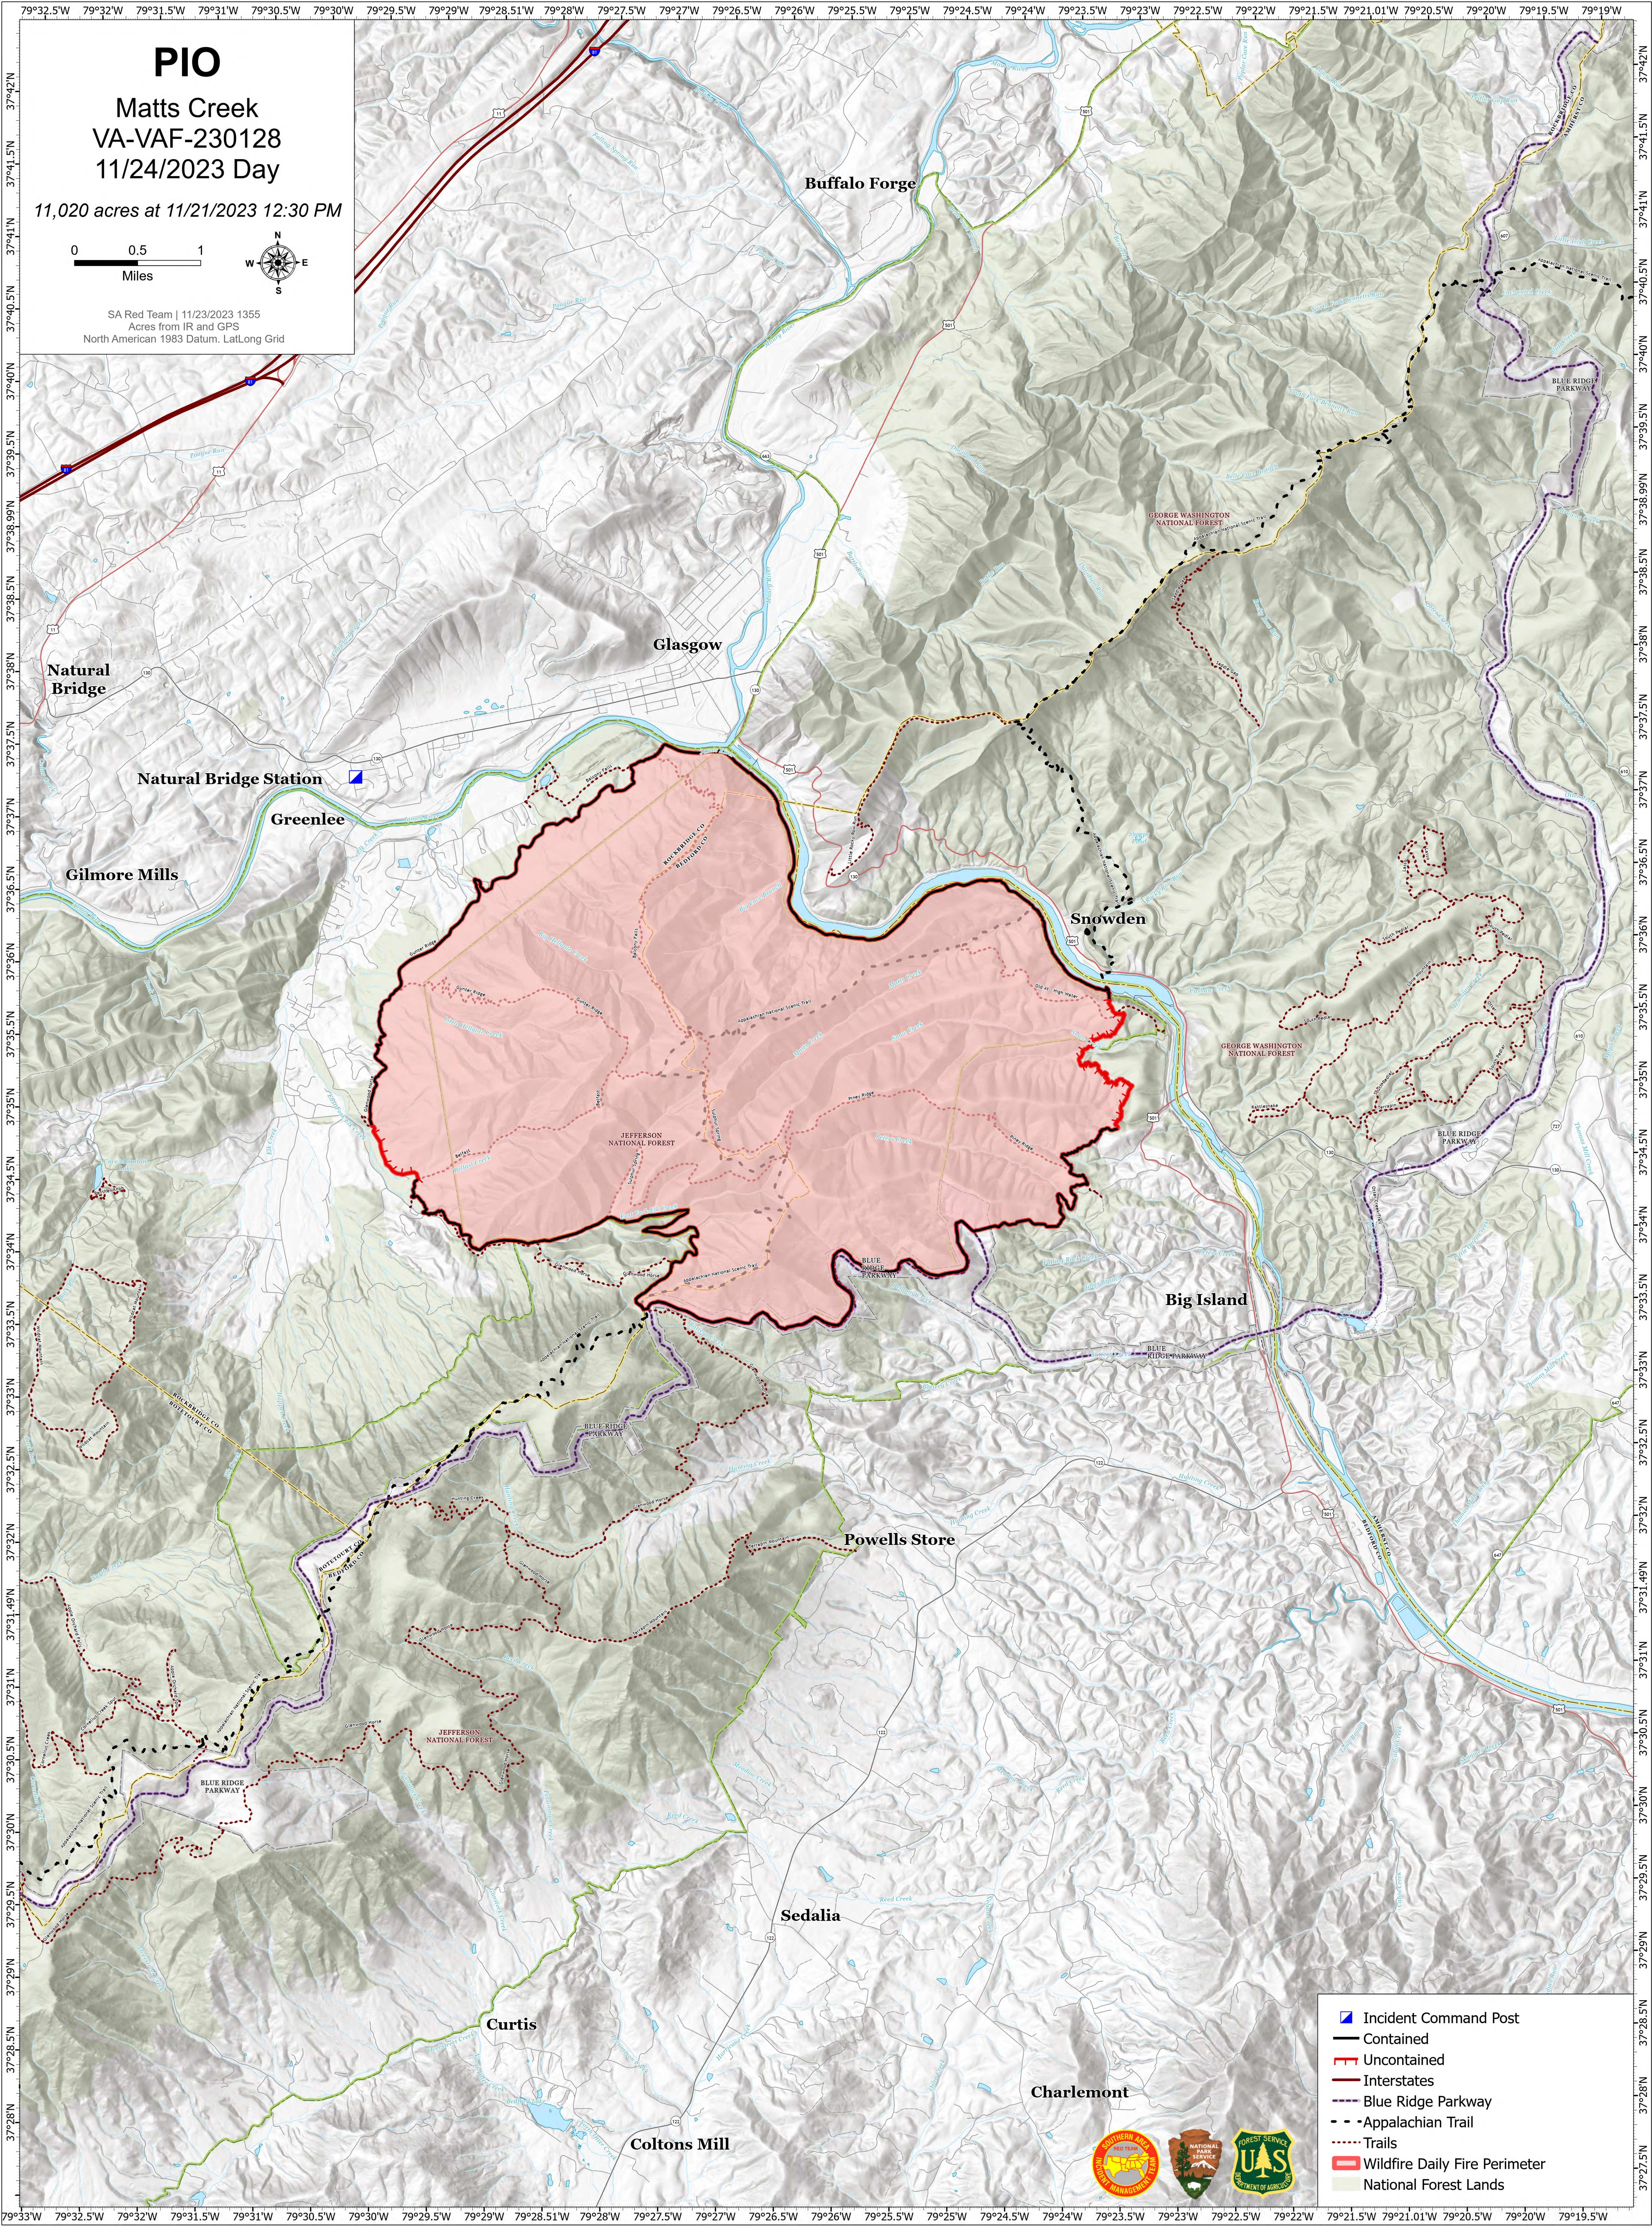

PIO

Matts Creek
VA-VAF-230128
11/24/2023 Day

11,020 acres at 11/21/2023 12:30 PM

SA Red Team | 11/23/2023 1355
Acres from IR and GPS
North American 1983 Datum, Lat/Long Grid

- Incident Command Post
- Contained
- Uncontained
- Interstates
- Blue Ridge Parkway
- Appalachian Trail
- Trails
- Wildfire Daily Fire Perimeter
- National Forest Lands