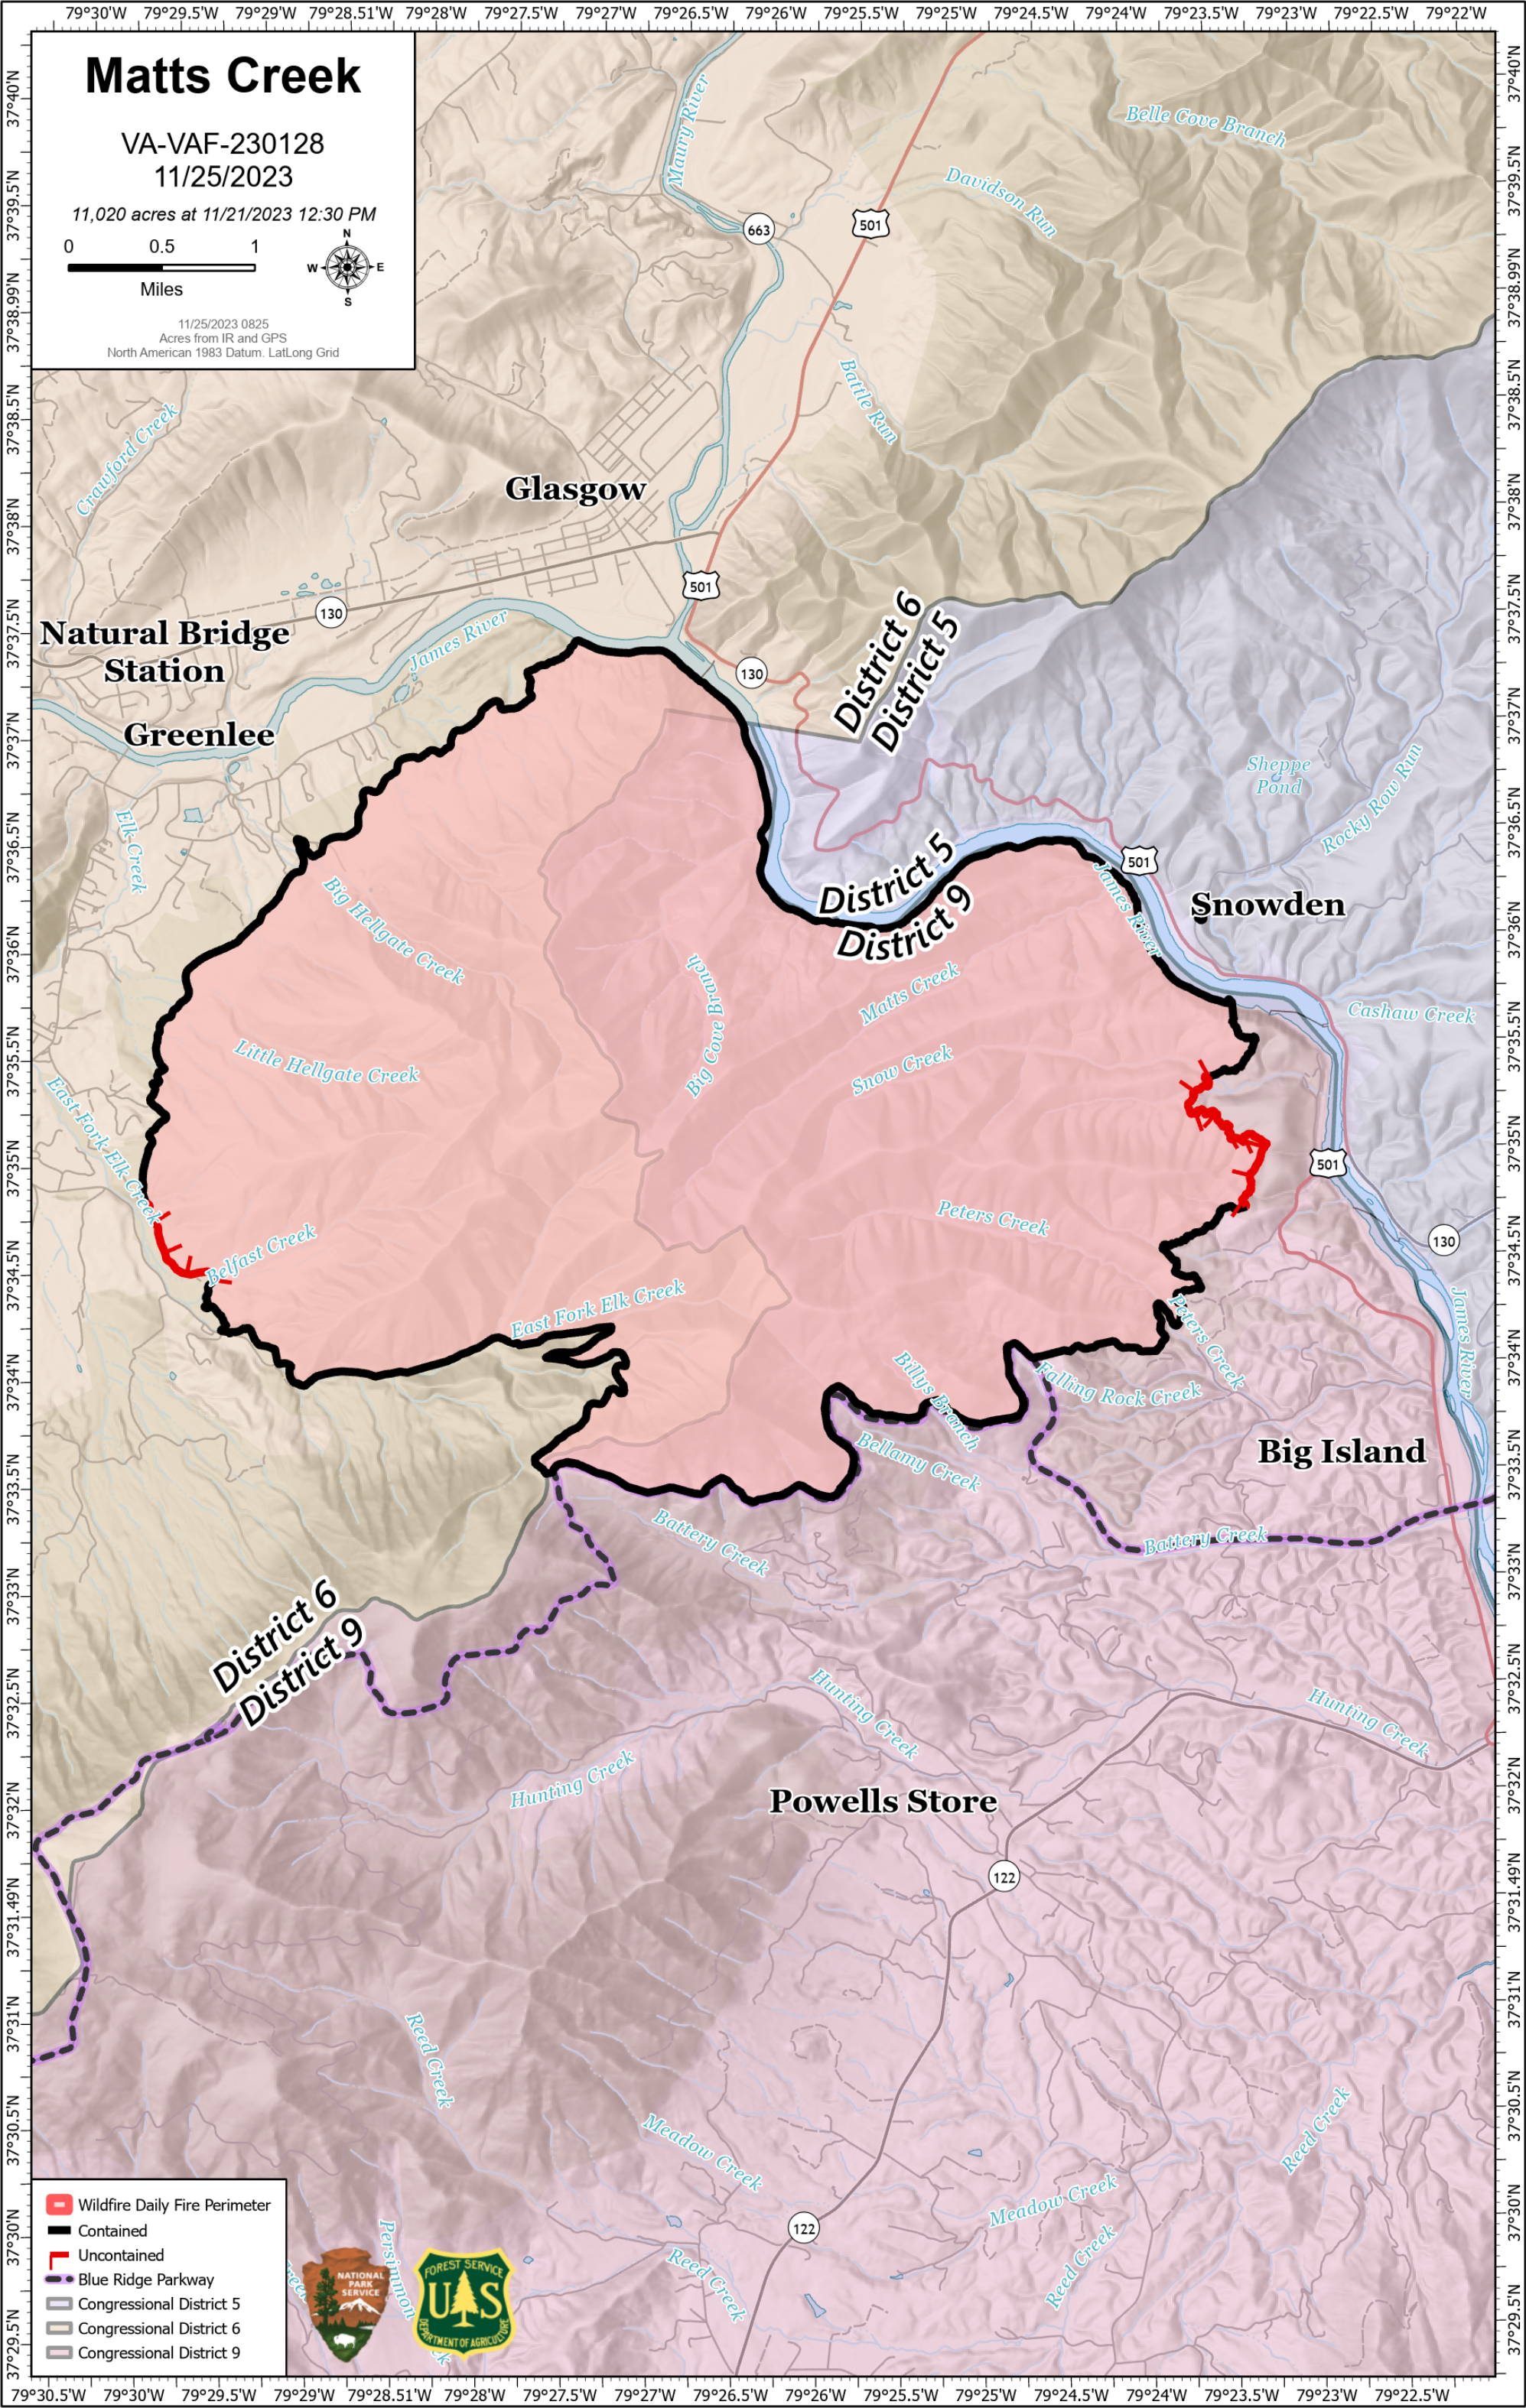

# Matts Creek

VA-VAF-230128  
11/25/2023

11,020 acres at 11/21/2023 12:30 PM

11/25/2023 0825  
Acres from IR and GPS  
North American 1983 Datum, LatLong Grid

- Wildfire Daily Fire Perimeter
- Contained
- Uncontained
- Blue Ridge Parkway
- Congressional District 5
- Congressional District 6
- Congressional District 9