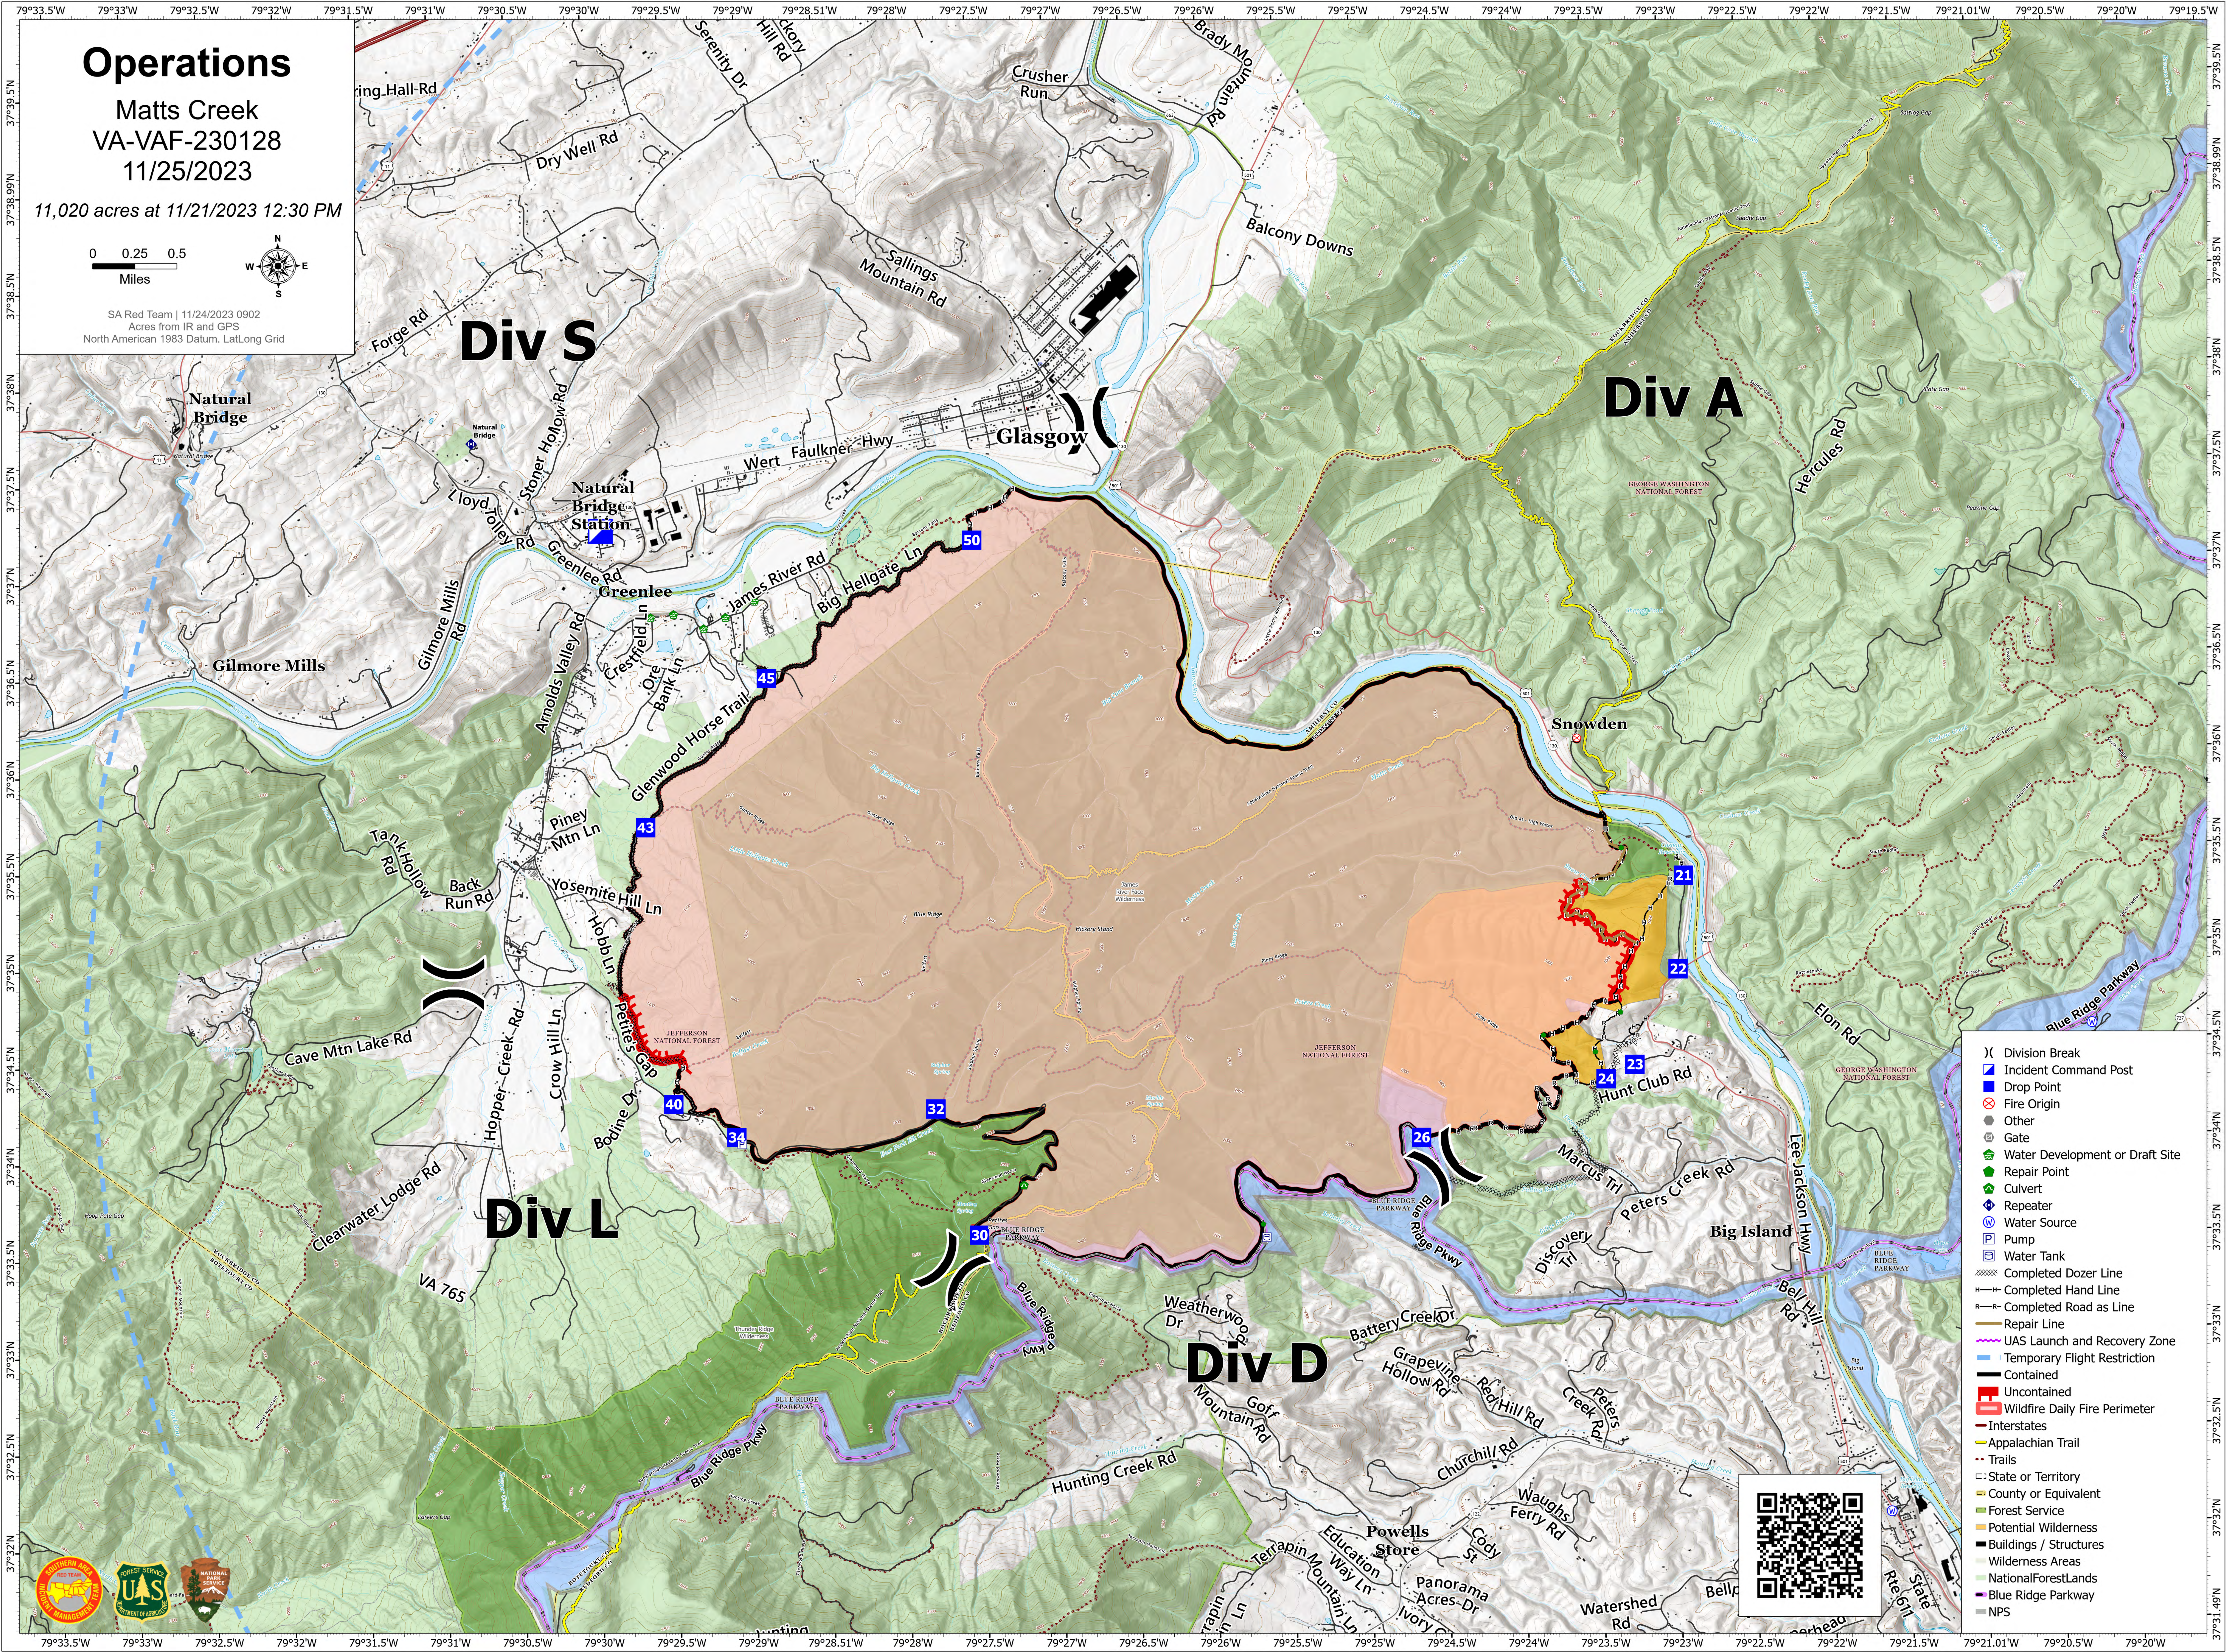

Operations

Matts Creek
VA-VAF-230128
11/25/2023

11,020 acres at 11/21/2023 12:30 PM

0 0.25 0.5
Miles

SA Red Team | 11/24/2023 0902
Acres from IR and GPS
North American 1983 Datum. Lat/Long Grid

Div S

Div A

Div L

Div D

Glasgow

Snowden

Big Island

- (X) Division Break
- █ Incident Command Post
- █ Drop Point
- Fire Origin
- Other
- Gate
- █ Water Development or Draft Site
- █ Repair Point
- █ Culvert
- █ Repeater
- █ Water Source
- █ Pump
- █ Water Tank
- Completed Dozer Line
- Completed Hand Line
- Completed Road as Line
- Repair Line
- UAS Launch and Recovery Zone
- Temporary Flight Restriction
- █ Contained
- █ Uncontained
- █ Wildfire Daily Fire Perimeter
- Interstates
- Appalachian Trail
- Trails
- State or Territory
- County or Equivalent
- Forest Service
- Potential Wilderness
- █ Buildings / Structures
- Wilderness Areas
- National Forest Lands
- Blue Ridge Parkway
- NPS