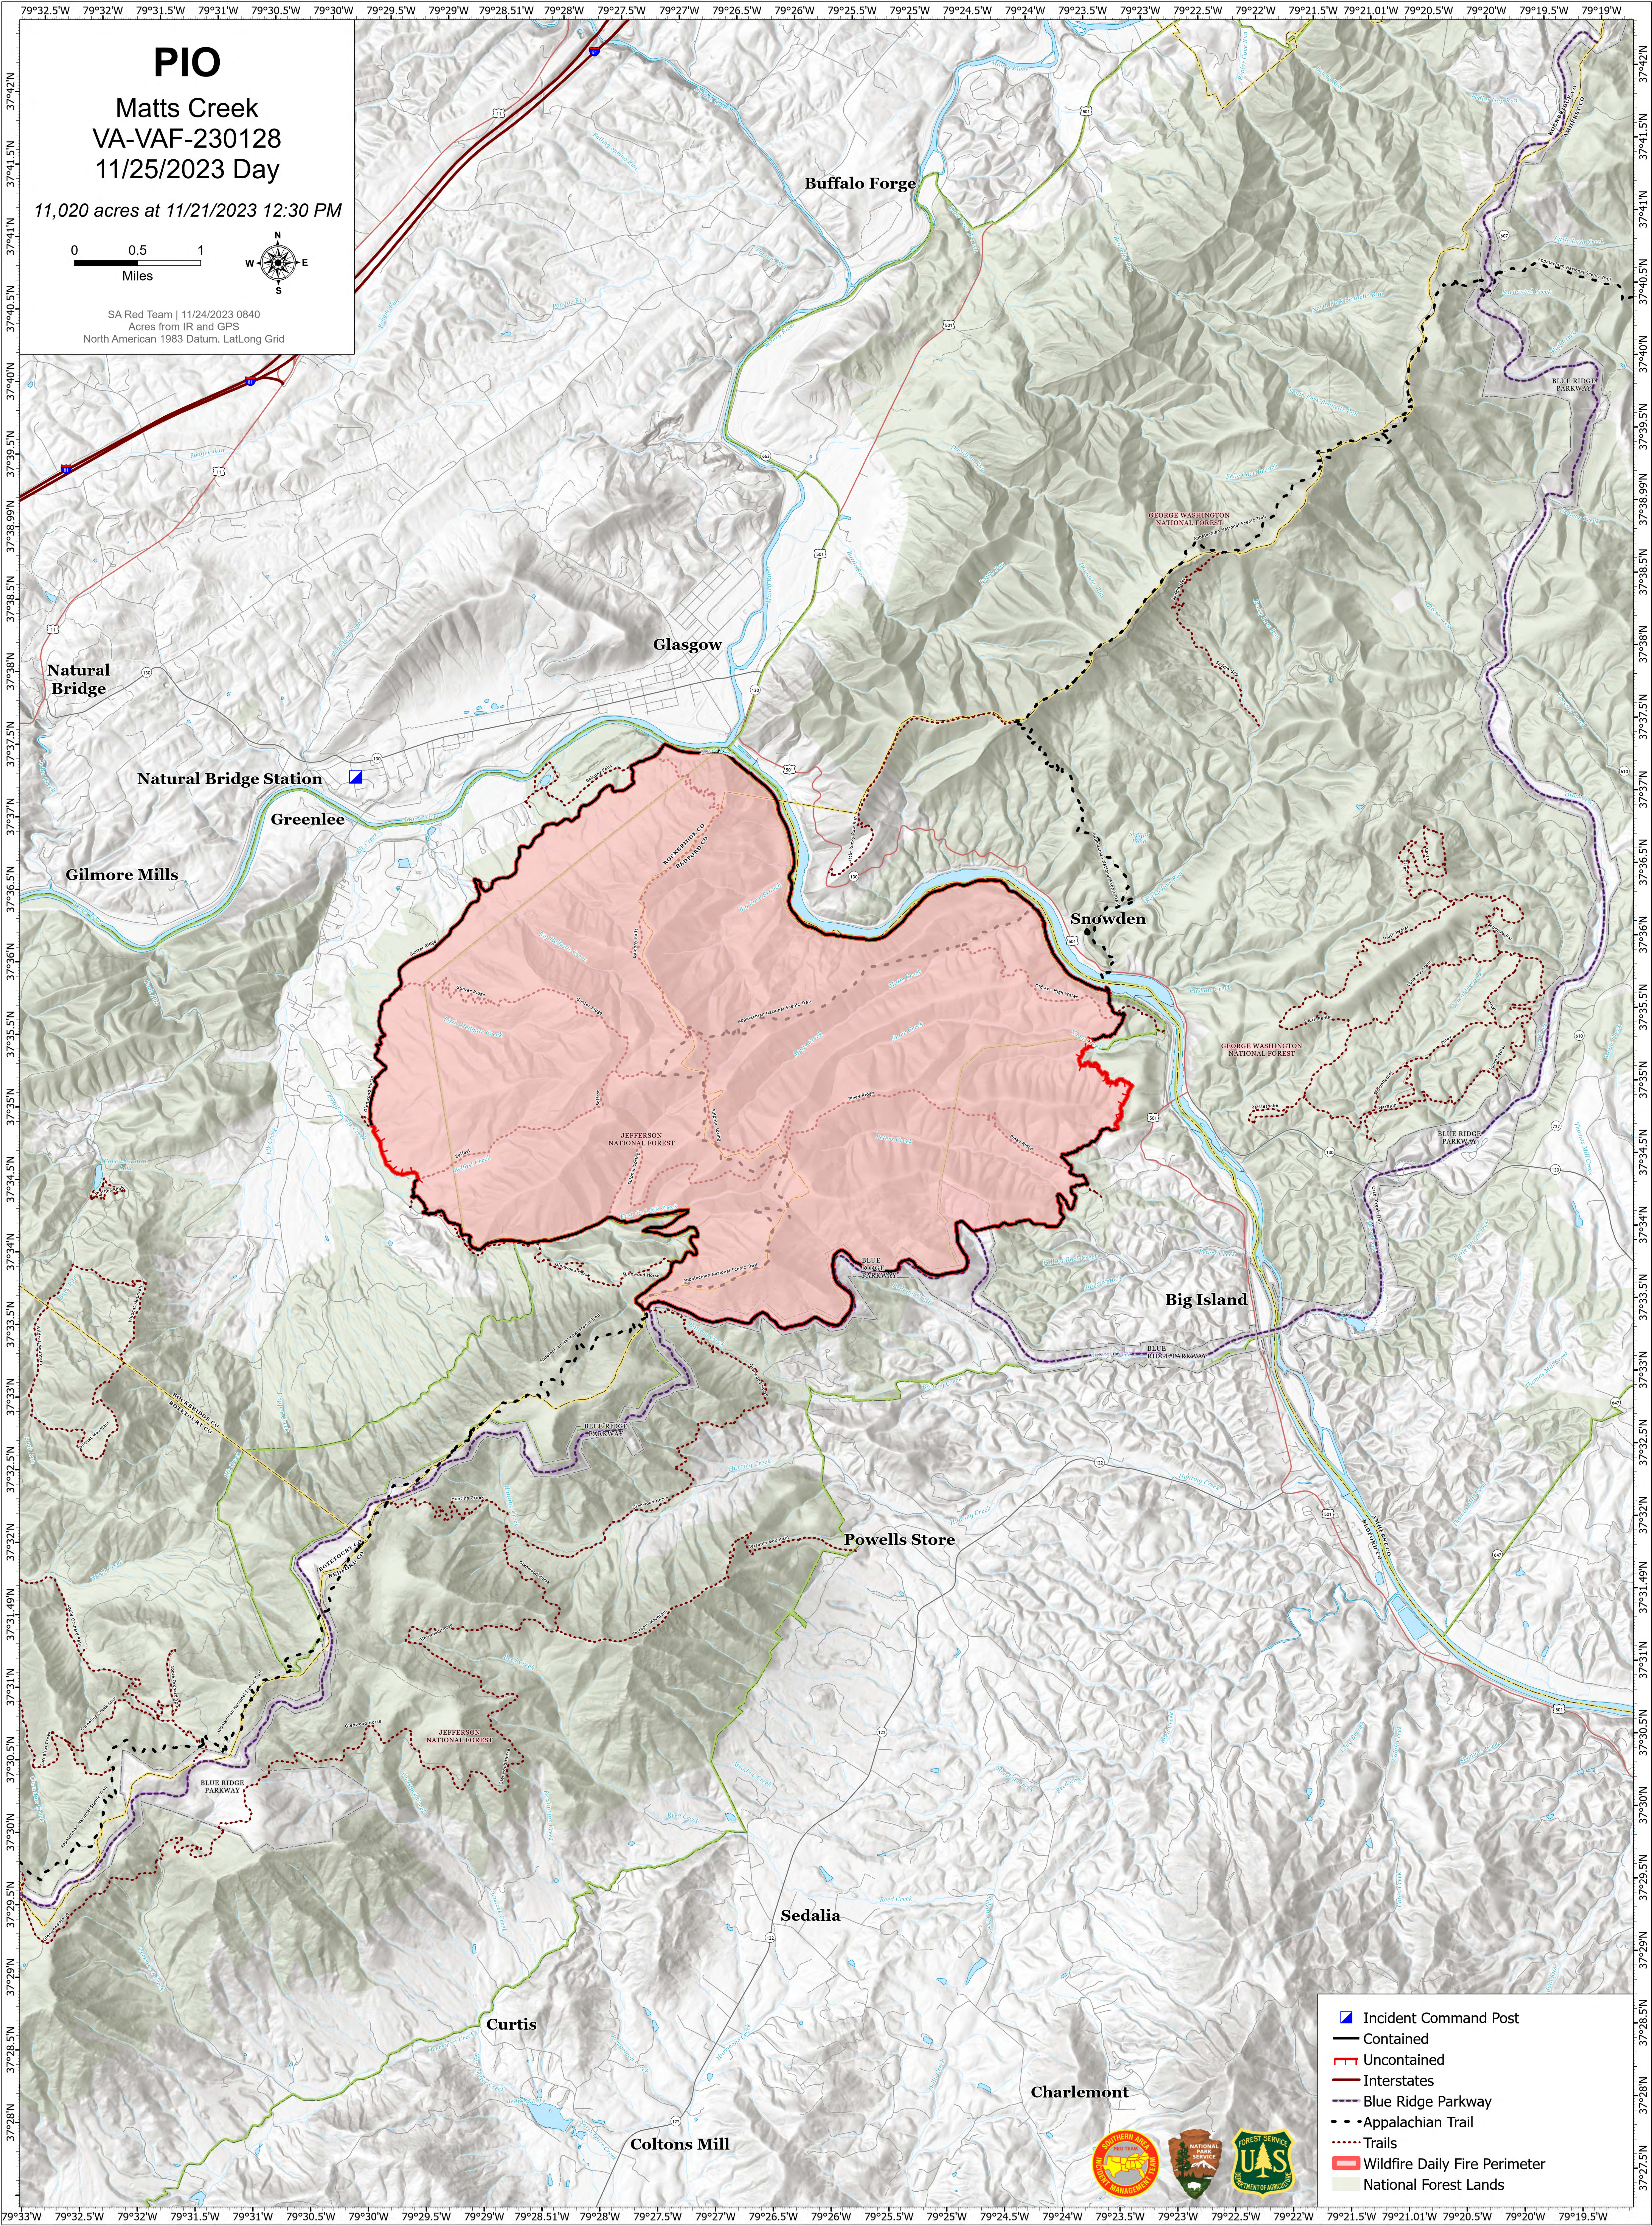

# PIO

Matts Creek  
VA-VAF-230128  
11/25/2023 Day

11,020 acres at 11/21/2023 12:30 PM

SA Red Team | 11/24/2023 0840  
Acres from IR and GPS  
North American 1983 Datum, Lat/Long Grid

- Incident Command Post
- Contained
- Uncontained
- Interstates
- Blue Ridge Parkway
- Appalachian Trail
- Trails
- Wildfire Daily Fire Perimeter
- National Forest Lands