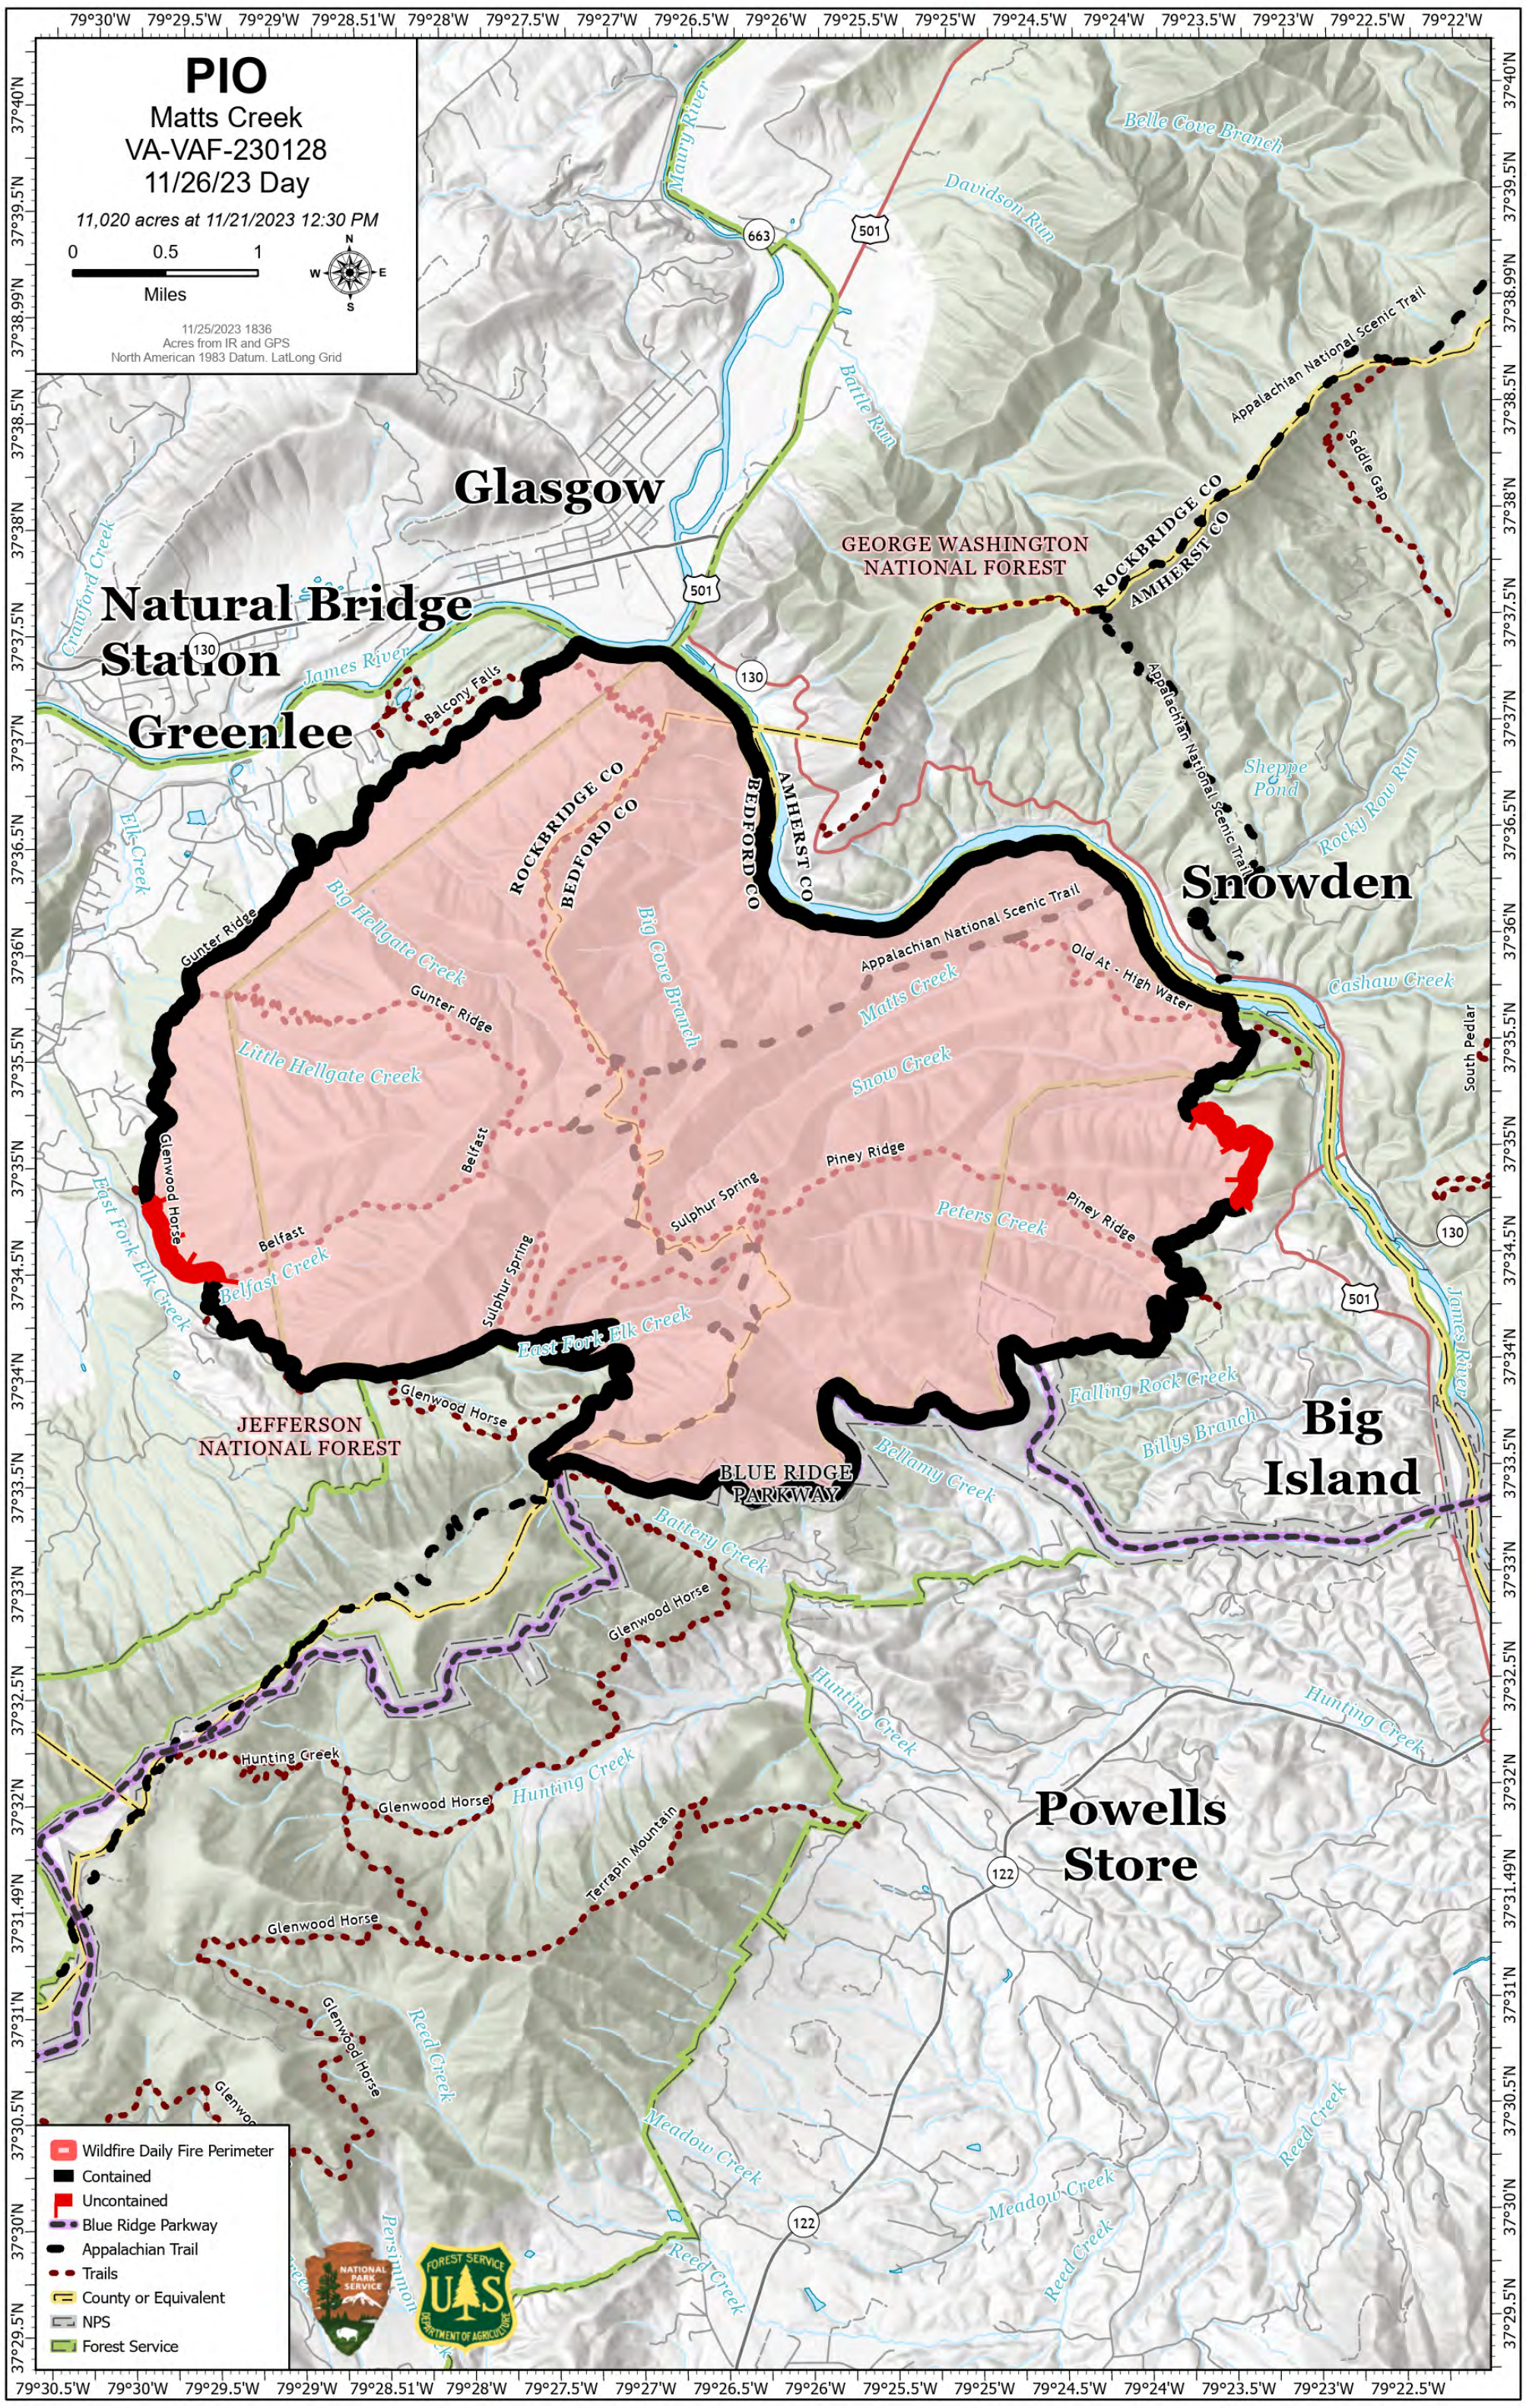

PIO

Matts Creek
VA-VAF-230128
11/26/23 Day

11,020 acres at 11/21/2023 12:30 PM

11/25/2023 1836
Acres from IR and GPS
North American 1983 Datum, LatLong Grid

- Wildfire Daily Fire Perimeter
- Contained
- Uncontained
- Blue Ridge Parkway
- Appalachian Trail
- Trails
- County or Equivalent
- NPS
- Forest Service