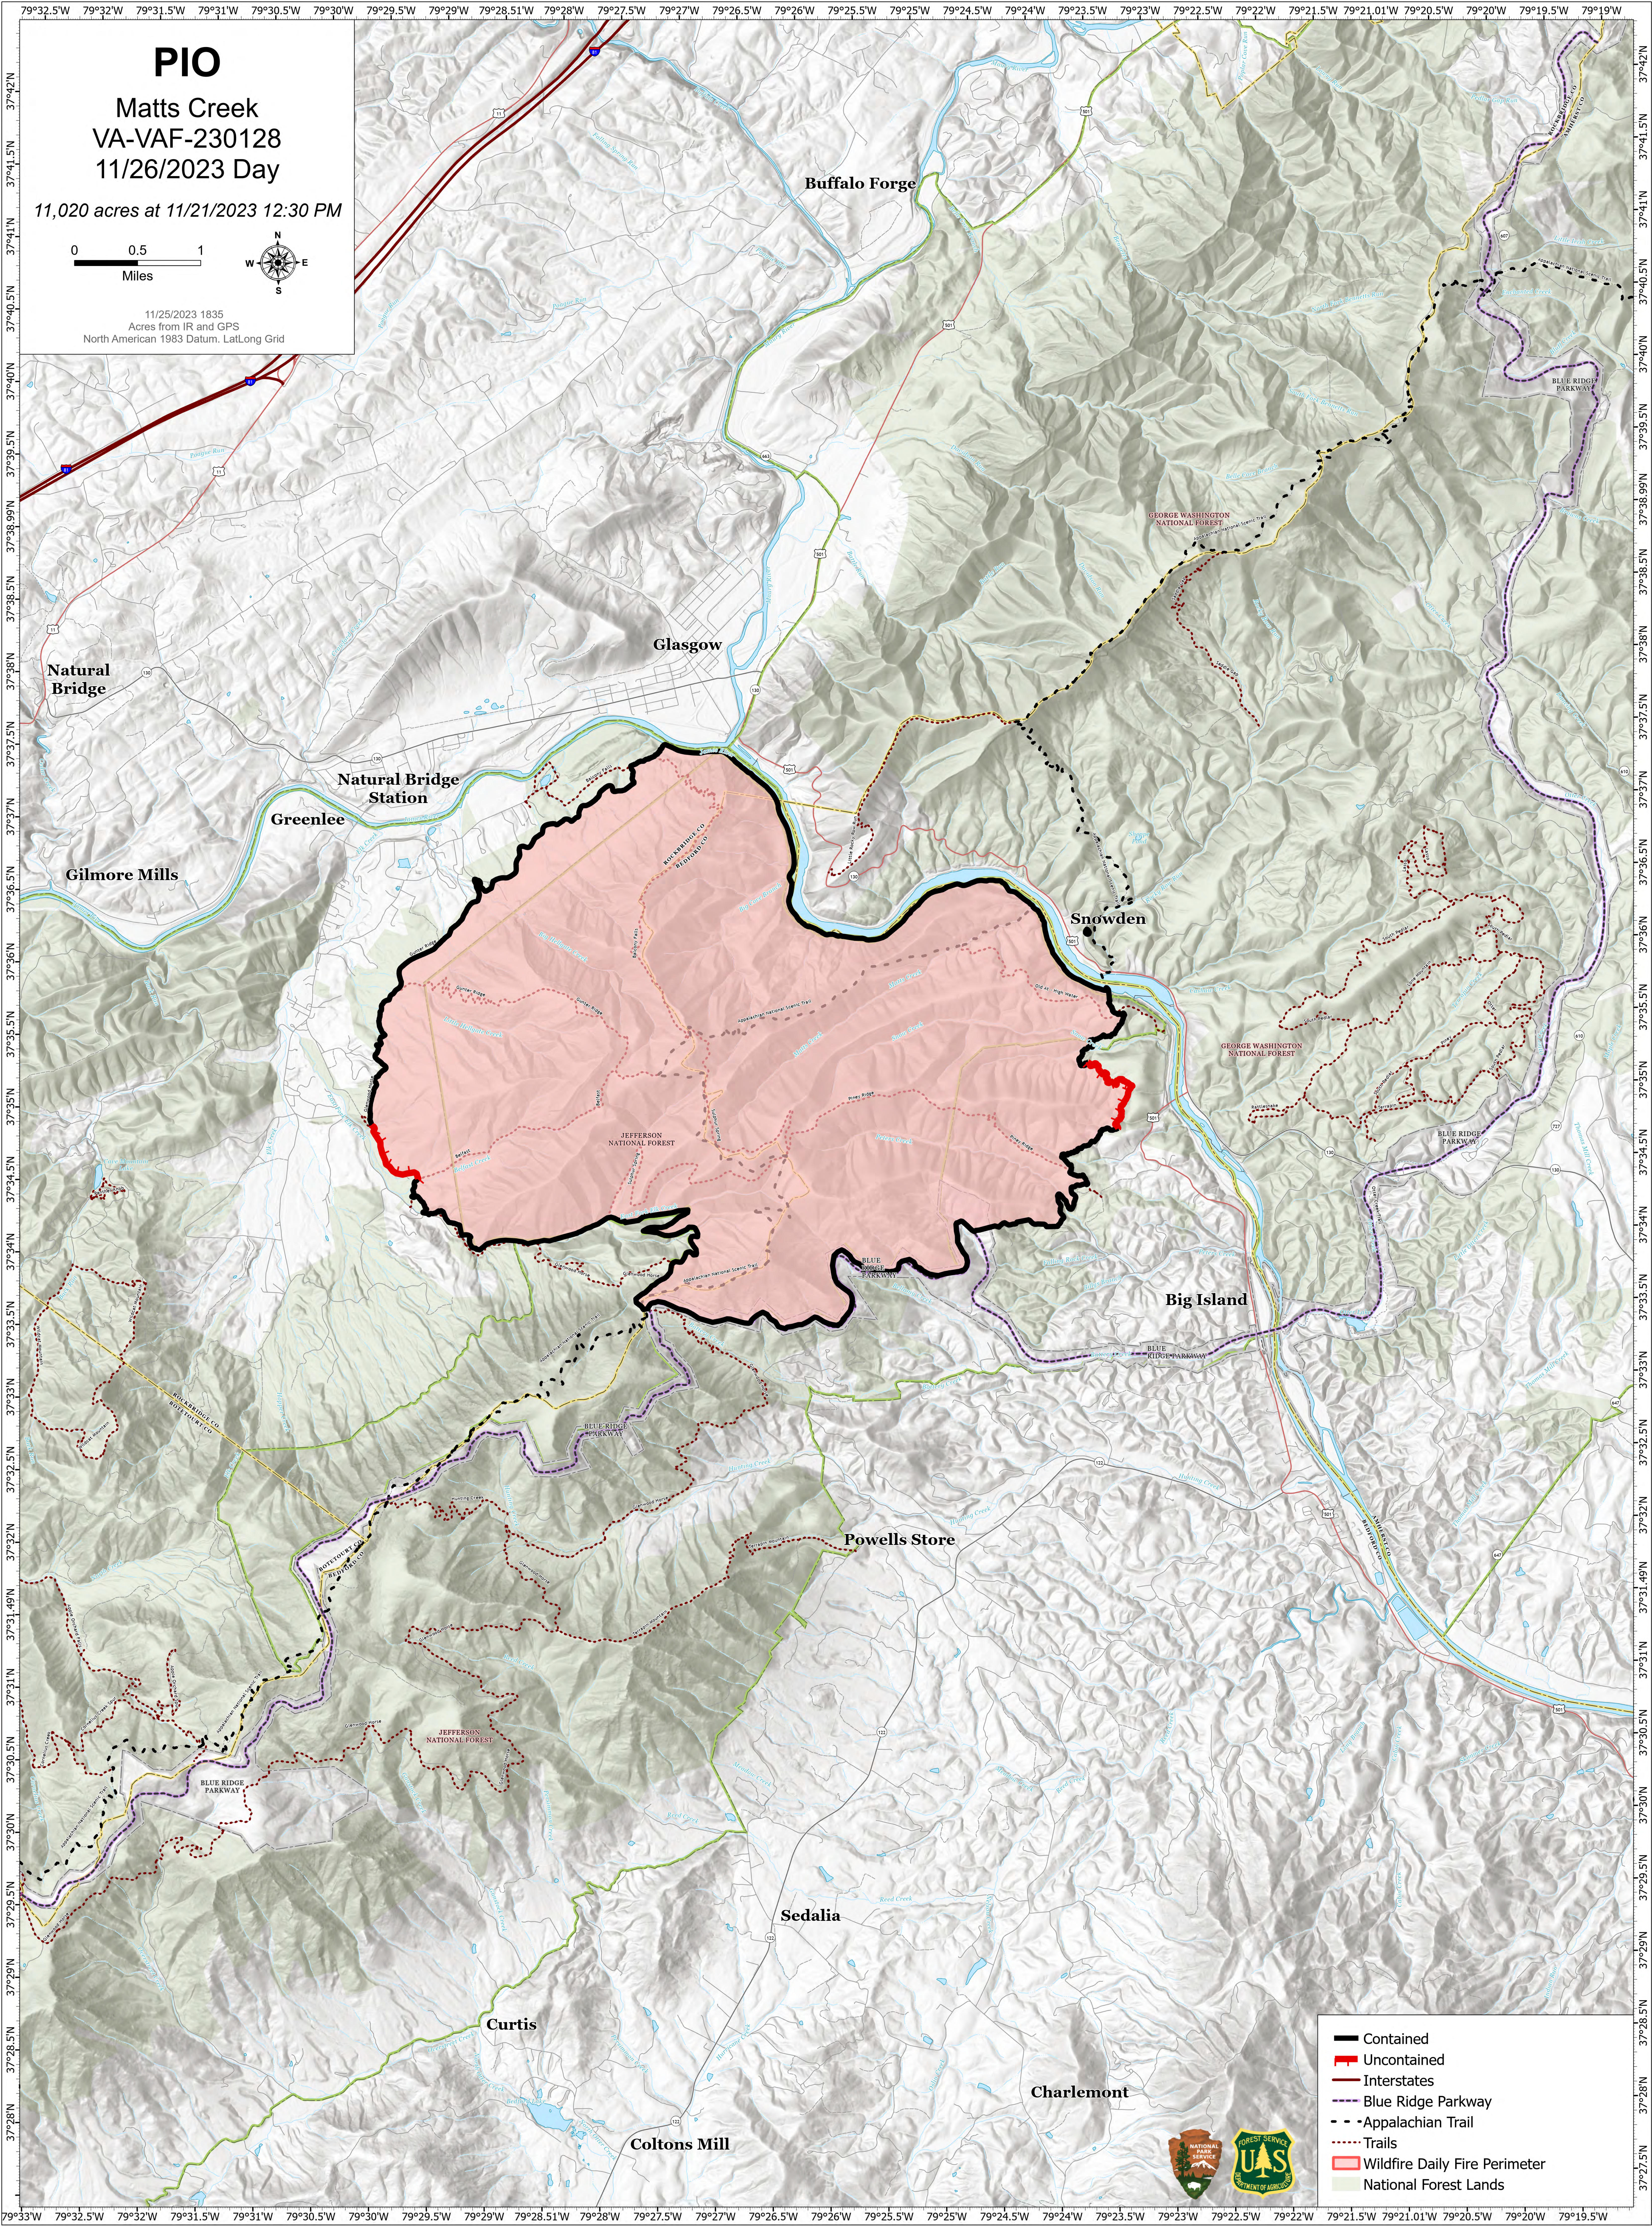

PIO

Matts Creek
VA-VAF-230128
11/26/2023 Day

11,020 acres at 11/21/2023 12:30 PM

11/25/2023 1835
Acres from IR and GPS
North American 1983 Datum, Lat/Long Grid

- Contained
- Uncontained
- Interstates
- Blue Ridge Parkway
- Appalachian Trail
- Trails
- Wildfire Daily Fire Perimeter
- National Forest Lands