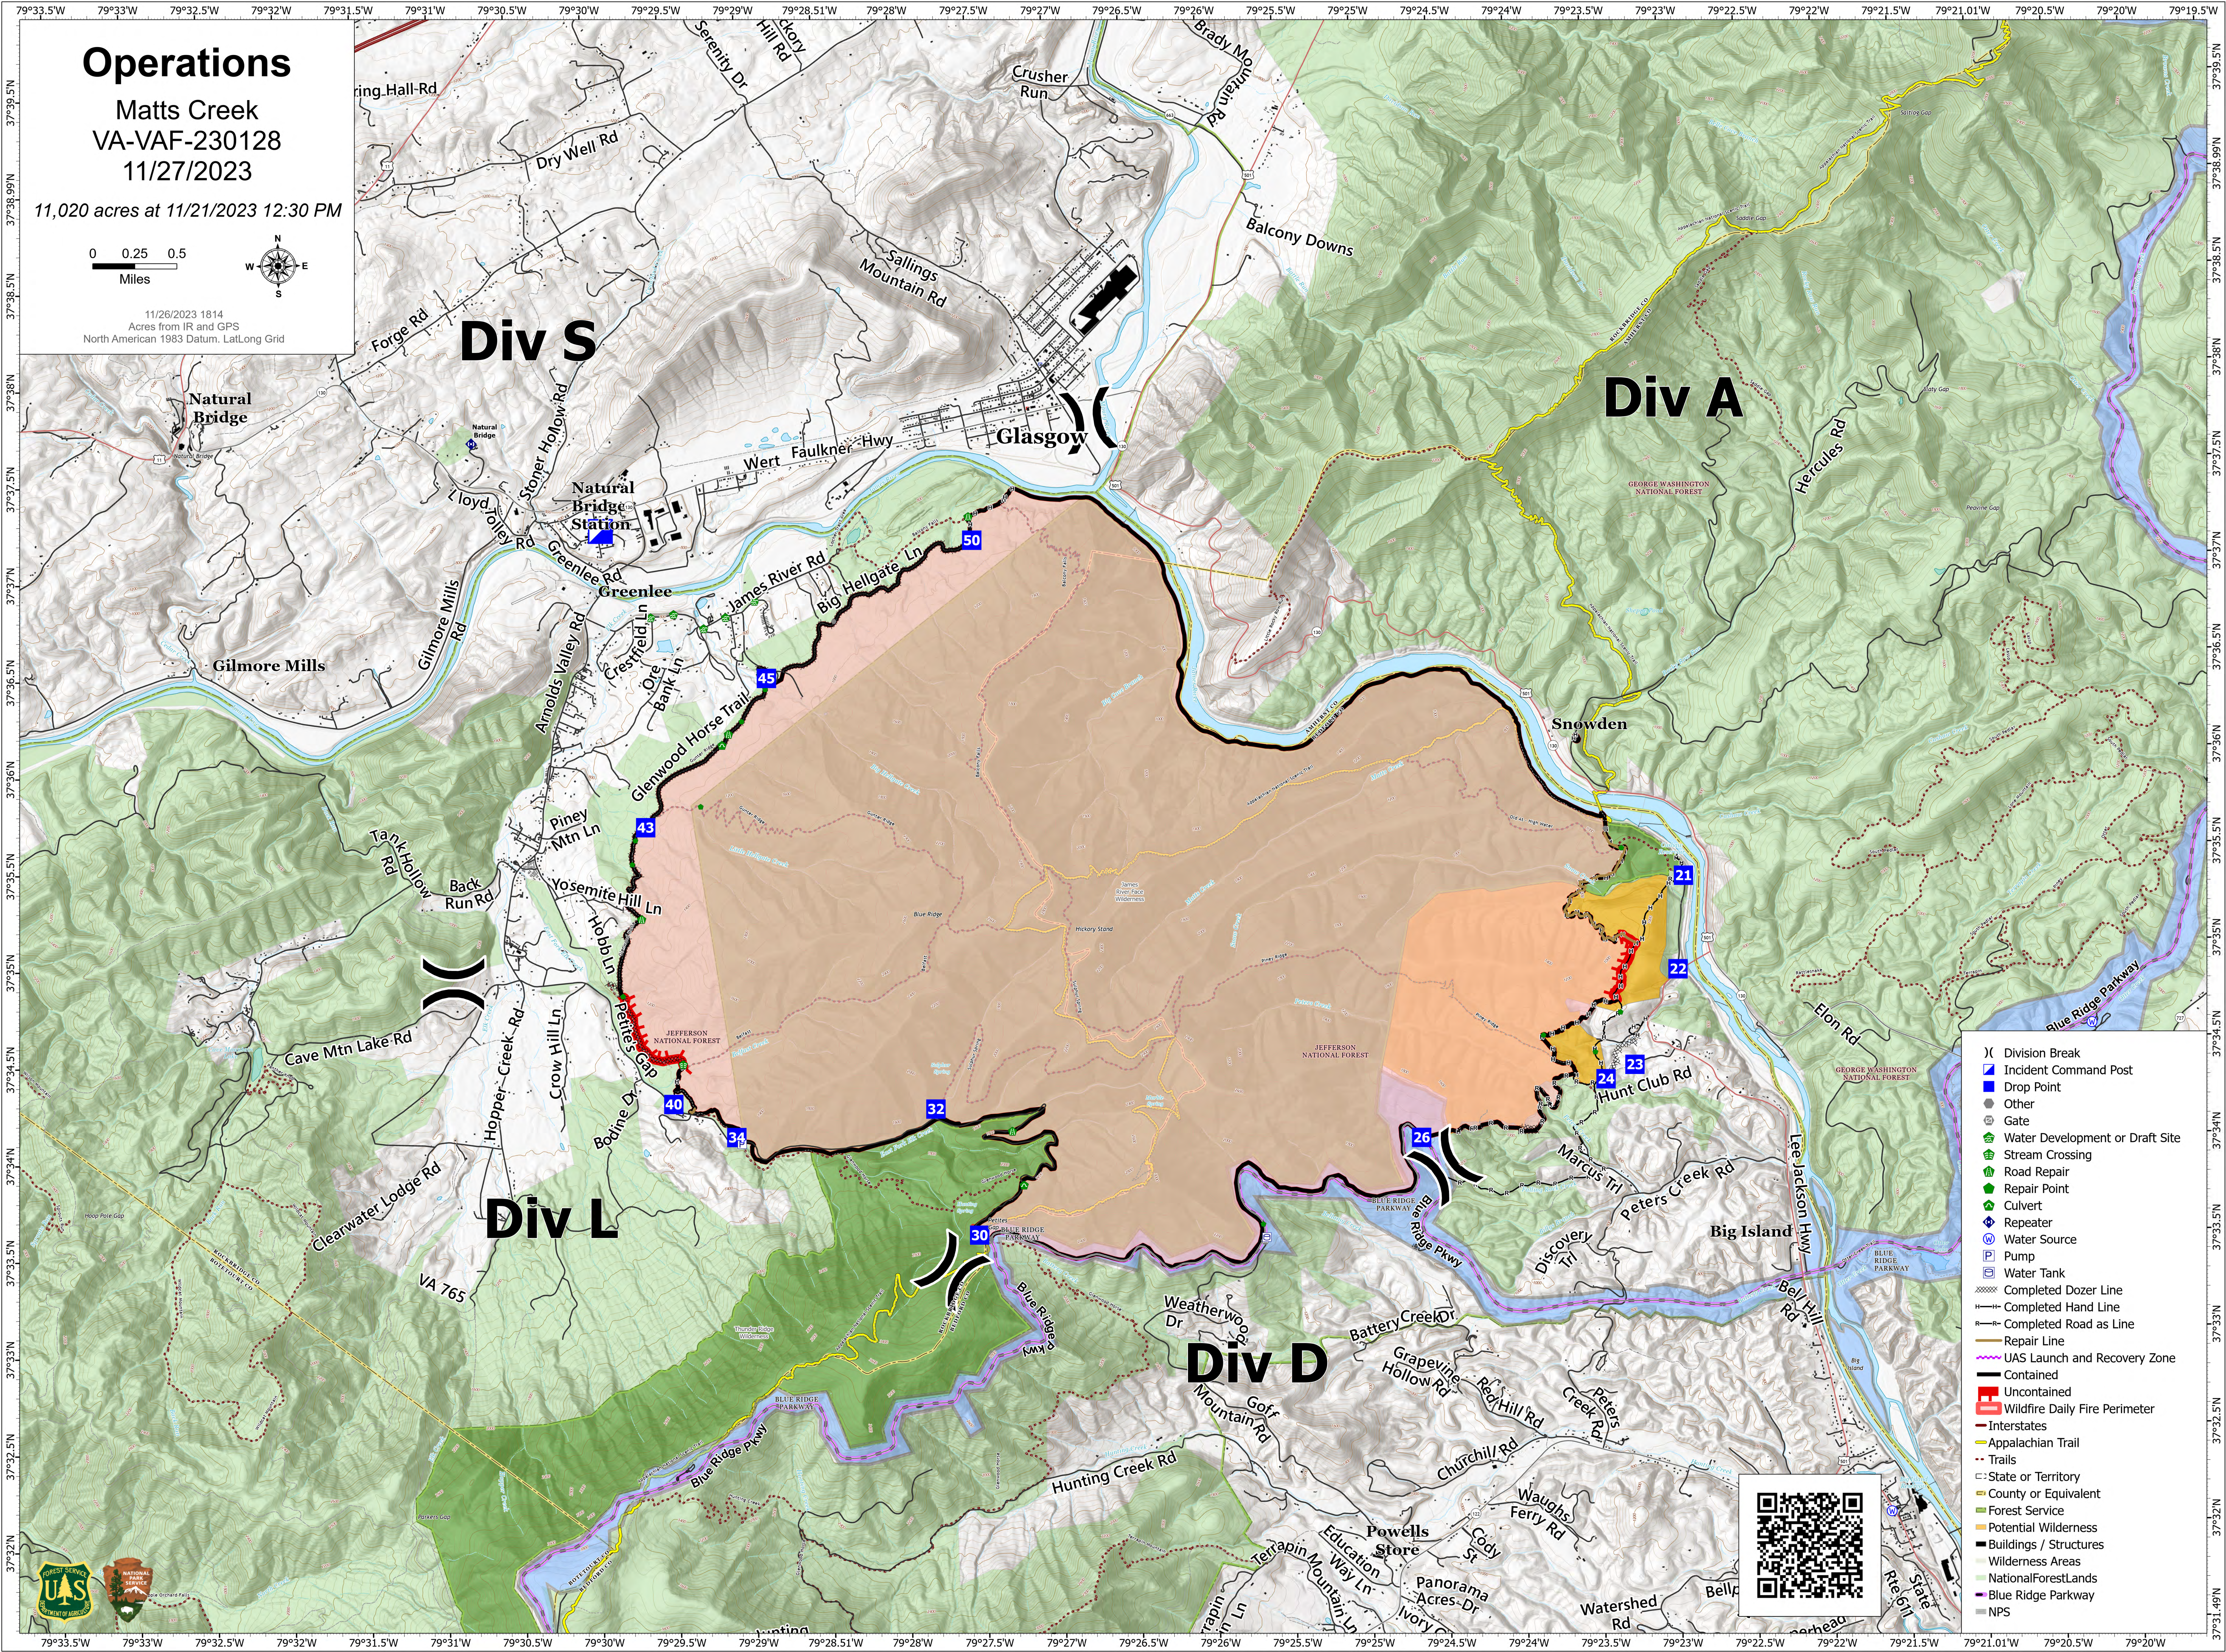

Operations

Matts Creek
VA-VAF-230128
11/27/2023

11,020 acres at 11/21/2023 12:30 PM

0 0.25 0.5
Miles

11/26/2023 1814
Acres from IR and GPS
North American 1983 Datum, Lat/Long Grid

- (X) Division Break
- Incident Command Post
- Drop Point
- Other
- Gate
- Water Development or Draft Site
- Stream Crossing
- Road Repair
- Repair Point
- Culvert
- Repeater
- Water Source
- Pump
- Water Tank
- Completed Dozer Line
- Completed Hand Line
- Completed Road as Line
- Repair Line
- UAS Launch and Recovery Zone
- Contained
- Uncontained
- Wildfire Daily Fire Perimeter
- Interstates
- Appalachian Trail
- Trails
- State or Territory
- County or Equivalent
- Forest Service
- Potential Wilderness
- Buildings / Structures
- Wilderness Areas
- National Forest/Lands
- Blue Ridge Parkway
- NPS