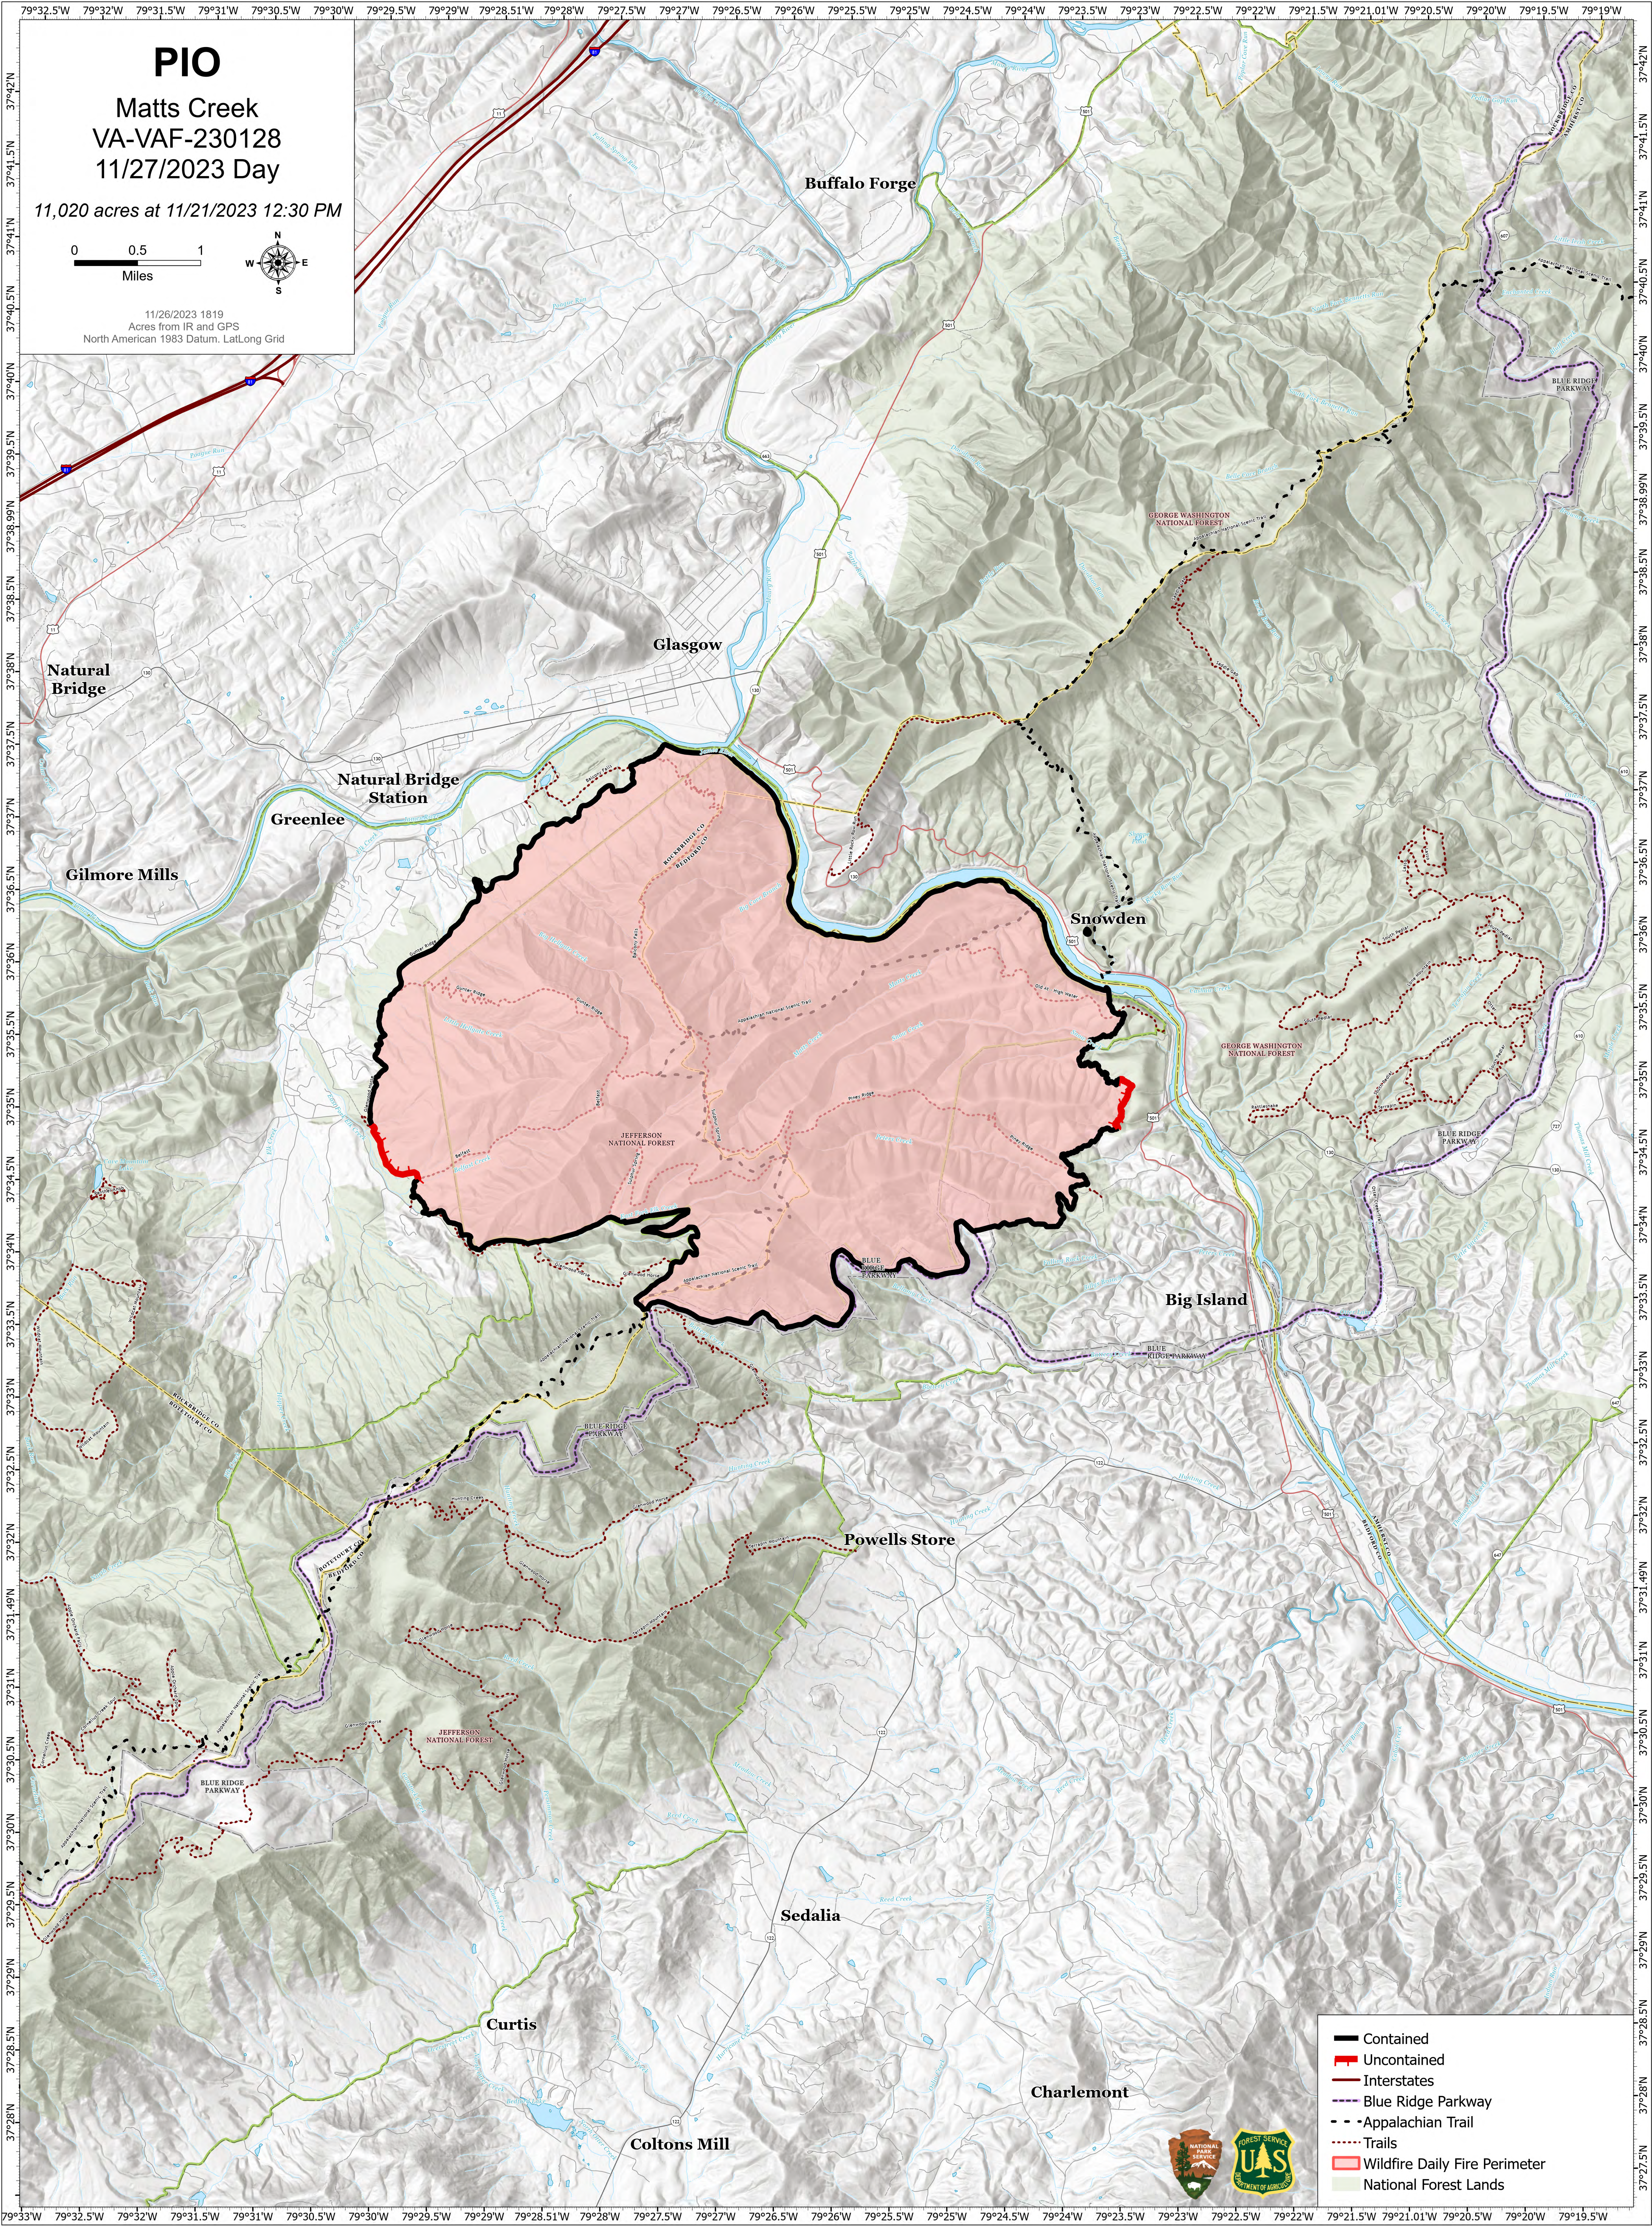

# PIO

Matts Creek  
VA-VAF-230128  
11/27/2023 Day

11,020 acres at 11/21/2023 12:30 PM

11/26/2023 1819  
Acres from IR and GPS  
North American 1983 Datum, Lat/Long Grid

- Contained
- Uncontained
- Interstates
- Blue Ridge Parkway
- - - Appalachian Trail
- ... Trails
- Wildfire Daily Fire Perimeter
- National Forest Lands