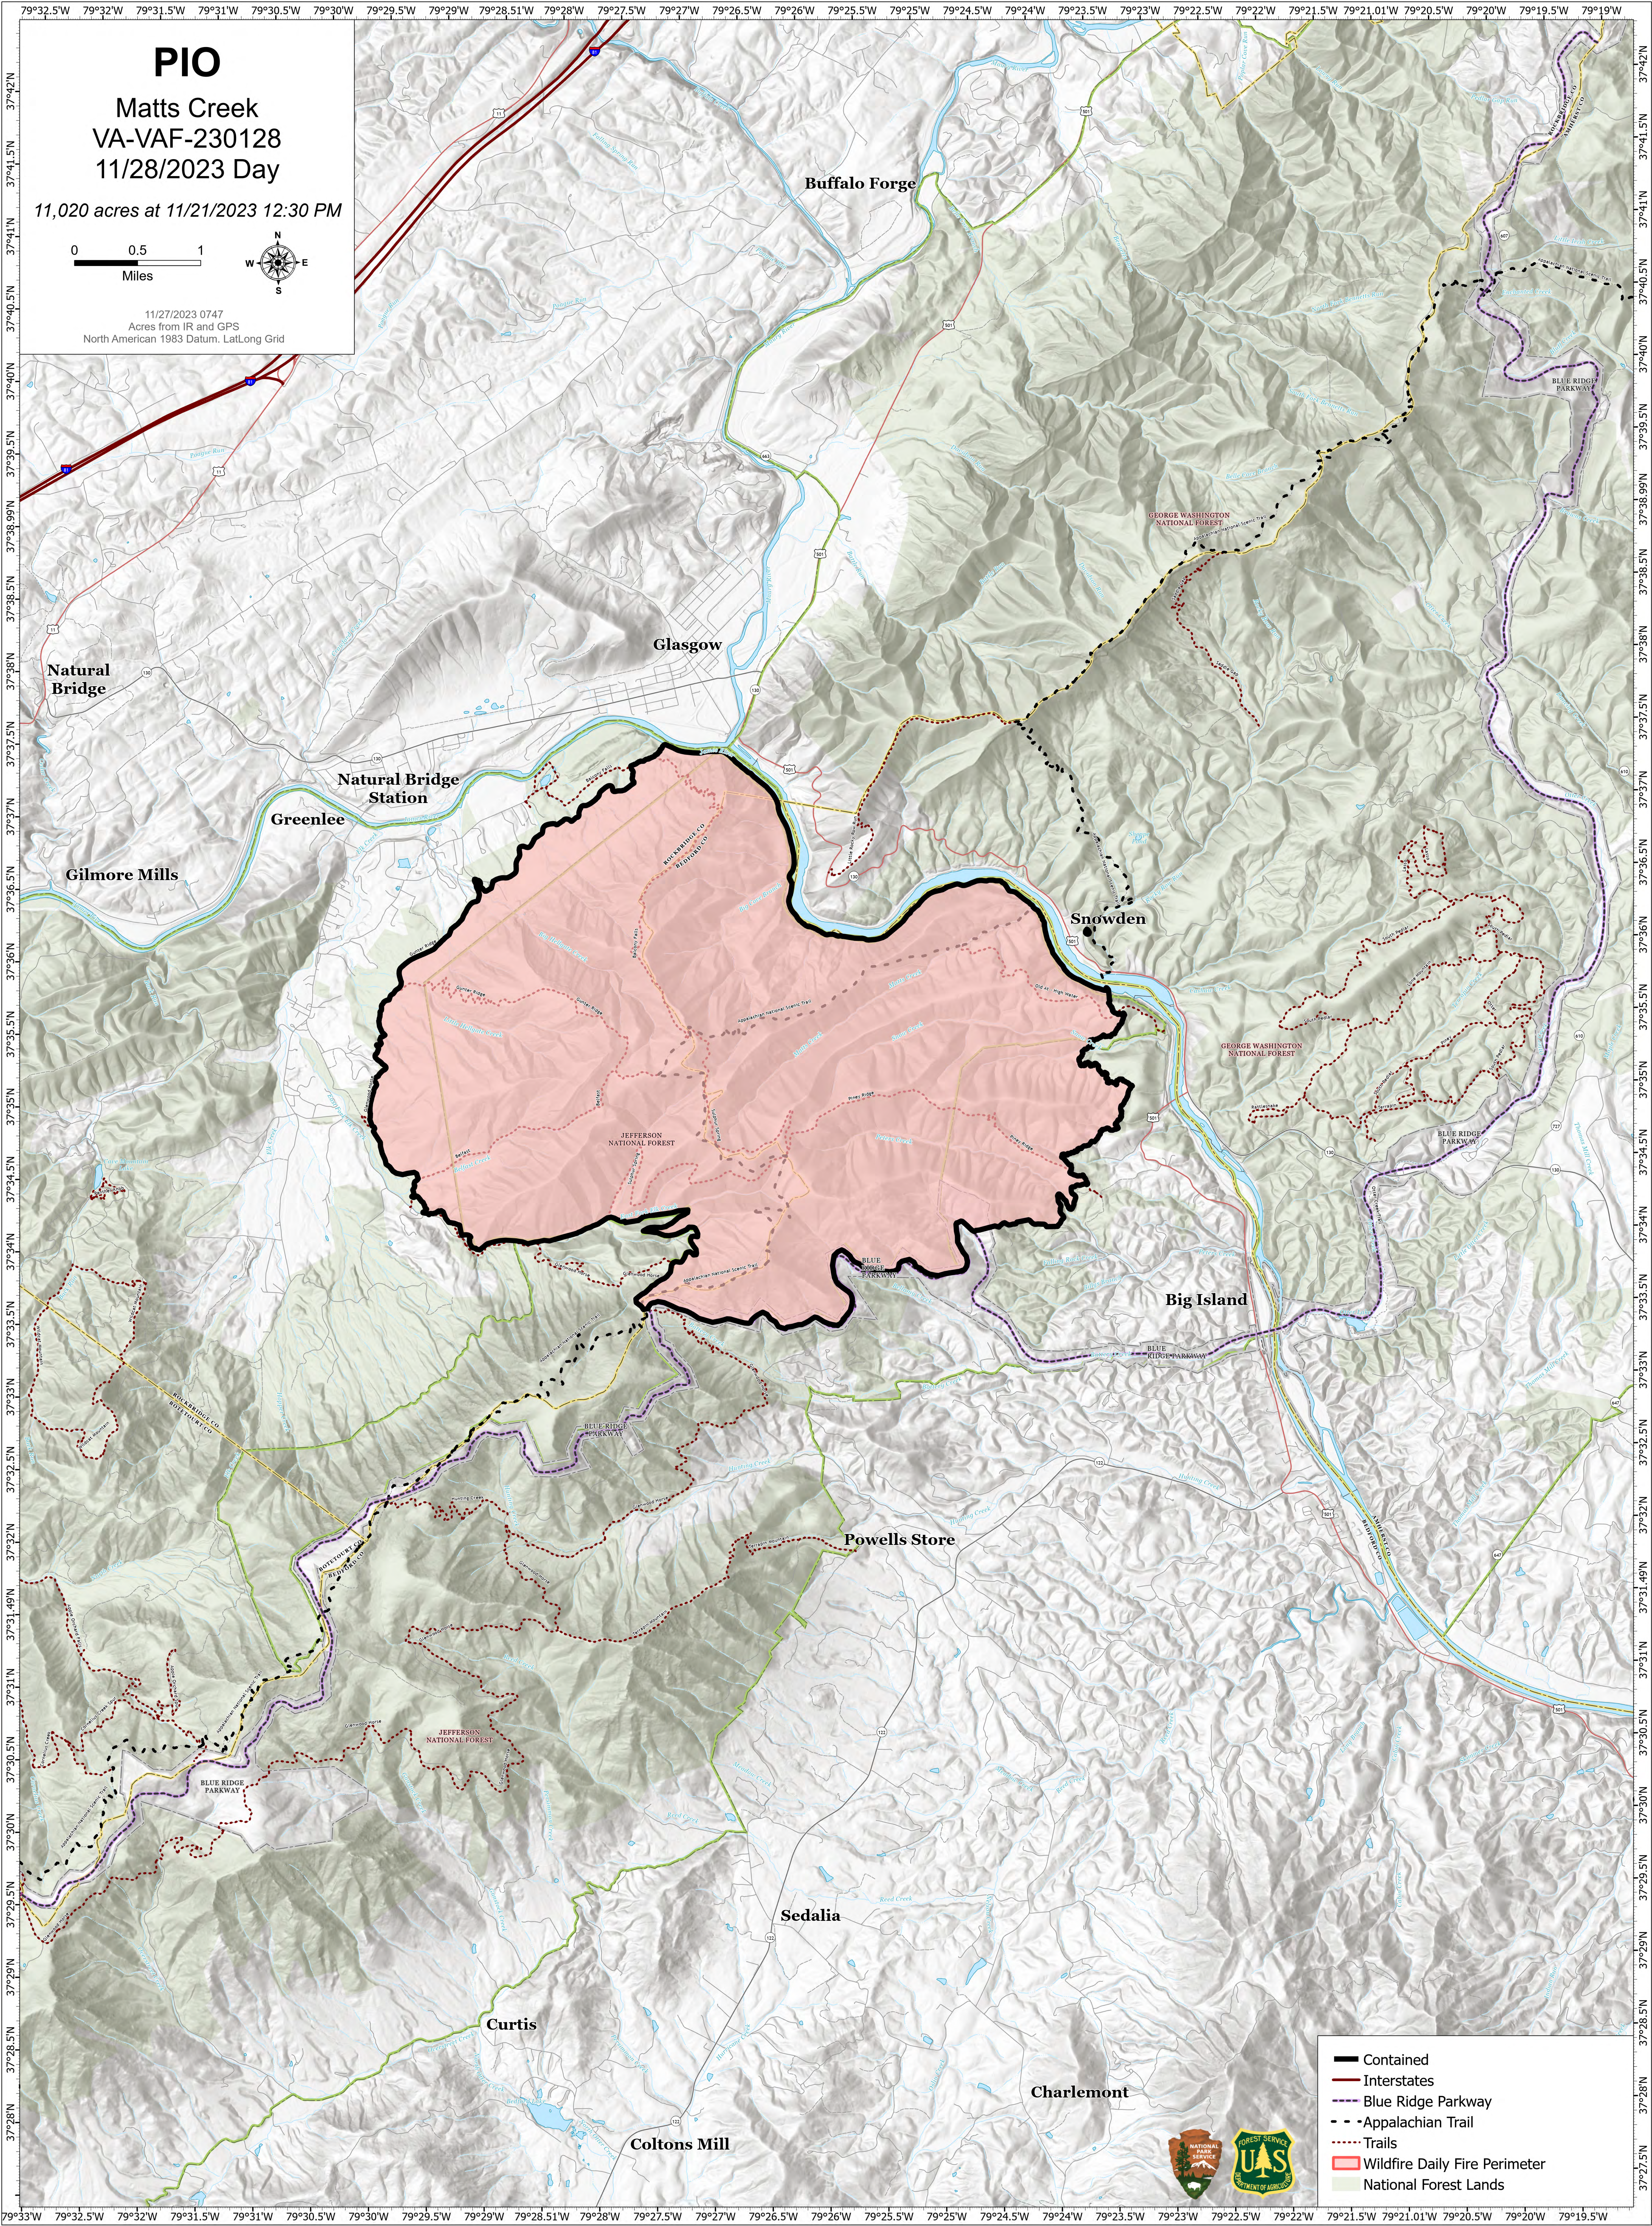

PIO

Matts Creek
VA-VAF-230128
11/28/2023 Day

11,020 acres at 11/21/2023 12:30 PM

11/27/2023 0747
Acres from IR and GPS
North American 1983 Datum, Lat/Long Grid

- Contained
- Interstates
- Blue Ridge Parkway
- - - Appalachian Trail
- ... Trails
- Wildfire Daily Fire Perimeter
- National Forest Lands