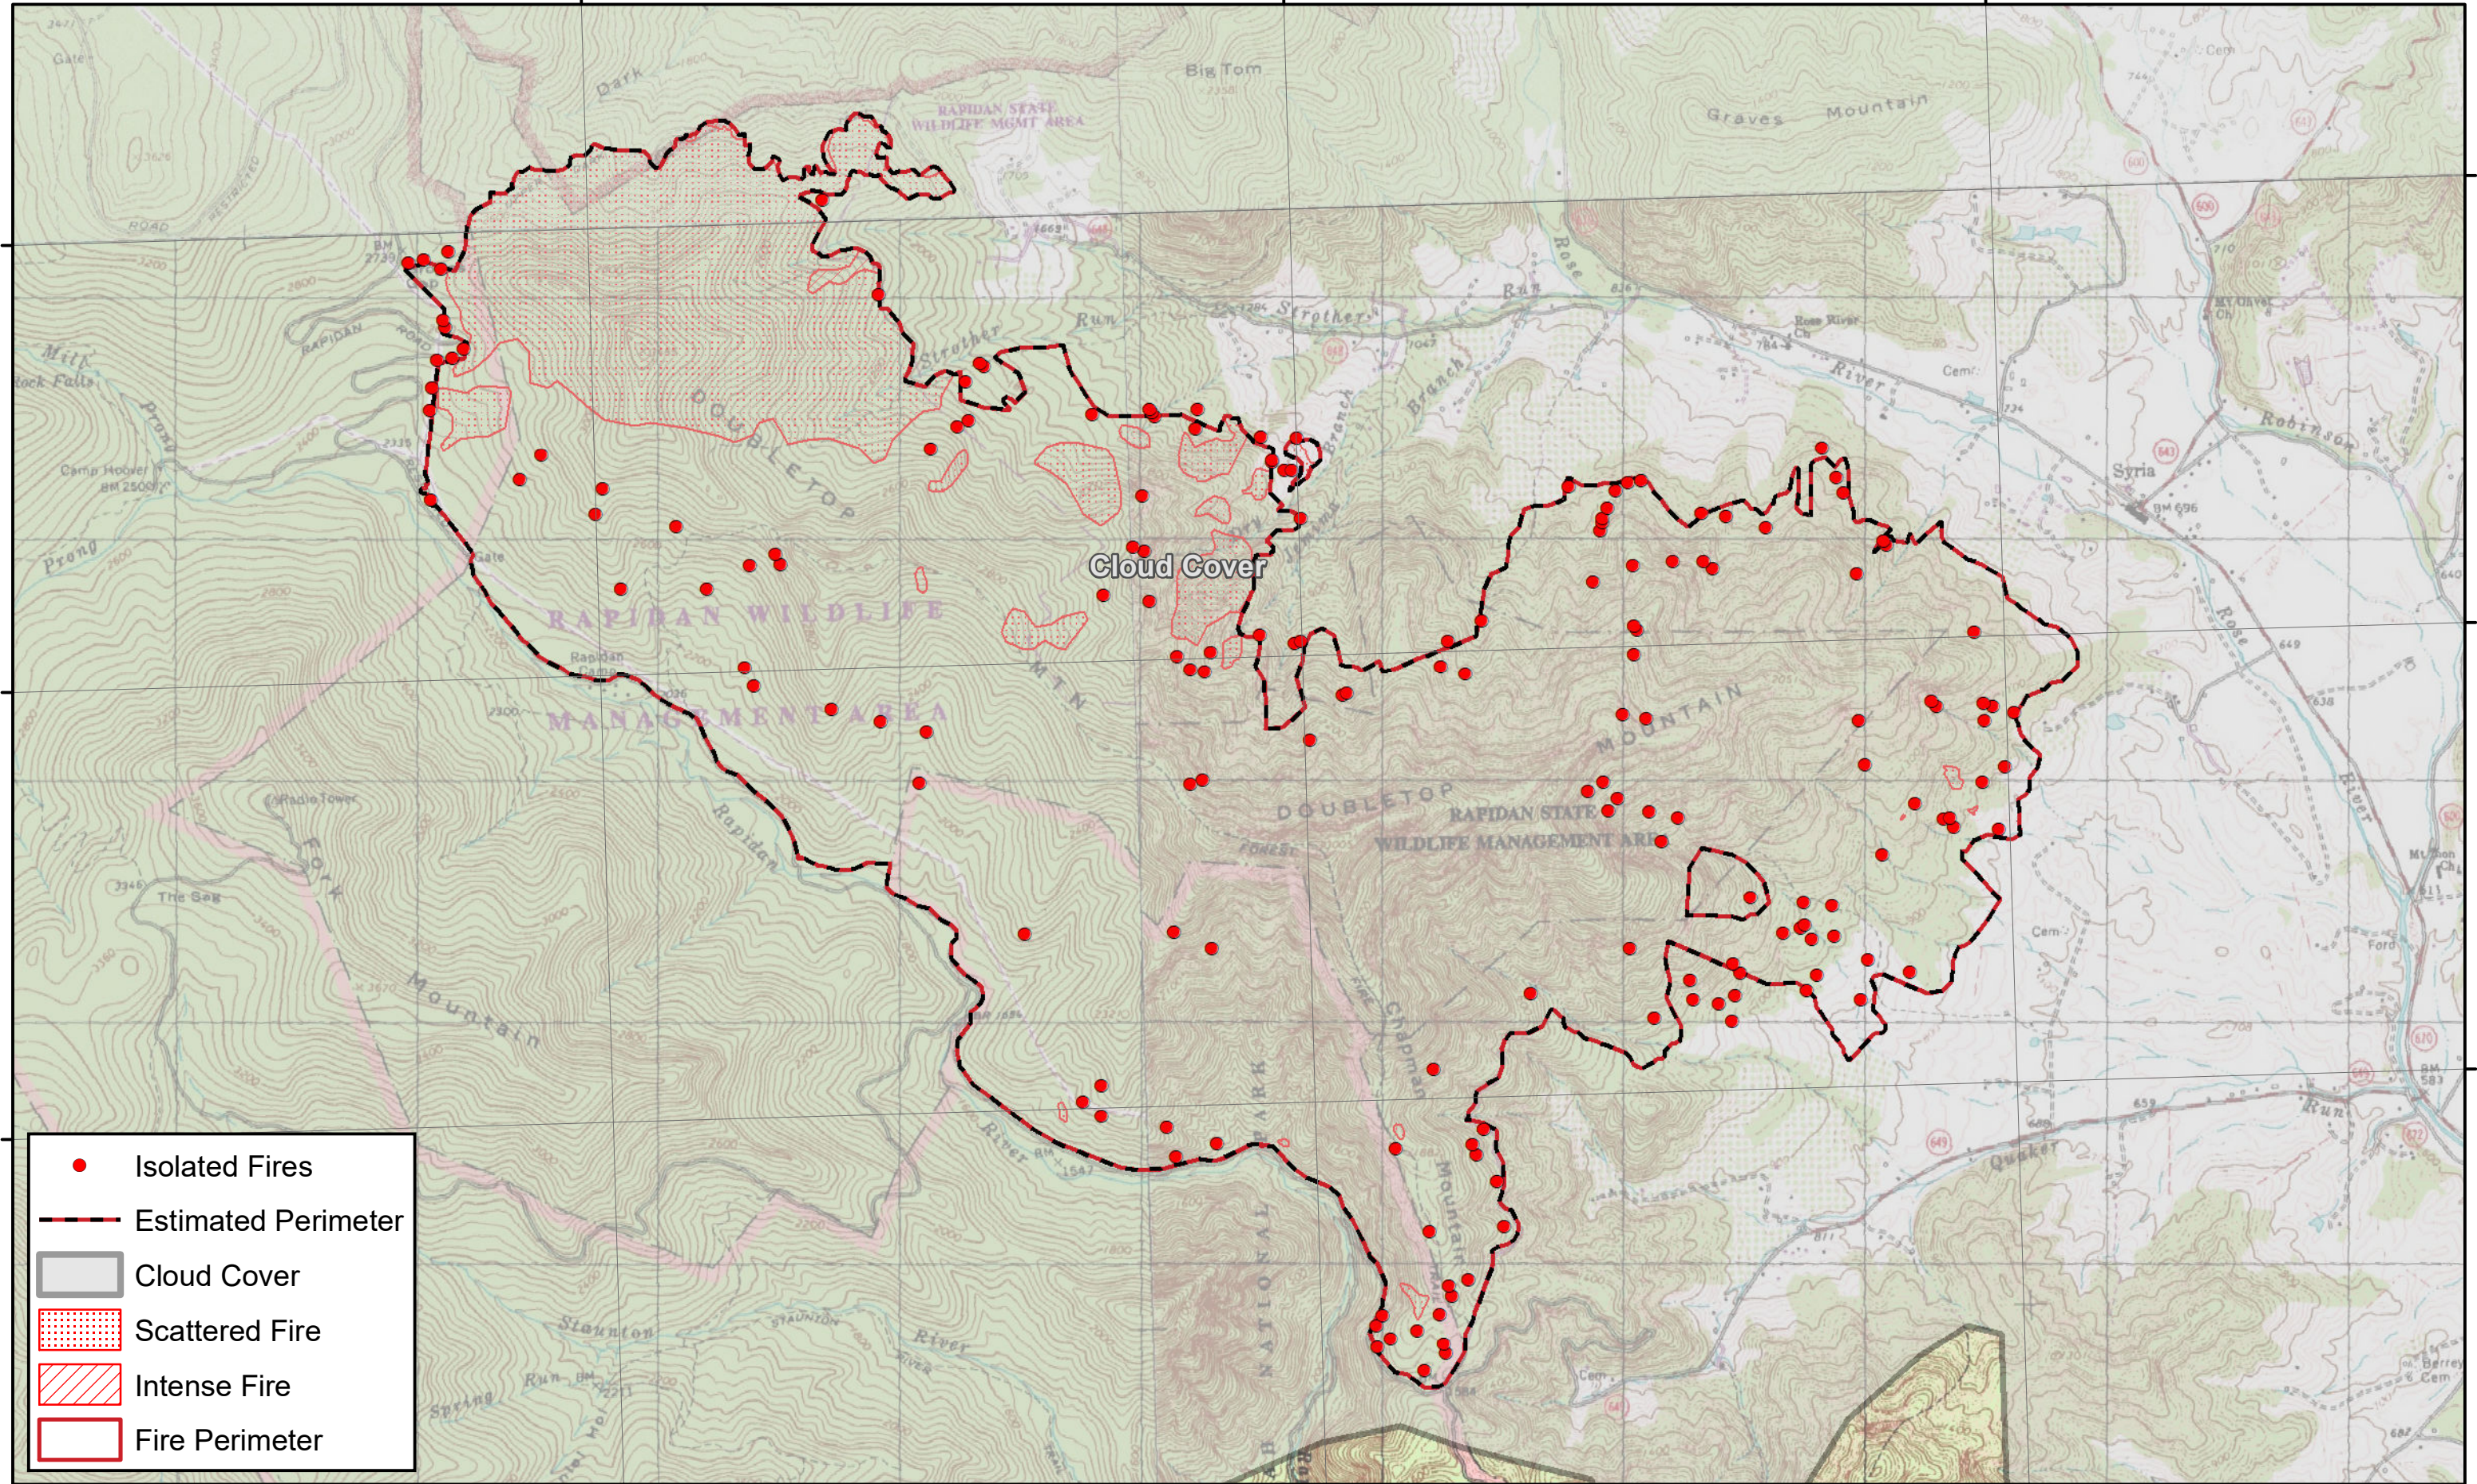

78°24'0"W

78°22'0"W

78°20'0"W

38°30'0"N

38°30'0"N

38°29'0"N

38°29'0"N

38°28'0"N

38°28'0"N

- Isolated Fires
- Estimated Perimeter
- Cloud Cover
- ▤ Scattered Fire
- ▨ Intense Fire
- ▭ Fire Perimeter

78°24'0"W

78°22'0"W

78°20'0"W