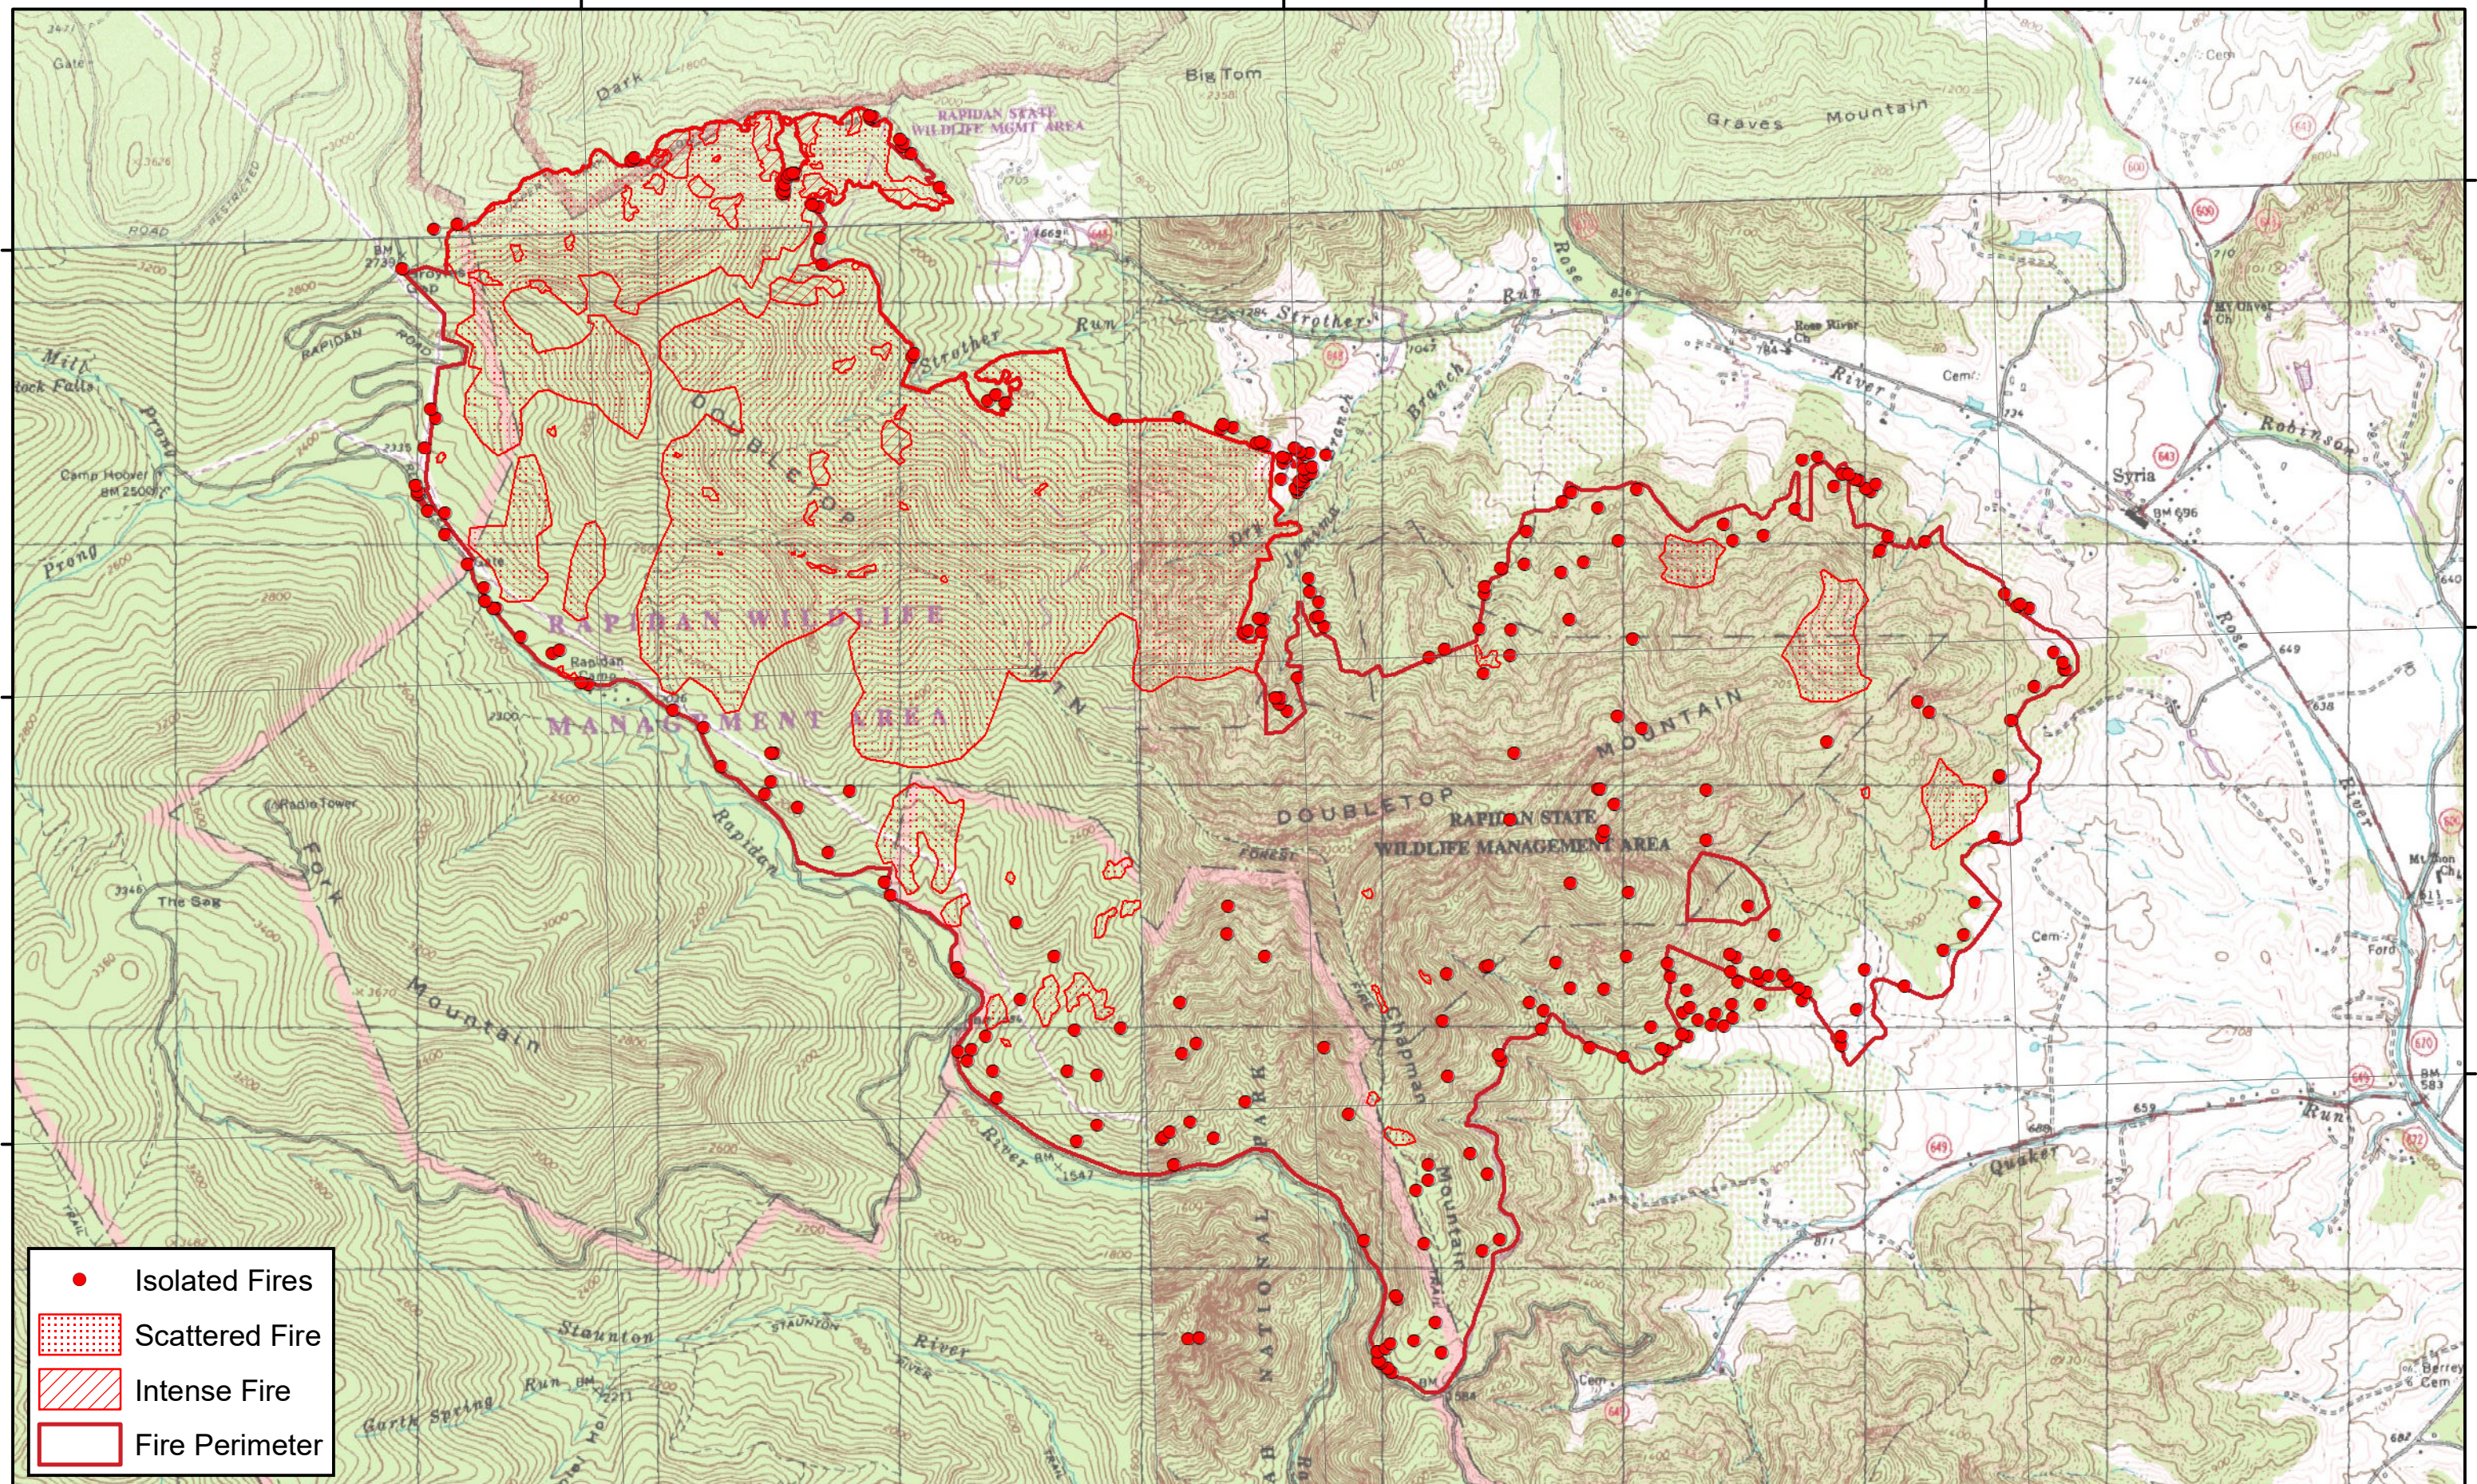

78°24'0"W 78°22'0"W 78°20'0"W

38°30'0"N
38°29'0"N
38°28'0"N

38°30'0"N
38°29'0"N
38°28'0"N

	Isolated Fires
	Scattered Fire
	Intense Fire
	Fire Perimeter

78°24'0"W 78°22'0"W 78°20'0"W