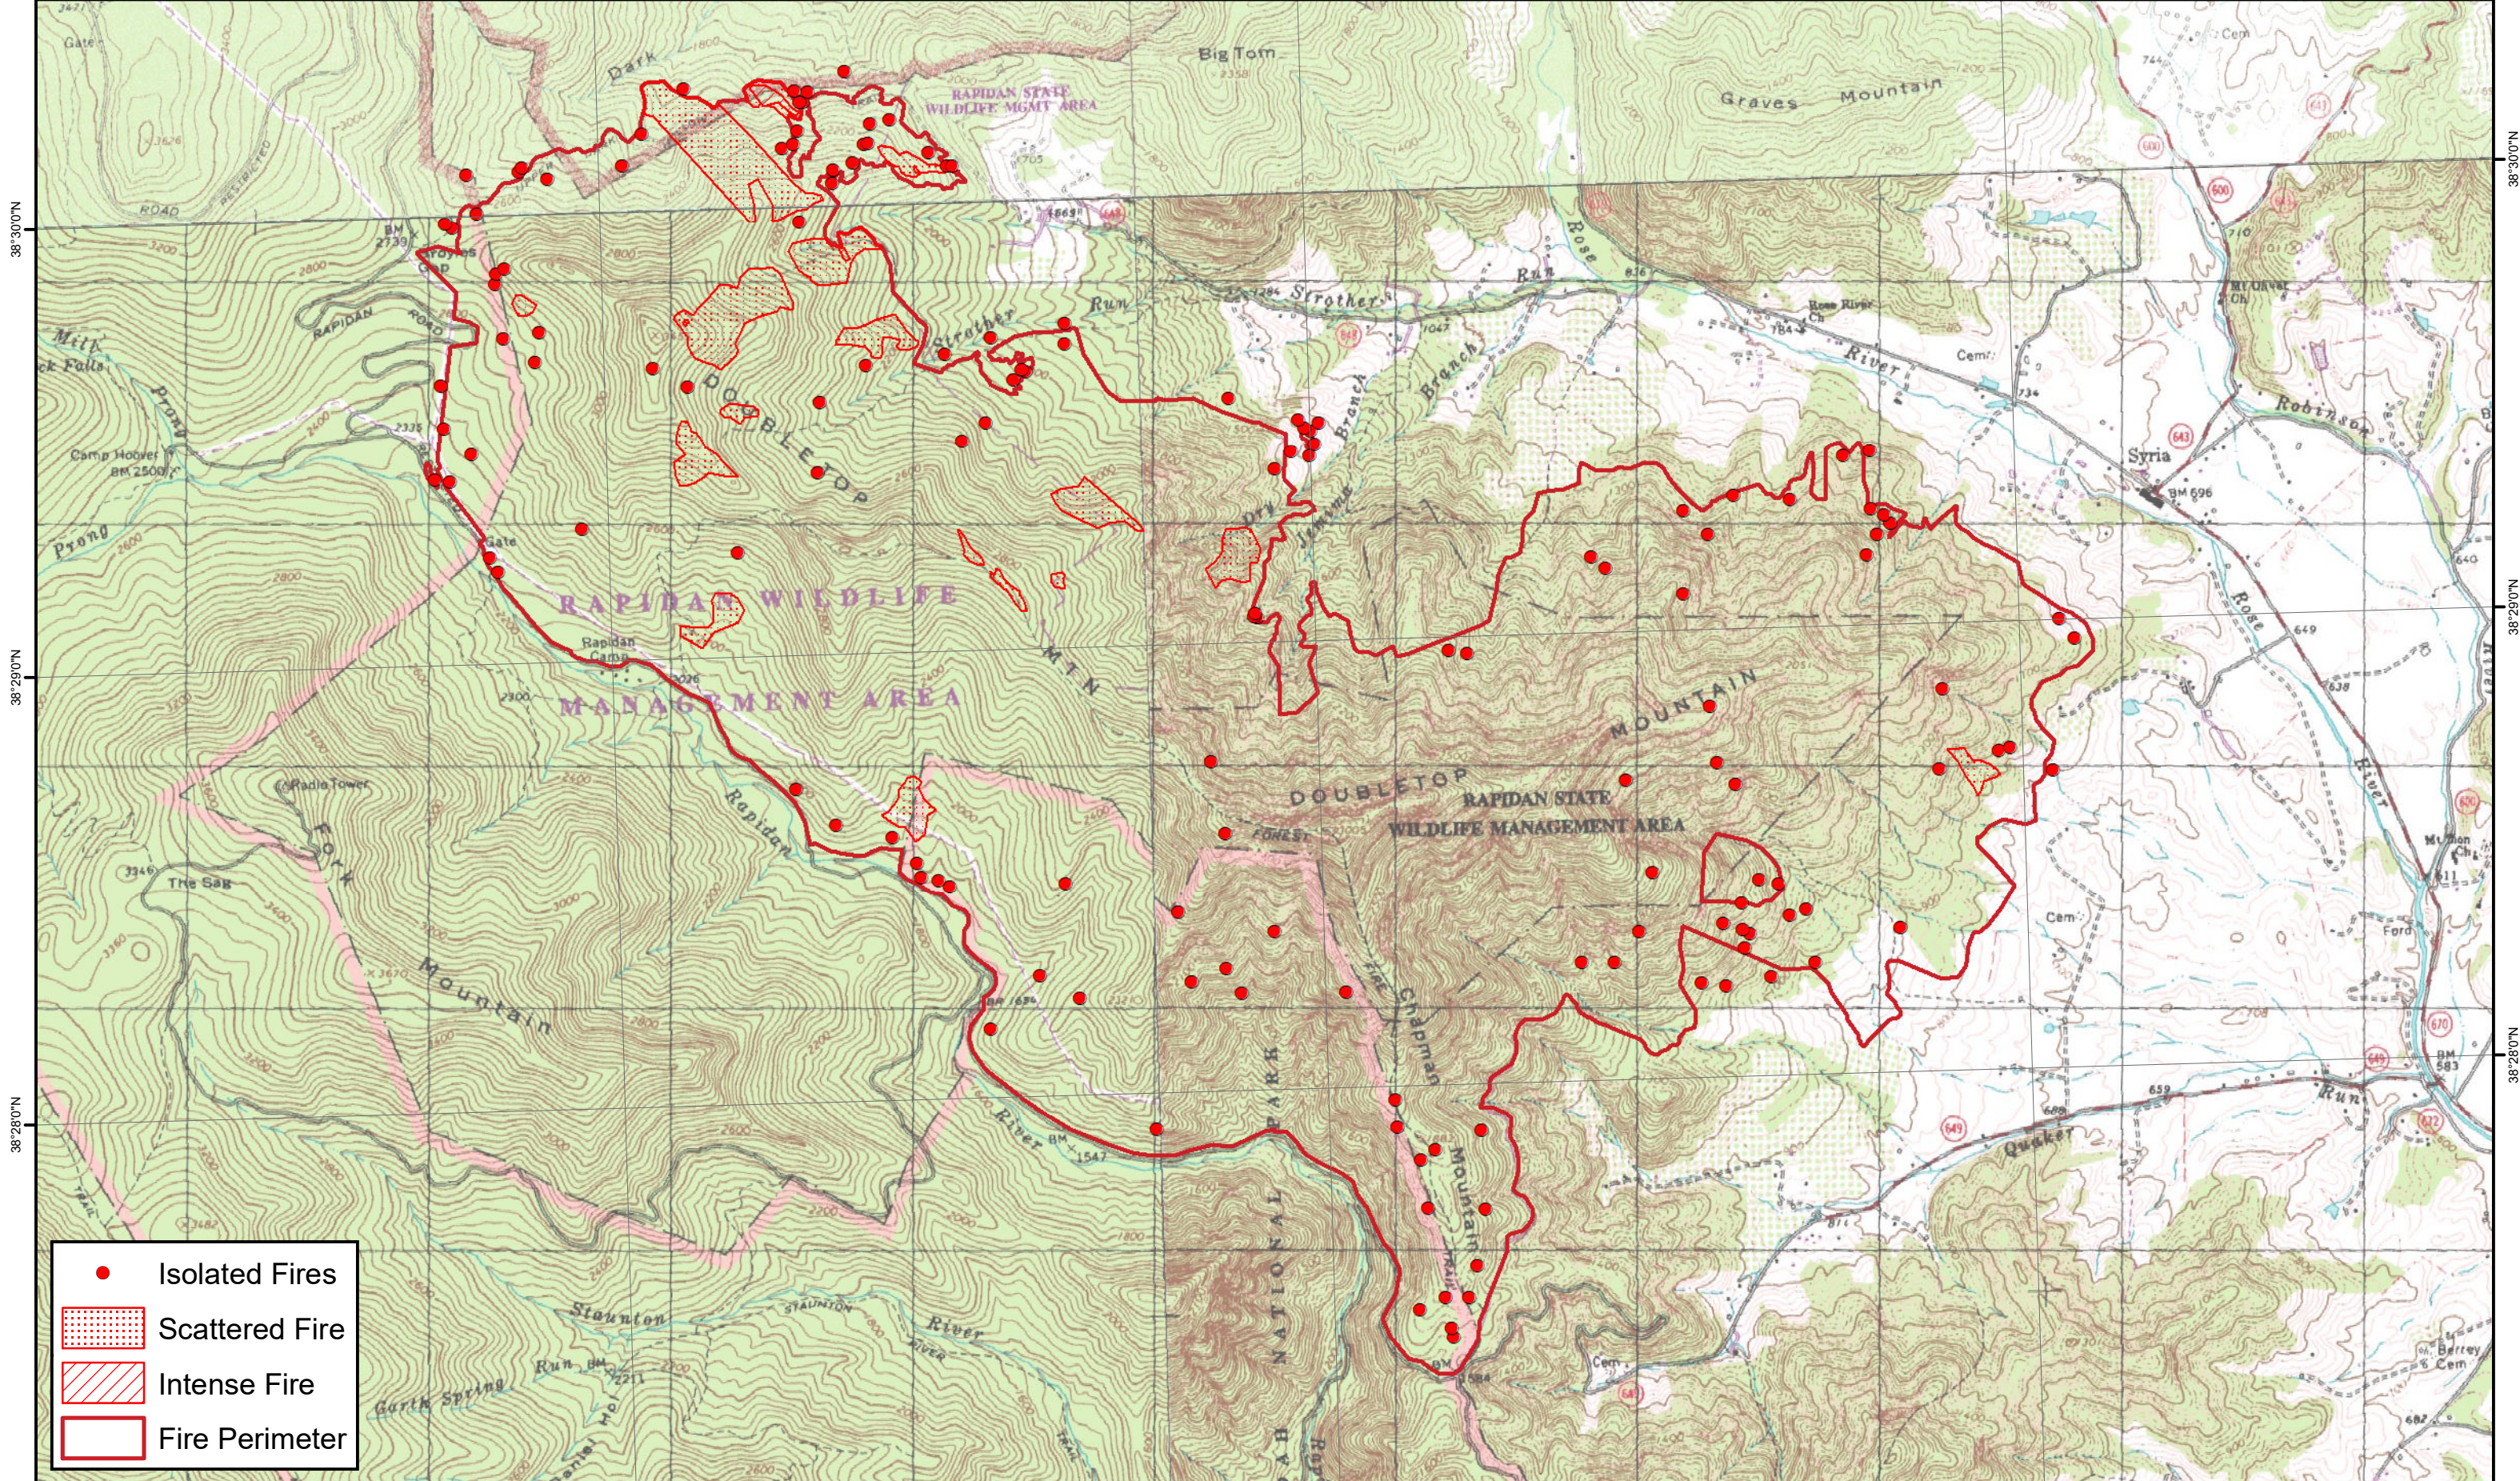

78°24'0"W

78°22'0"W

78°20'0"W

- Isolated Fires
- ▨ Scattered Fire
- ▨ Intense Fire
- ▭ Fire Perimeter

78°24'0"W

78°22'0"W

78°20'0"W

0 0.25 0.5 1 1.5 2 Miles

Map created with USGS 24K Quads; Projection: WGS 1984 UTM Zone 17N