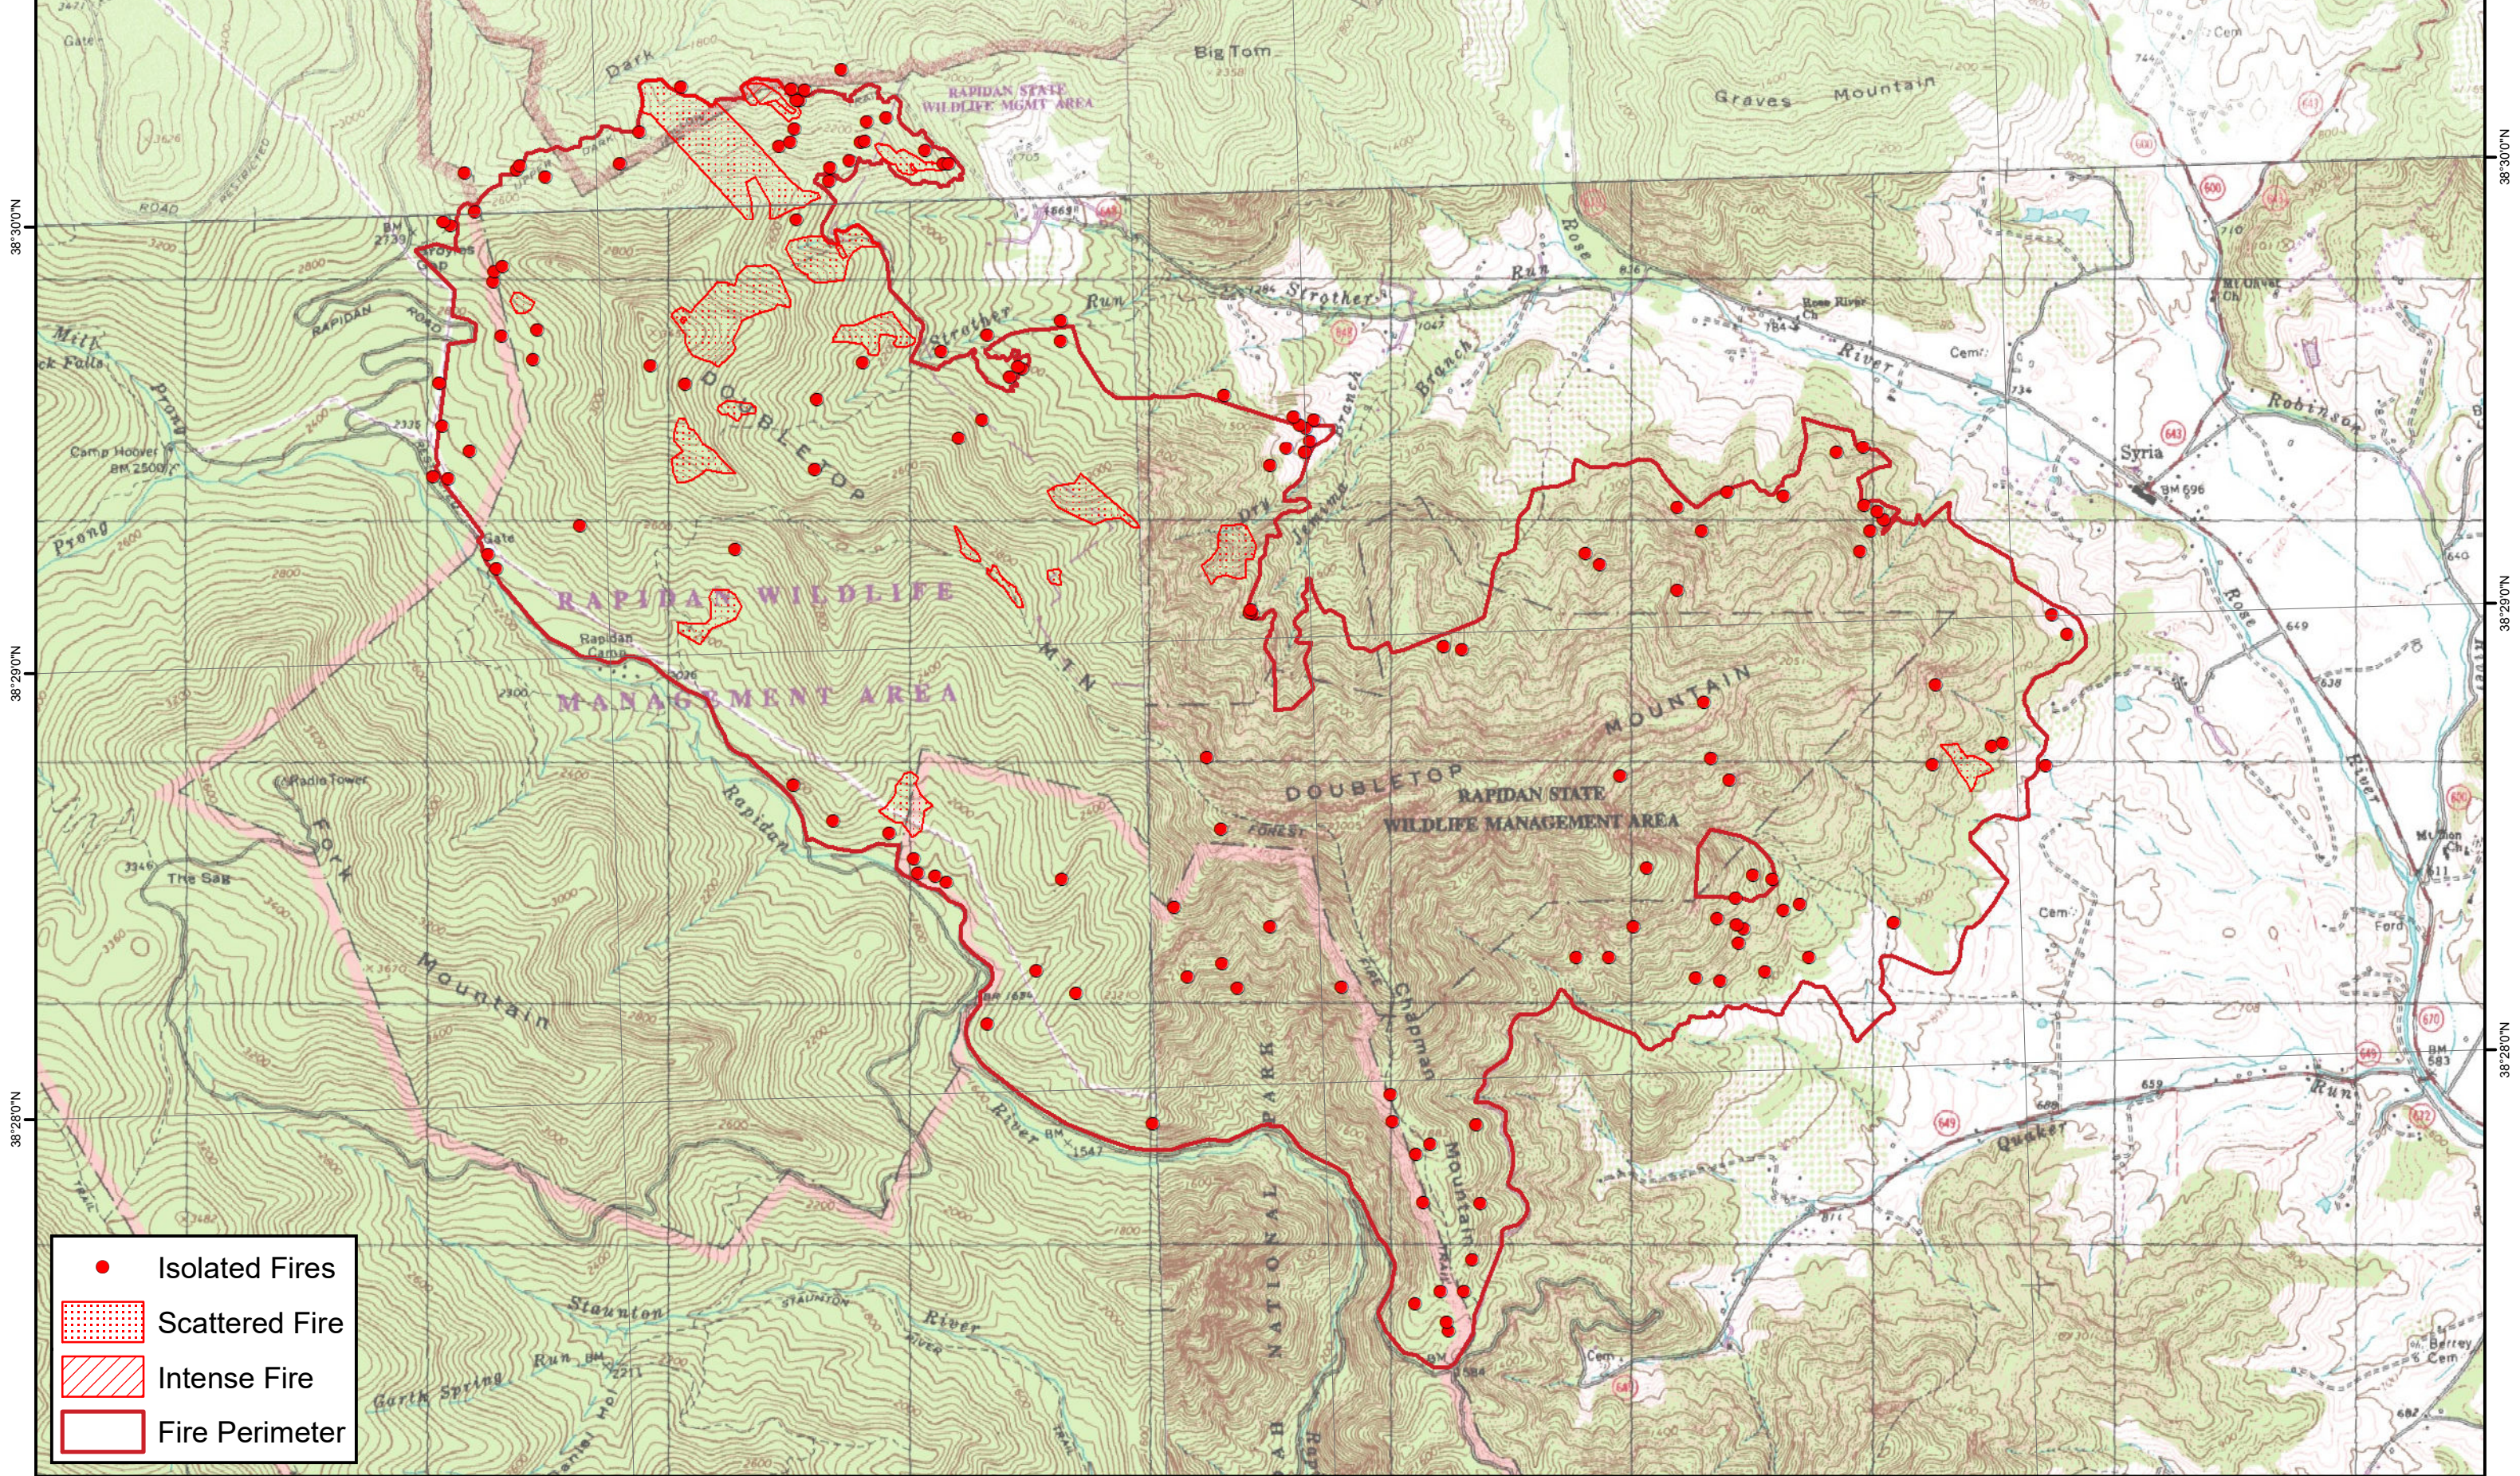

78°24'0"W

78°22'0"W

78°20'0"W

- Isolated Fires
- ▨ Scattered Fire
- ▨ Intense Fire
- ▭ Fire Perimeter

78°24'0"W

78°22'0"W

78°20'0"W

0 0.25 0.5 1 1.5 2 Miles

Map created with USGS 24K Quads; Projection: WGS 1984 UTM Zone 17N