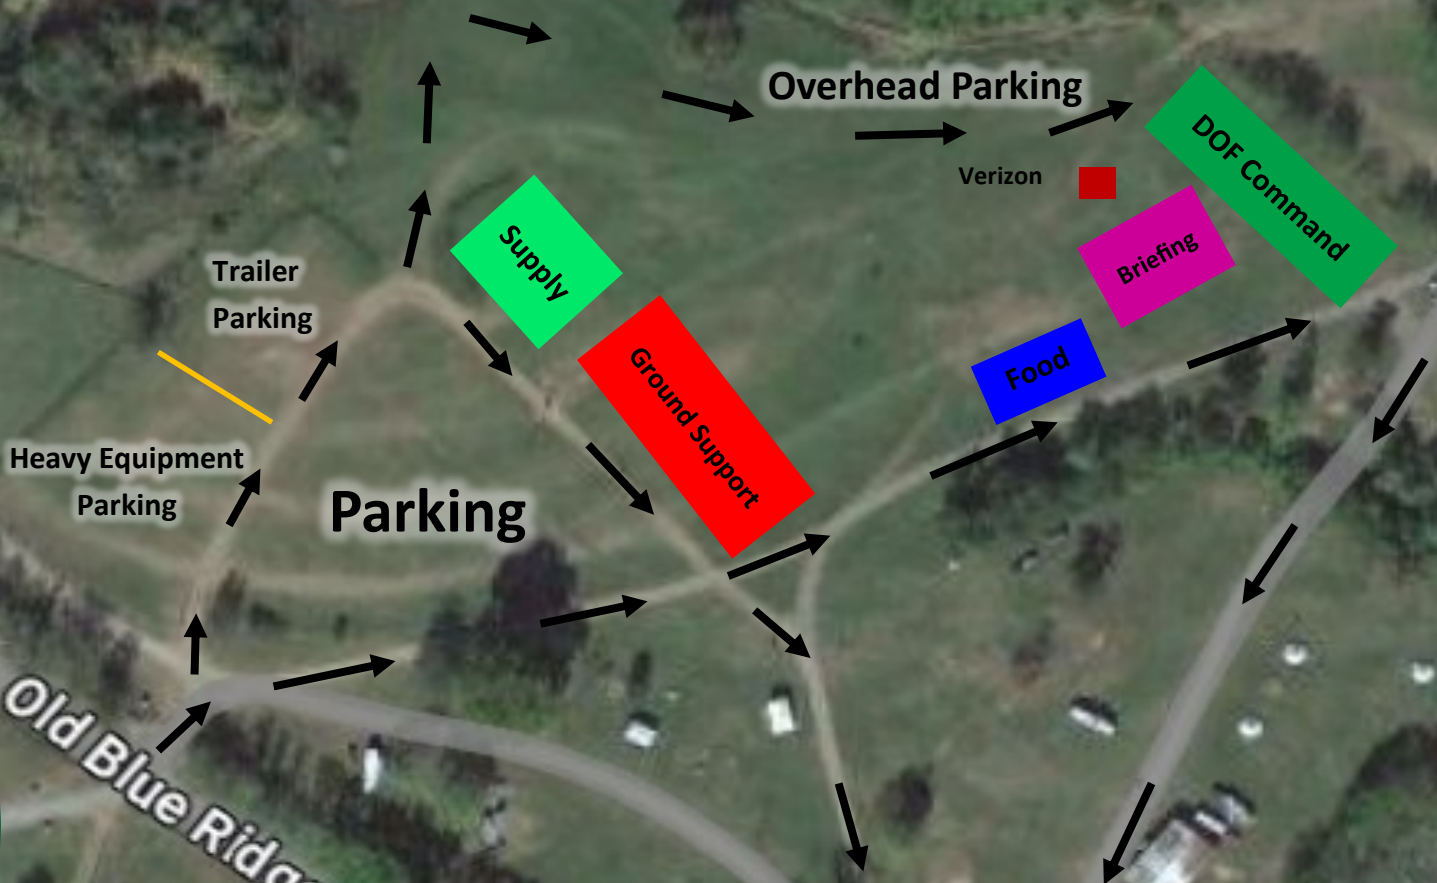

# Graves Mountain Area

Quaker Run  
VA-VAS-230102

Apple Tree Ln

Old Blue Ridge Turnpike

## Graves Mountain Farm Campground

3822 Old Blue Ridge Turnpike, Syria, VA 22743

38.49143790859166, -78.33018143125054