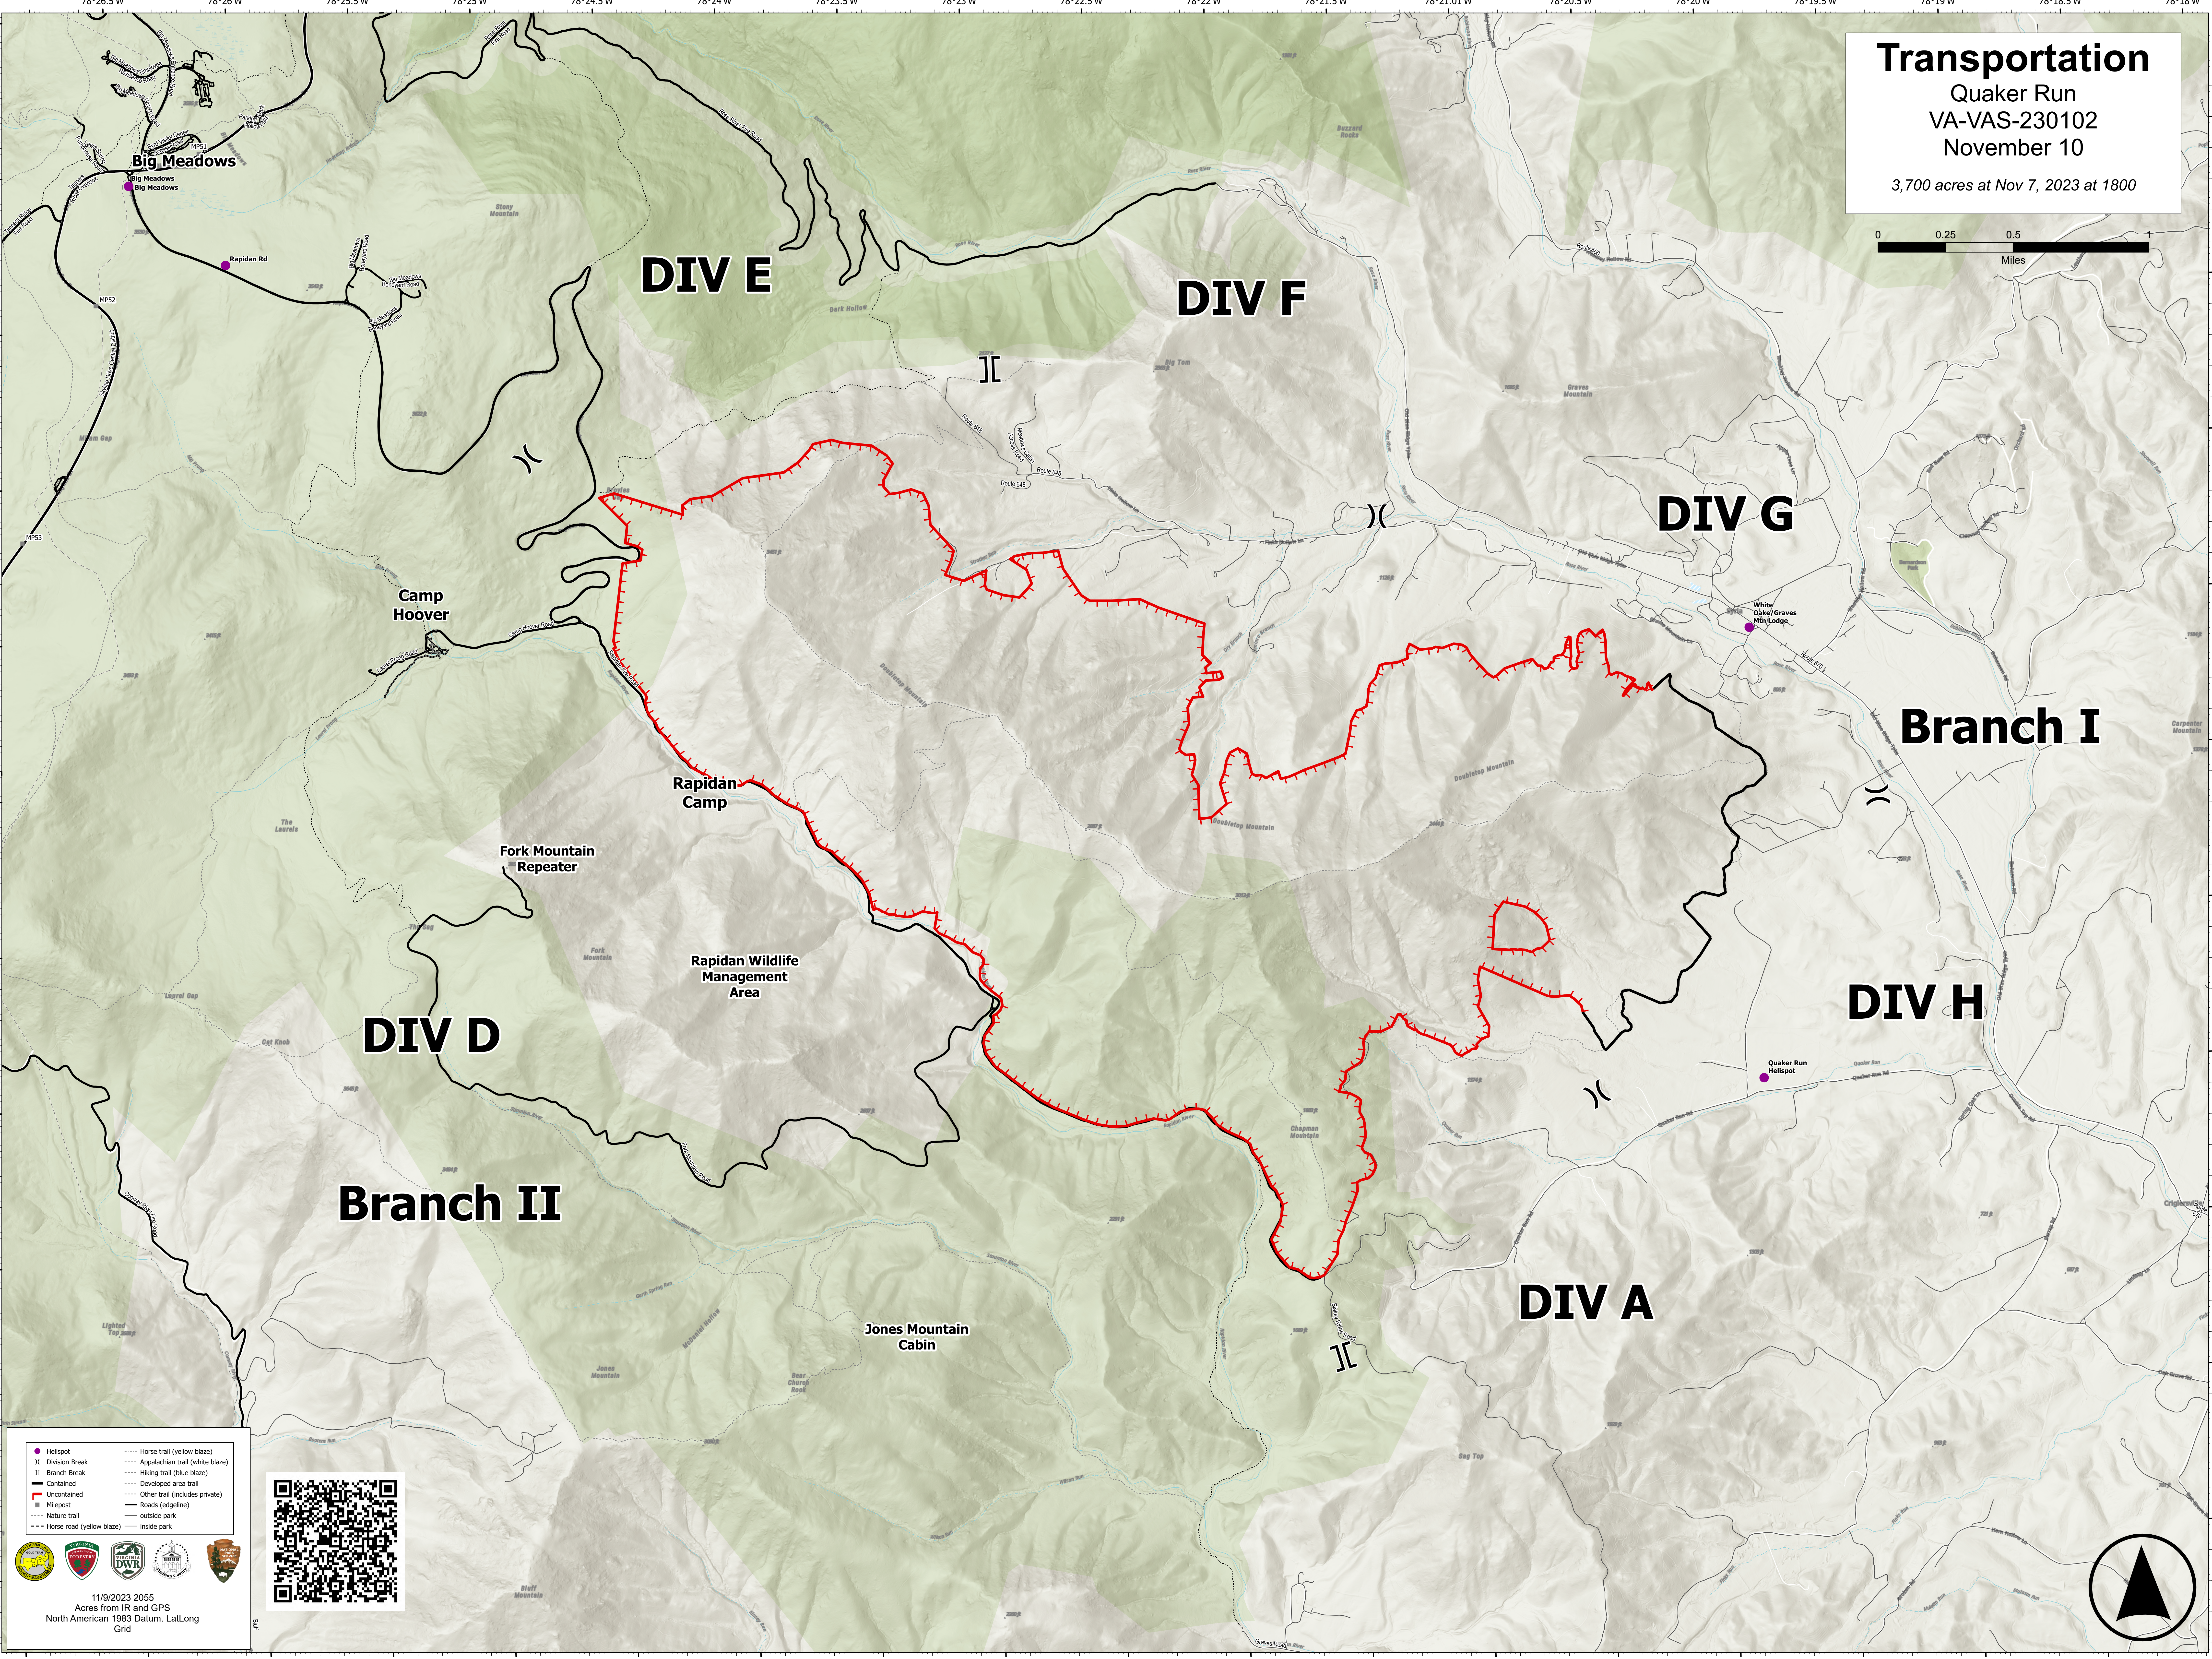

Transportation
 Quaker Run
 VA-VAS-230102
 November 10
 3,700 acres at Nov 7, 2023 at 1800

11/9/2023 2055
 Acres from IR and GPS
 North American 1983 Datum, LatLong
 Grid