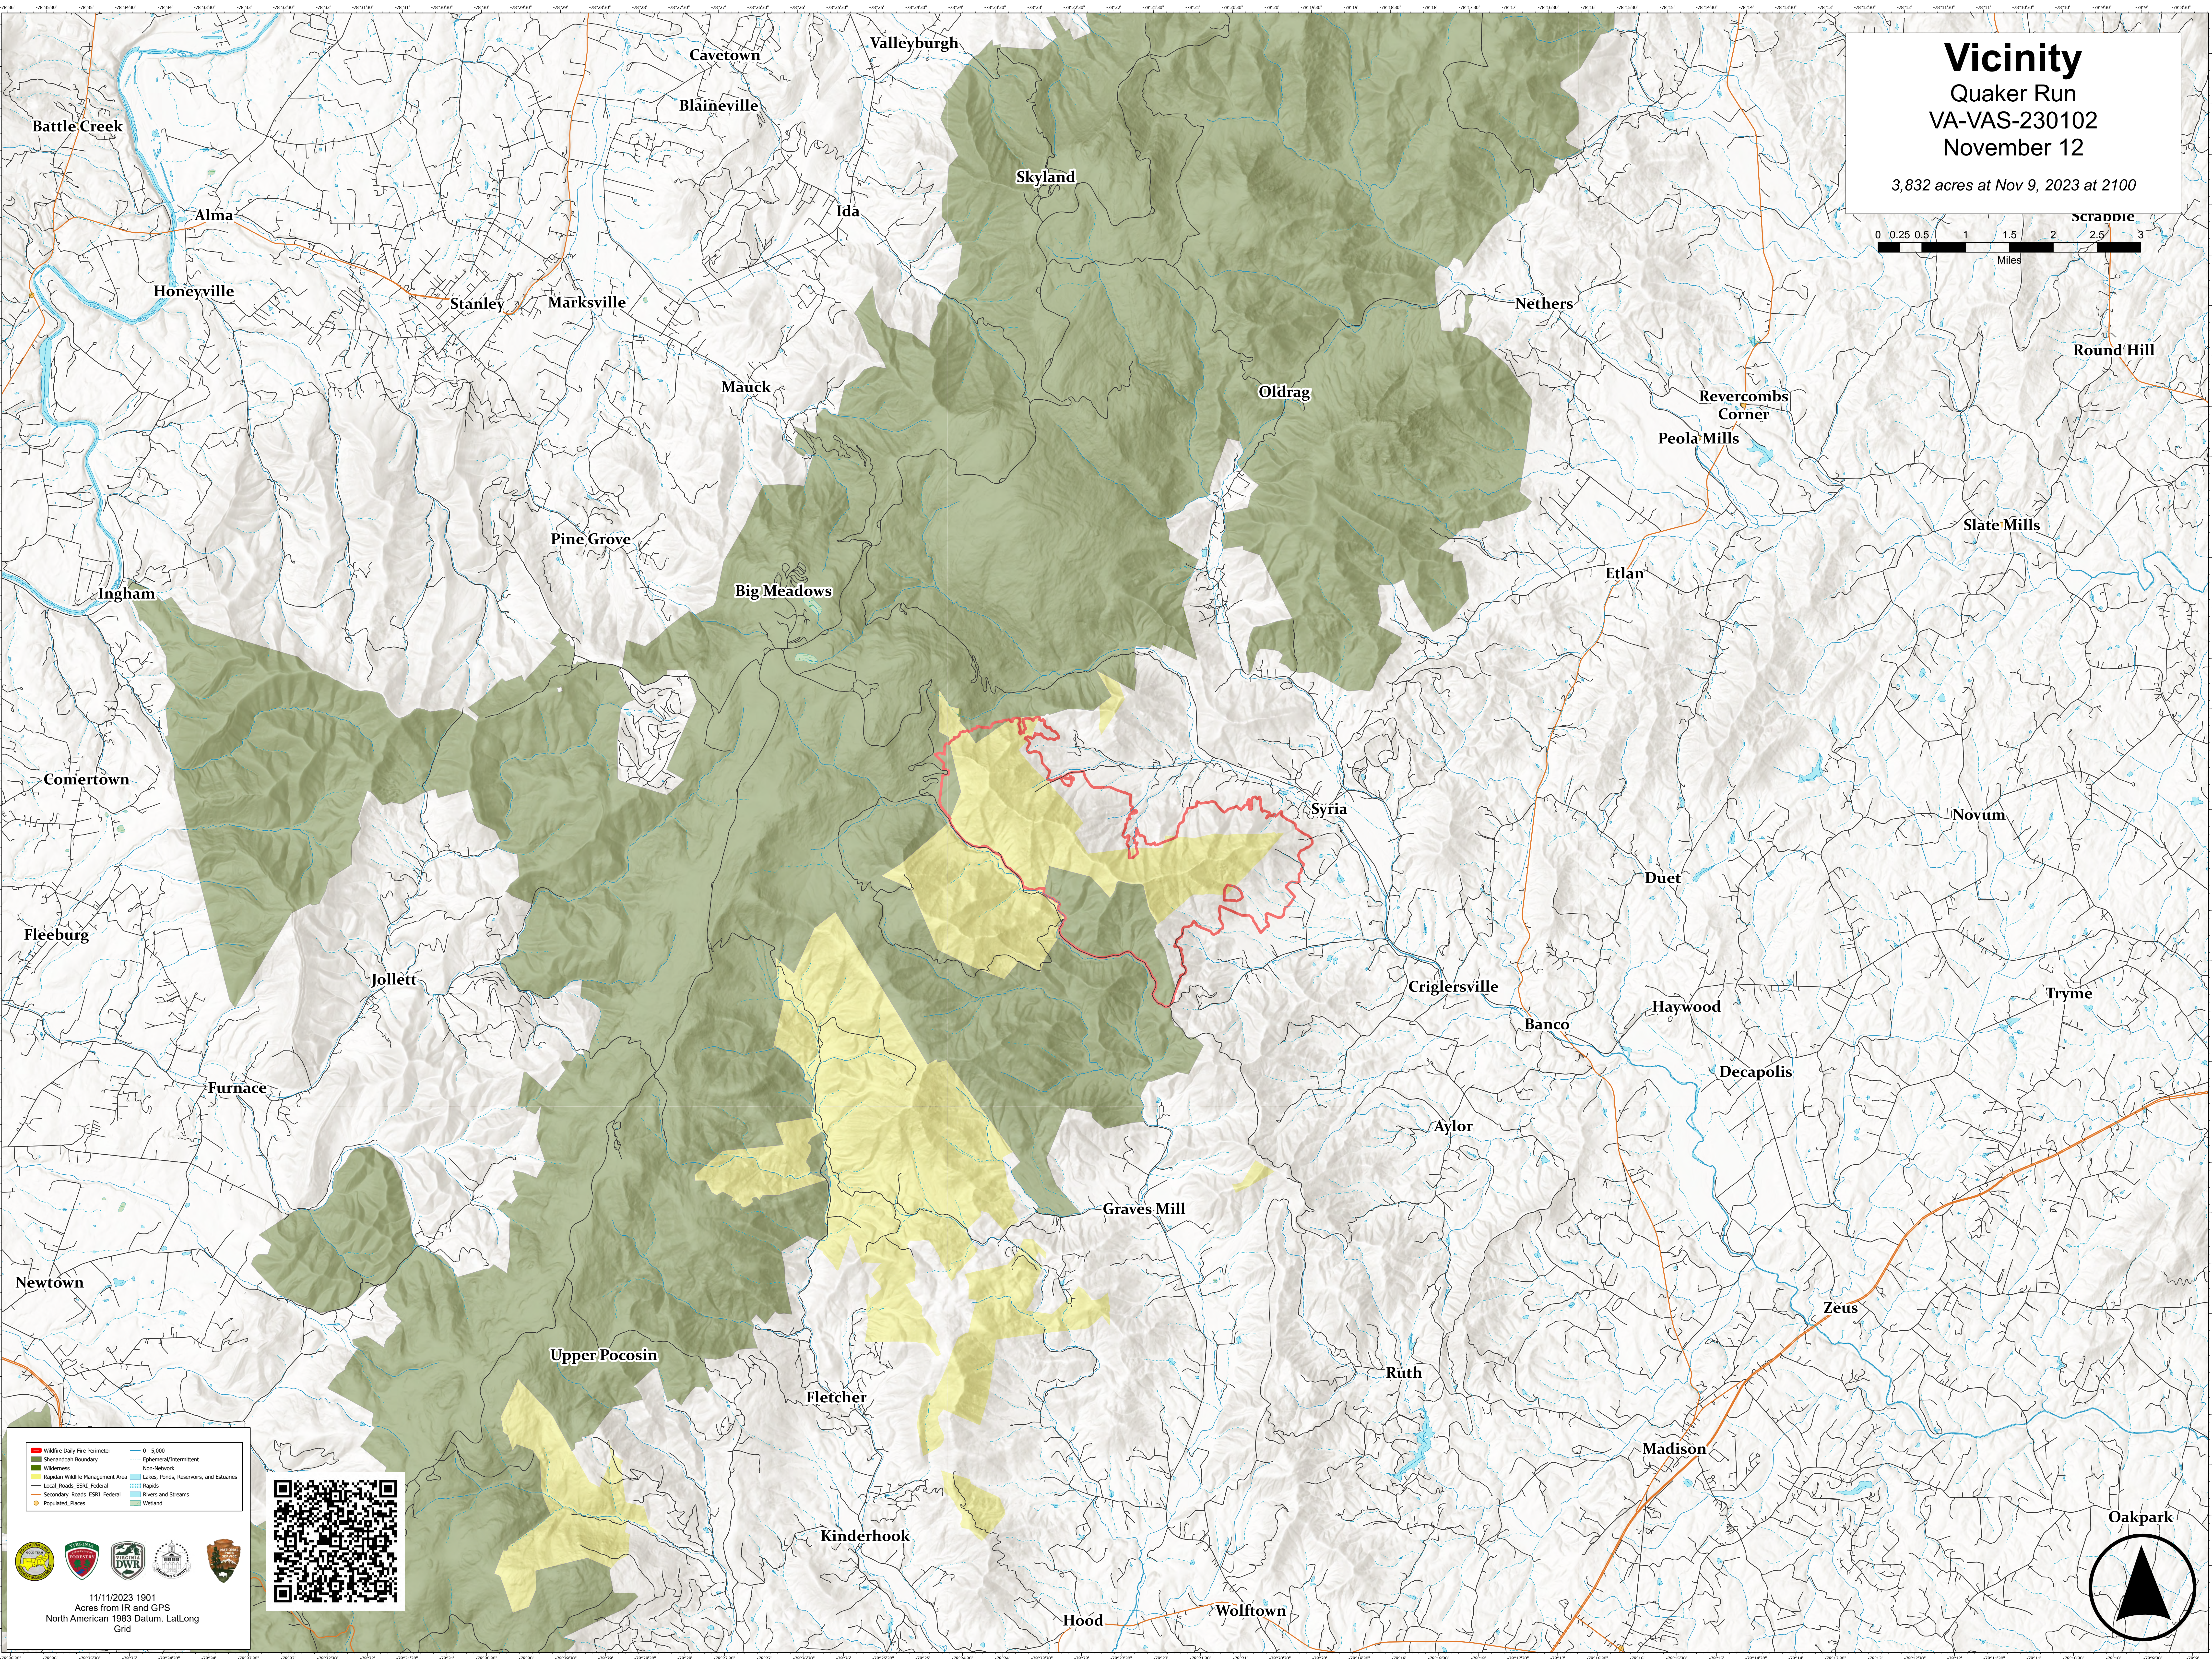

Vicinity

Quaker Run
VA-VAS-230102
November 12

3,832 acres at Nov 9, 2023 at 2100

Wildfire Daily Fire Perimeter	0 - 5,000
Wilderness	Ephemeral/Intermittent
Rapid Response Management Area	Non-Network
Local Roads, ESRI, Federal	Lakes, Ponds, Reservoirs, and Estuaries
Secondary Roads, ESRI, Federal	Rapids
Populated Places	Rivers and Streams
	Wetland

11/11/2023 1901
Acres from IR and GPS
North American 1983 Datum, Lat/Long
Grid