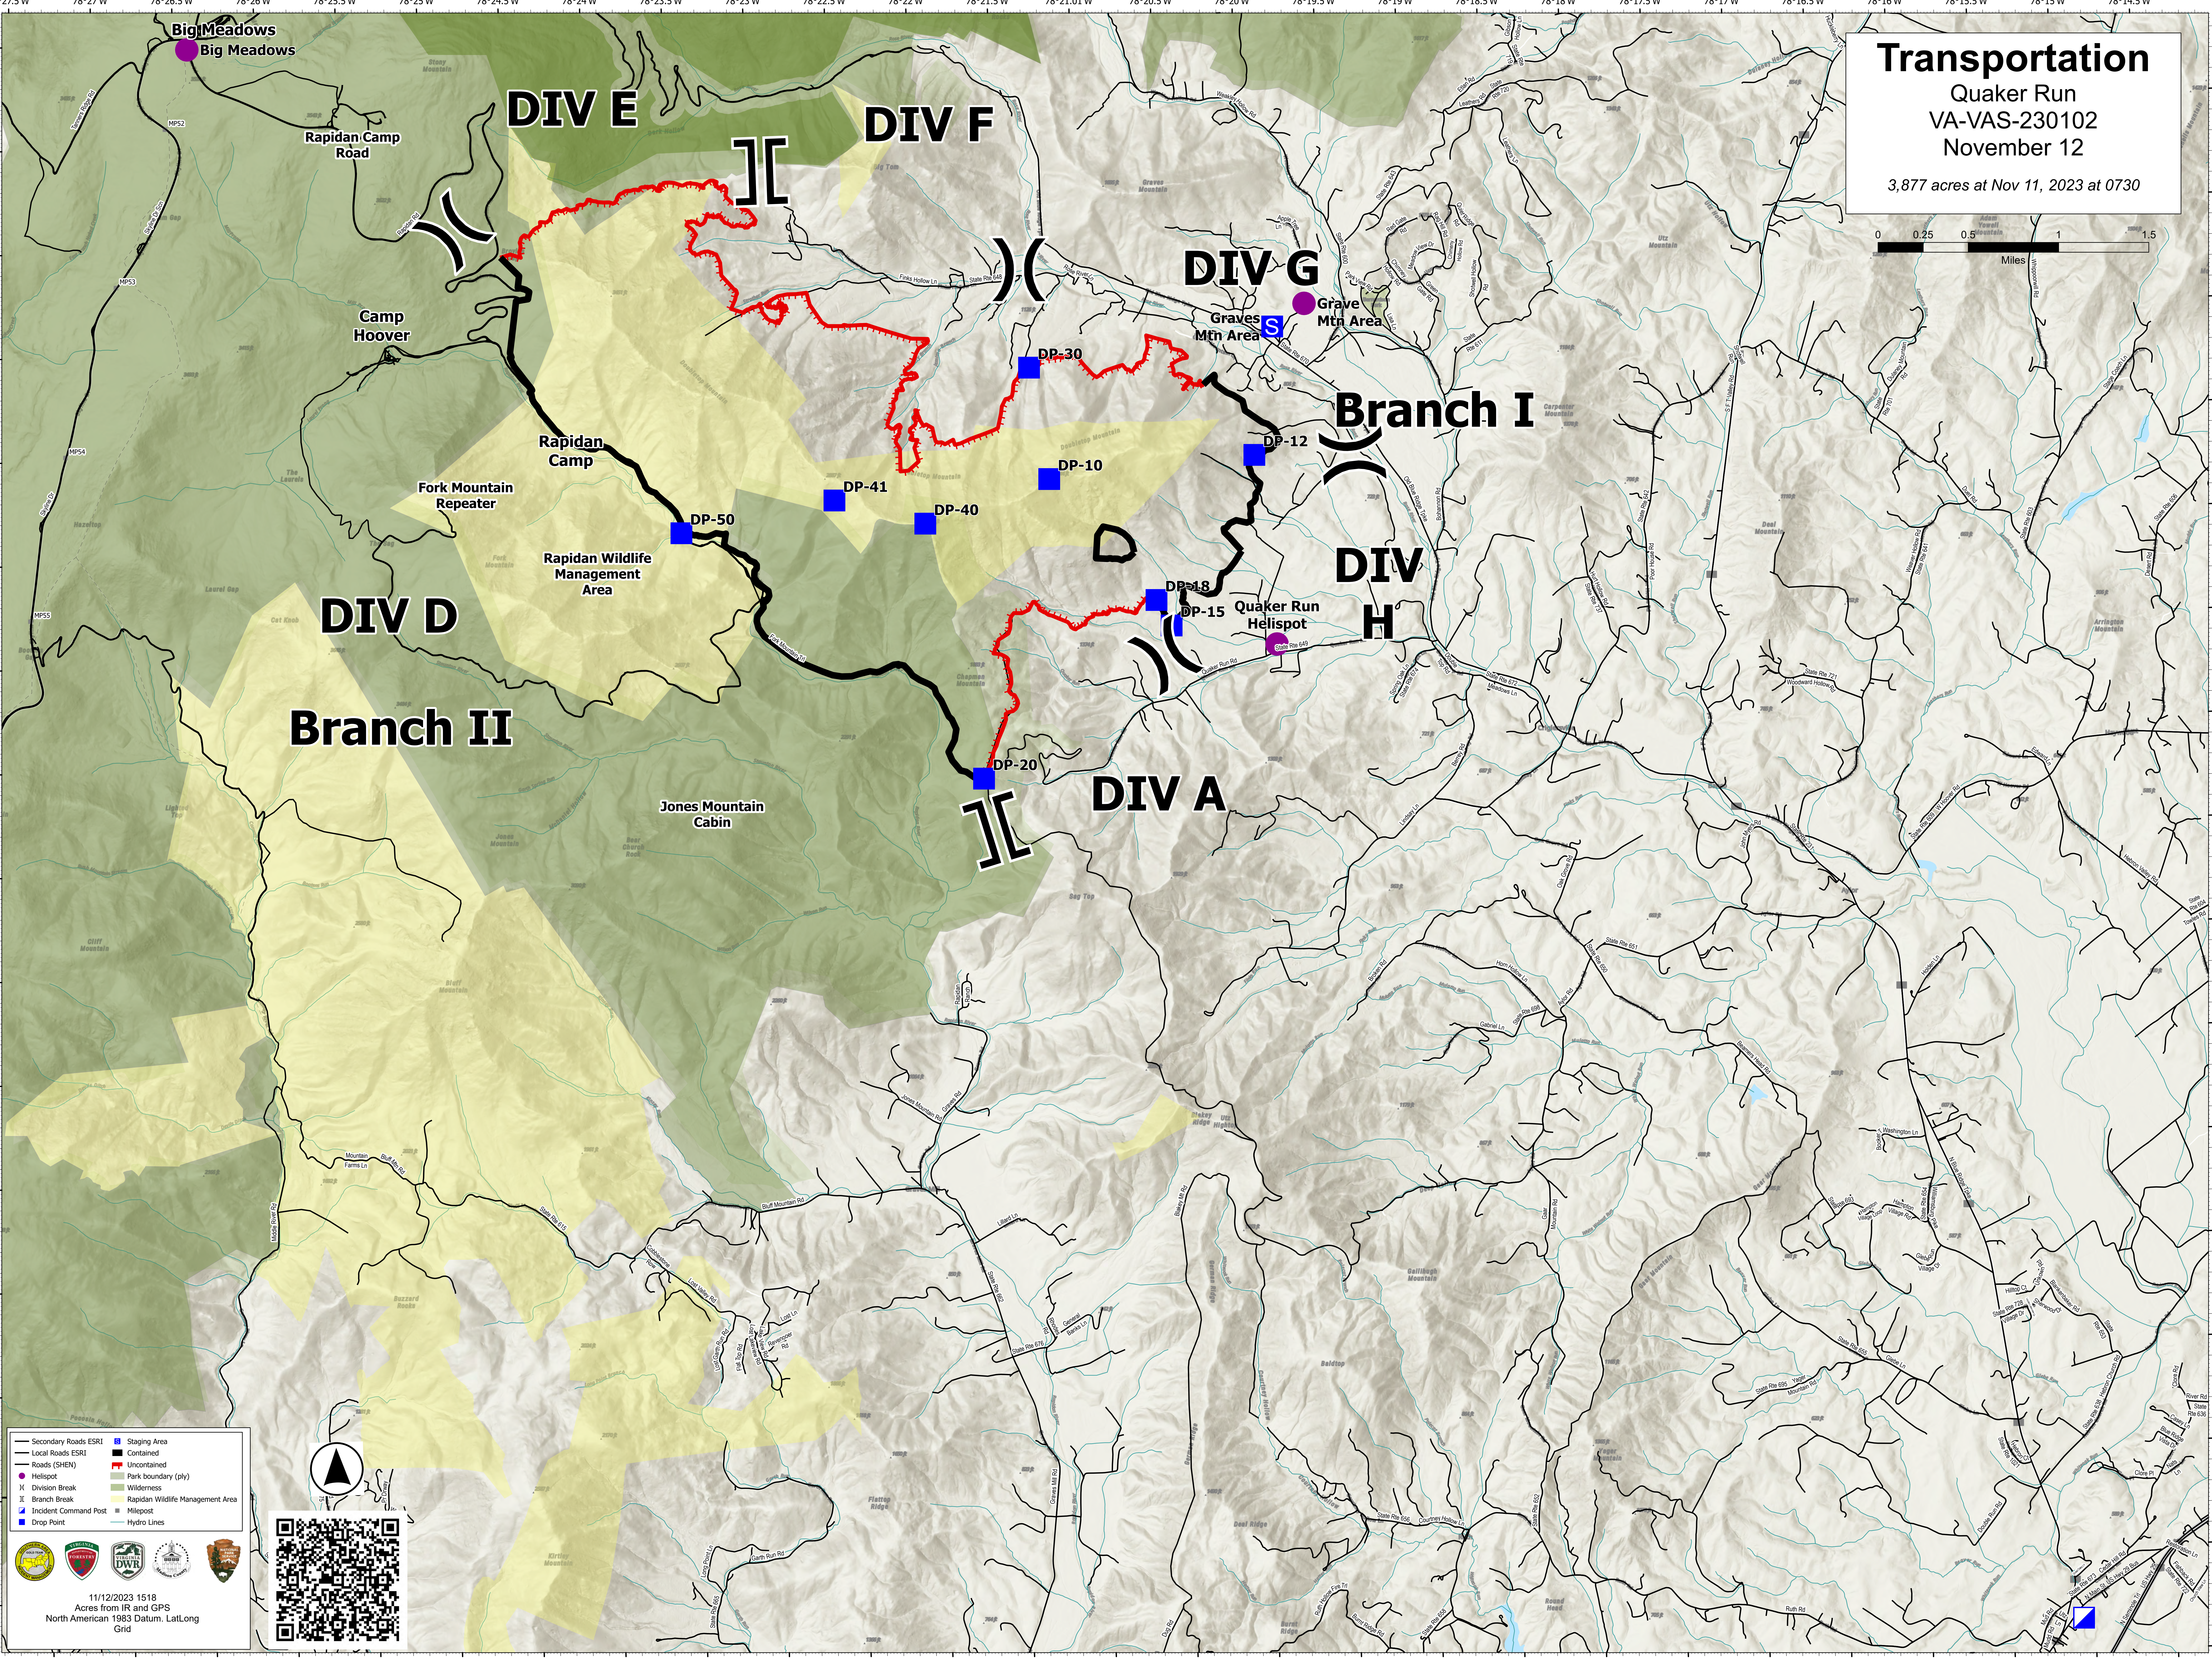

# Transportation

Quaker Run  
VA-VAS-230102  
November 12

3,877 acres at Nov 11, 2023 at 0730

Secondary Roads ESRI	Staging Area
Local Roads ESRI	Contained
Roads (SHEN)	Uncontained
Helispot	Park boundary (ply)
Division Break	Wilderness
Branch Break	Rapidan Wildlife Management Area
Incident Command Post	Milepost
Drop Point	Hydro Lines

11/12/2023 1518  
Acres from IR and GPS  
North American 1983 Datum, LatLong  
Grid