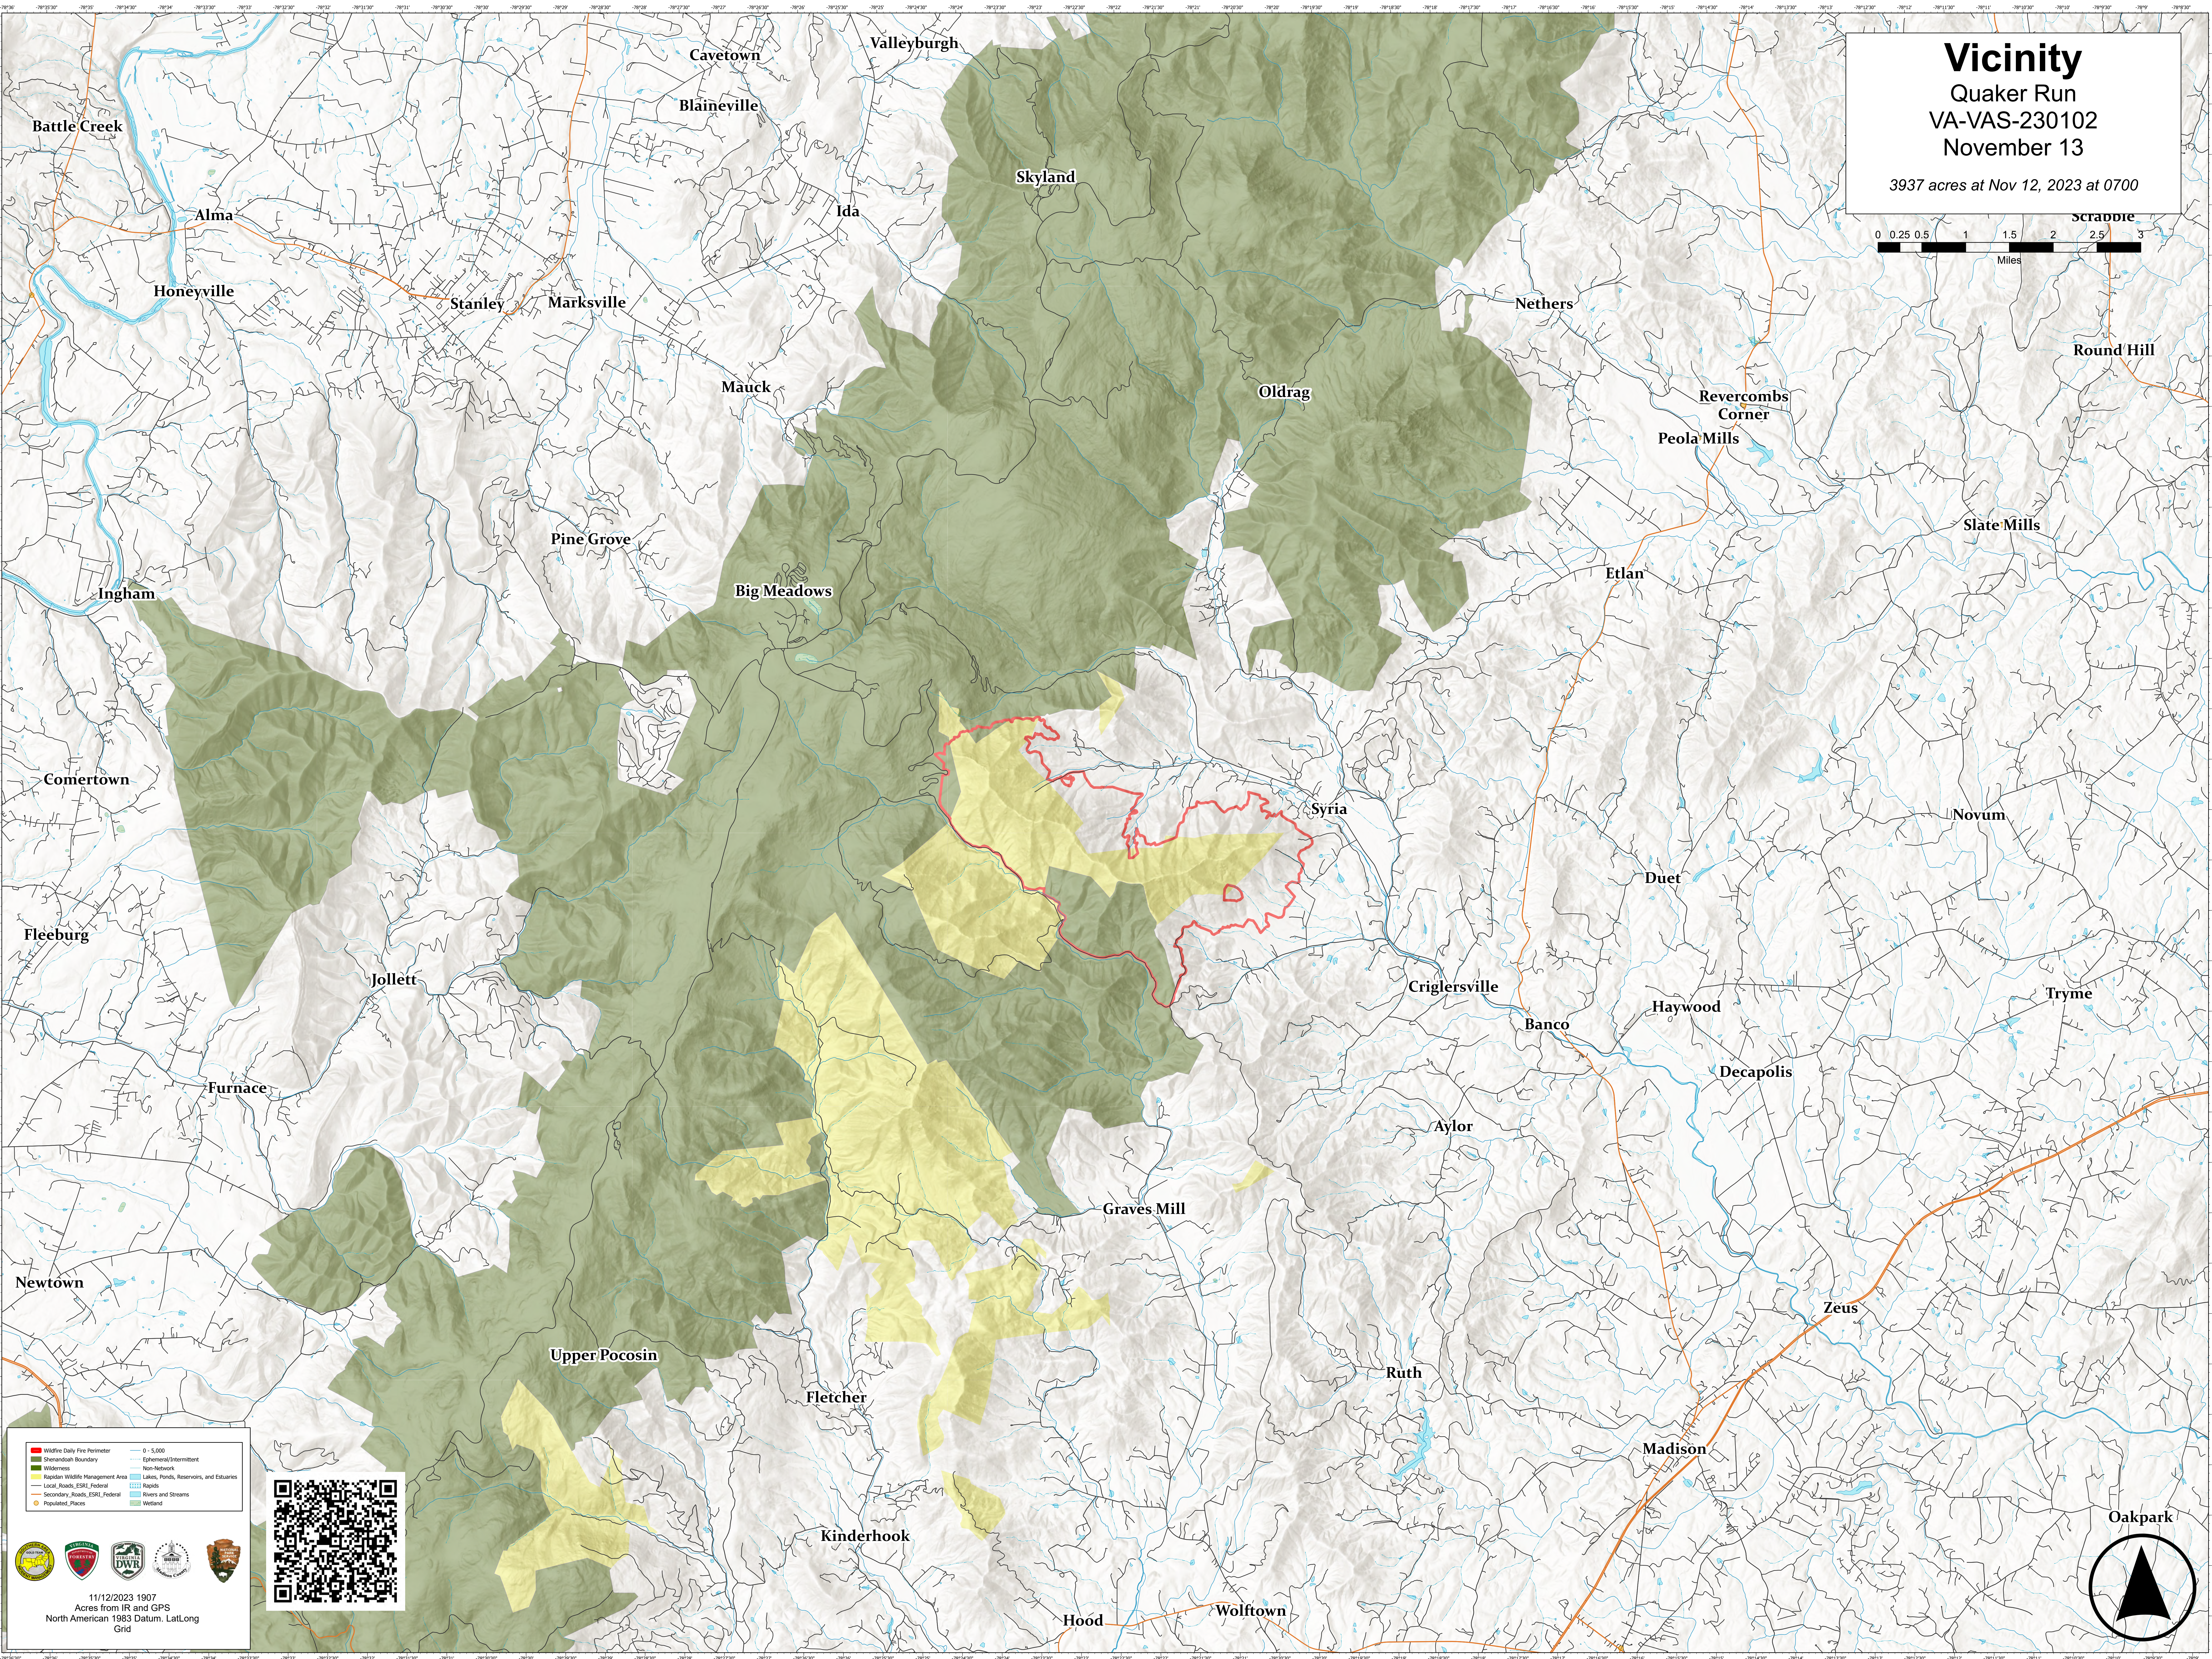

Vicinity

Quaker Run
VA-VAS-230102
November 13

3937 acres at Nov 12, 2023 at 0700

Wildfire Daily Fire Perimeter	0 - 5,000 Elevation/Intermittent
Wilderness	Non-Network
Rapid Response Management Area	Lakes, Ponds, Reservoirs, and Estuaries
Local Roads, ESRI, Federal	Rapids
Secondary Roads, ESRI, Federal	Rivers and Streams
Populated Places	Wetland

11/12/2023 1907
Acres from IR and GPS
North American 1983 Datum, Lat/Long
Grid