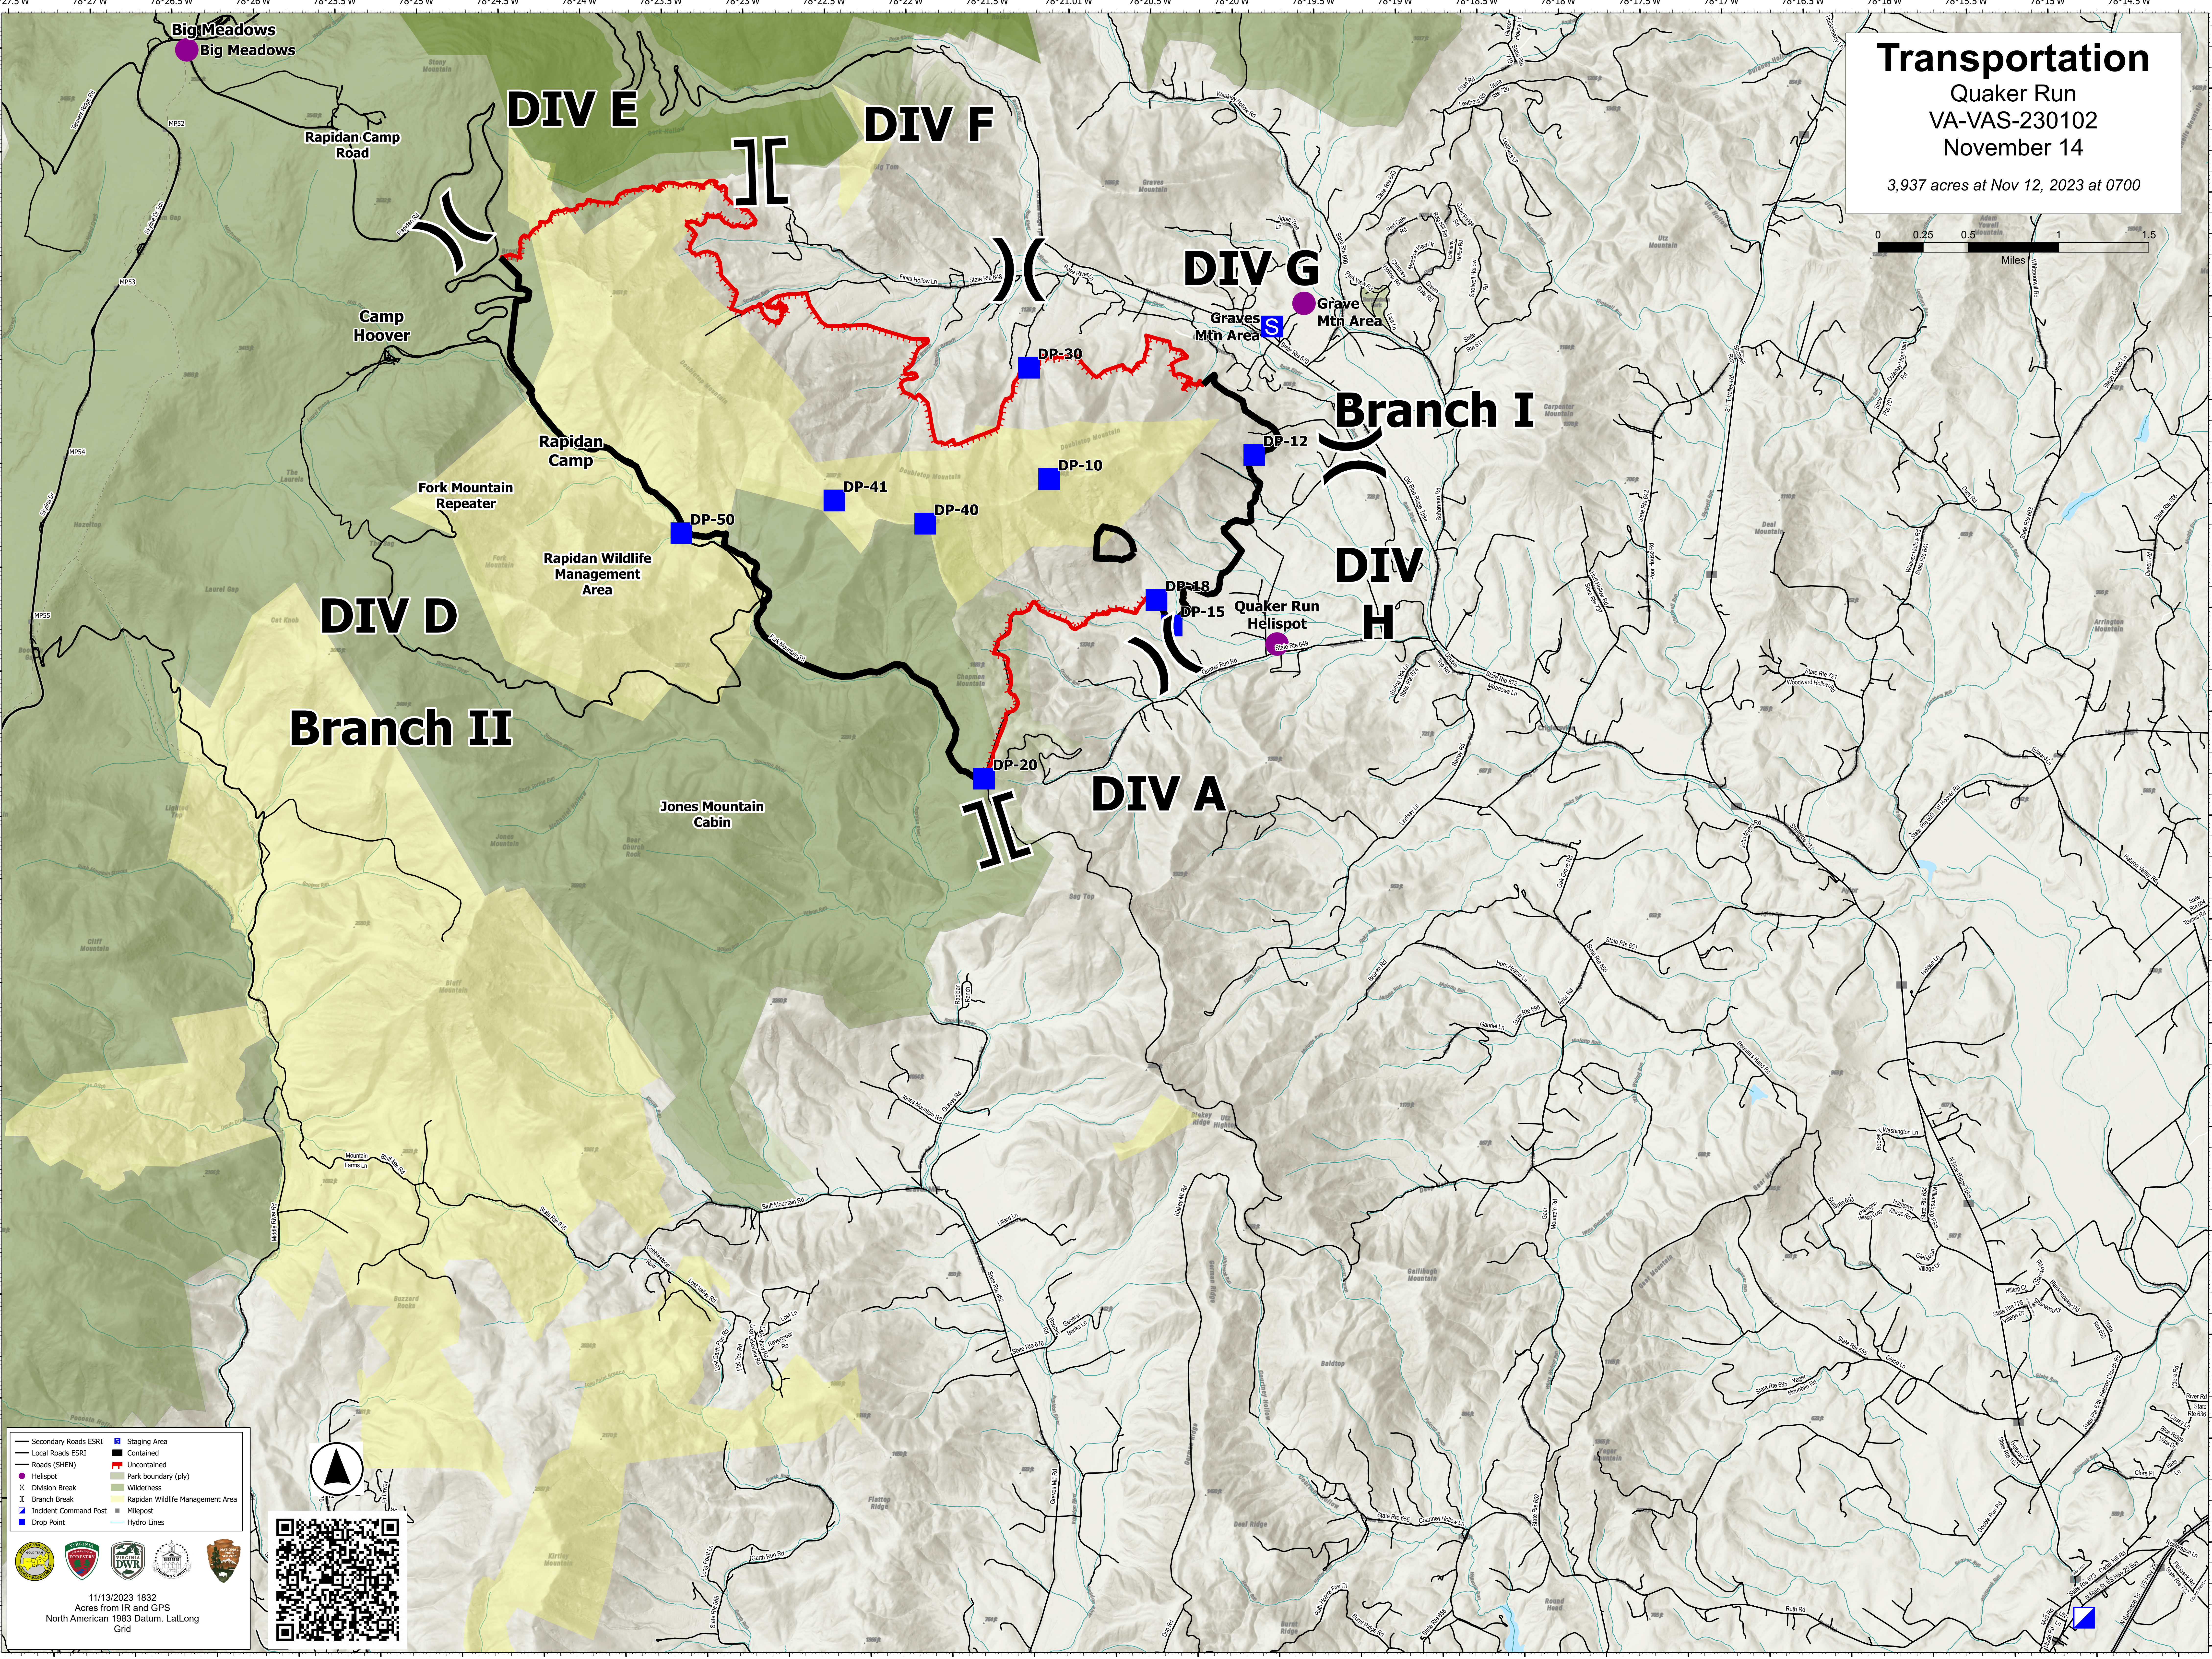

Transportation

Quaker Run
VA-VAS-230102
November 14

3,937 acres at Nov 12, 2023 at 0700

Secondary Roads ESRI	Staging Area
Local Roads ESRI	Contained
Roads (SHEN)	Uncontained
Helispot	Park boundary (ply)
Division Break	Wilderness
Branch Break	Rapidan Wildlife Management Area
Incident Command Post	Milepost
Drop Point	Hydro Lines

11/13/2023 1832
Acres from IR and GPS
North American 1983 Datum, LatLong
Grid