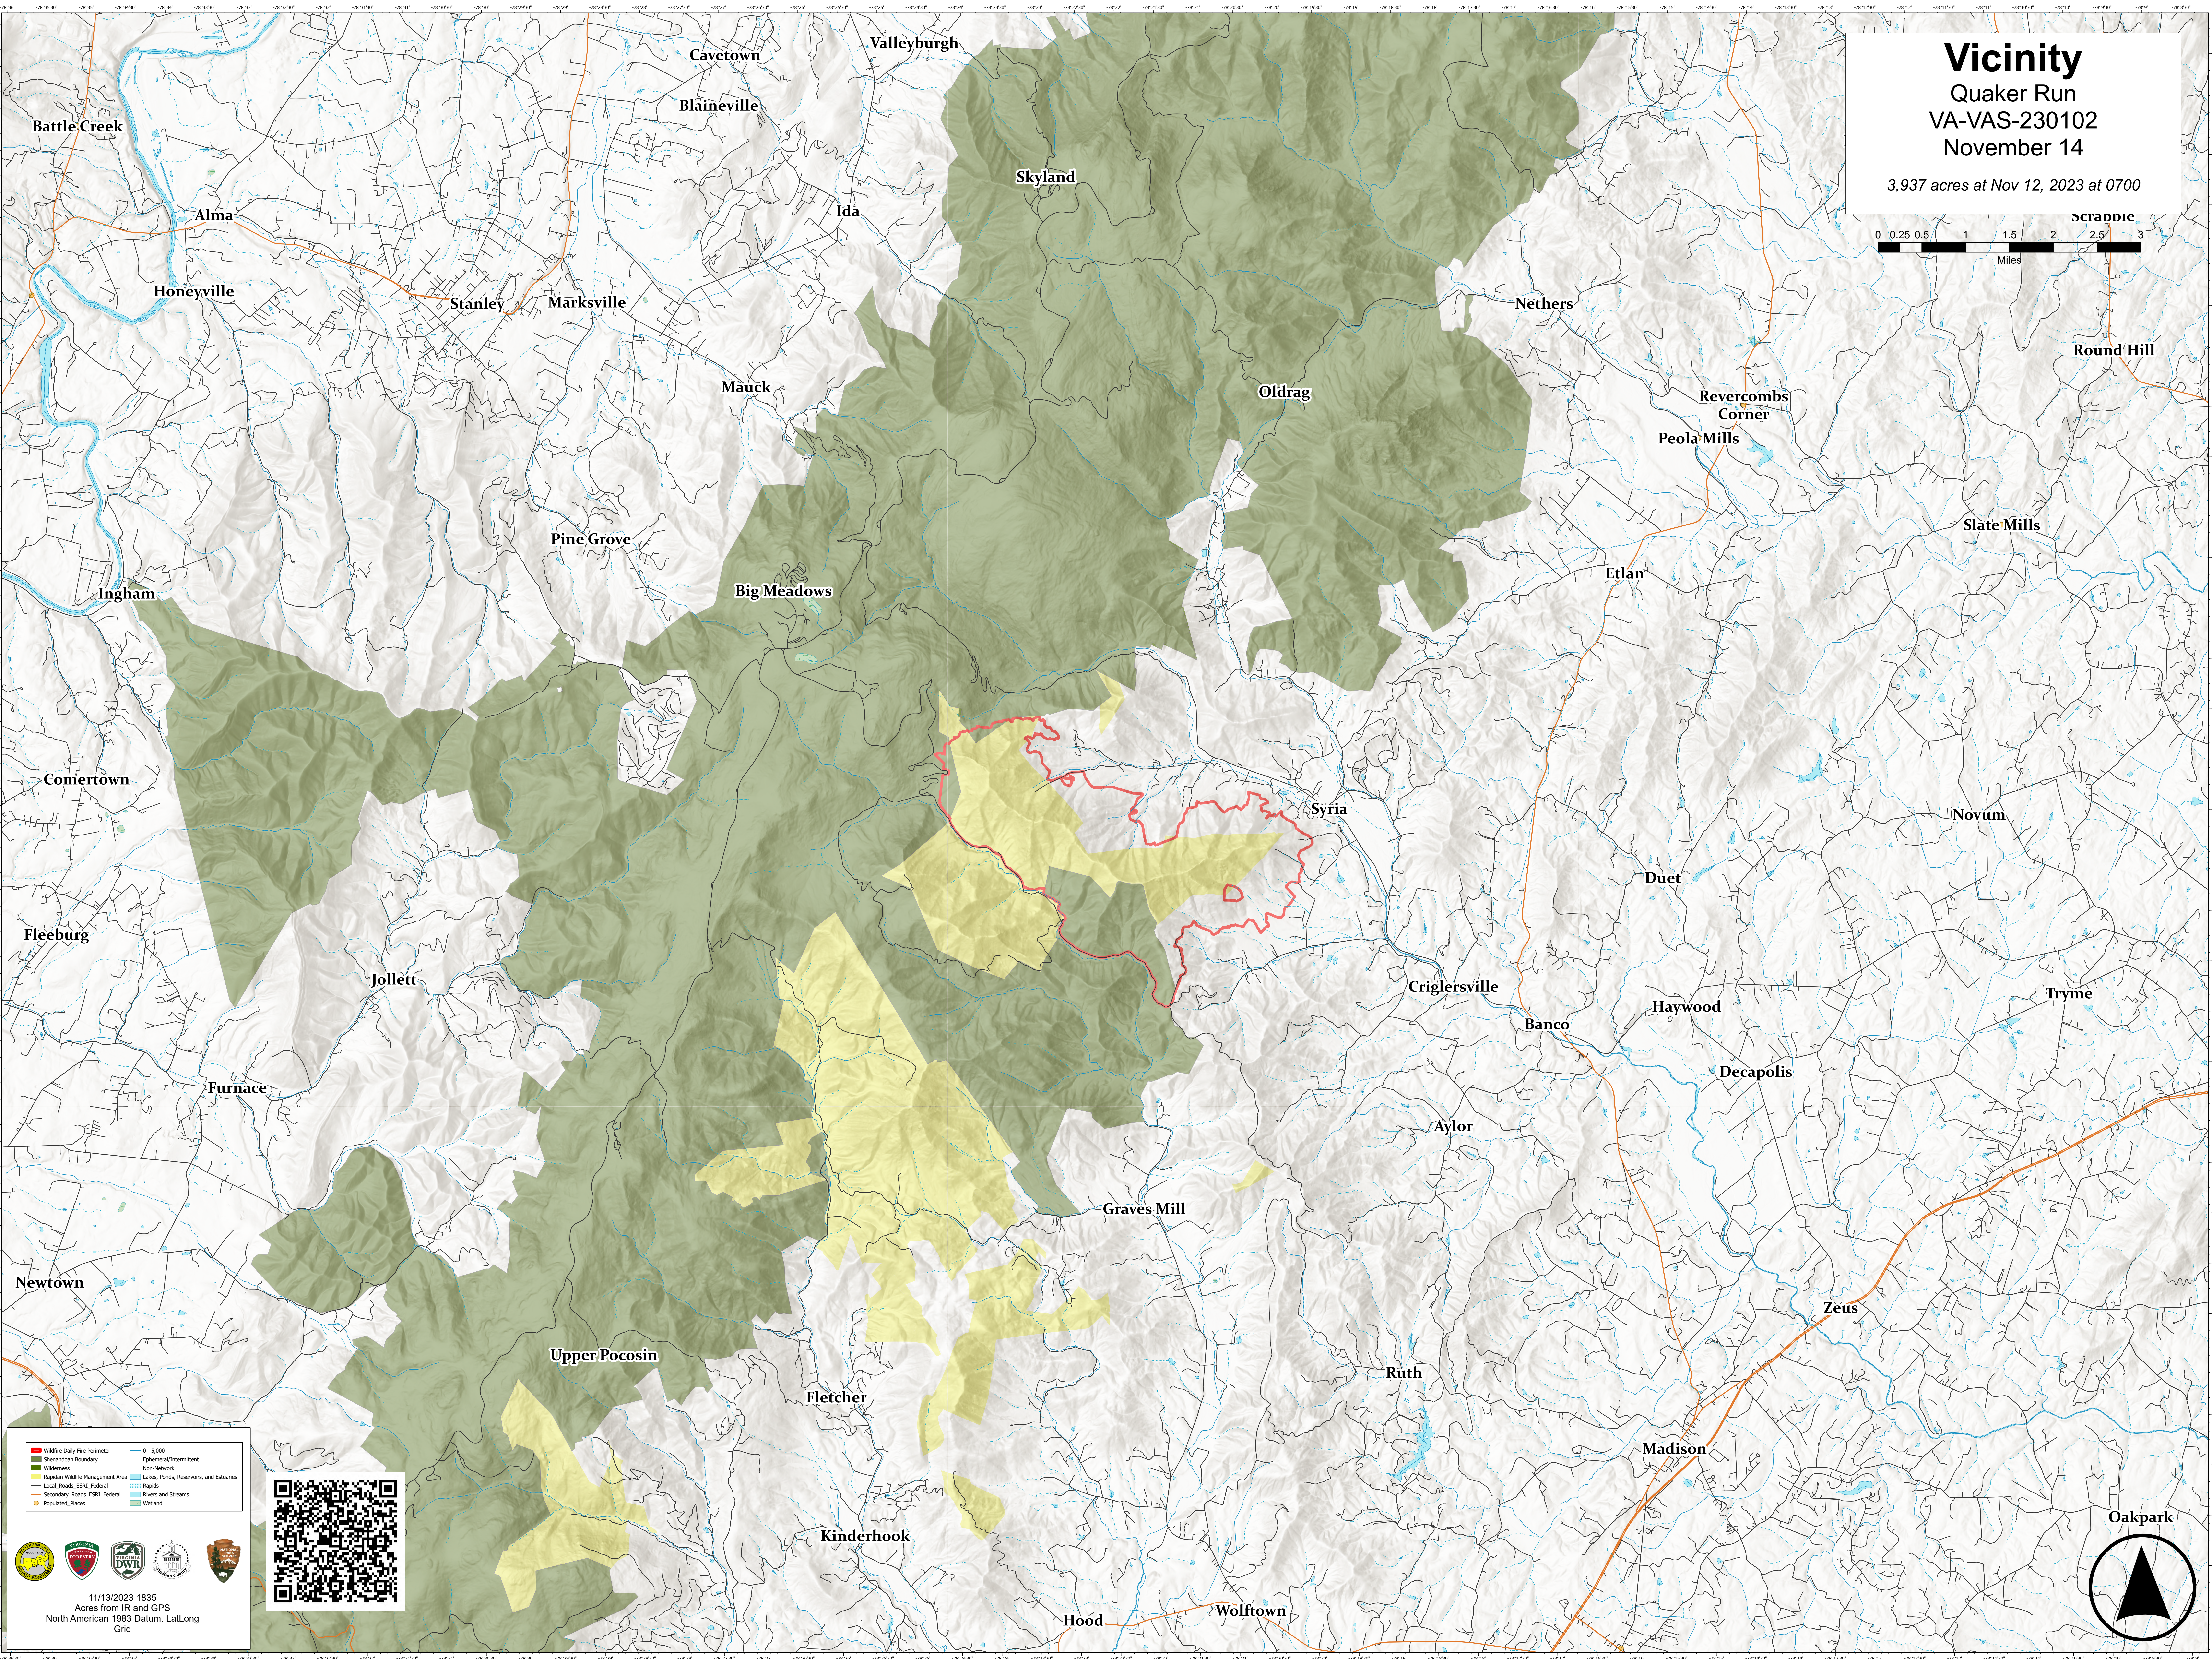

Vicinity

Quaker Run
VA-VAS-230102
November 14

3,937 acres at Nov 12, 2023 at 0700

Wildfire Daily Fire Perimeter	0 - 5,000 Elevation/Intermittent
Wilderness	Non-Network
Rapid Response Management Area	Lakes, Ponds, Reservoirs, and Estuaries
Local Roads, ESRI, Federal	Rapids
Secondary Roads, ESRI, Federal	Rivers and Streams
Populated Places	Wetland

11/13/2023 1835
Acres from IR and GPS
North American 1983 Datum, LatLong
Grid