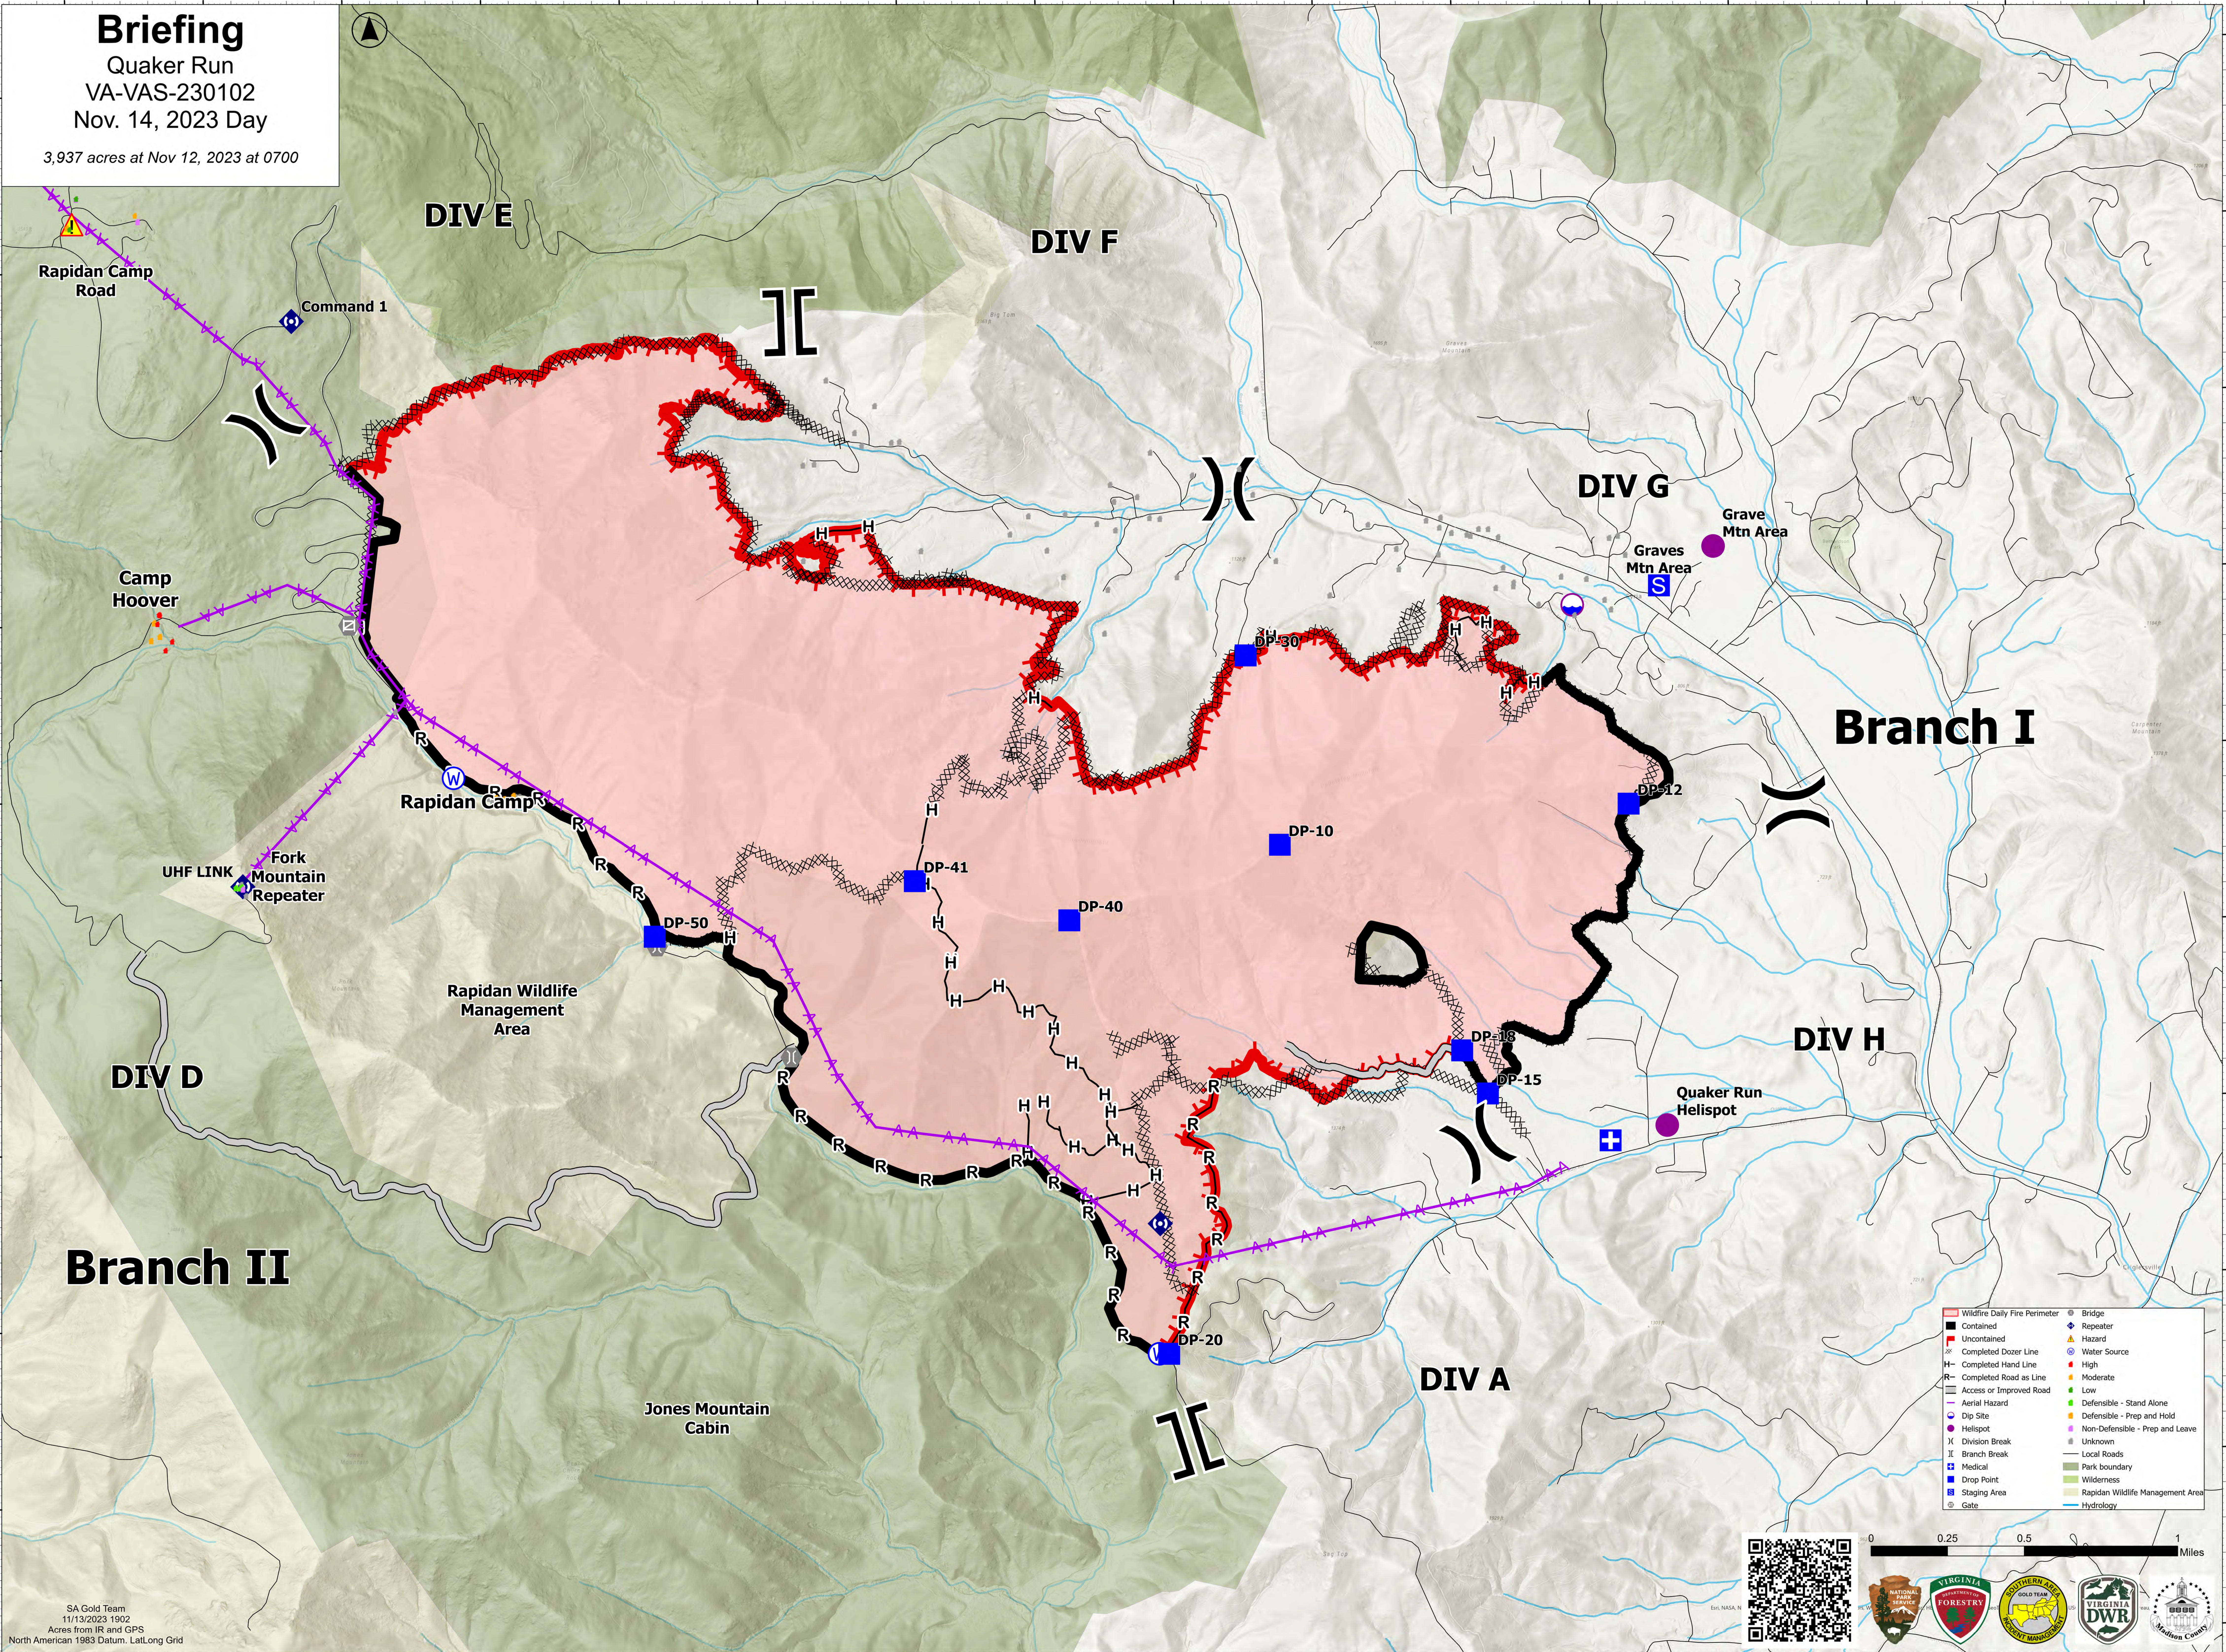

Briefing

Quaker Run
VA-VAS-230102
Nov. 14, 2023 Day

3,937 acres at Nov 12, 2023 at 0700

SA Gold Team
11/13/2023 1902
Acres from IR and GPS
North American 1983 Datum, LatLong Grid