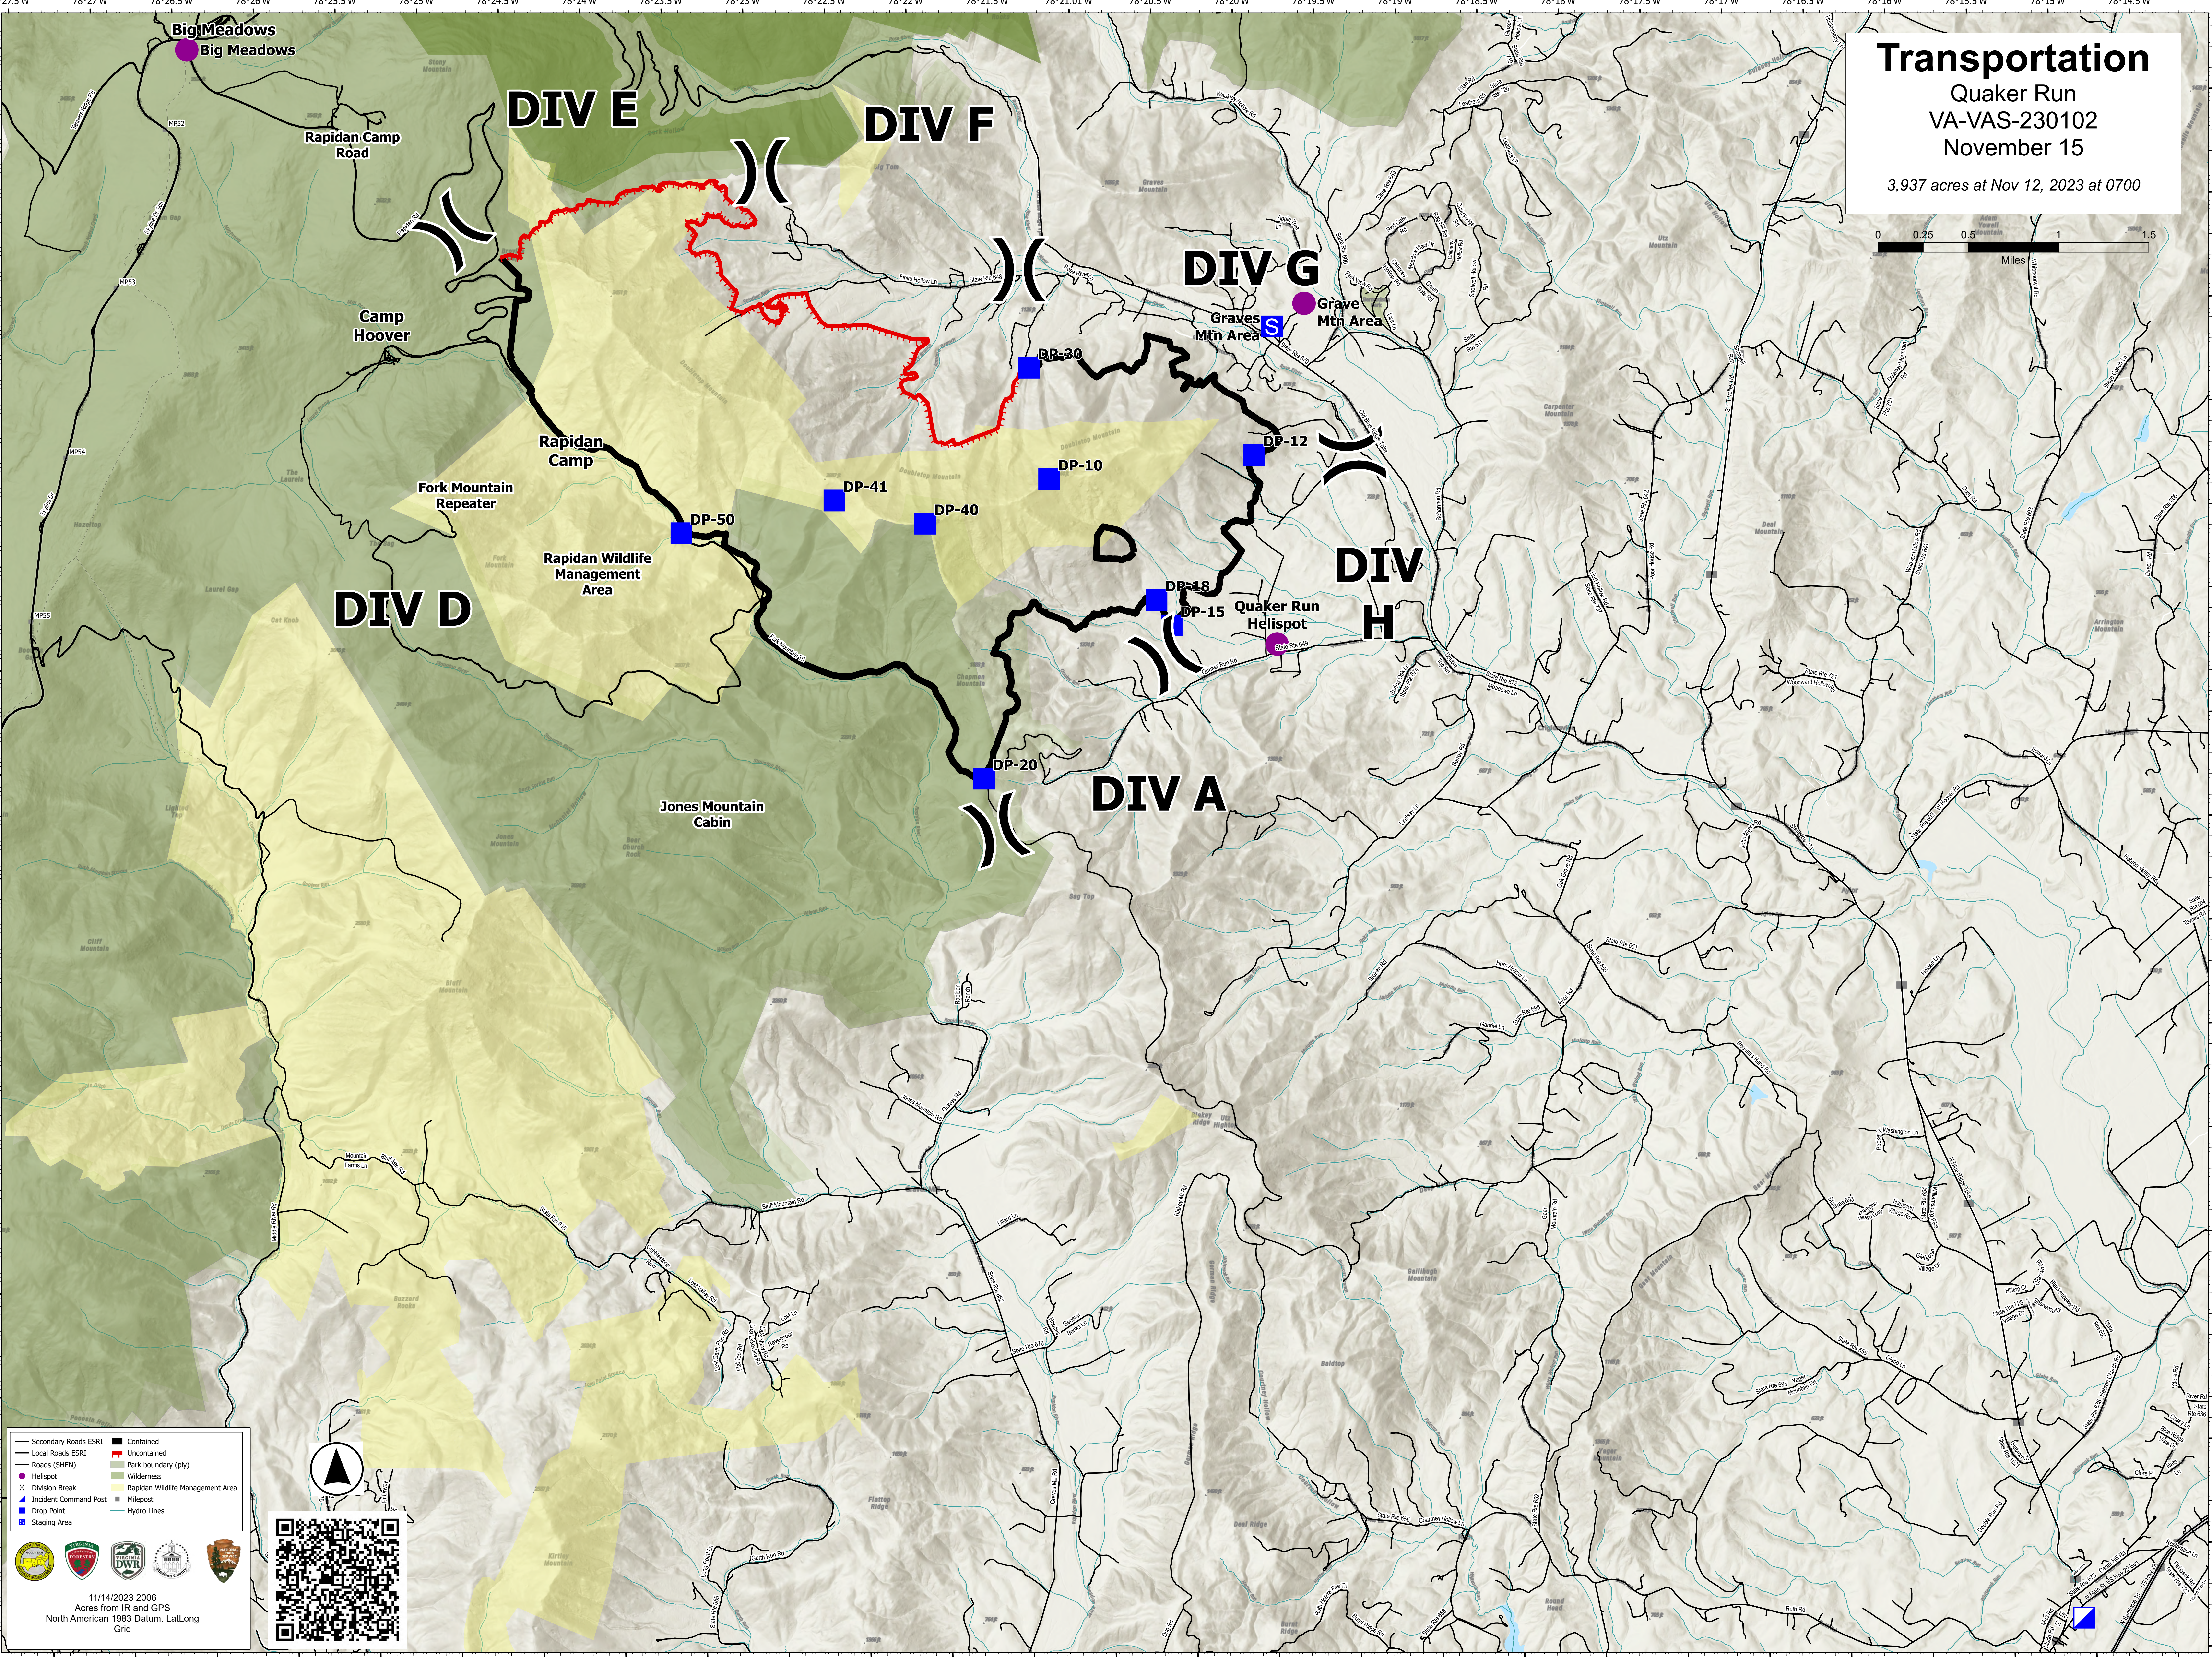

# Transportation

Quaker Run  
VA-VAS-230102  
November 15

3,937 acres at Nov 12, 2023 at 0700

Secondary Roads ESRI	Contained
Local Roads ESRI	Uncontained
Roads (SHEN)	Park boundary (ply)
Helispot	Wilderness
Division Break	Rapidan Wildlife Management Area
Incident Command Post	Milepost
Drop Point	Hydro Lines
Staging Area	

11/14/2023 0606  
Acres from IR and GPS  
North American 1983 Datum, LatLong  
Grid