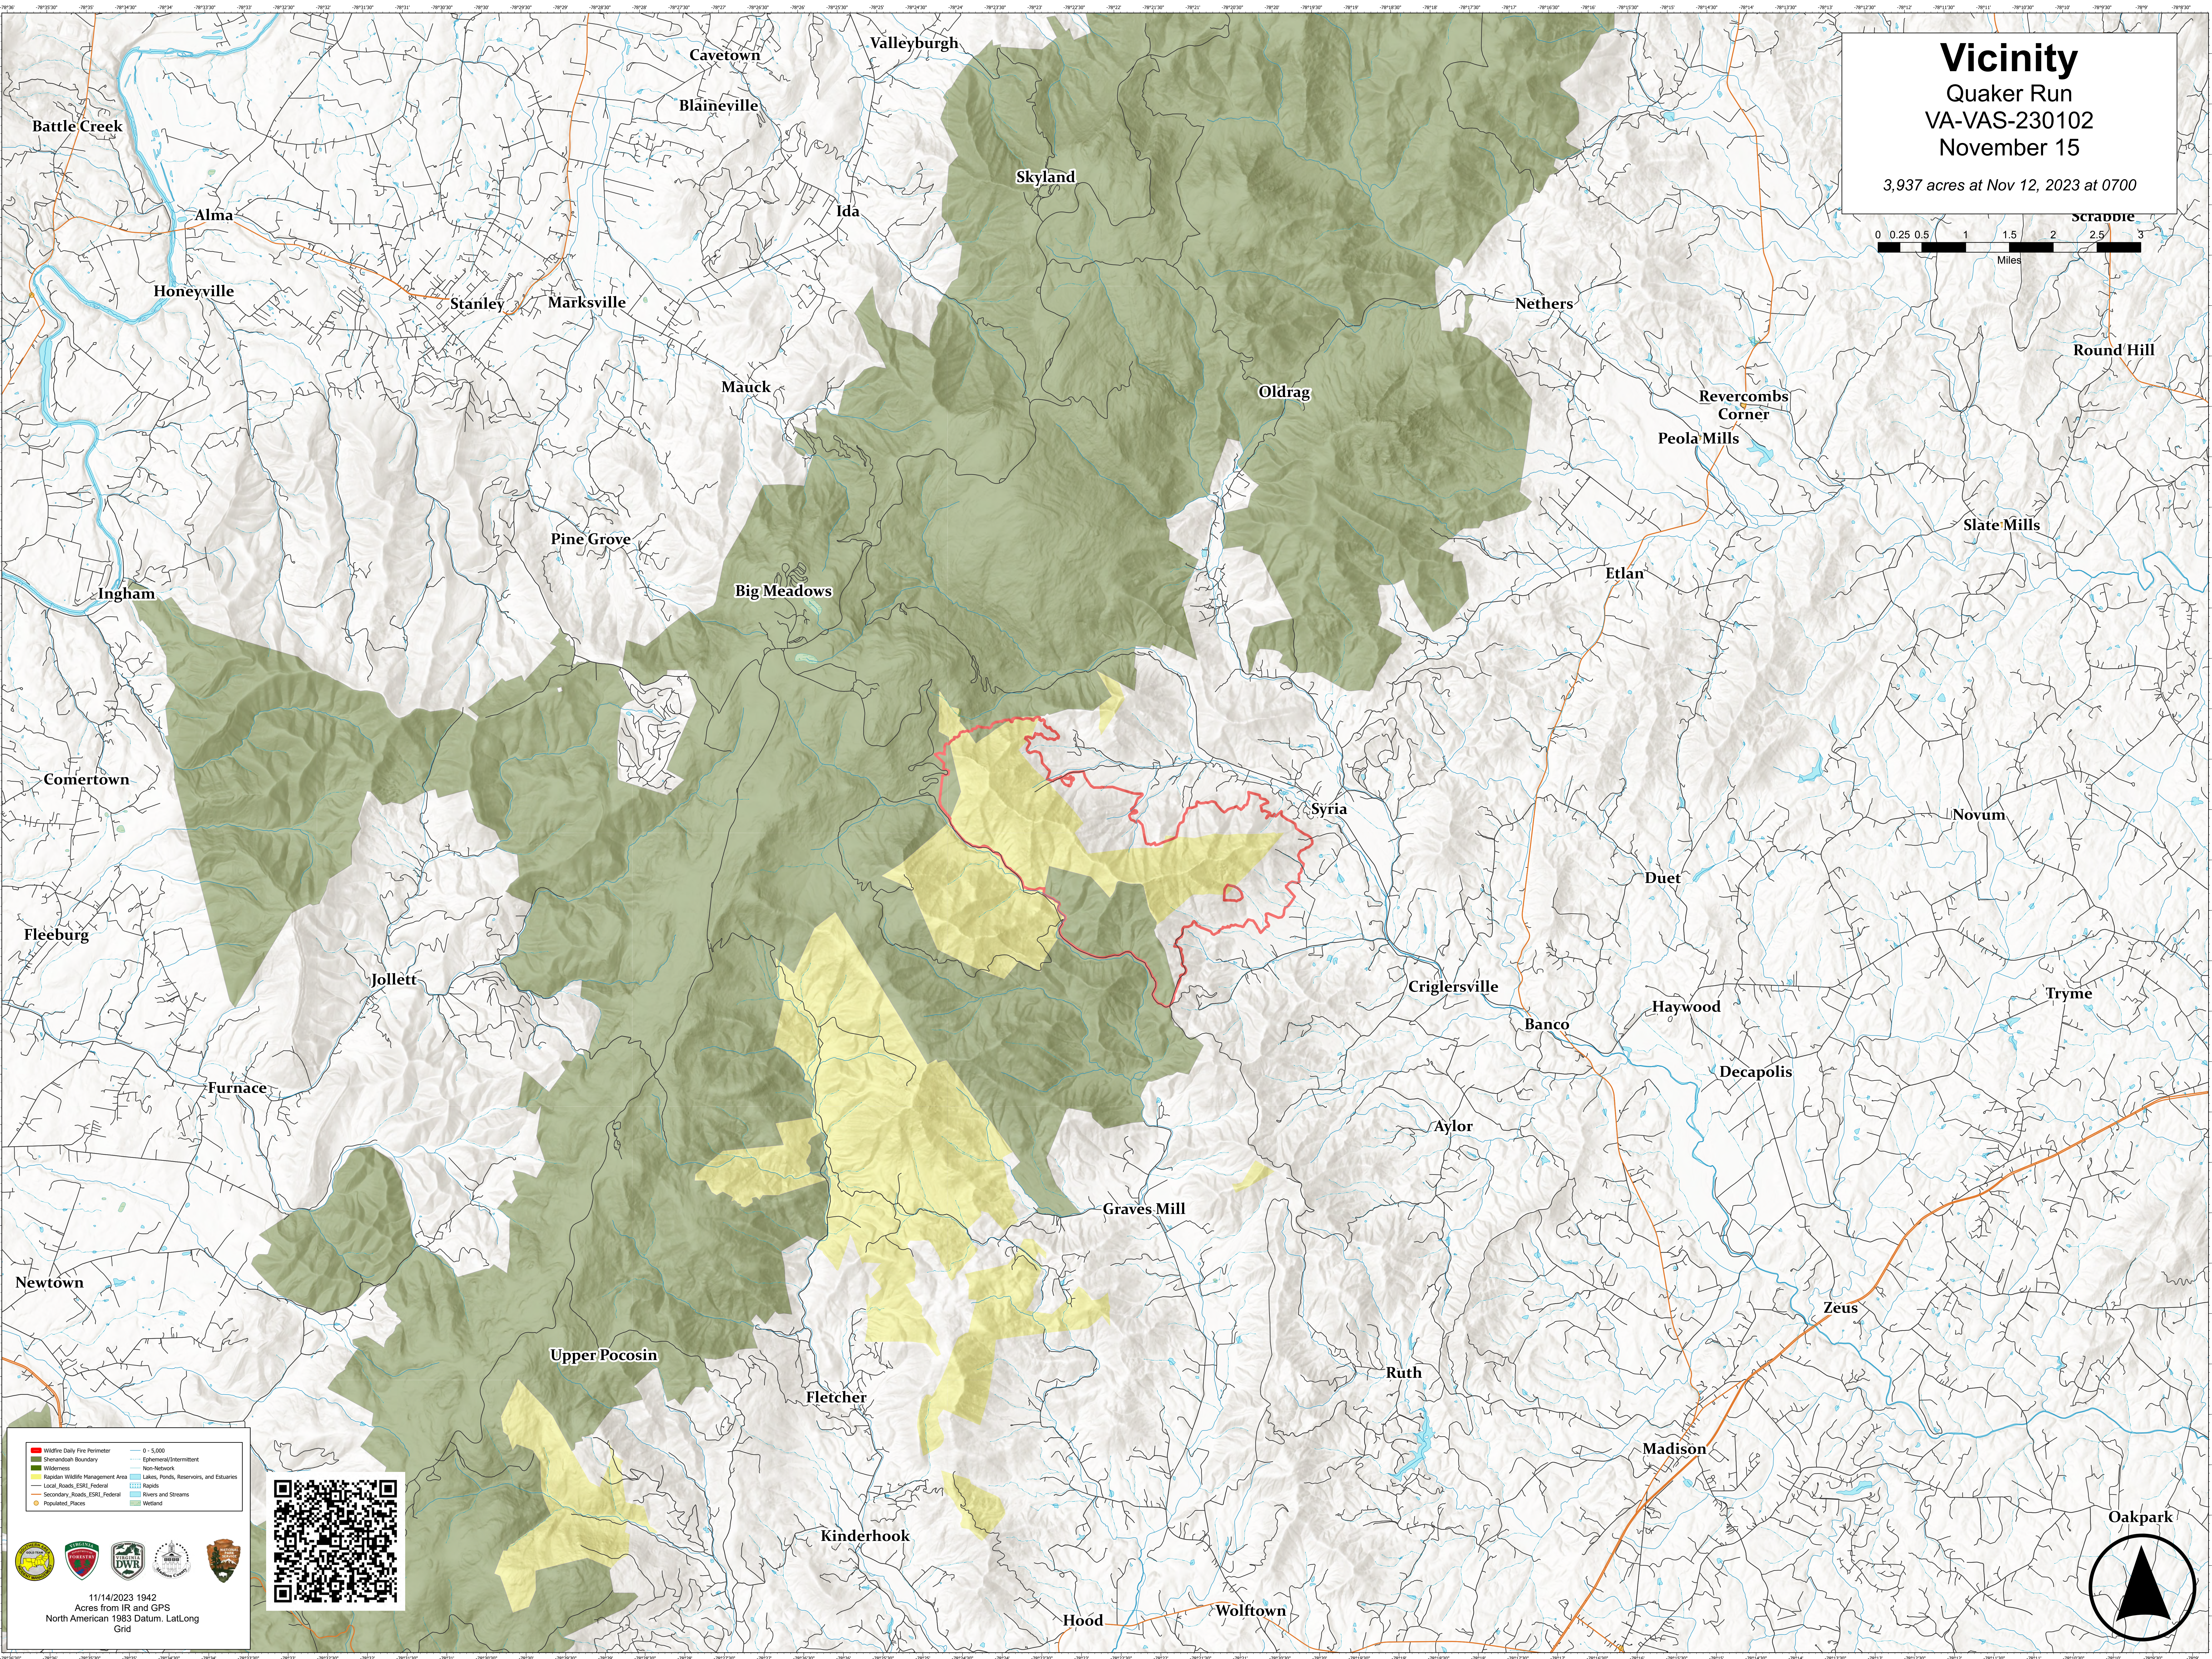

Vicinity

Quaker Run
VA-VAS-230102
November 15

3,937 acres at Nov 12, 2023 at 0700

Wildfire Daily Fire Perimeter	0 - 5,000
Wilderness	Ephemeral/Intermittent
Rapidly Wildfire Management Area	Non-Network
Local Roads, ESRI, Federal	Lakes, Ponds, Reservoirs, and Estuaries
Secondary Roads, ESRI, Federal	Rapids
Populated Places	Rivers and Streams
	Wetland

11/14/2023 1942
Acres from IR and GPS
North American 1983 Datum, LatLong
Grid