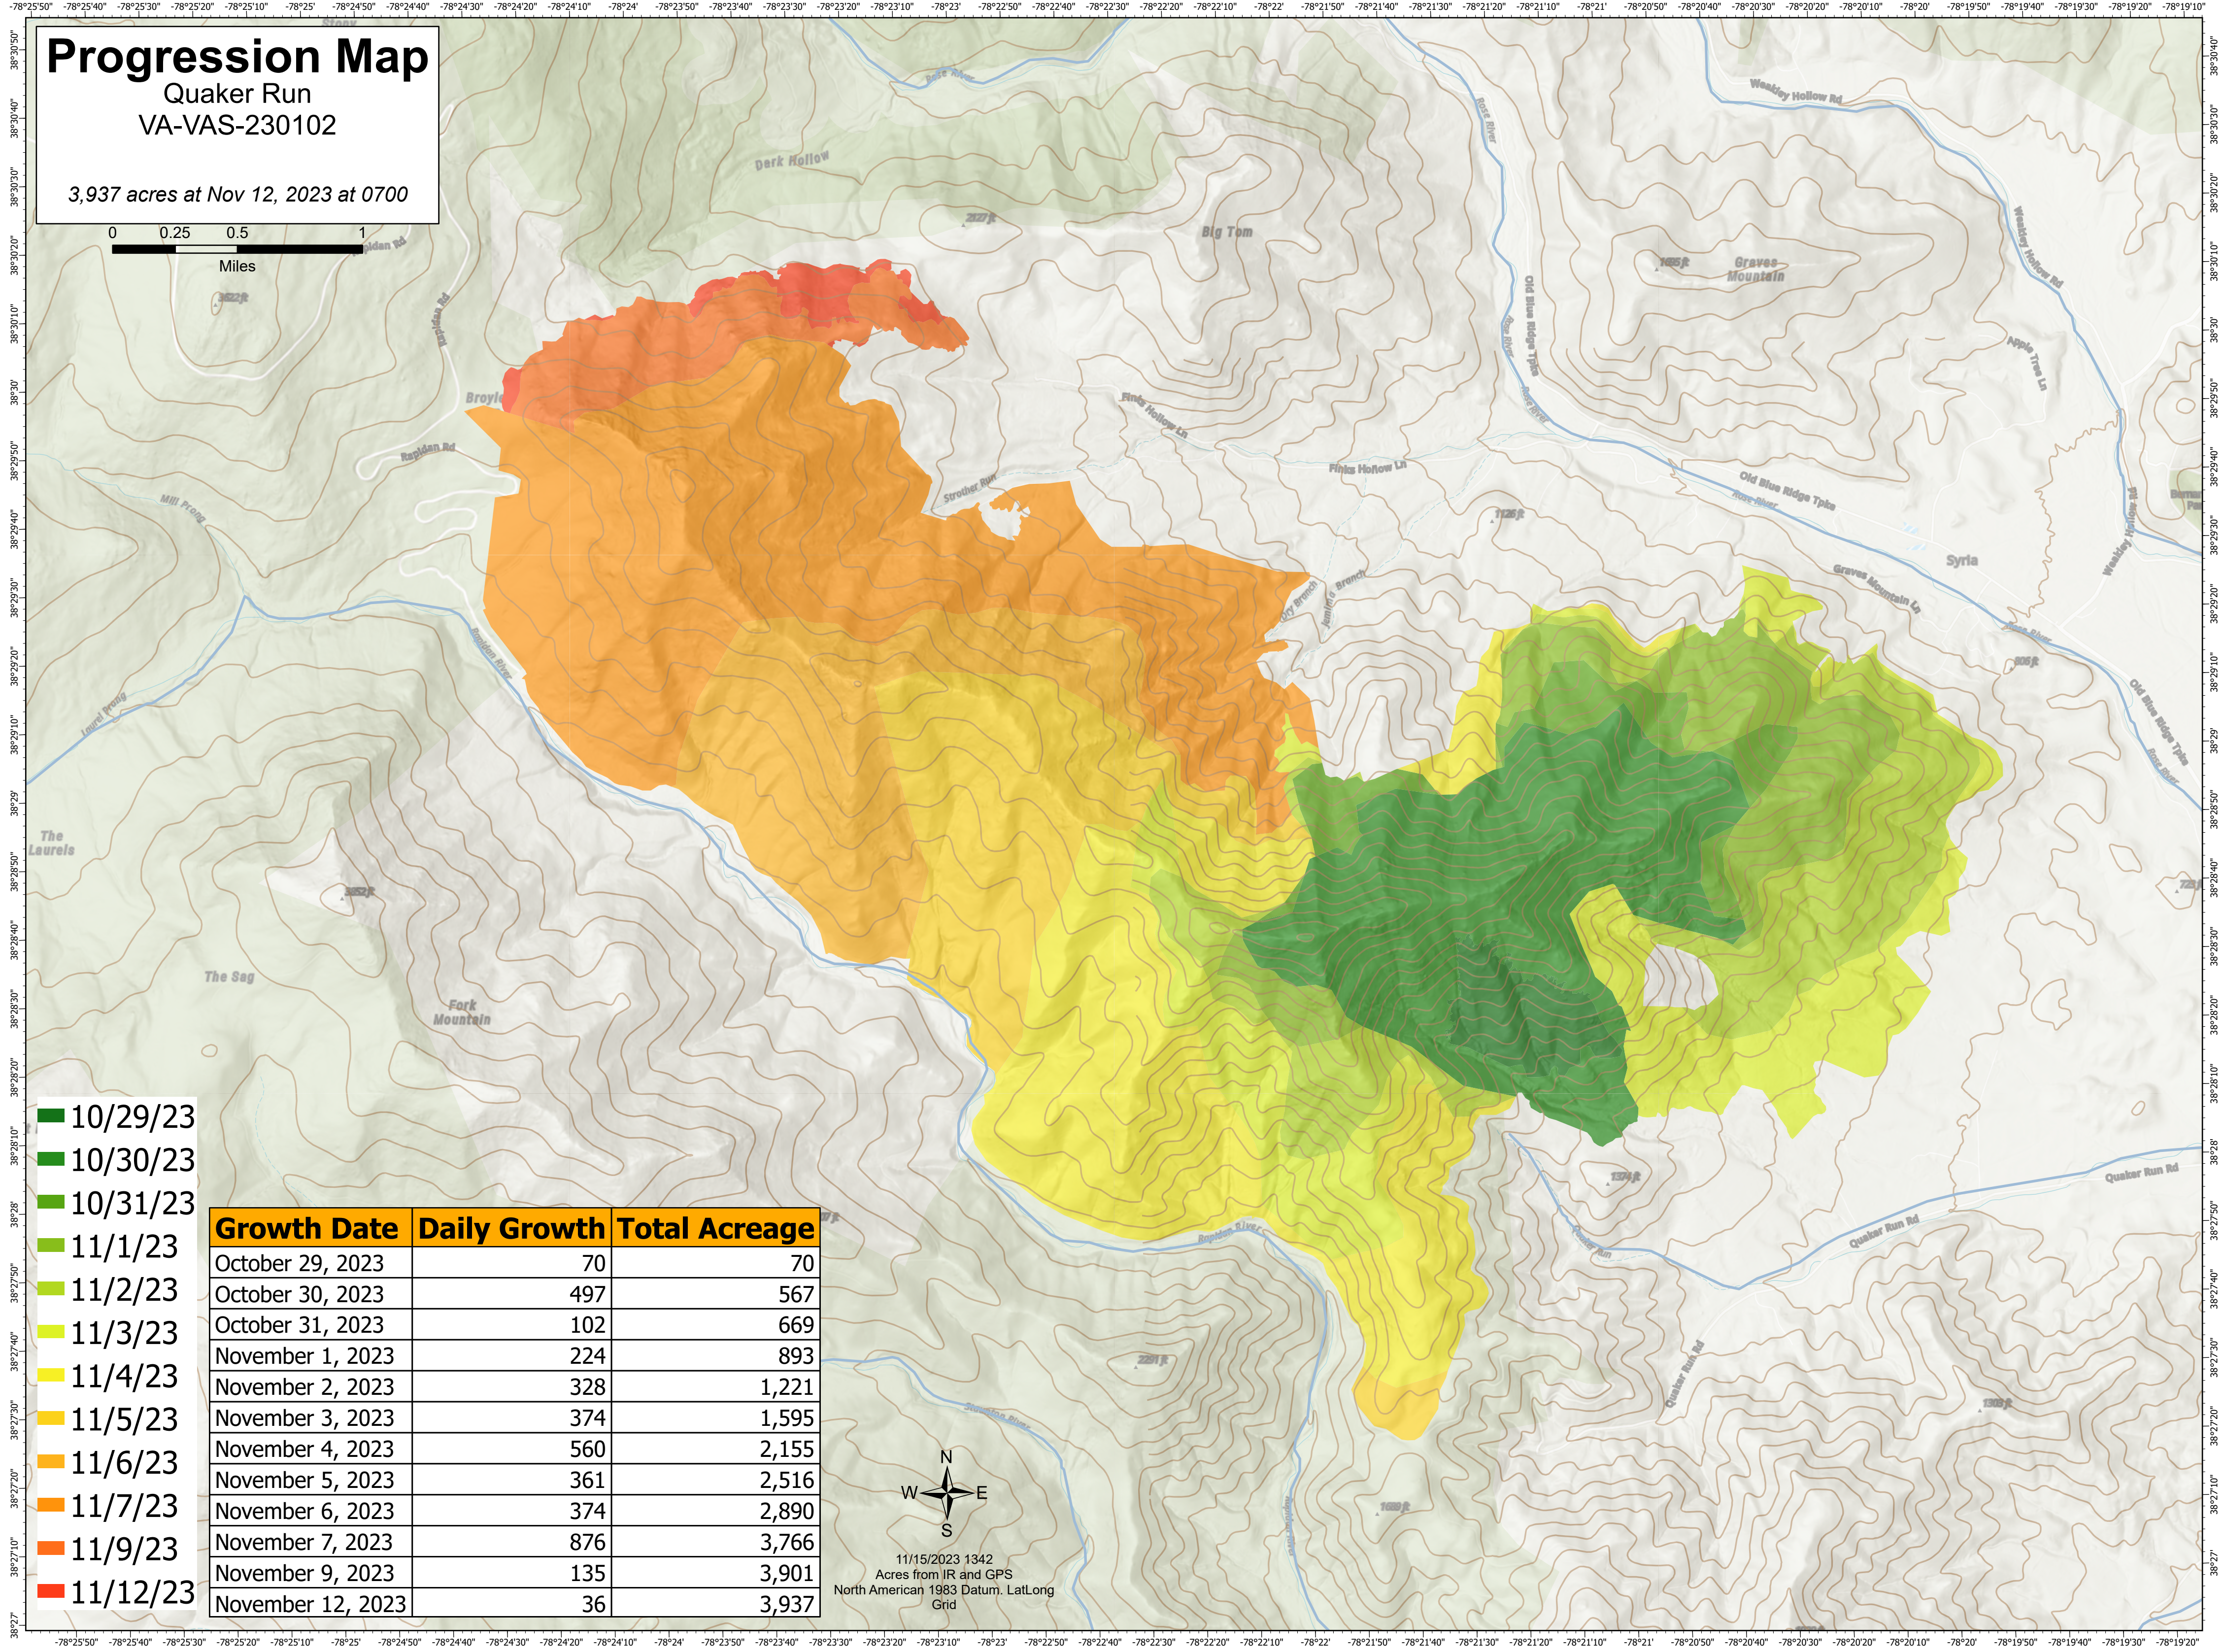

Progression Map

Quaker Run
VA-VAS-230102

3,937 acres at Nov 12, 2023 at 0700

- 10/29/23
- 10/30/23
- 10/31/23
- 11/1/23
- 11/2/23
- 11/3/23
- 11/4/23
- 11/5/23
- 11/6/23
- 11/7/23
- 11/9/23
- 11/12/23

Growth Date	Daily Growth	Total Acreage
October 29, 2023	70	70
October 30, 2023	497	567
October 31, 2023	102	669
November 1, 2023	224	893
November 2, 2023	328	1,221
November 3, 2023	374	1,595
November 4, 2023	560	2,155
November 5, 2023	361	2,516
November 6, 2023	374	2,890
November 7, 2023	876	3,766
November 9, 2023	135	3,901
November 12, 2023	36	3,937

11/15/2023 1342
Acres from IR and GPS
North American 1983 Datum. LatLong
Grid