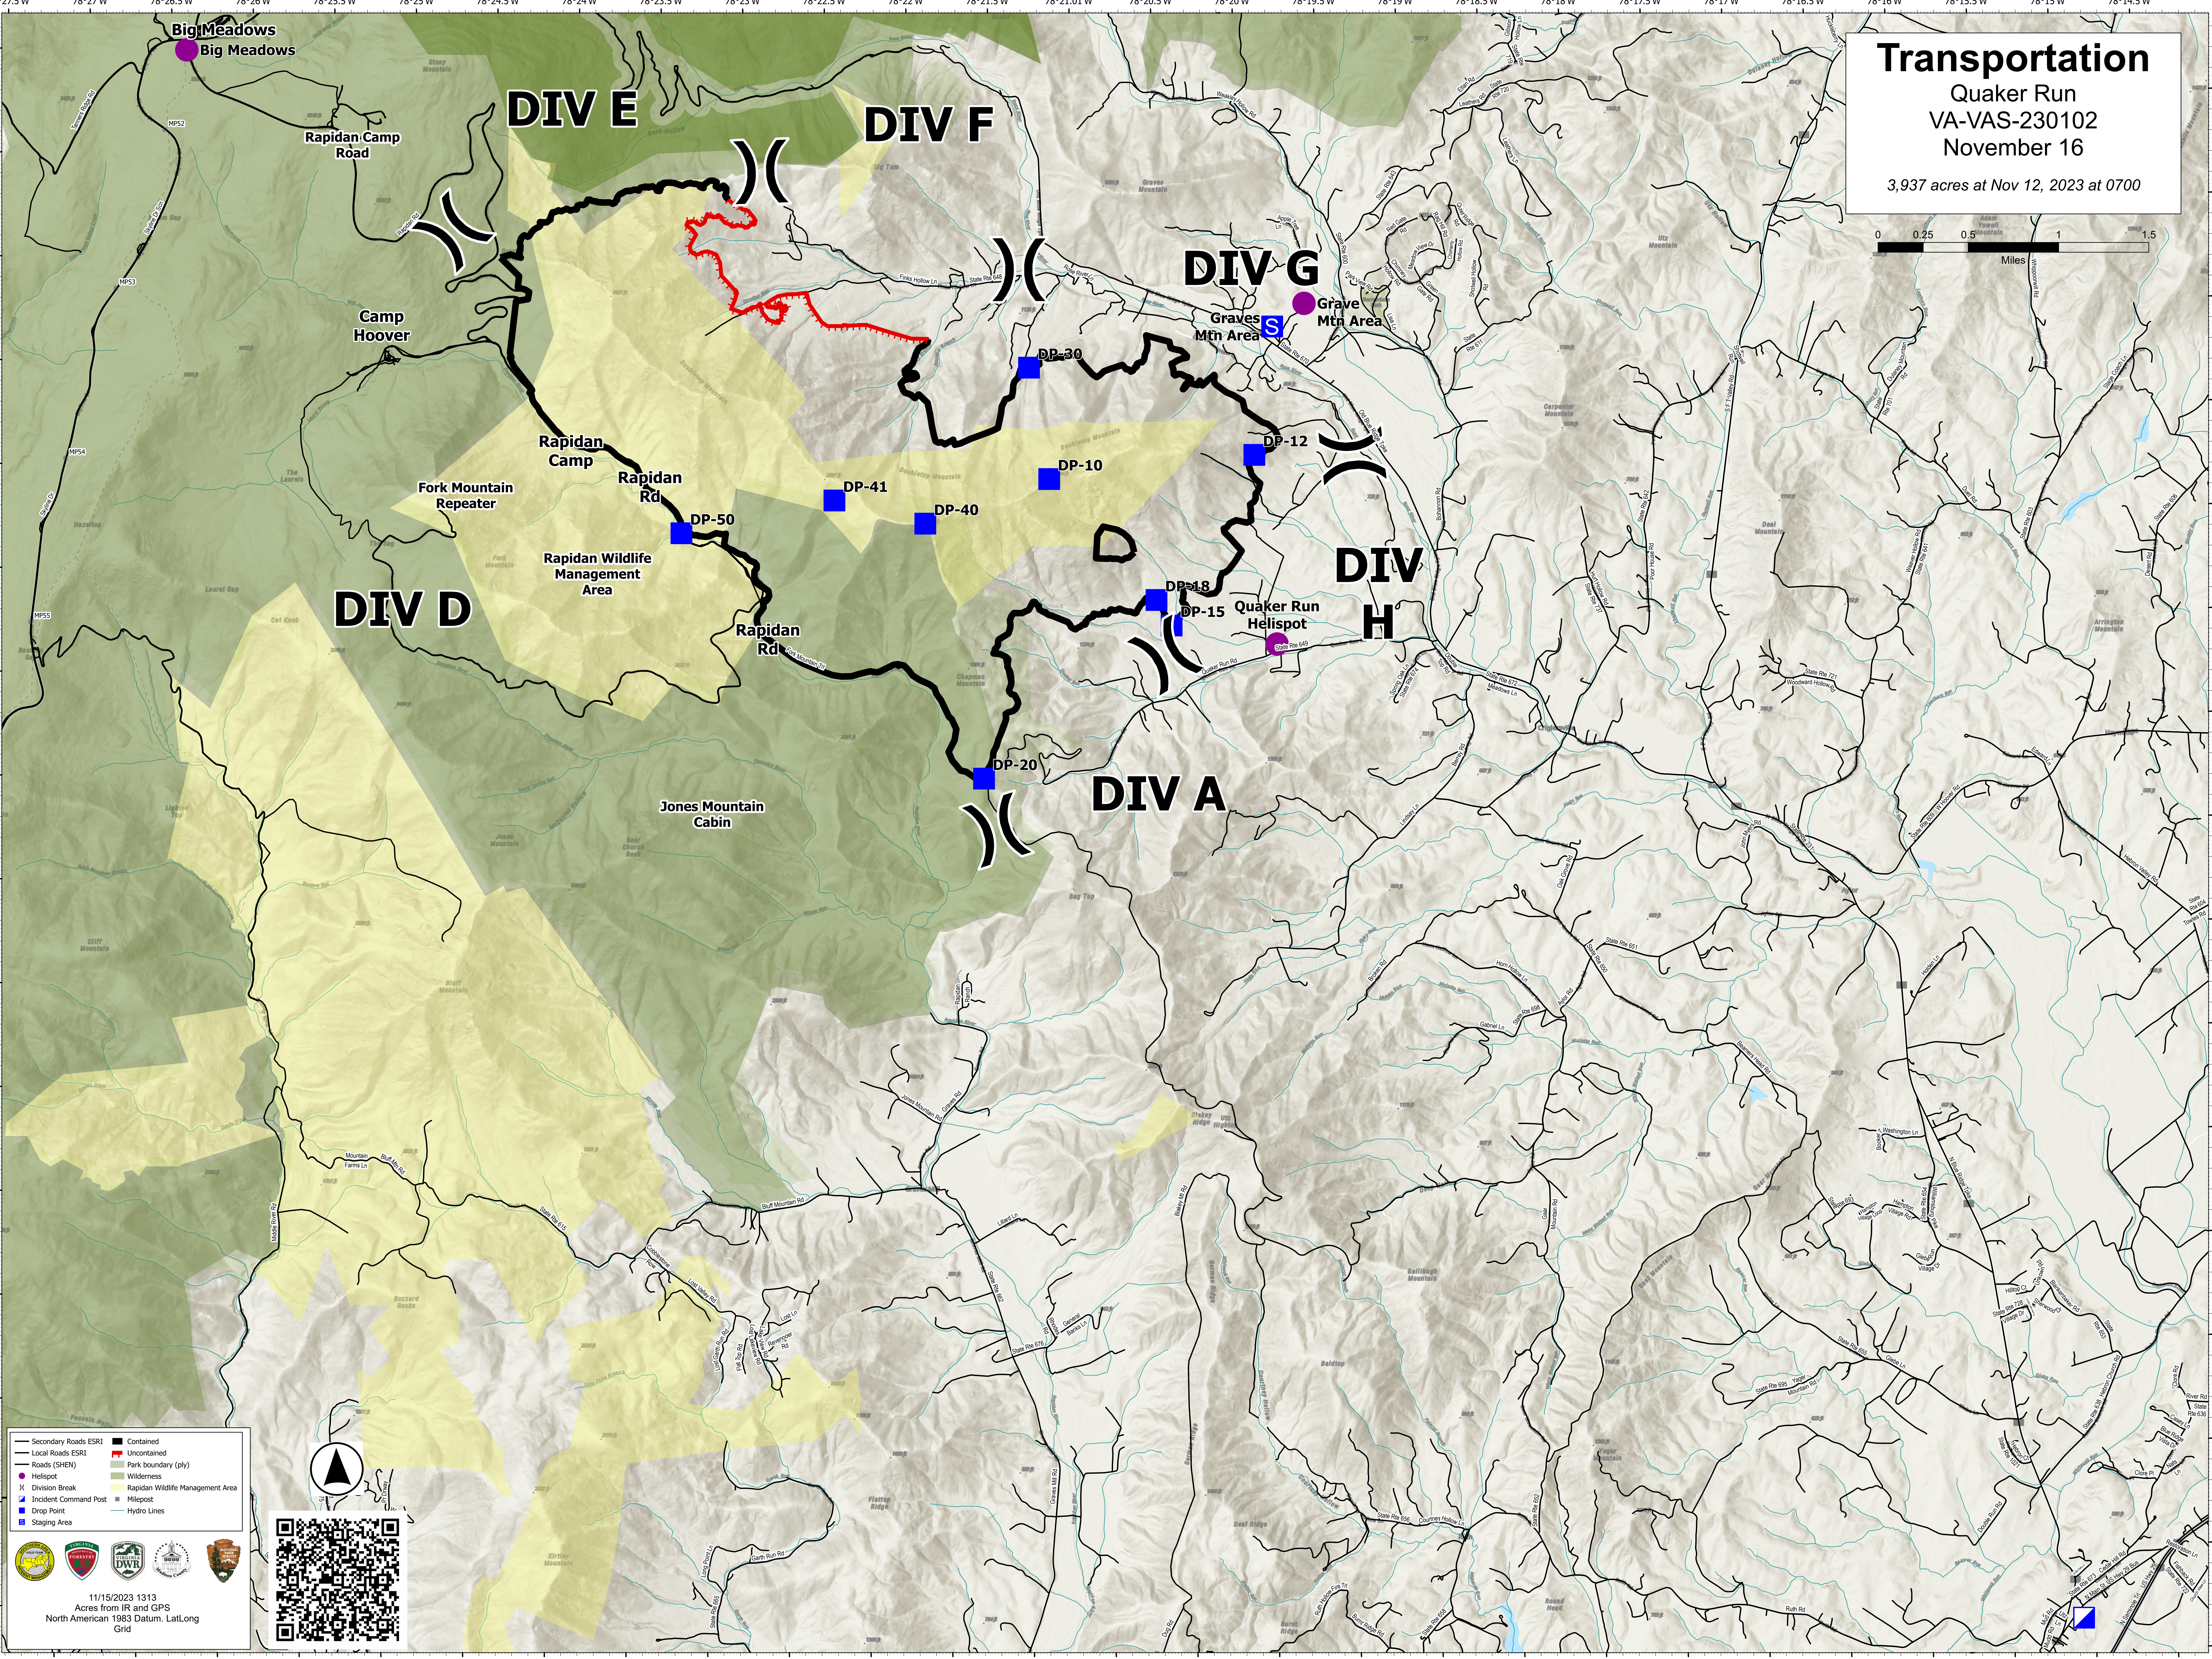

Transportation

Quaker Run
VA-VAS-230102
November 16

3,937 acres at Nov 12, 2023 at 0700

Secondary Roads ESRI
Local Roads ESRI
Roads (SHEN)
Helispot
Division Break
Incident Command Post
Drop Point
Staging Area

Contained
Uncontained
Park boundary (ply)
Wilderness
Rapidan Wildlife Management Area
Milepost
Hydro Lines

11/15/2023 1313
Acres from IR and GPS
North American 1983 Datum, LatLong
Grid