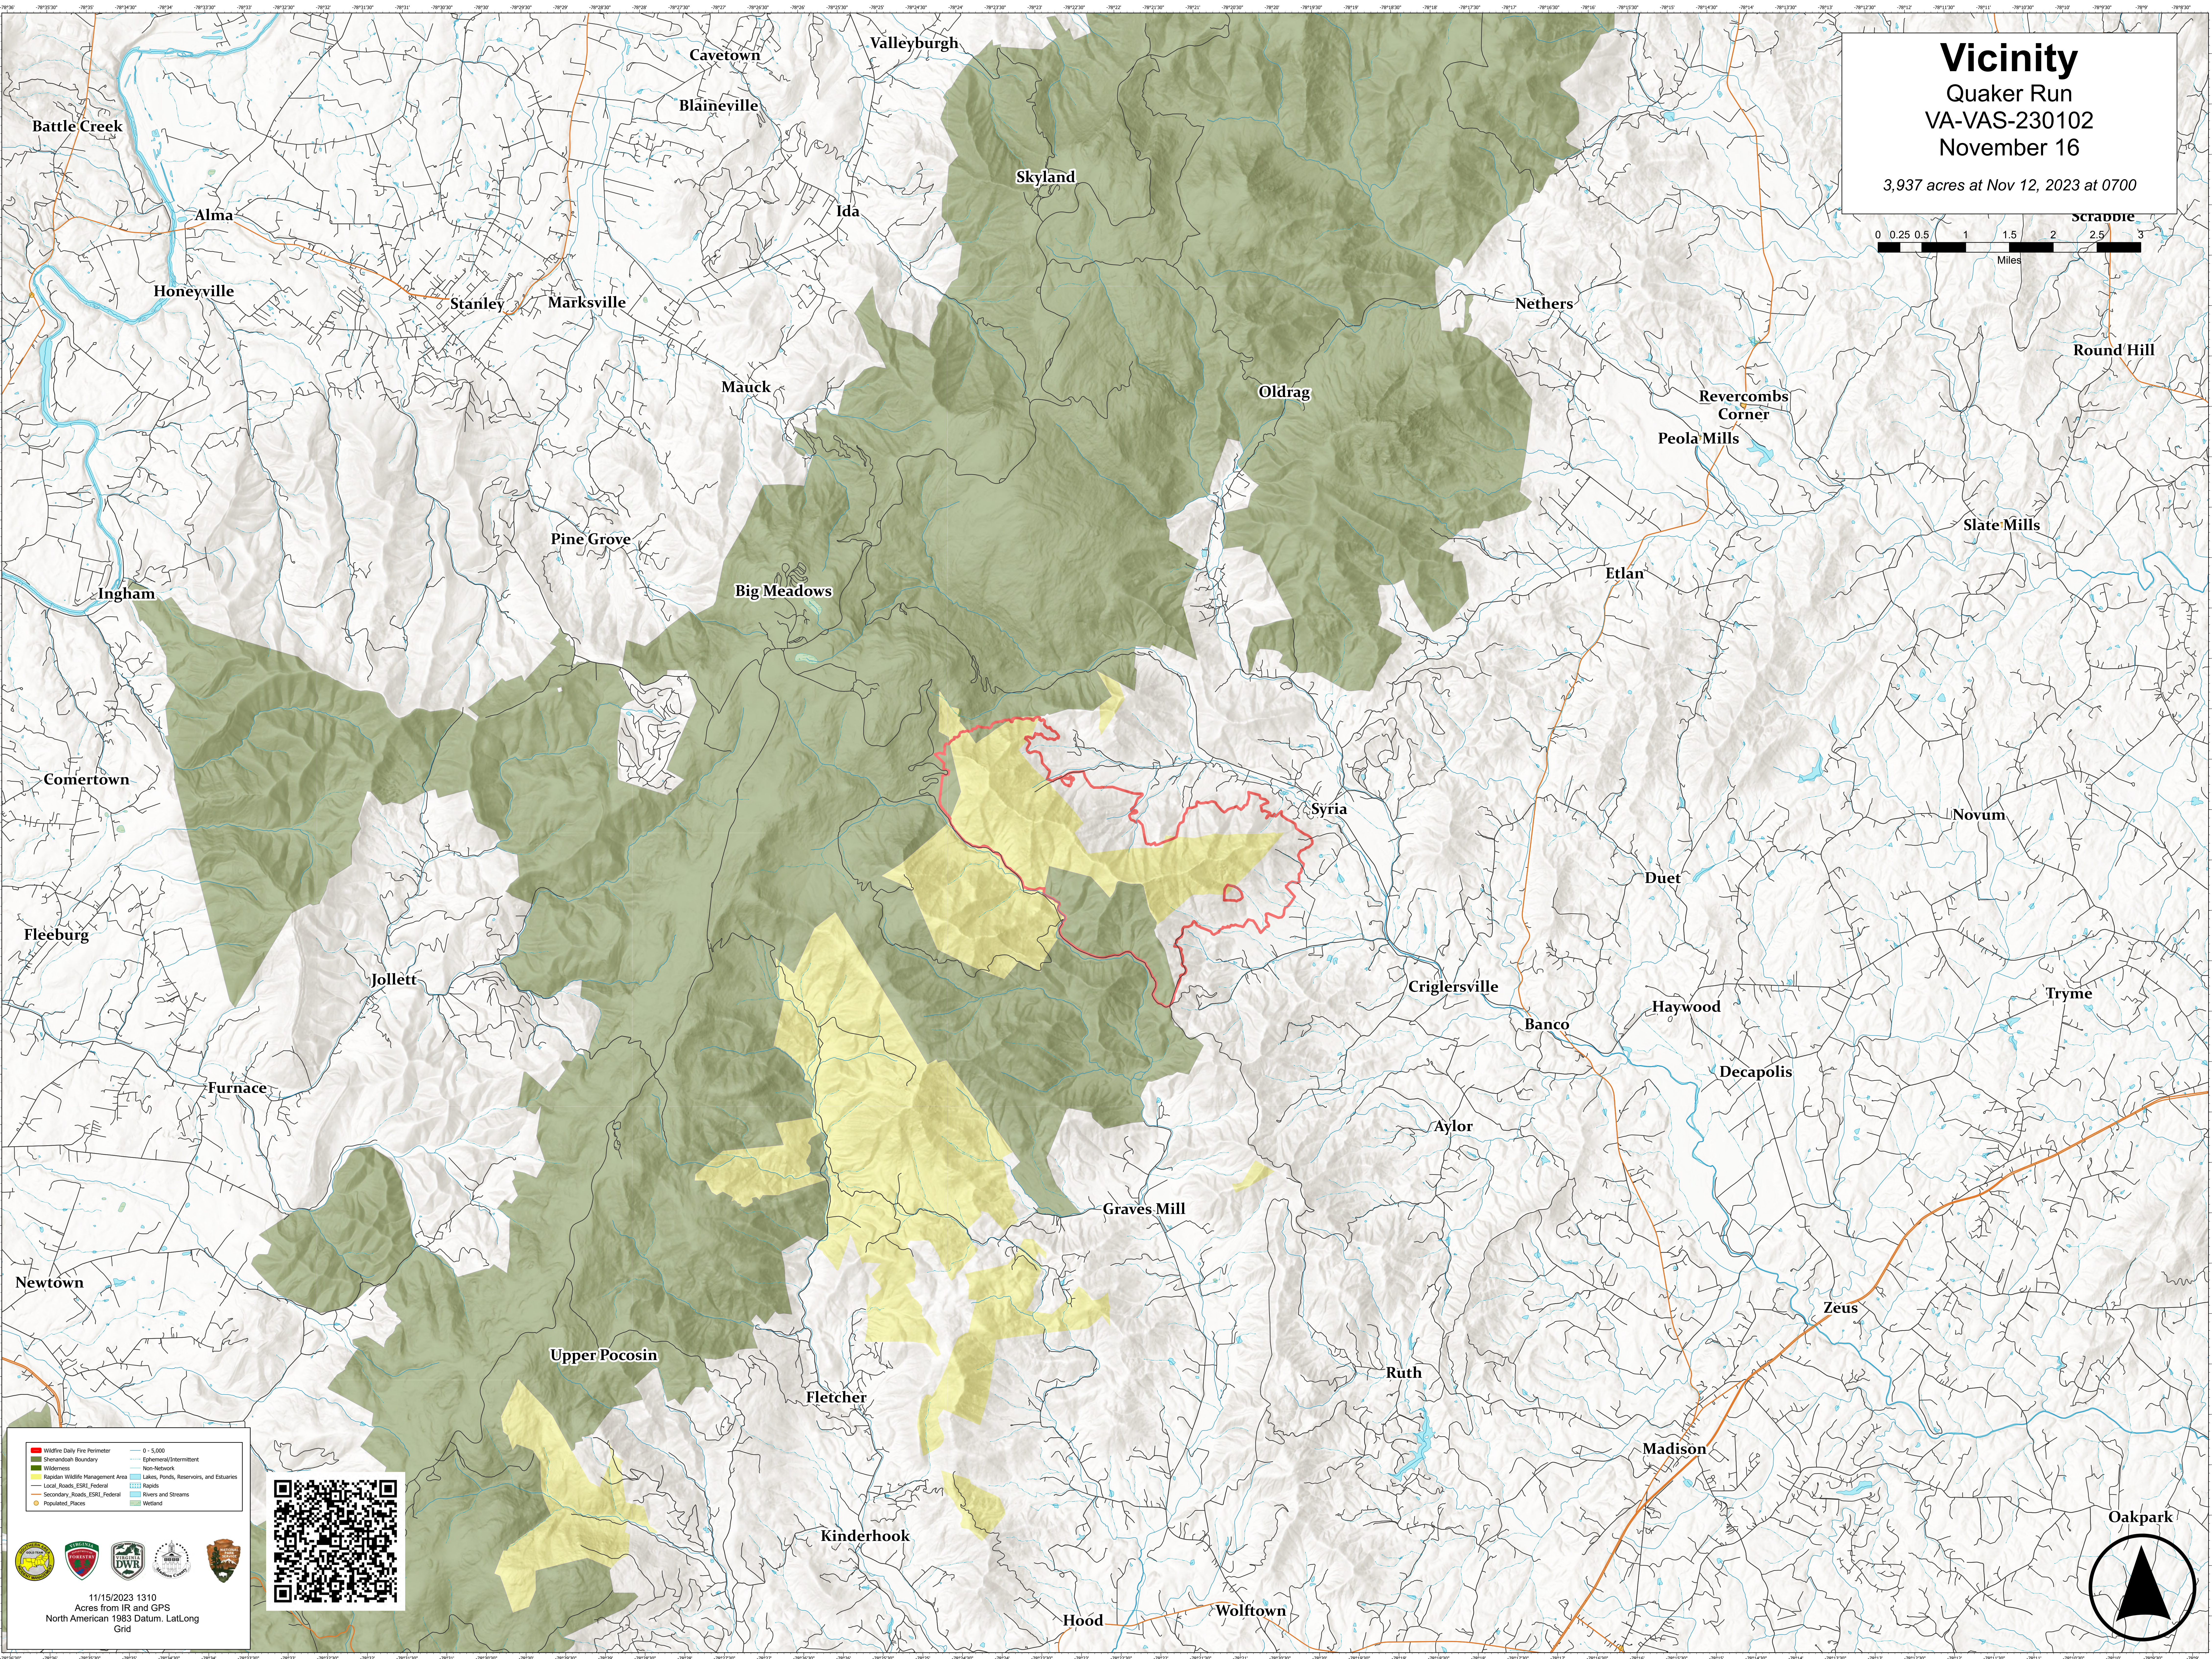

# Vicinity

Quaker Run  
VA-VAS-230102  
November 16

3,937 acres at Nov 12, 2023 at 0700

Wildfire Daily Fire Perimeter	0 - 5,000 Elevation/Intermittent
Wilderness	Non-Network
Rapidly Changing Management Area	Lakes, Ponds, Reservoirs, and Estuaries
Local Roads, ESRI, Federal	Rapids
Secondary Roads, ESRI, Federal	Rivers and Streams
Populated Places	Wetland

11/15/2023 1310  
Acres from IR and GPS  
North American 1983 Datum, LatLong  
Grid