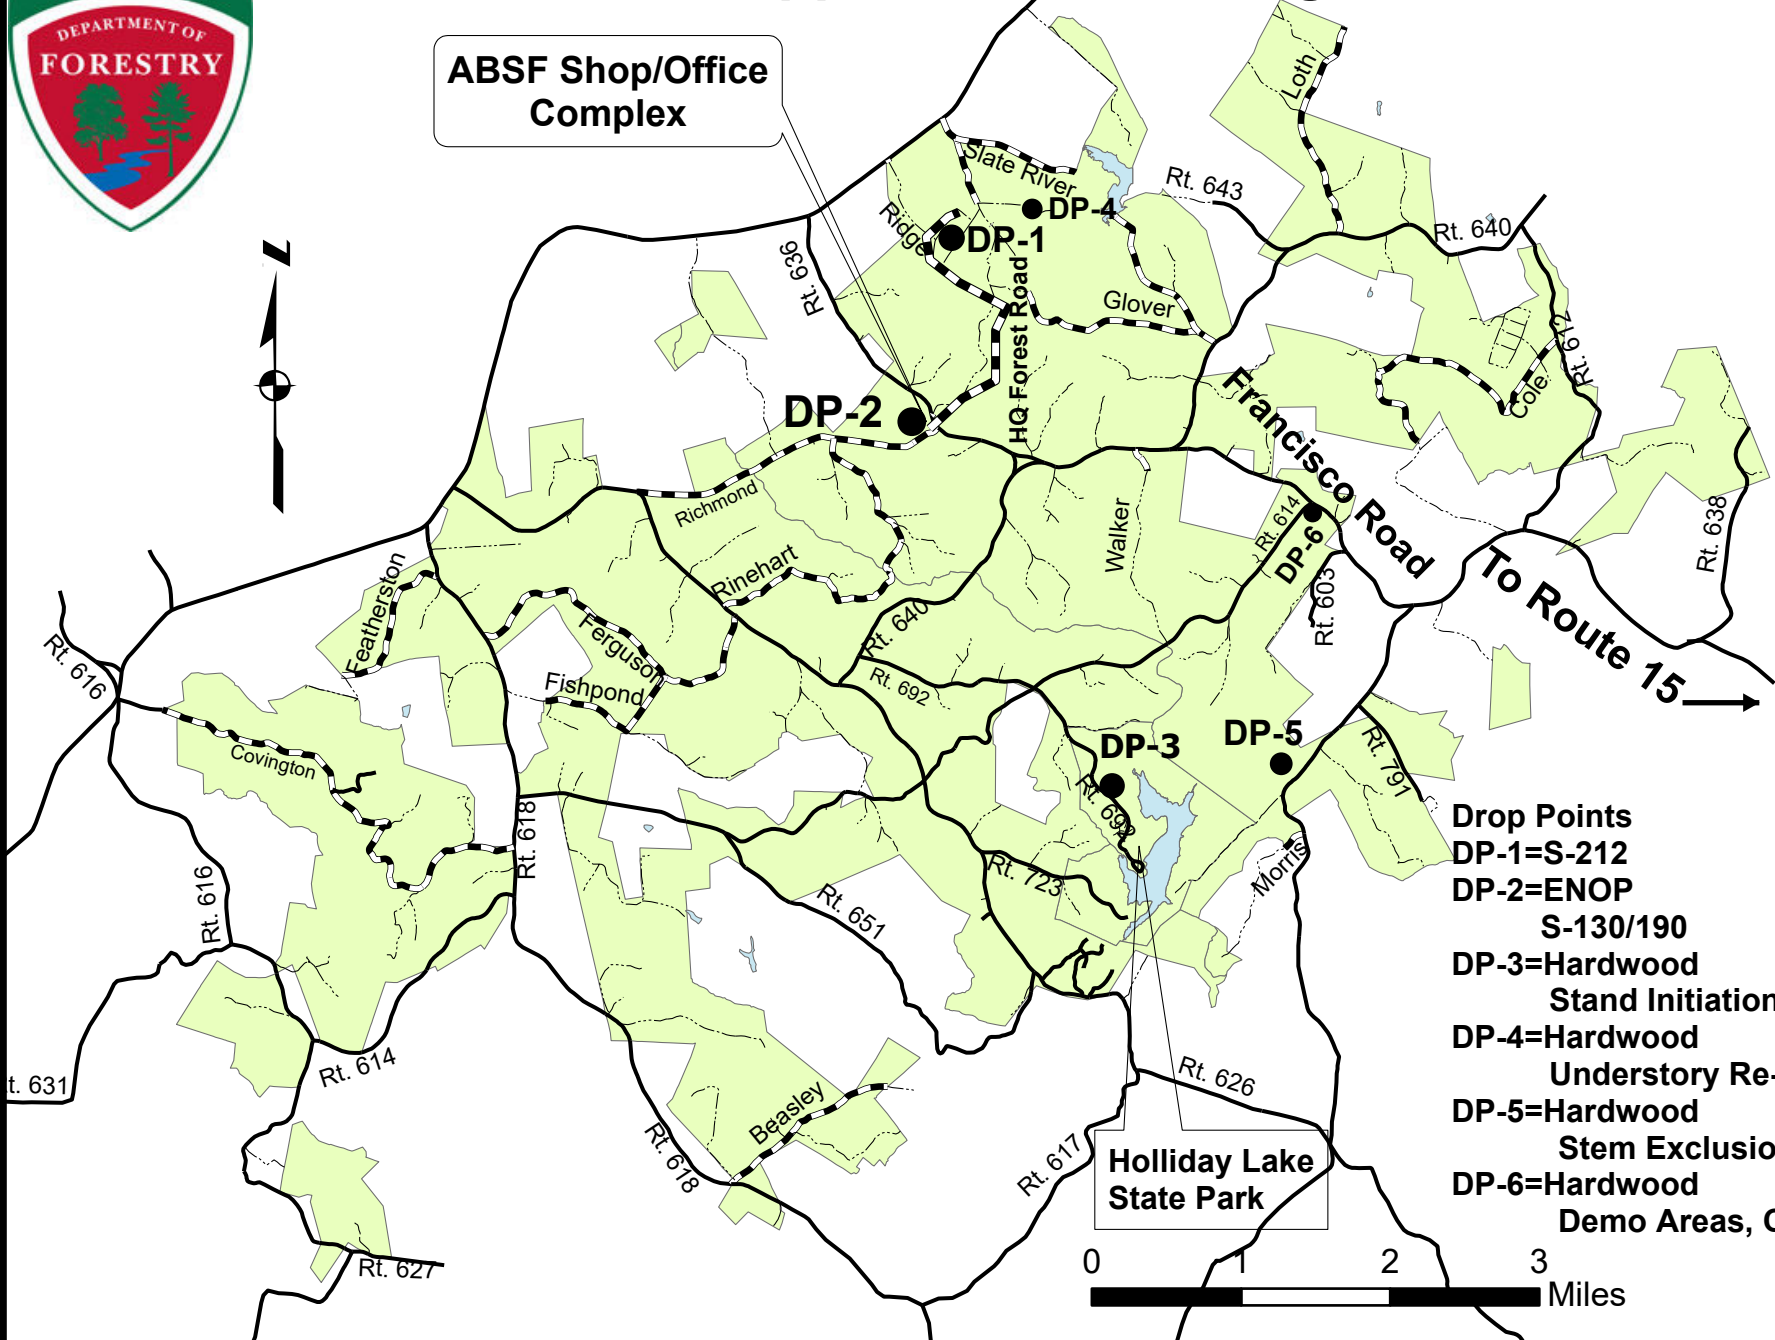

Appomattox-Buckingham State Forest

ABSF Shop/Office Complex

- Drop Points**
- DP-1=S-212**
- DP-2=ENOP**
- S-130/190**
- DP-3=Hardwood Stand Initiation**
- DP-4=Hardwood Understory Re-Initiation**
- DP-5=Hardwood Stem Exclusion**
- DP-6=Hardwood Demo Areas, CTR**