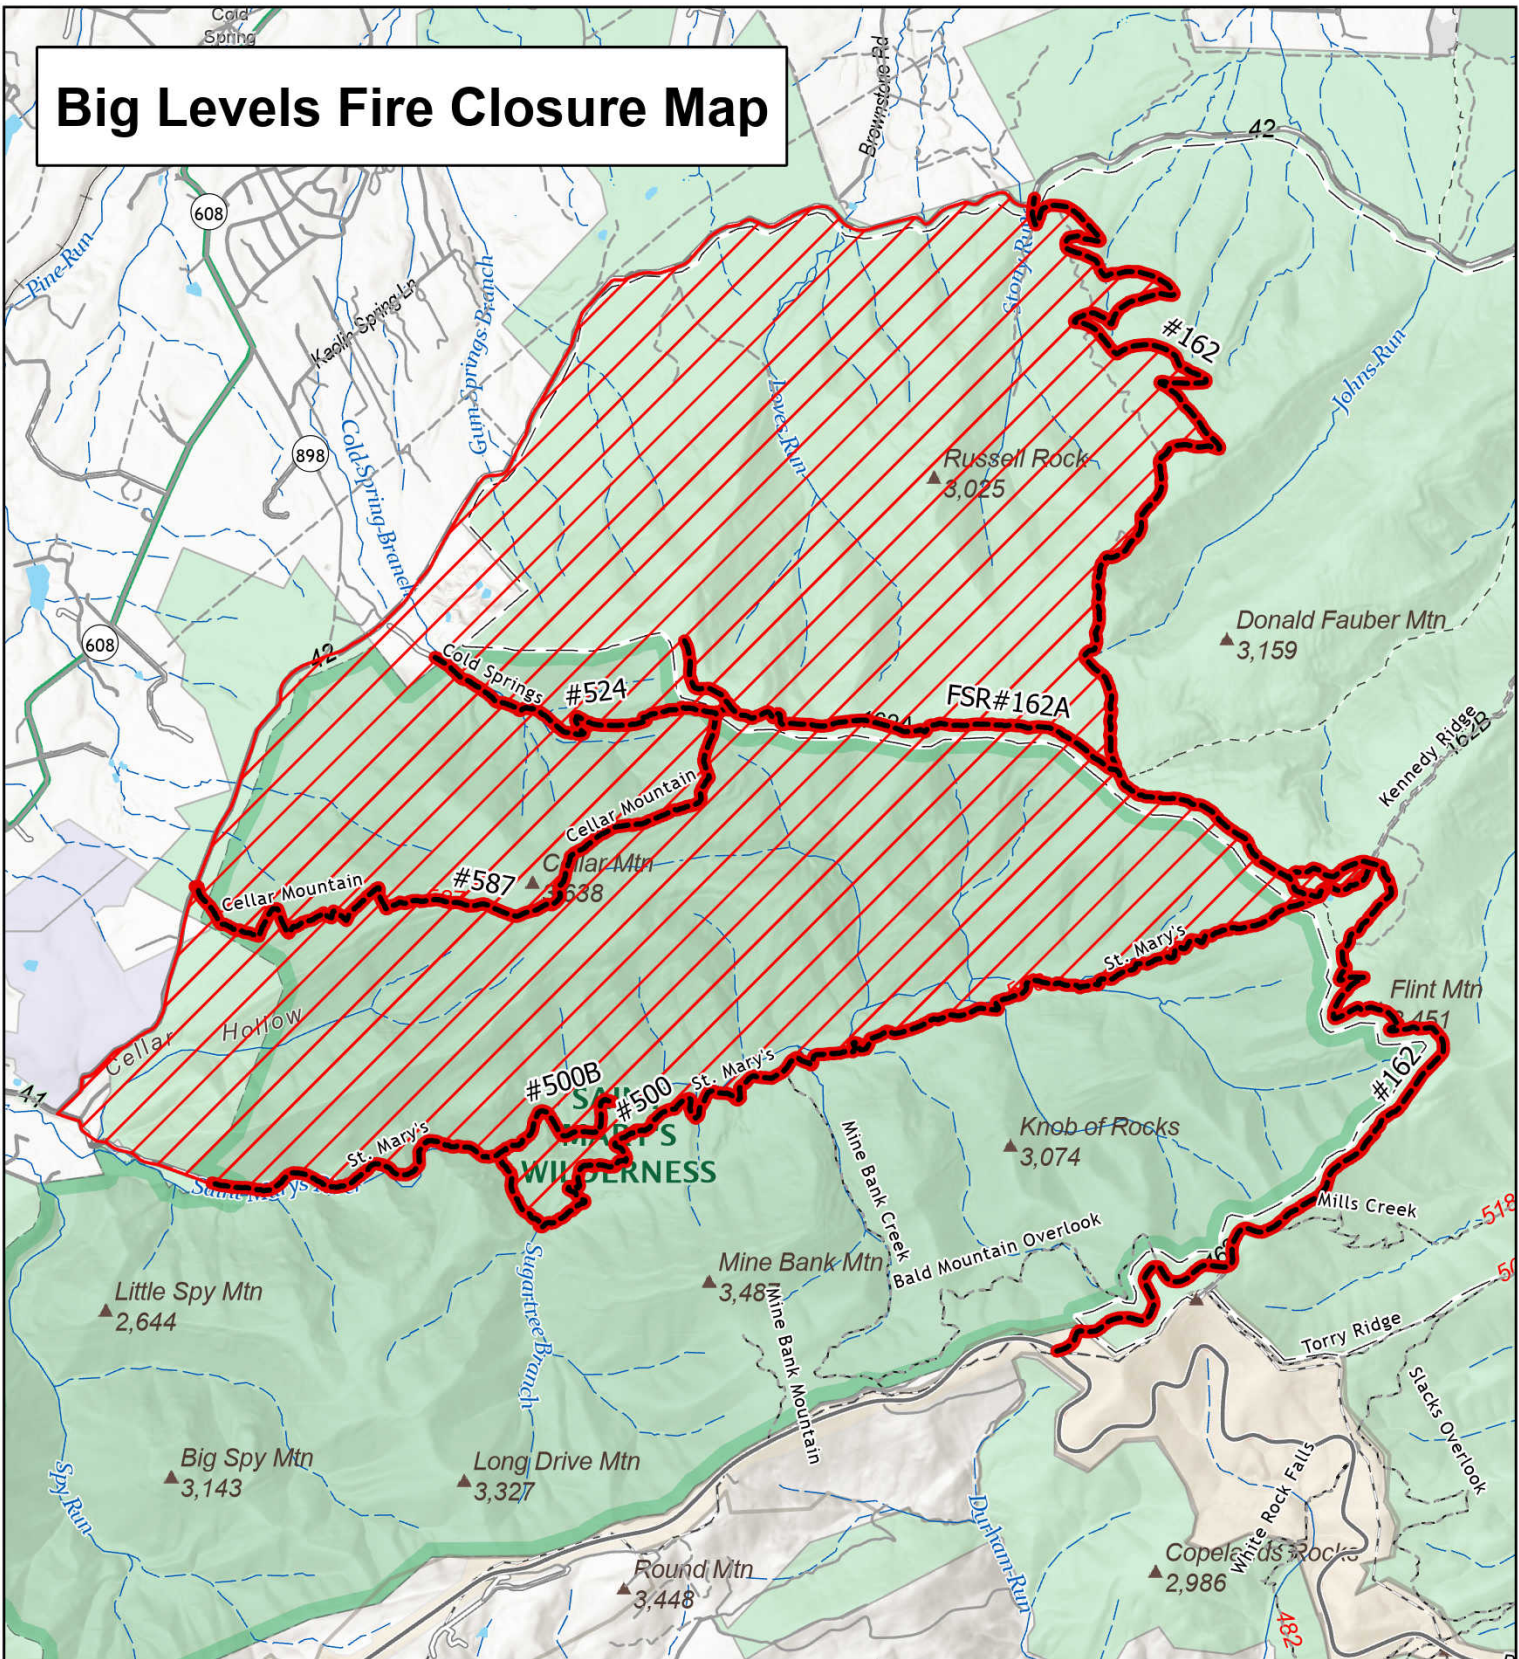

Big Levels Fire Closure Map

George Washington
Jefferson N.F.
Area Closure: Big Levels
Fire

Trail Status

- Local Connector
- Local Road
- 4WD
- Trail
- Trail/Road Closures
- Closed Area

Map Revision Date: Saturday, December 7, 2024

Vicinity Map