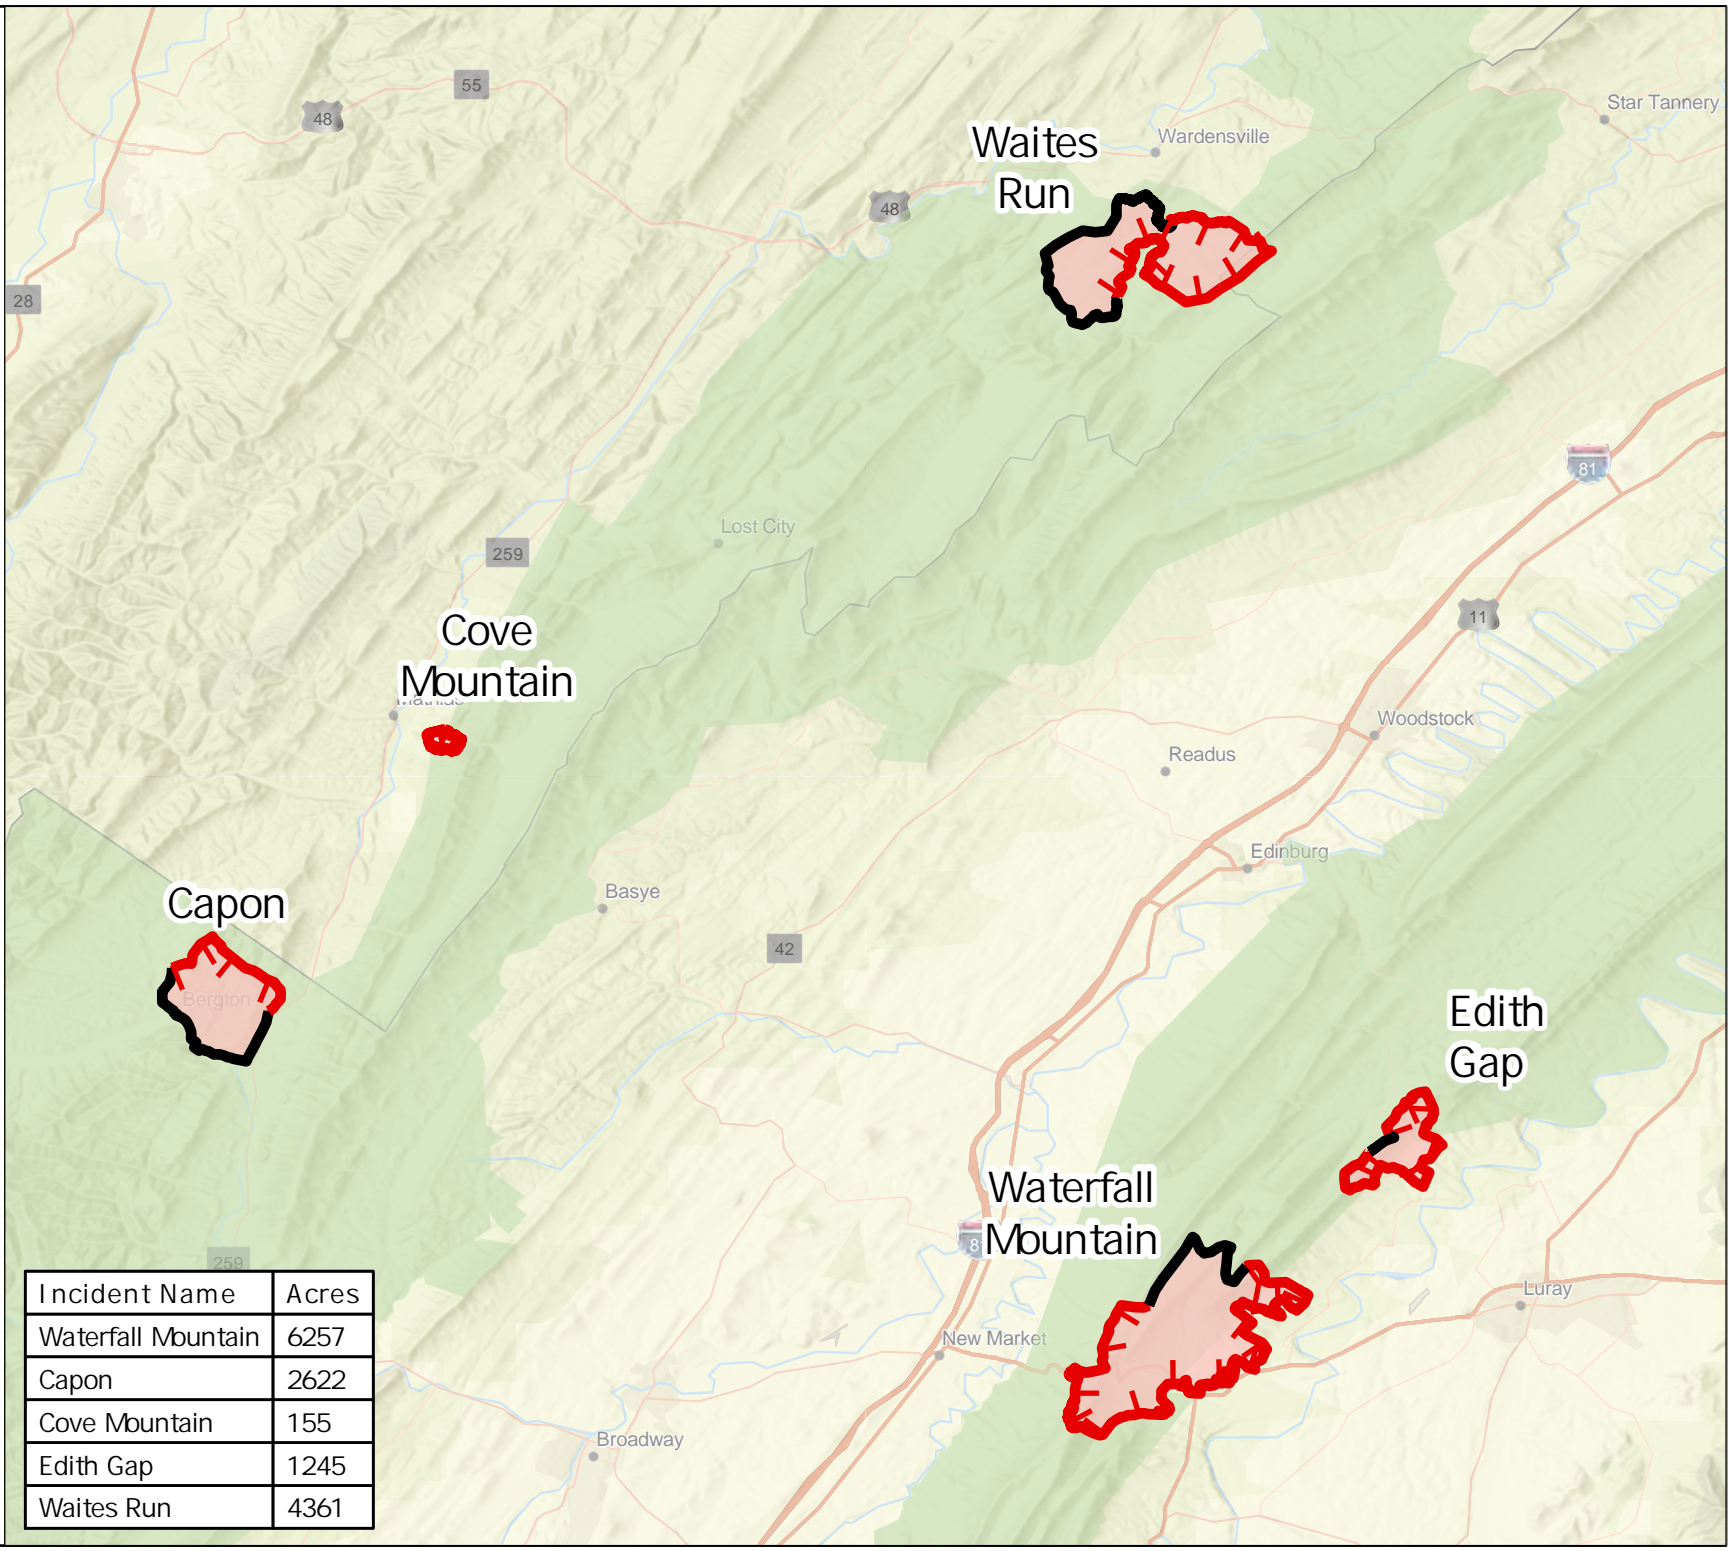

# North Zone Complex Public Information

VA-VAF-240050  
3/25/24 Day

-  Contained
-  Uncontained
-  Wildfire Daily Fire Perimeter
-  USFS Forest Boundary
-  World Hillshade

1:300,000 | Gold GISS | 3/24/2024 2001  
Acres from Flight and GPS  
WGS 1984 Datum, Lat/Long Grid

Incident Name	Acres
Waterfall Mountain	6257
Capon	2622
Cove Mountain	155
Edith Gap	1245
Waites Run	4361