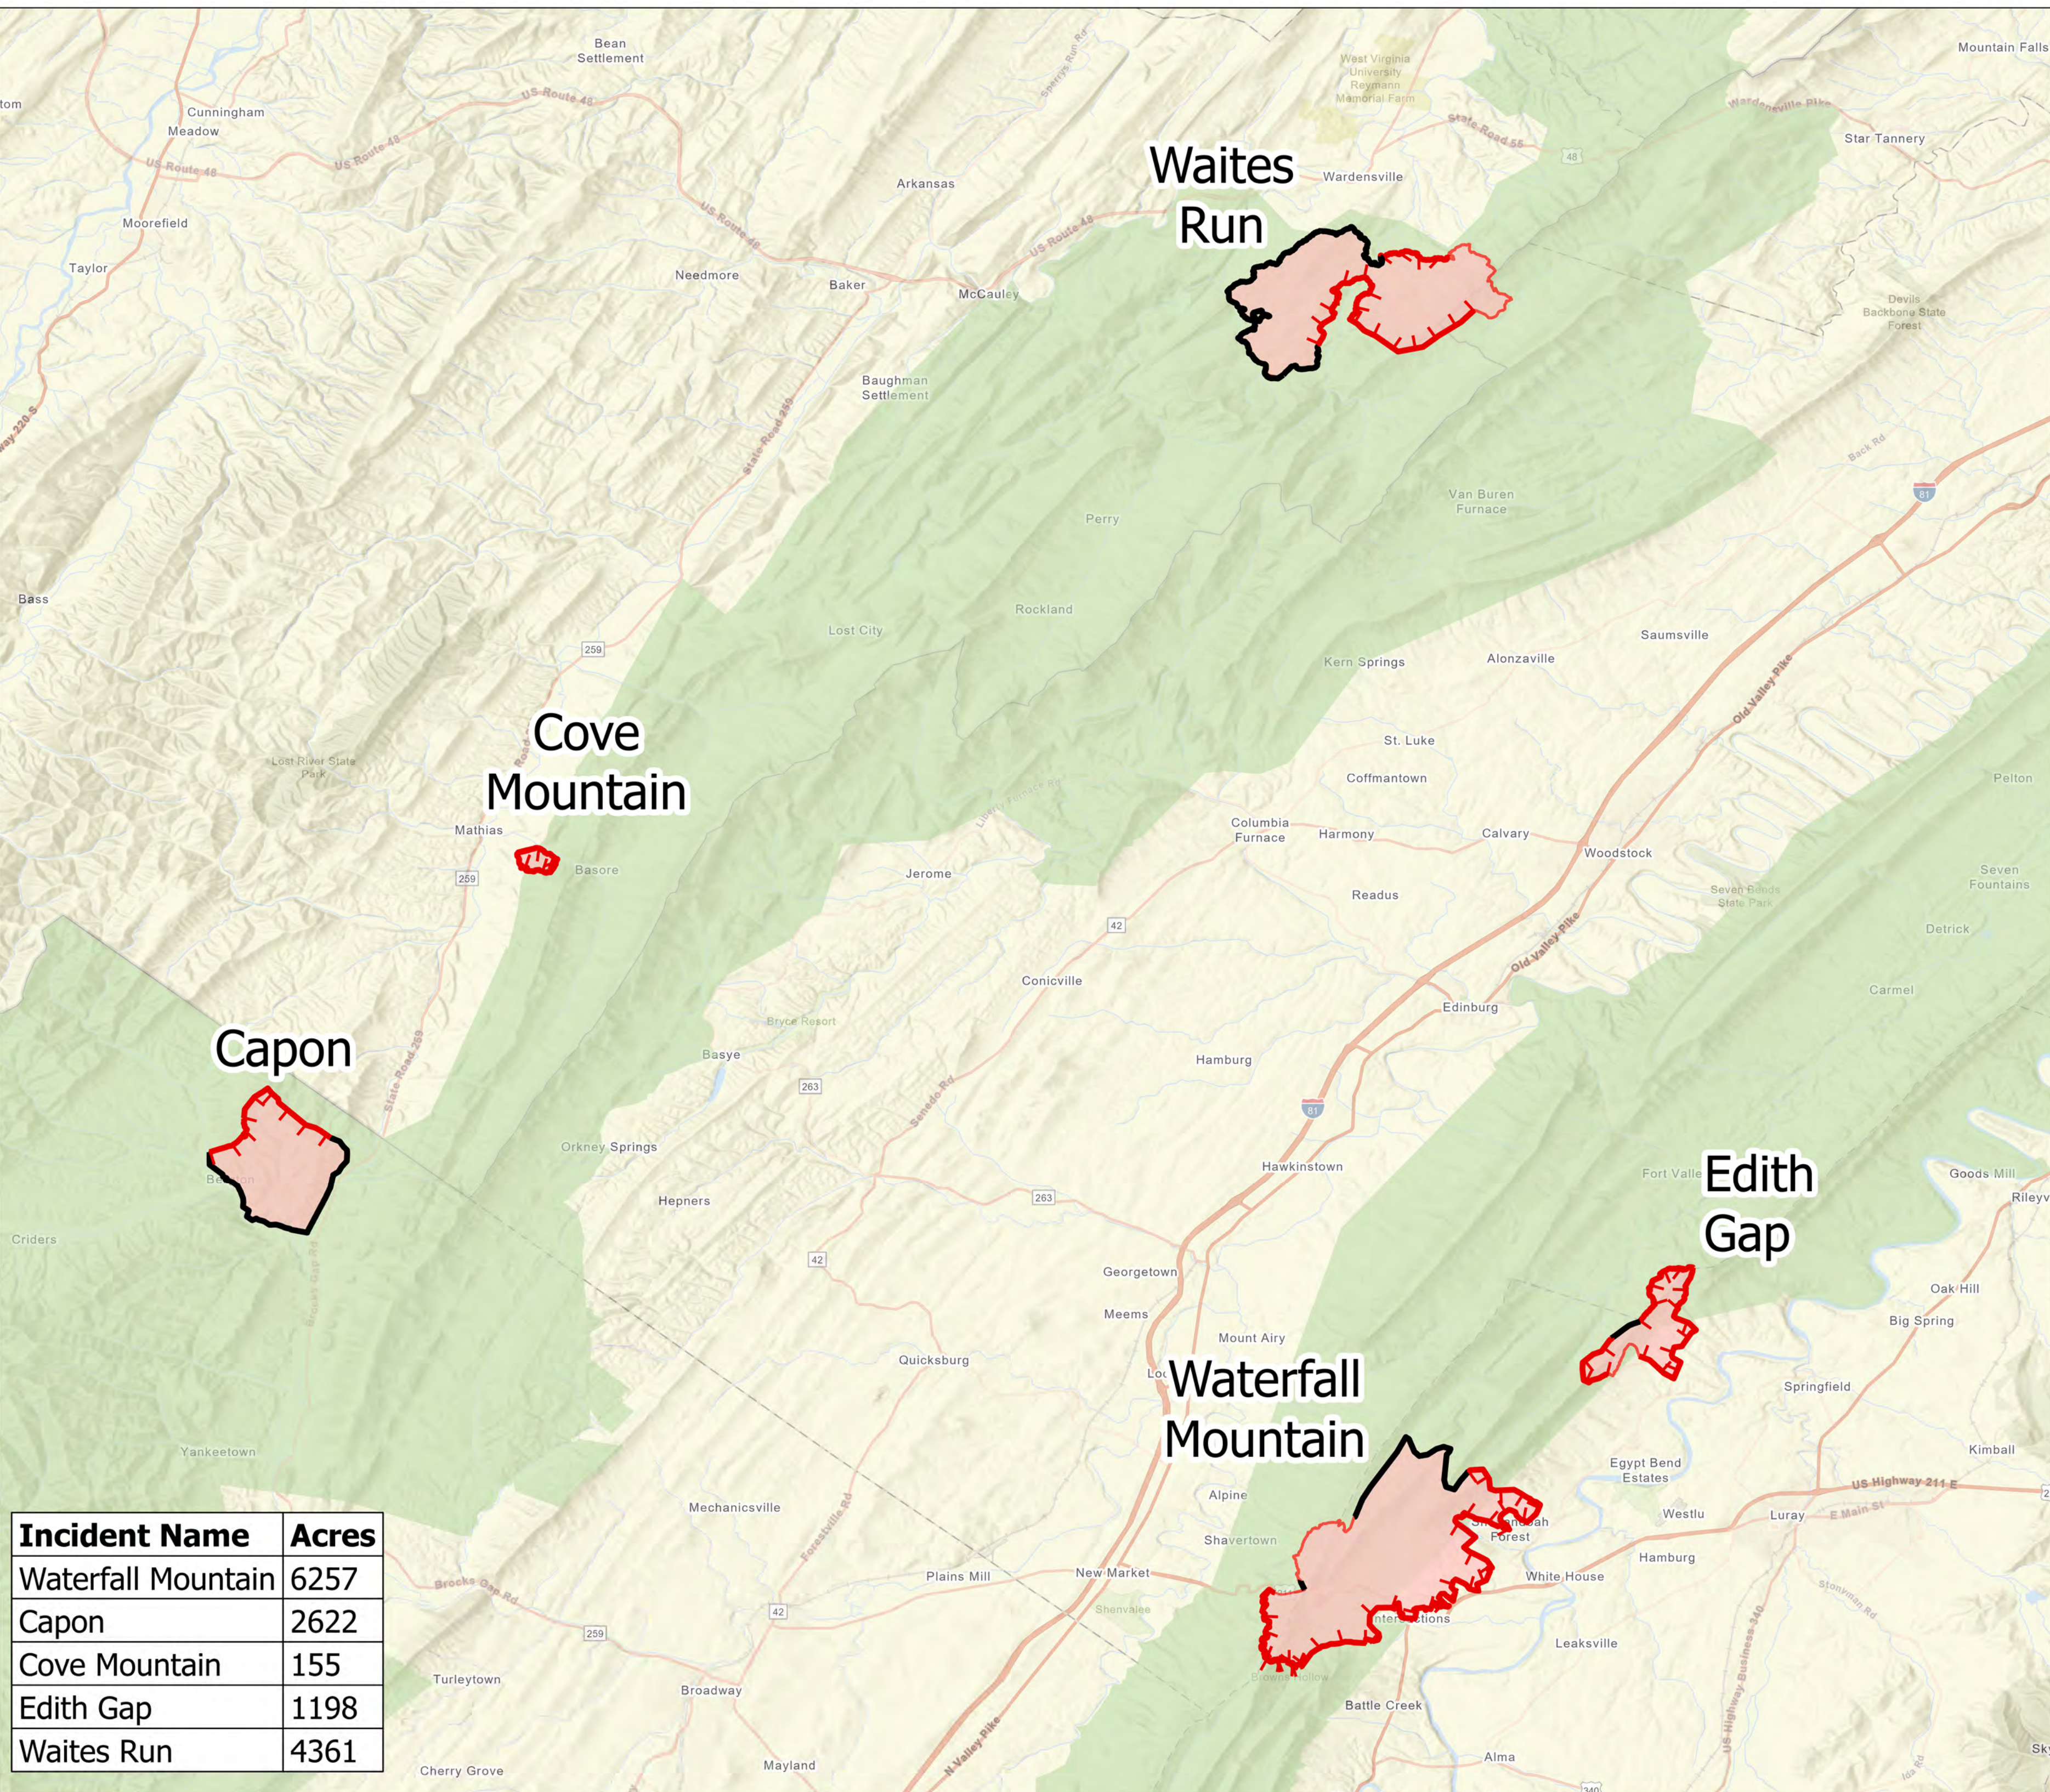

# North Zone Complex Public Information

**VA-VAF-240050**  
**3/26/24 Day**

- Contained
- ▬ Uncontained
- ▭ Wildfire Daily Fire Perimeter
- ▭ USFS Forest Boundary
- ▭ World Hillshade

1:141,667 | Gold GISS | 3/25/2024 2117  
Acres from Flight and GPS  
WGS 1984 Datum, LatLong Grid

Incident Name	Acres
Waterfall Mountain	6257
Capon	2622
Cove Mountain	155
Edith Gap	1198
Waites Run	4361