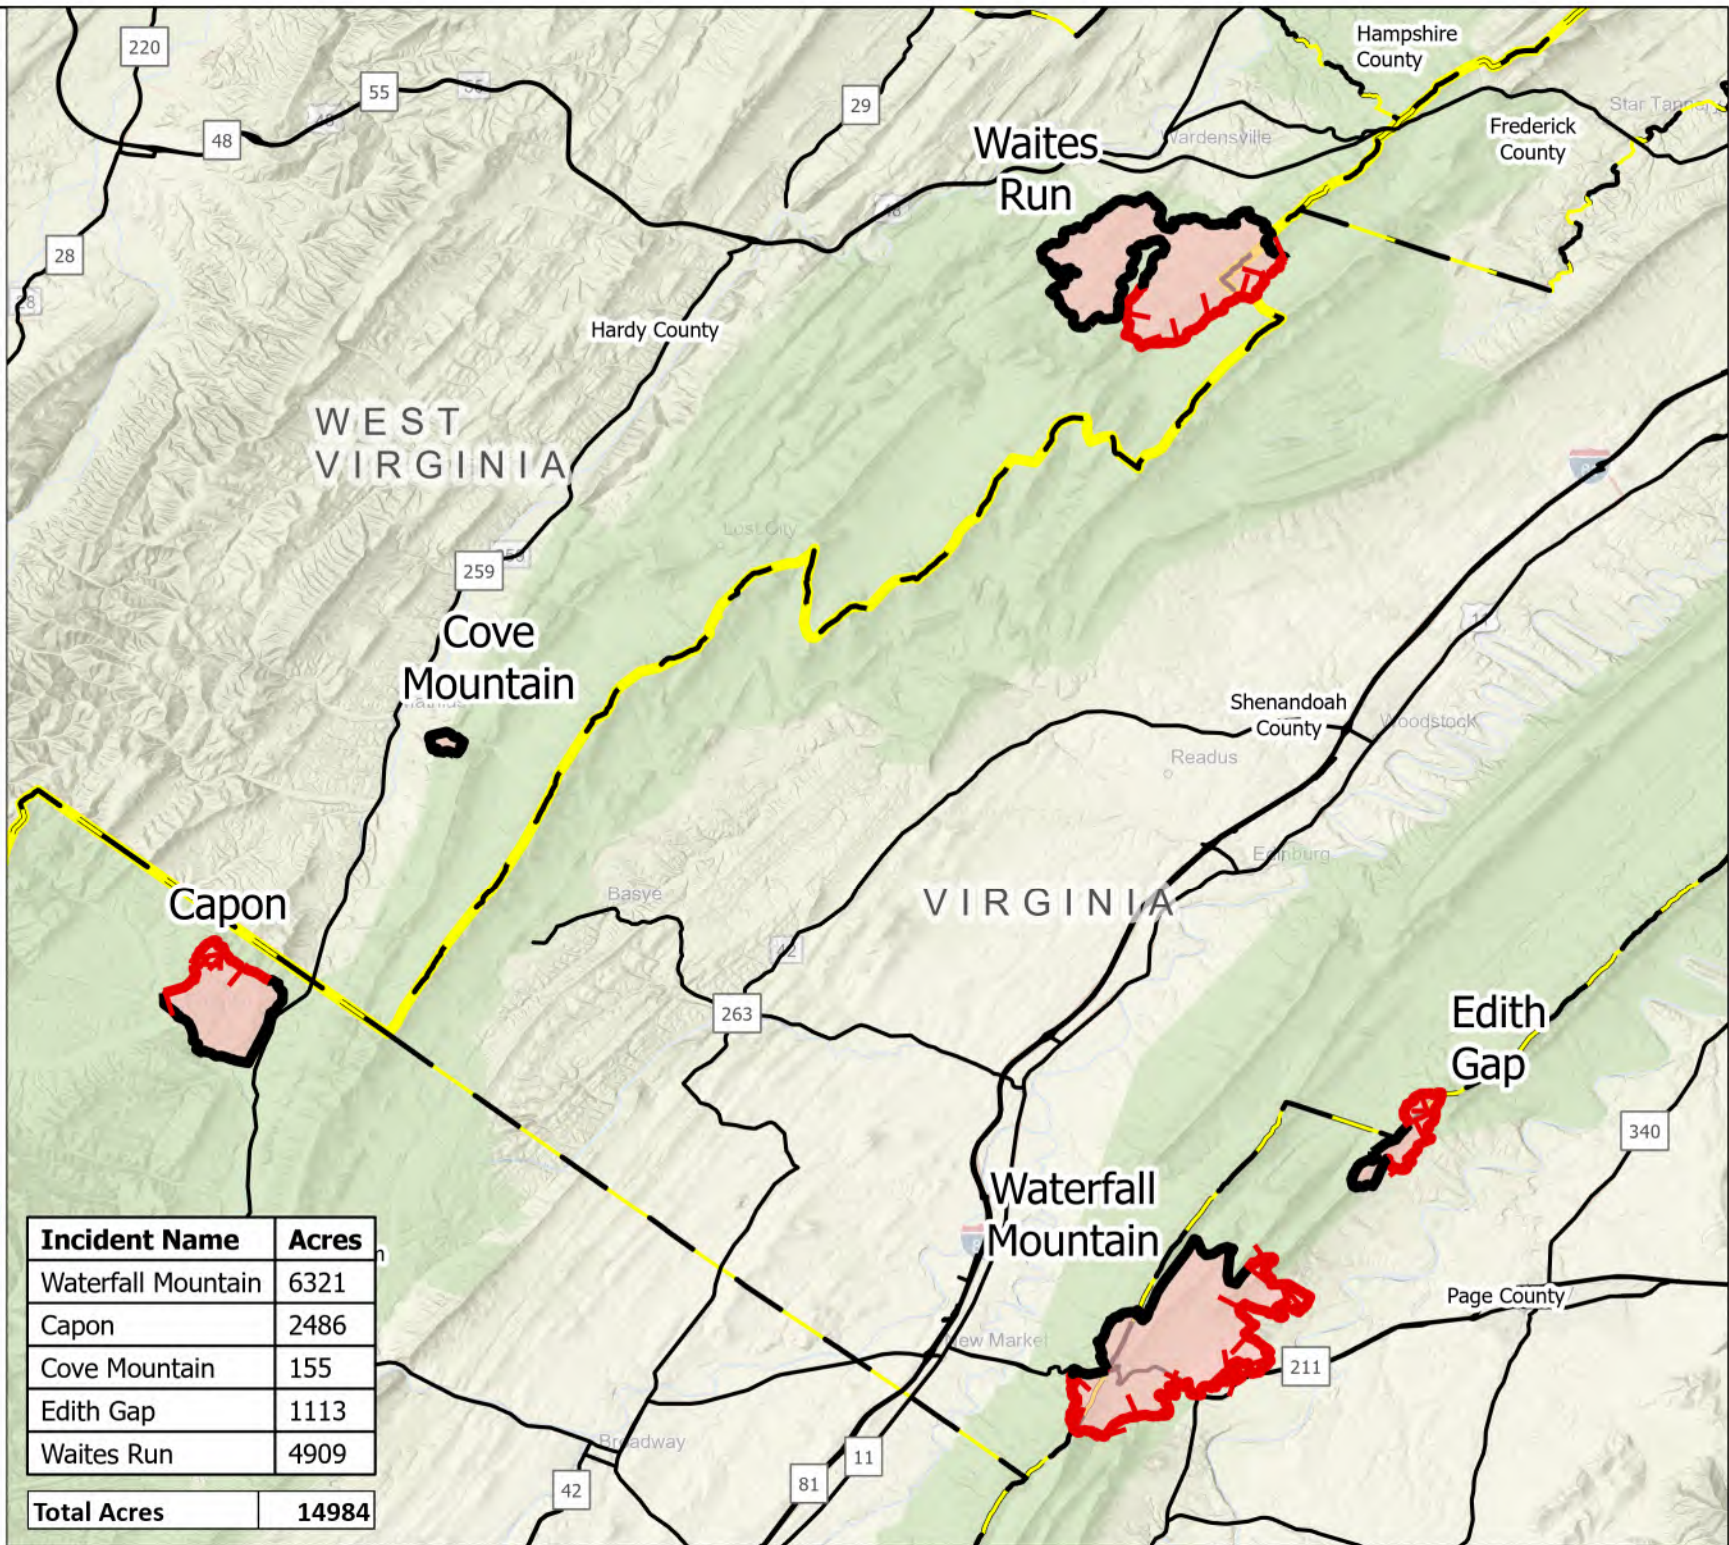

North Zone Complex Public Information

VA-VAF-240050
3/27/24 Day

-  Contained
-  Uncontained
-  Wildfire Daily Fire Perimeter
-  USFS Forest Boundary
-  State Boundaries
-  County Boundaries

Incident Name	Acres
Waterfall Mountain	6321
Capon	2486
Cove Mountain	155
Edith Gap	1113
Waites Run	4909
Total Acres	14984

1:300,000 | Gold GISS | 3/26/2024 2044
Acres from Flight and GPS
WGS 1984 Datum, Lat,Long Grid