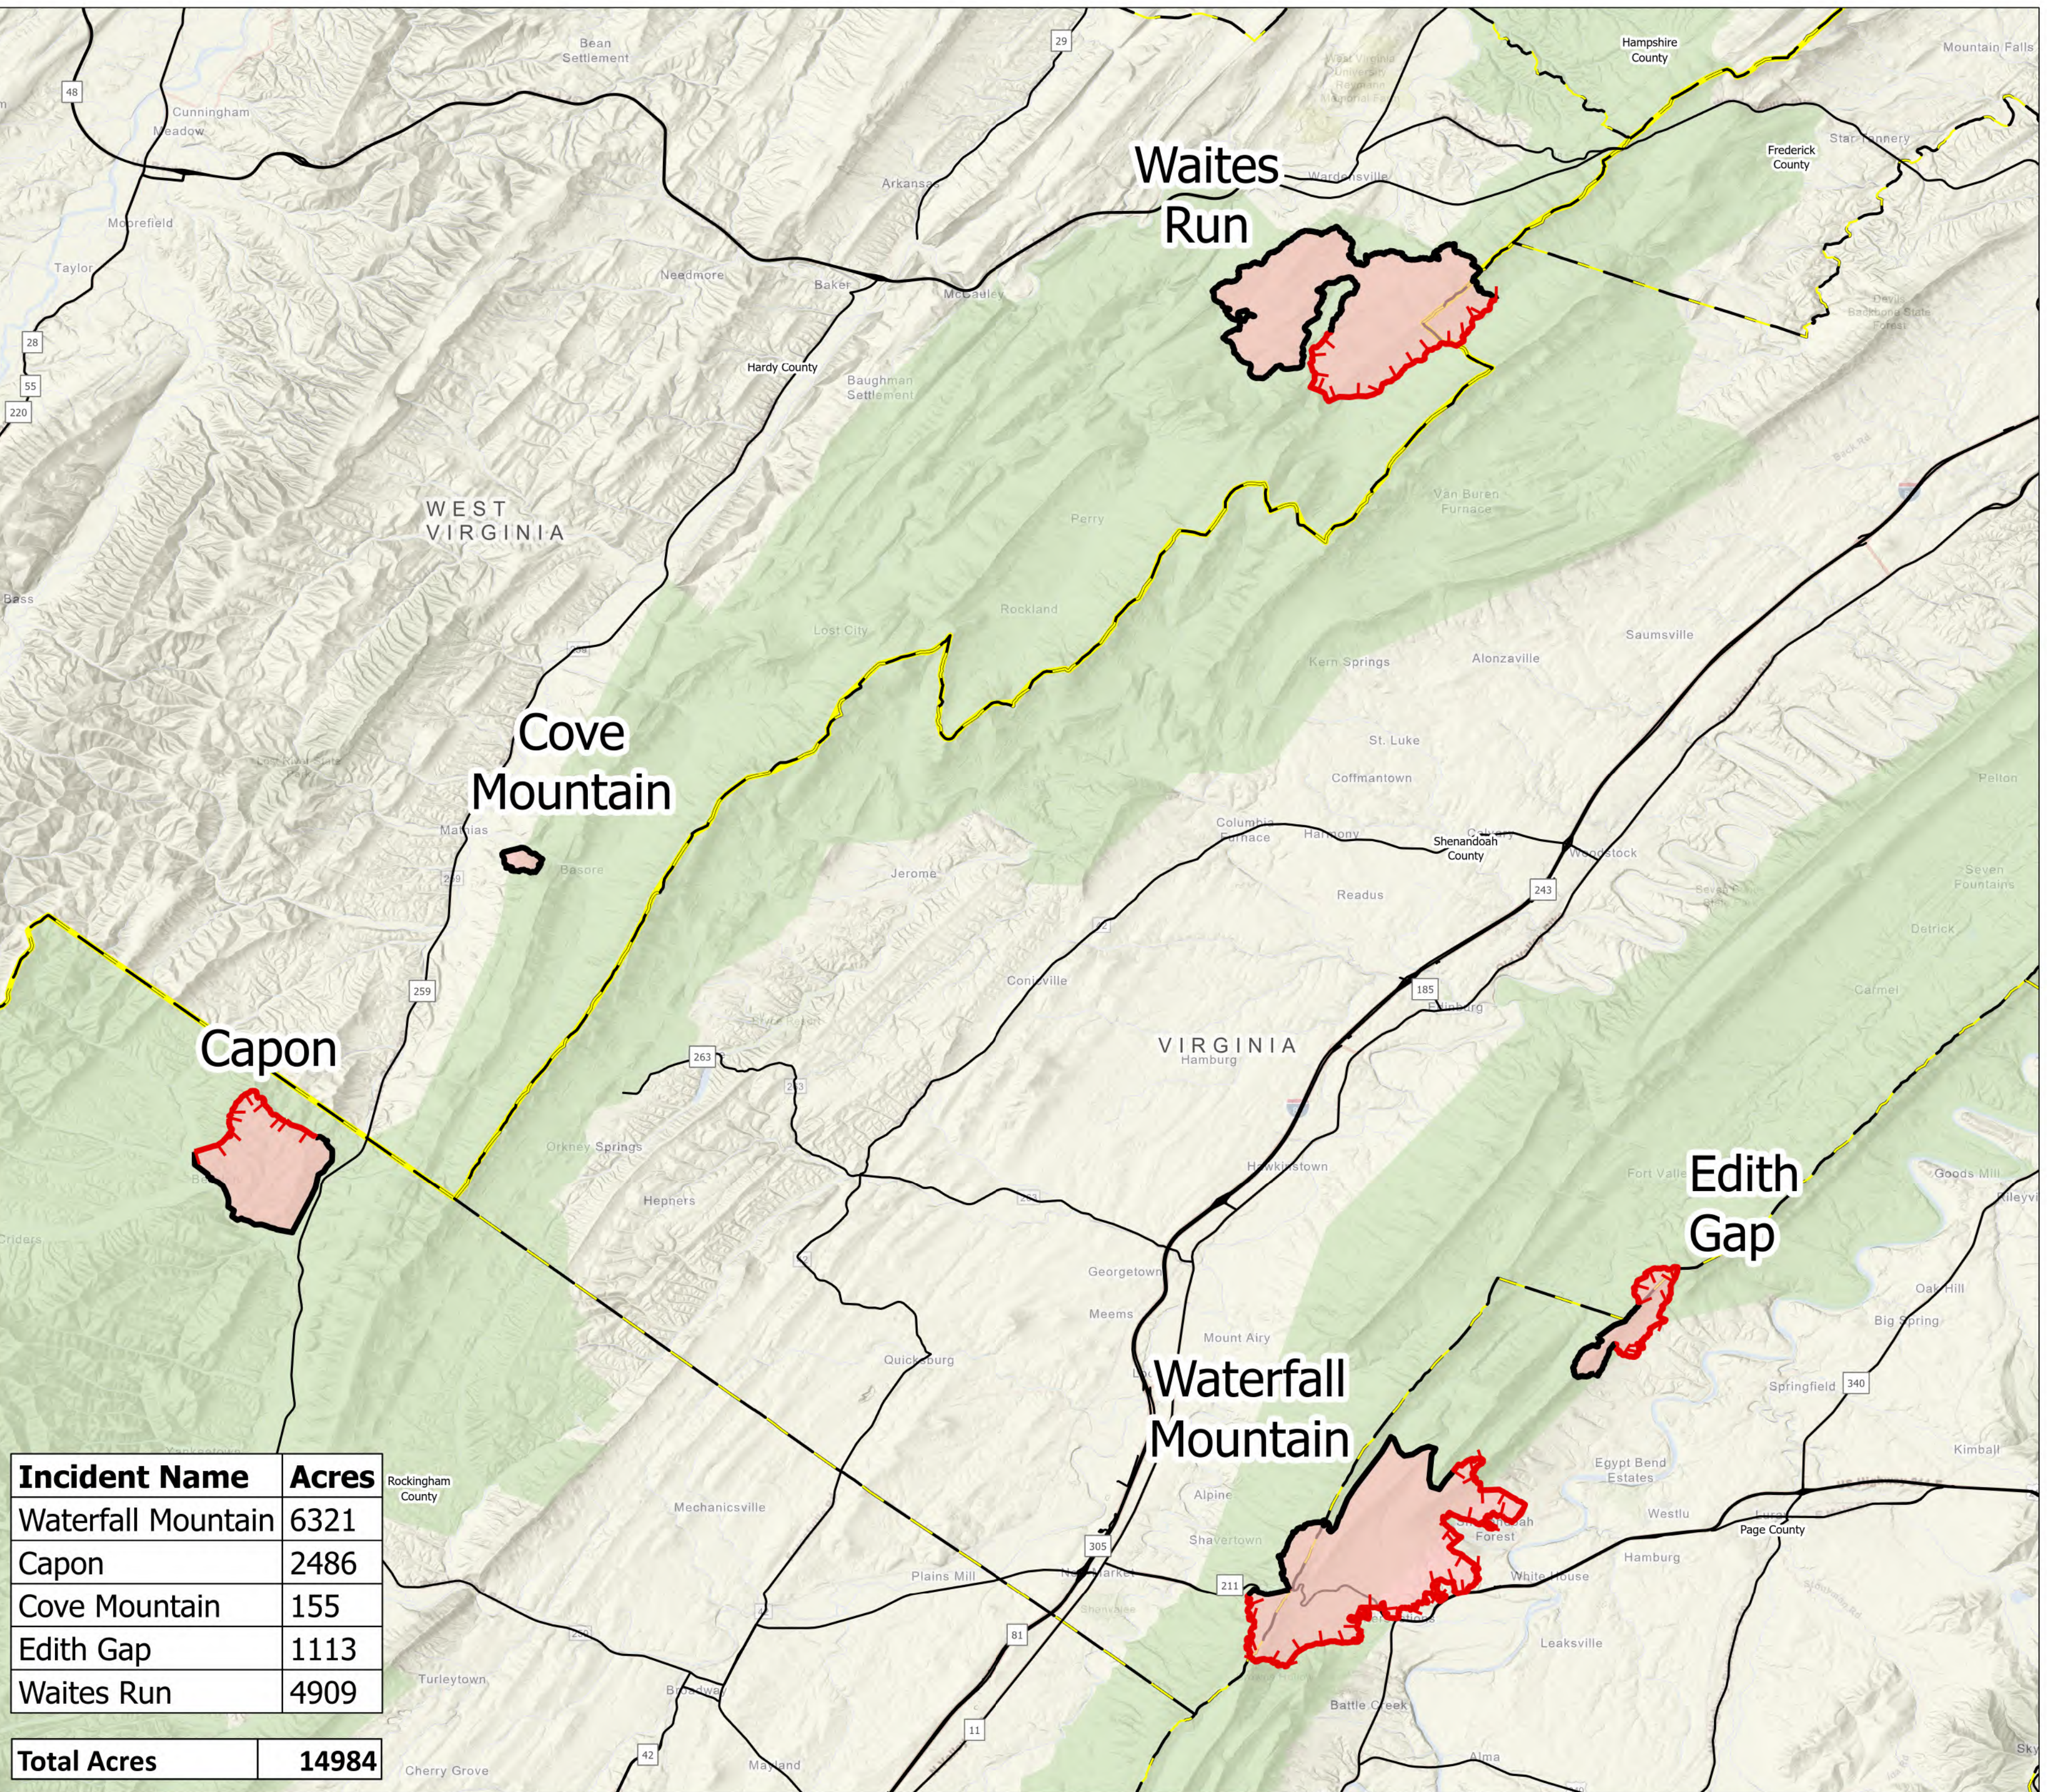

North Zone Complex Public Information

VA-VAF-240050
3/27/24 Day

- Contained
- ▬ Uncontained
- ▬ Wildfire Daily Fire Perimeter
- ▬ USFS Forest Boundary
- ▬ State Boundaries
- ▬ County Boundaries

1:141,667 | Gold GISS | 3/26/2024 2047
Acres from Flight and GPS
WGS 1984 Datum, Lat/Long Grid

Incident Name	Acres
Waterfall Mountain	6321
Capon	2486
Cove Mountain	155
Edith Gap	1113
Waites Run	4909
Total Acres	14984